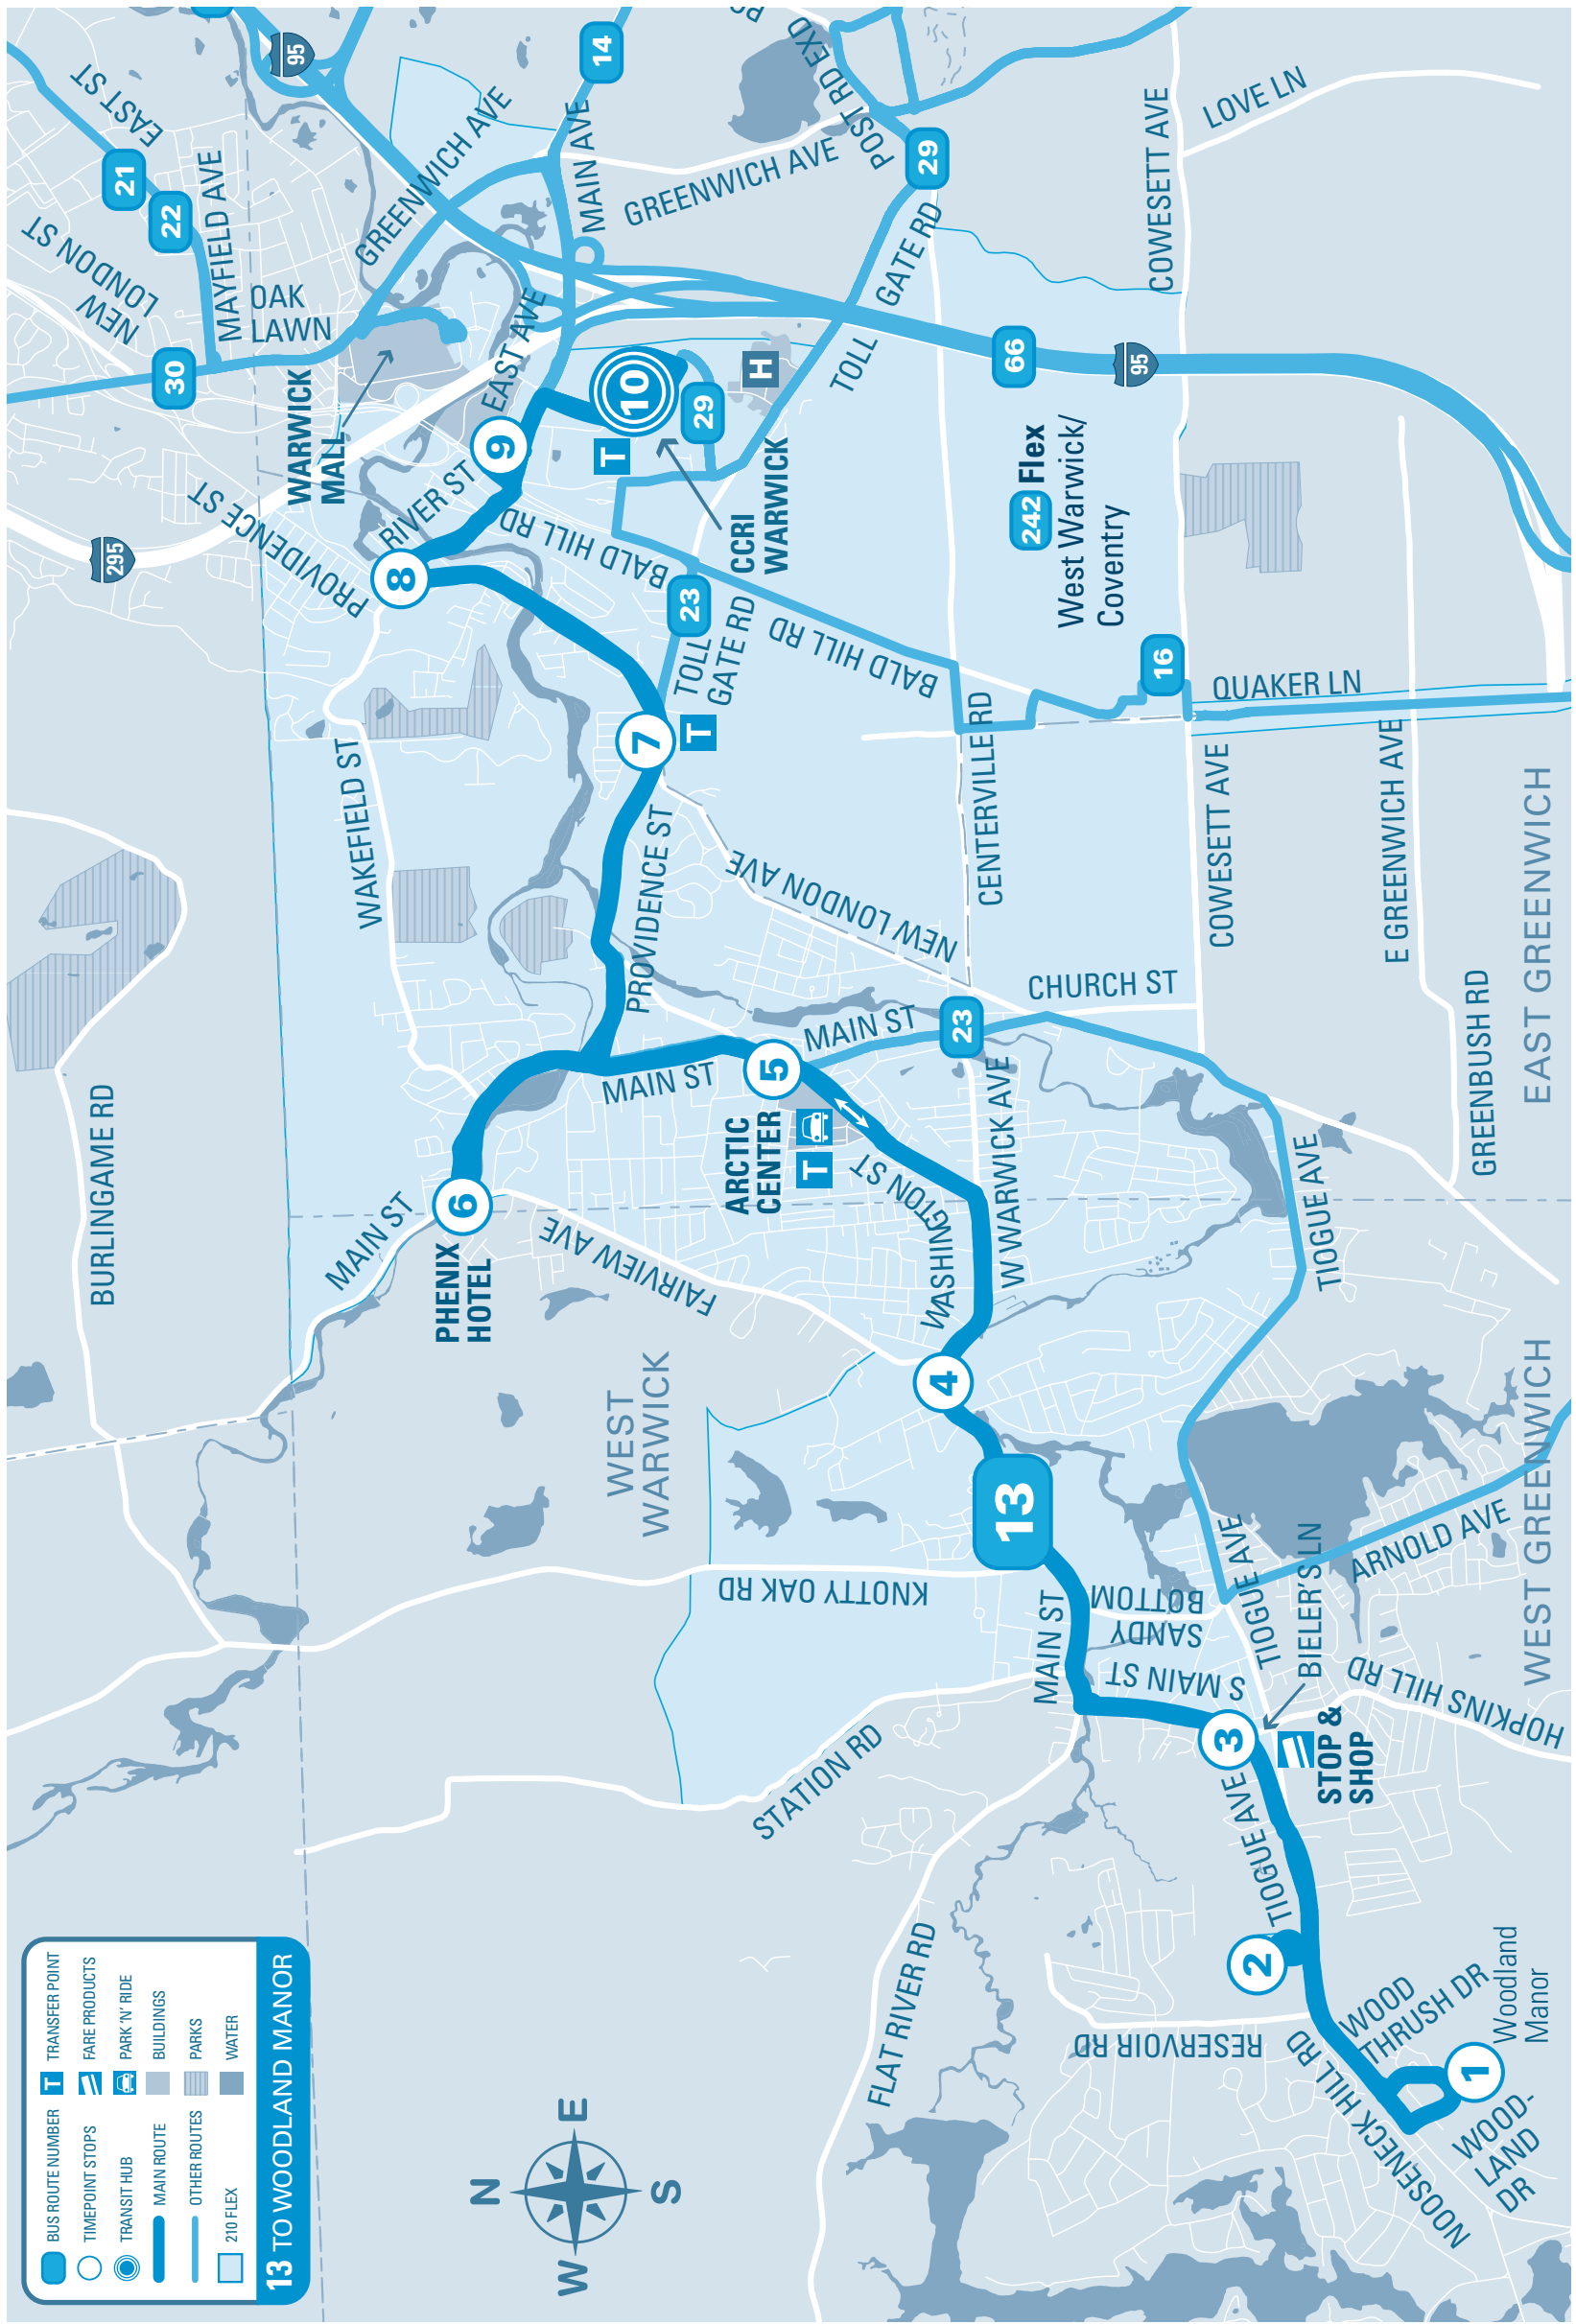

| Timepoint Stops | TRANSFER | CCRI WARWICK HUB | Rhode Island Mall | Providence & Wakefield | Providence & Tollgate | Phenix Hotel | Arctic Center | Washington & Sandy Bottom | South Main & Tiogue | Job Lot Coventry | Woodland Manor |
|--------------------------------|----------|------------------|-------------------|------------------------|-----------------------|--------------|---------------|---------------------------|---------------------|------------------|----------------|
| MONDAY TO FRIDAY | AM | 6:30 | 6:33 | 6:38 | 6:41 | 6:48 | 6:53 | 7:00 | 7:04 | 7:06 | 7:08 |
| | PM | 7:30 | 7:33 | 7:38 | 7:41 | 7:48 | 7:53 | 8:00 | 8:04 | 8:06 | 8:08 |
| All trips continue as outbound | | | | | | | | | | | |
| Route 29 to Coventry | | | | | | | | | | | |
| b | | | | | | | | | | | |
| 12x Express | | | | | | | | | | | |
| b | | | | | | | | | | | |
| 5:30 | | | | | | | | | | | |
| 6:30 | | | | | | | | | | | |
| 7:30 | | | | | | | | | | | |
| 8:30 | | | | | | | | | | | |
| 9:30 | | | | | | | | | | | |

(b) Express trips from Exchange Terrace - Stop X via Route 12x to Arctic Center - depart at 4:35pm, 5:05pm, and 5:35pm respectively.