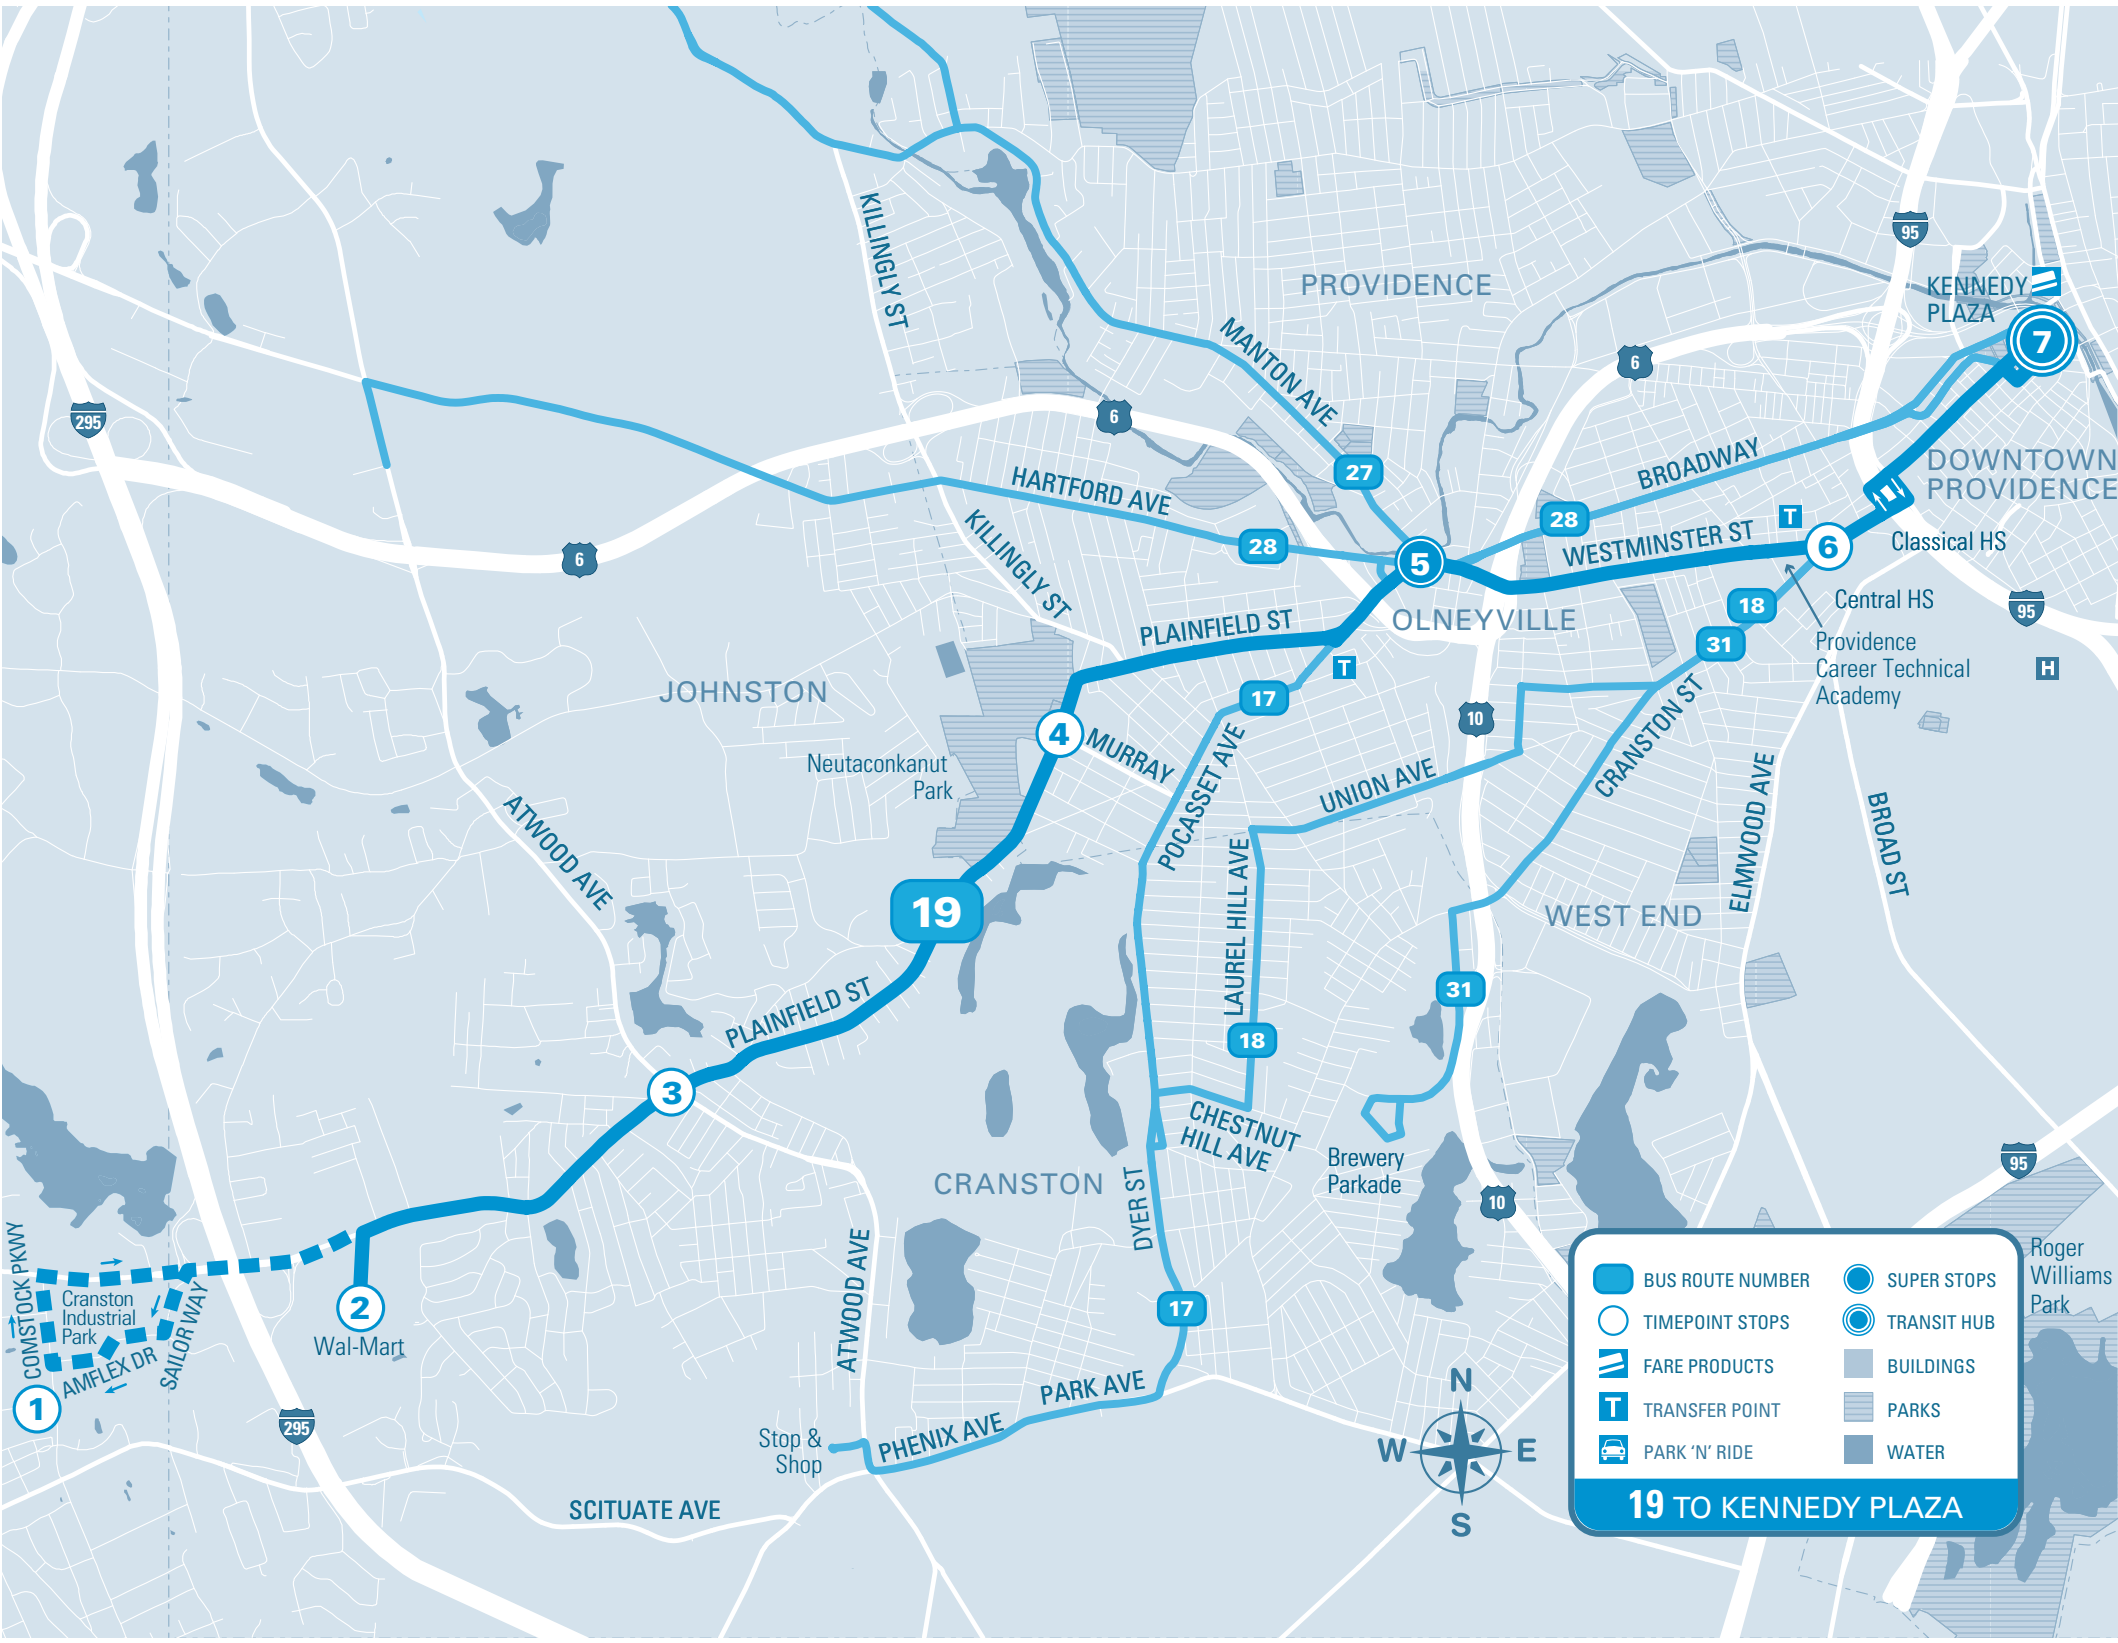

Timepoint Stops	1	2	3	4	5	6	7
TRANSFER	Cranston Ind. Park	Walmart Cranston	Atwood & Plainfield	Plainfield & Murray	OLNEYVILLE SQUARE	Westminster & Cranston	KENNEDY PLAZA Stop C
MONDAY TO FRIDAY AM	.....	5:44	5:47	5:51	5:58	6:03	6:10
	.....	6:18	6:21	6:25	6:32	6:37	6:44
	.....	6:49	6:52	6:56	7:04	7:10	7:18
	.....	7:22	7:25	7:30	7:38	7:44	7:52
	.....	7:57	8:00	8:05	8:12	8:18	8:26
	.....	8:31	8:34	8:39	8:46	8:52	9:00
	.....	9:06	9:09	9:13	9:20	9:26	9:34
	.....	9:40	9:43	9:47	9:54	10:00	10:08
	.....	10:14	10:17	10:21	10:28	10:34	10:42
	.....	10:48	10:51	10:55	11:02	11:08	11:16
	.....	11:22	11:25	11:29	11:36	11:42	11:50
	.....	11:56	11:59	12:03	12:10	12:16	12:24
	.....	12:30	12:33	12:37	12:44	12:50	12:58
	.....	1:03	1:06	1:10	1:17	1:23	1:32
	.....	1:37	1:40	1:44	1:51	1:57	2:06
	.....	2:11	2:14	2:18	2:25	2:31	2:40
	.....	2:45	2:48	2:52	2:59	3:05	3:14
	.....	3:15	3:20	3:25	3:33	3:39	3:48
	.....	3:43	3:49	3:54	3:59	4:07	4:22
	.....	4:18	4:24	4:29	4:33	4:41	4:56
	.....	5:00	5:03	5:07	5:15	5:21	5:30
	.....	5:34	5:37	5:41	5:49	5:55	6:04
	.....	6:19	6:22	6:26	6:32	6:37	6:44
	.....	7:09	7:12	7:16	7:22	7:27	7:34
.....	7:59	8:02	8:06	8:12	8:17	8:24	
.....	8:49	8:52	8:56	9:02	9:07	9:14	
.....	9:39	9:42	9:46	9:52	9:57	10:04	
.....	10:30	10:33	10:37	10:43	10:47	10:54	
.....	11:17	11:20	11:24	11:30	11:34	11:41	

(a) Trip operates when Providence Public Schools are in session.

19 TO KENNEDY PLAZA

- BUS ROUTE NUMBER
- TIMEPOINT STOPS
- FARE PRODUCTS
- TRANSFER POINT
- PARK 'N' RIDE
- SUPER STOPS
- TRANSIT HUB
- BUILDINGS
- PARKS
- WATER