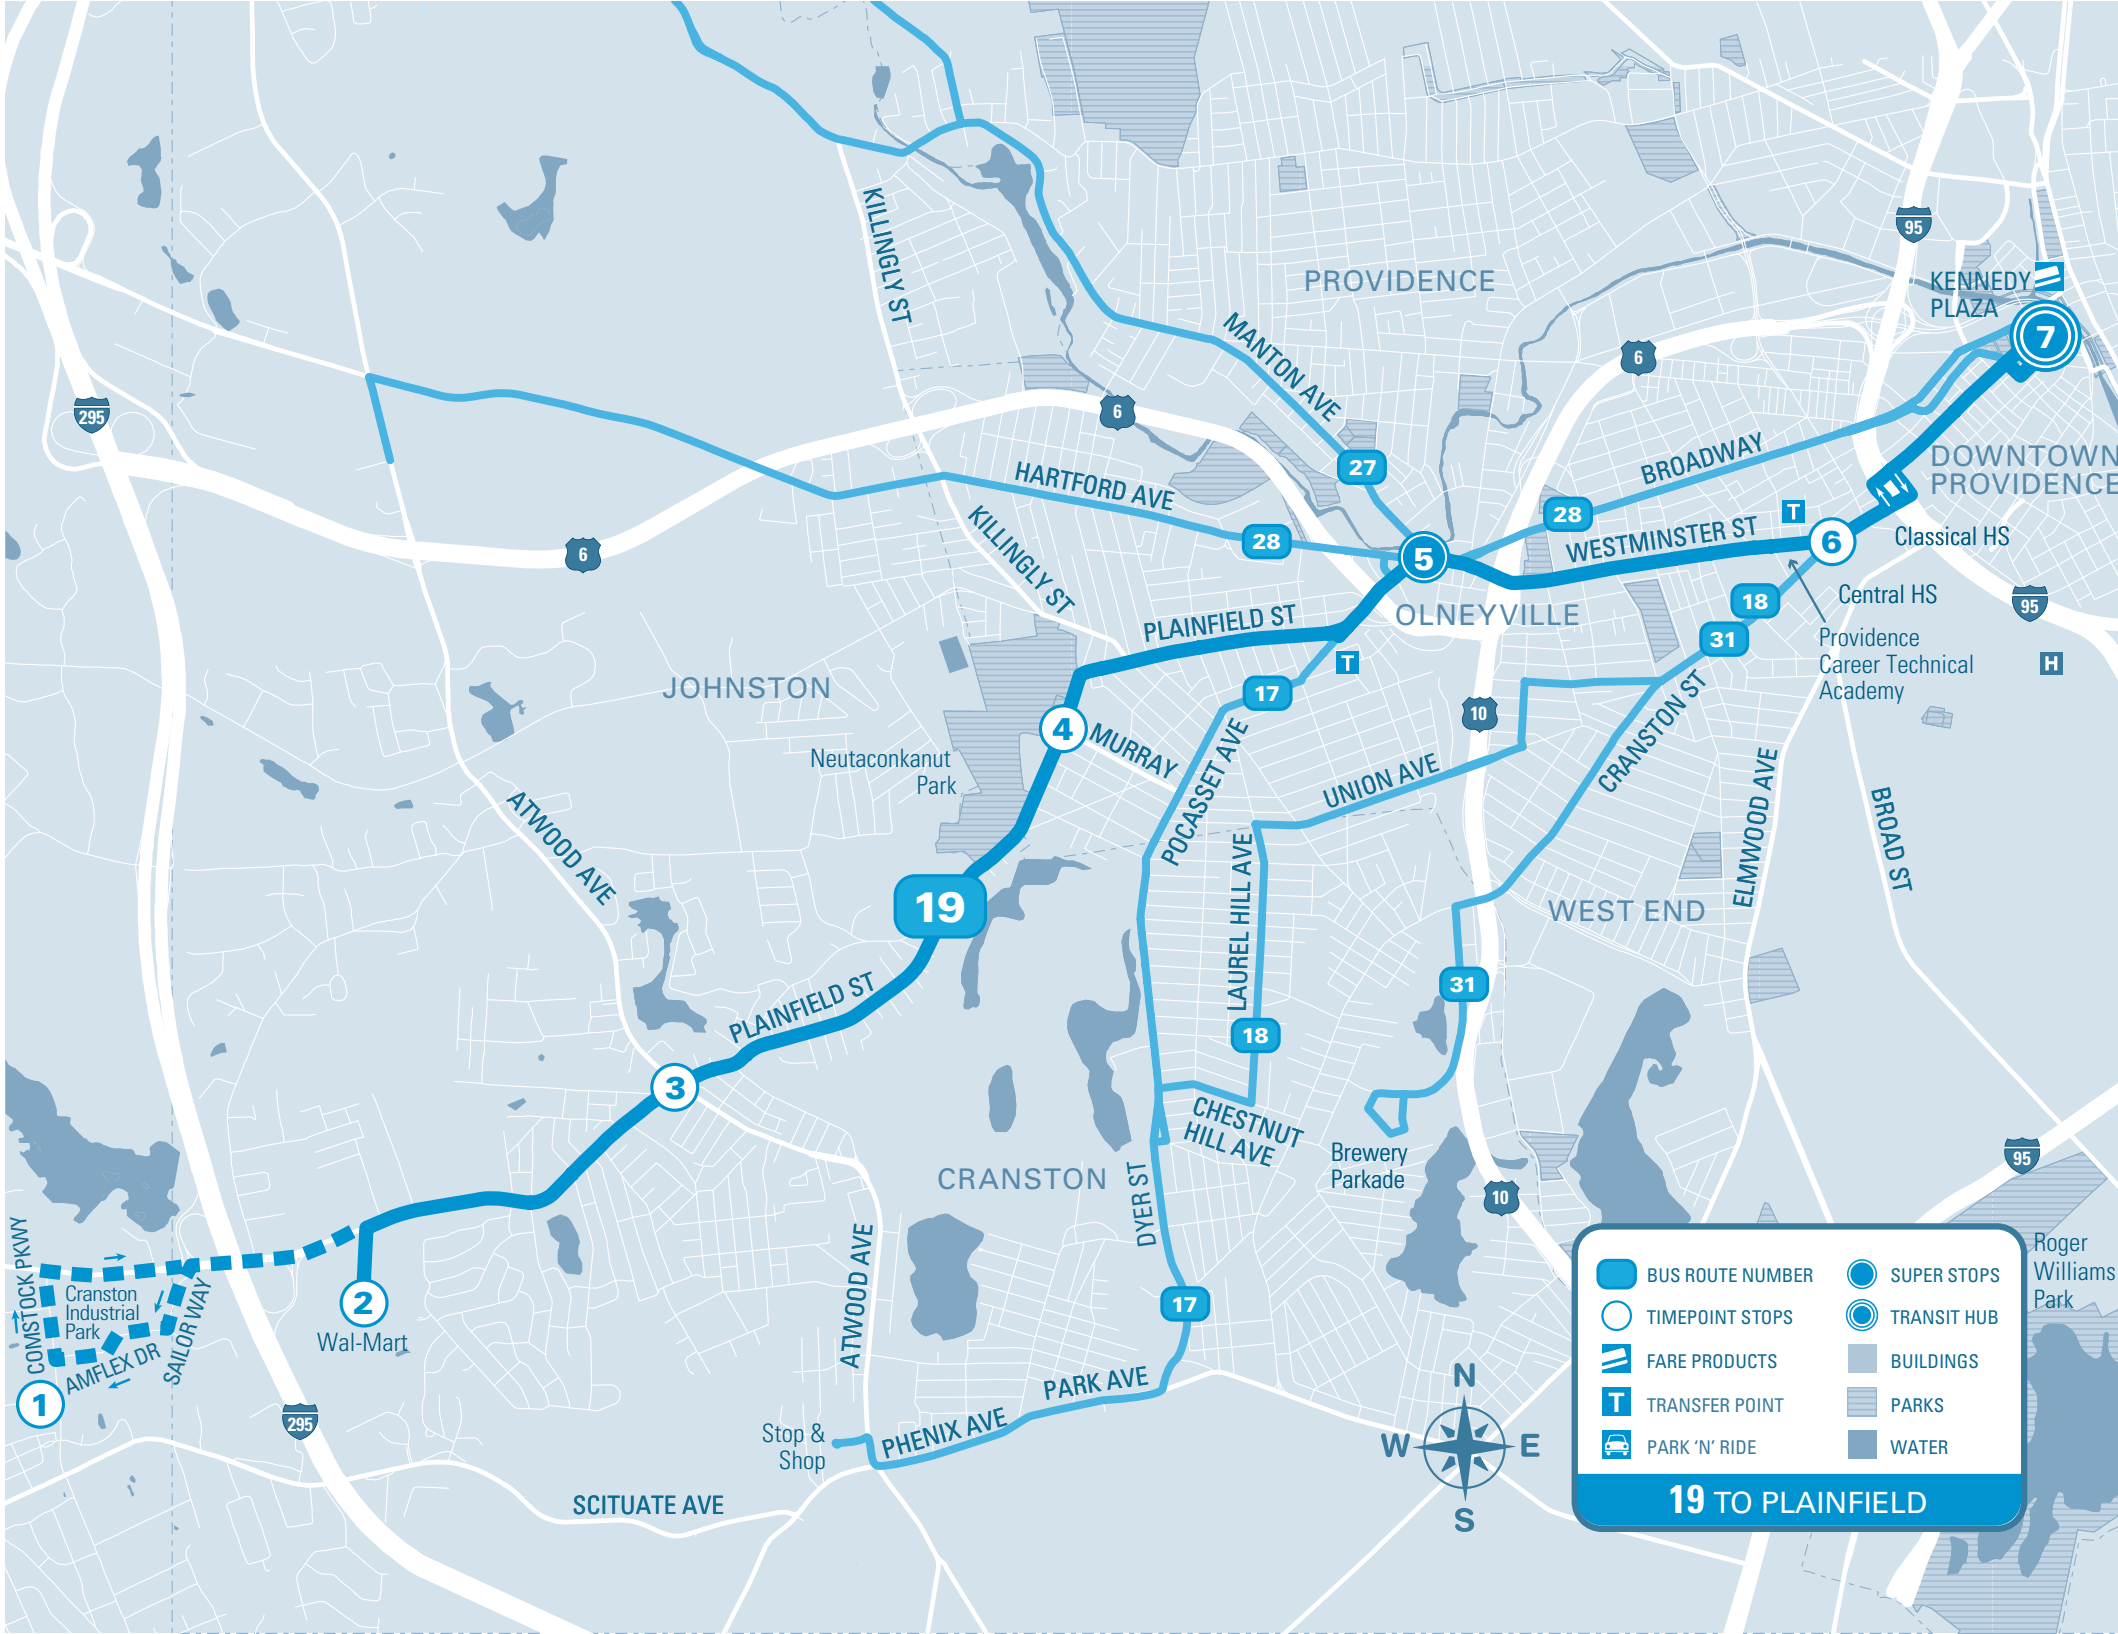

Cash Fares (Farebox-Exact Change Only)

Full Fare • Tarifa Básica.....$2.00
Children under 5 ride free when accompanied by an adult.
Children 12 years of age and under must be accompanied by an adult.

WAVE Fares

Wave is our smart fare collection system. It's a convenient way to ride RIPTA with either a smart card or a smart phone.

Full Fare (1 hour of unlimited rides) •
Tarifa Básica (1 hora de viajes ilimitados).....$2.00
Day Pass • Pase de Día.....$6.00
Monthly Pass • Pase Mensual.....$70.00
Route 24L • Ruta 24L.....$4.00

Visit RIPTA.com/wave for more information.

Reduced fares are available for Seniors, People with Disabilities, and Medicare Card Holders.

Visit RIPTA.com/reducedfare for details.

Una tarifa reducida está disponible para los Adultos Mayores, Personas con Discapacidades y cualquier persona con una Tarjeta de Identificación de Medicare.

Visite RIPTA.com/reducedfare para más información.

Holidays

Service operates Sunday / Holiday service on the following days:

New Year's Day	Labor Day
Dr. Martin Luther King, Jr. Day	Columbus Day
Memorial Day	Veterans Day
Independence Day	Thanksgiving Day
Victory Day	Christmas Day

401-781-9400 711 or 800-745-5555
CustomerRelations@RIPTA.com RideRIPTA
RIPTA.com/mobile-applications RIPTA_RI

19 TO PLAINFIELD

- BUS ROUTE NUMBER
- TIMEPOINT STOPS
- FARE PRODUCTS
- TRANSFER POINT
- PARK 'N' RIDE
- SUPER STOPS
- TRANSIT HUB
- BUILDINGS
- PARKS
- WATER

Timepoint Stops	7 6 5 4 3 2 1						
	KENNEDY PLAZA Stop C	West-minster & Cranston	OLNEY-VILLE SQUARE	Plainfield & Murray	Atwood & Plainfield	Walmart Cranston	Cranston Ind. Park
TRANSFER	HUB	18, 31	17, 27, 28				
MONDAY TO FRIDAY AM	5:54	6:02	6:07	6:12	6:16	6:19	6:24
	6:24	6:32	6:37	6:42	6:46	6:49	6:54
	7:03	7:12	7:18	7:24	7:29	7:32	.....
	7:37	7:46	7:52	7:58	8:03	8:06	.....
	7:38	7:47	7:53	7:59	.....	.....	.....
	8:11	8:20	8:26	8:32	8:37	8:40	.....
	8:45	8:54	9:00	9:06	9:11	9:14	.....
	9:19	9:28	9:34	9:40	9:45	9:48	.....
	9:53	10:02	10:08	10:14	10:19	10:22	.....
	10:27	10:36	10:42	10:48	10:53	10:56	.....
	11:01	11:11	11:18	11:24	11:29	11:32	.....
	11:35	11:45	11:52	11:58	12:03	12:06	.....
MONDAY TO FRIDAY PM	12:09	12:19	12:26	12:32	12:37	12:40	.....
	12:43	12:53	1:00	1:06	1:11	1:14	.....
	1:17	1:27	1:34	1:40	1:45	1:48	.....
	1:51	2:01	2:10	2:17	2:22	2:25	.....
	2:25	2:35	2:44	2:51	2:56	2:59	.....
	2:59	3:09	3:18	3:25	3:30	3:33	.....
	3:33	3:43	3:52	3:59	4:04	4:07	.....
	4:07	4:17	4:26	4:33	4:38	4:41	.....
	4:41	4:51	5:00	5:07	5:12	5:15	.....
	5:15	5:25	5:34	5:41	5:46	5:49	.....
	5:49	5:59	6:08	6:14	6:18	6:21	.....
	6:23	6:32	6:39	6:45	6:49	6:52	.....
7:19	7:27	7:33	7:39	7:43	7:46	.....	
8:01	8:09	8:15	8:21	8:25	8:28	.....	
8:51	8:59	9:05	9:11	9:15	9:18	.....	
9:41	9:49	9:55	10:01	10:05	10:08	.....	
10:31	10:39	10:44	10:50	10:54	10:57	.....	

(a) Trip operates when Providence Public Schools are in session.

Timepoint Stops	7 6 5 4 3 2 1						
	KENNEDY PLAZA Stop C	West-minster & Cranston	OLNEY-VILLE SQUARE	Plainfield & Murray	Atwood & Plainfield	Walmart Cranston	Cranston Ind. Park
TRANSFER	HUB	18, 31	17, 27, 28				
SATURDAY AM	6:49	6:57	7:02	7:08	7:13	7:16	.....
	7:39	7:47	7:52	7:58	8:03	8:06	.....
	8:29	8:37	8:43	8:49	8:54	8:57	.....
	9:19	9:27	9:33	9:39	9:44	9:47	.....
	10:09	10:17	10:24	10:30	10:35	10:38	.....
	10:59	11:07	11:15	11:22	11:27	11:30	.....
	11:49	11:57	12:05	12:12	12:17	12:20	.....
	12:39	12:47	12:56	1:03	1:08	1:11	.....
	1:29	1:37	1:46	1:53	1:58	2:01	.....
	2:19	2:27	2:36	2:43	2:48	2:51	.....
	3:09	3:17	3:26	3:33	3:38	3:41	.....
	3:59	4:07	4:15	4:21	4:26	4:29	.....
SATURDAY PM	4:49	4:57	5:05	5:11	5:16	5:19	.....
	5:39	5:47	5:55	6:01	6:05	6:08	.....
	6:29	6:37	6:44	6:50	6:54	6:57	.....
	7:19	7:27	7:33	7:39	7:43	7:46	.....
	8:09	8:17	8:23	8:29	8:33	8:36	.....
	8:59	9:07	9:13	9:19	9:23	9:26	.....
	9:49	9:57	10:03	10:09	10:13	10:16	.....
	10:35	10:43	10:49	10:55	10:59	11:02	.....