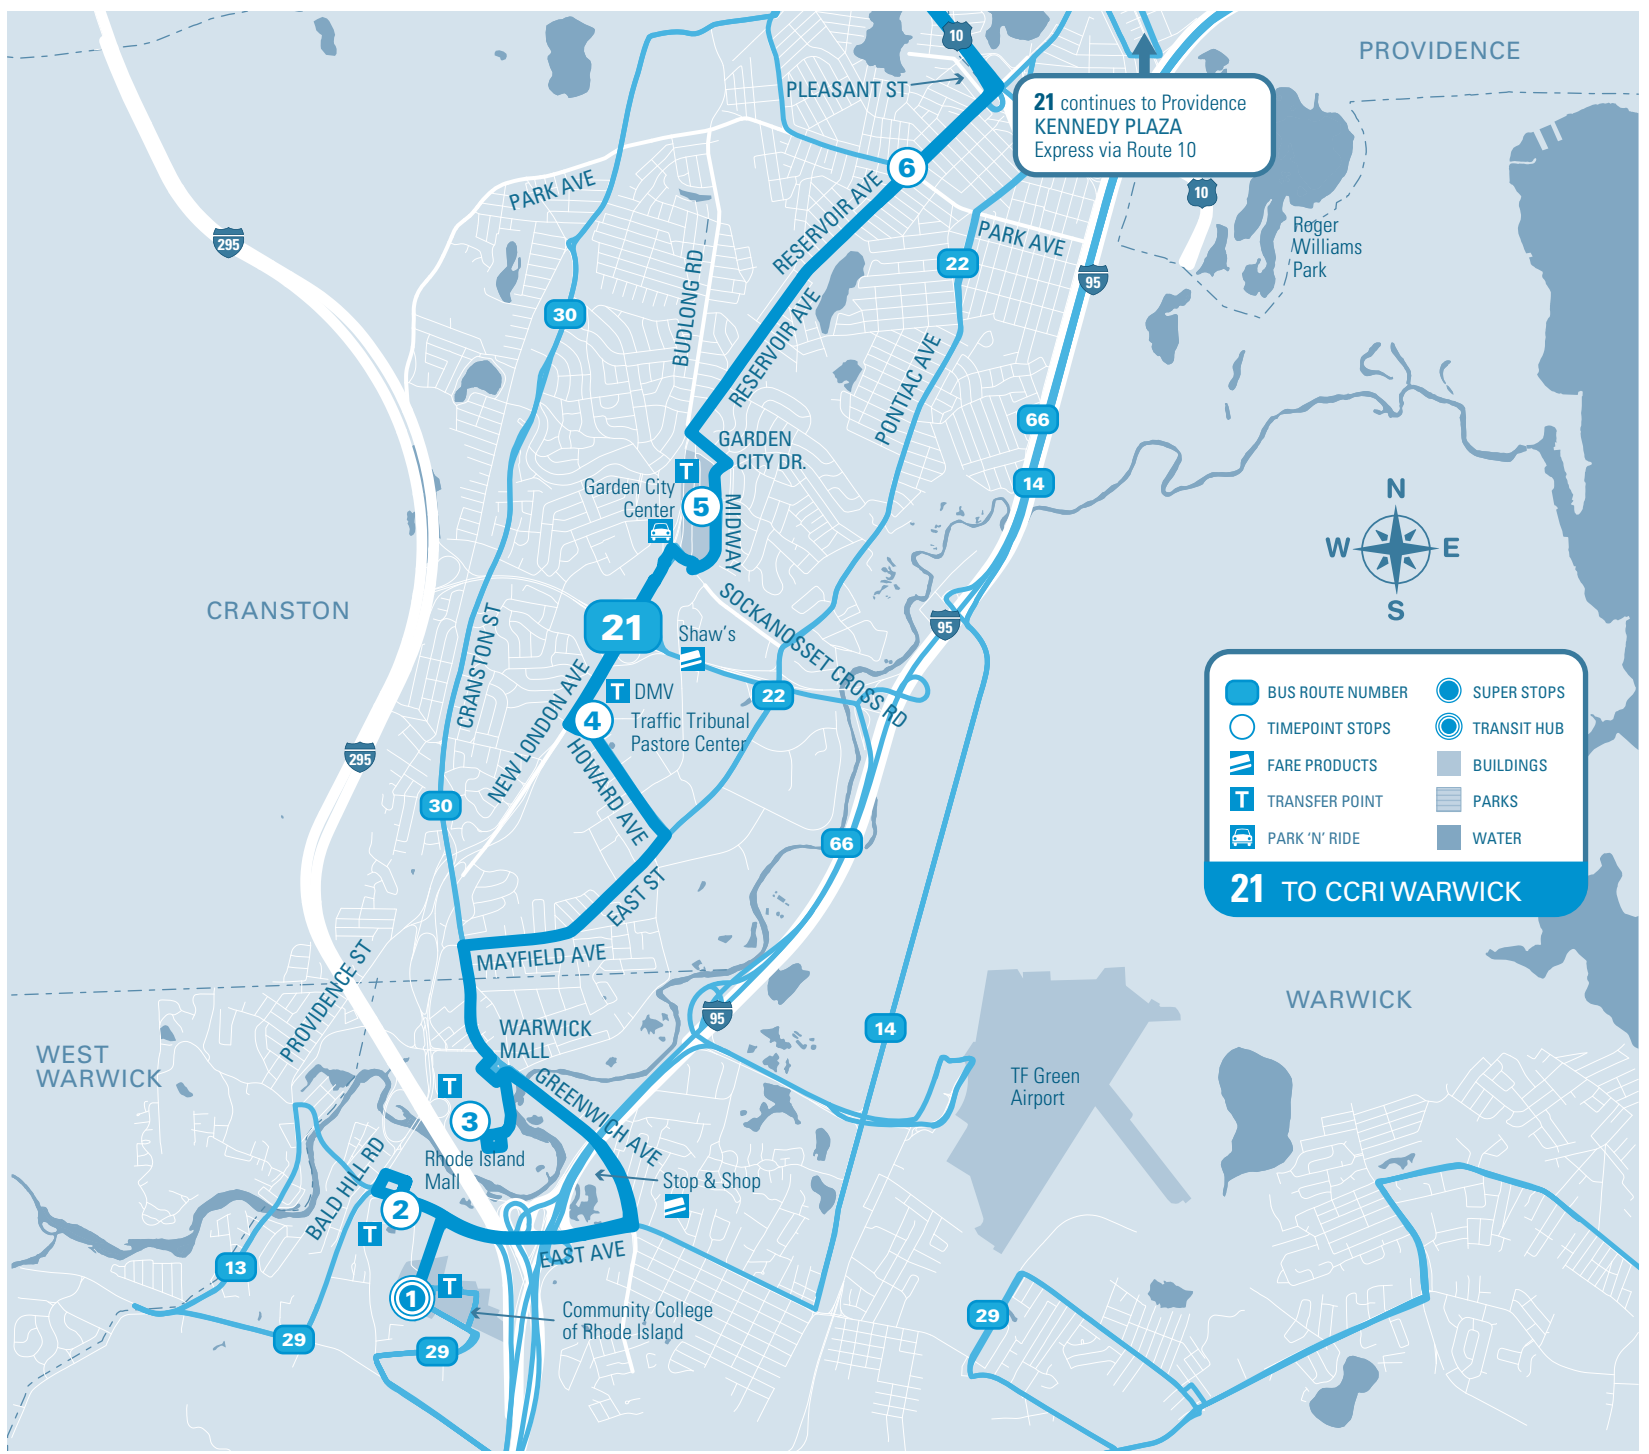

7	6	5	4	3	2	1	
Timepoint Stops	KENNEDY PLAZA Stop C	Reservoir & Park	Garden City (Midway Road)	Traffic Tribunal Pastore Ctr.	Warwick Mall 22,30	RI Mall 29	CCRI WAR-WICK HUB	
MONDAY TO FRIDAY	AM							
	TRANSFER	HUB					HUB	
		6:07	6:16	6:22	6:28	6:36	6:43	6:45
		6:38	6:47	6:53	6:59	7:07	7:14	7:16
		7:11	7:21	7:27	7:34	7:43	7:50	7:52
		7:46	7:56	8:02	8:09	8:18	8:25	8:27
		8:21	8:31	8:37	8:44	8:53	9:00	9:02
		8:56	9:06	9:12	9:19	9:28	9:35	9:37
		9:31	9:41	9:47	9:54	10:03	10:11	10:13
		10:06	10:16	10:22	10:29	10:38	10:46	10:48
		10:41	10:51	10:57	11:04	11:13	11:21	11:23
		11:16	11:26	11:32	11:39	11:48	11:56	11:58
		11:52	12:02	12:08	12:15	12:24	12:32	12:34
		12:28	12:38	12:44	12:51	1:00	1:08	1:10
		1:04	1:14	1:20	1:27	1:36	1:44	1:46
		1:40	1:50	1:56	2:03	2:12	2:20	2:22
	2:16	2:26	2:32	2:39	2:48	2:56	2:58	
	2:52	3:02	3:09	3:16	3:25	3:34	3:36	
	3:28	3:41	3:48	3:55	4:04	4:13	4:15	
	4:06	4:19	4:26	4:33	4:42	4:51	4:53	
	4:44	4:57	5:04	5:11	5:20	5:29	5:31	
	5:22	5:35	5:42	5:49	5:58	6:07	6:09	
	6:00	6:10	6:15	6:21	6:29	6:37	6:39	
	6:34	6:44	6:49	6:55	7:03	7:10	7:12	
	7:08	7:18	7:23	7:29	7:37	7:44	7:46	
	7:41	7:51	7:56	8:02	8:10	8:17	8:19	
	8:13	8:23	8:28	8:34	8:42	8:49	8:51	
	8:45	8:55	9:00	9:06	9:14	9:21	9:23	
	9:17	9:27	9:32	9:38	9:46	9:53	9:55	
	9:49	9:59	10:04	10:10	10:18	10:25	10:27	
	10:21	10:31	10:36	10:42	10:50	10:57	10:59	
	10:52	11:02	11:07	11:13	11:21	11:28	11:30	
PM								

	7	6	5	4	3	2	1	
Timepoint Stops	KENNEDY PLAZA Stop C	Reservoir & Park	Garden City (Midway Road)	Traffic Tribunal Pastore Ctr.	Warwick Mall 22,30	RI Mall 29	CCRI WAR-WICK HUB	
SATURDAY	AM							
	TRANSFER	HUB					HUB	
		7:00	7:10	7:16	7:22	7:30	7:38	7:40
		7:35	7:45	7:51	7:57	8:05	8:13	8:15
		8:10	8:20	8:26	8:32	8:40	8:48	8:50
		8:50	9:00	9:06	9:12	9:20	9:28	9:30
		9:30	9:40	9:46	9:52	10:00	10:08	10:10
		10:10	10:20	10:26	10:32	10:40	10:48	10:50
		10:50	11:00	11:06	11:12	11:21	11:30	11:32
		11:30	11:41	11:47	11:53	12:02	12:11	12:13
		12:10	12:21	12:27	12:33	12:42	12:51	12:53
		12:50	1:01	1:07	1:13	1:22	1:31	1:33
		1:30	1:41	1:47	1:53	2:02	2:11	2:13
		2:10	2:21	2:27	2:33	2:42	2:51	2:53
		2:50	3:01	3:07	3:13	3:22	3:31	3:33
		3:30	3:41	3:47	3:53	4:02	4:11	4:13
	4:10	4:20	4:26	4:32	4:41	4:50	4:52	
	4:50	5:00	5:06	5:12	5:21	5:30	5:32	
	5:30	5:40	5:46	5:52	6:01	6:09	6:11	
	6:10	6:20	6:26	6:32	6:40	6:48	6:50	
	6:50	7:00	7:06	7:12	7:20	7:28	7:30	
	7:30	7:40	7:46	7:52	8:00	8:08	8:10	
	8:10	8:20	8:26	8:32	8:40	8:48	8:50	
	8:50	9:00	9:06	9:12	9:20	9:28	9:30	
	9:40	9:50	9:56	10:02	10:10	10:18	10:20	
	10:10	10:20	10:26	10:32	10:40	10:48	10:50	
	10:50	11:00	11:06	11:12	11:20	11:28	11:30	
PM