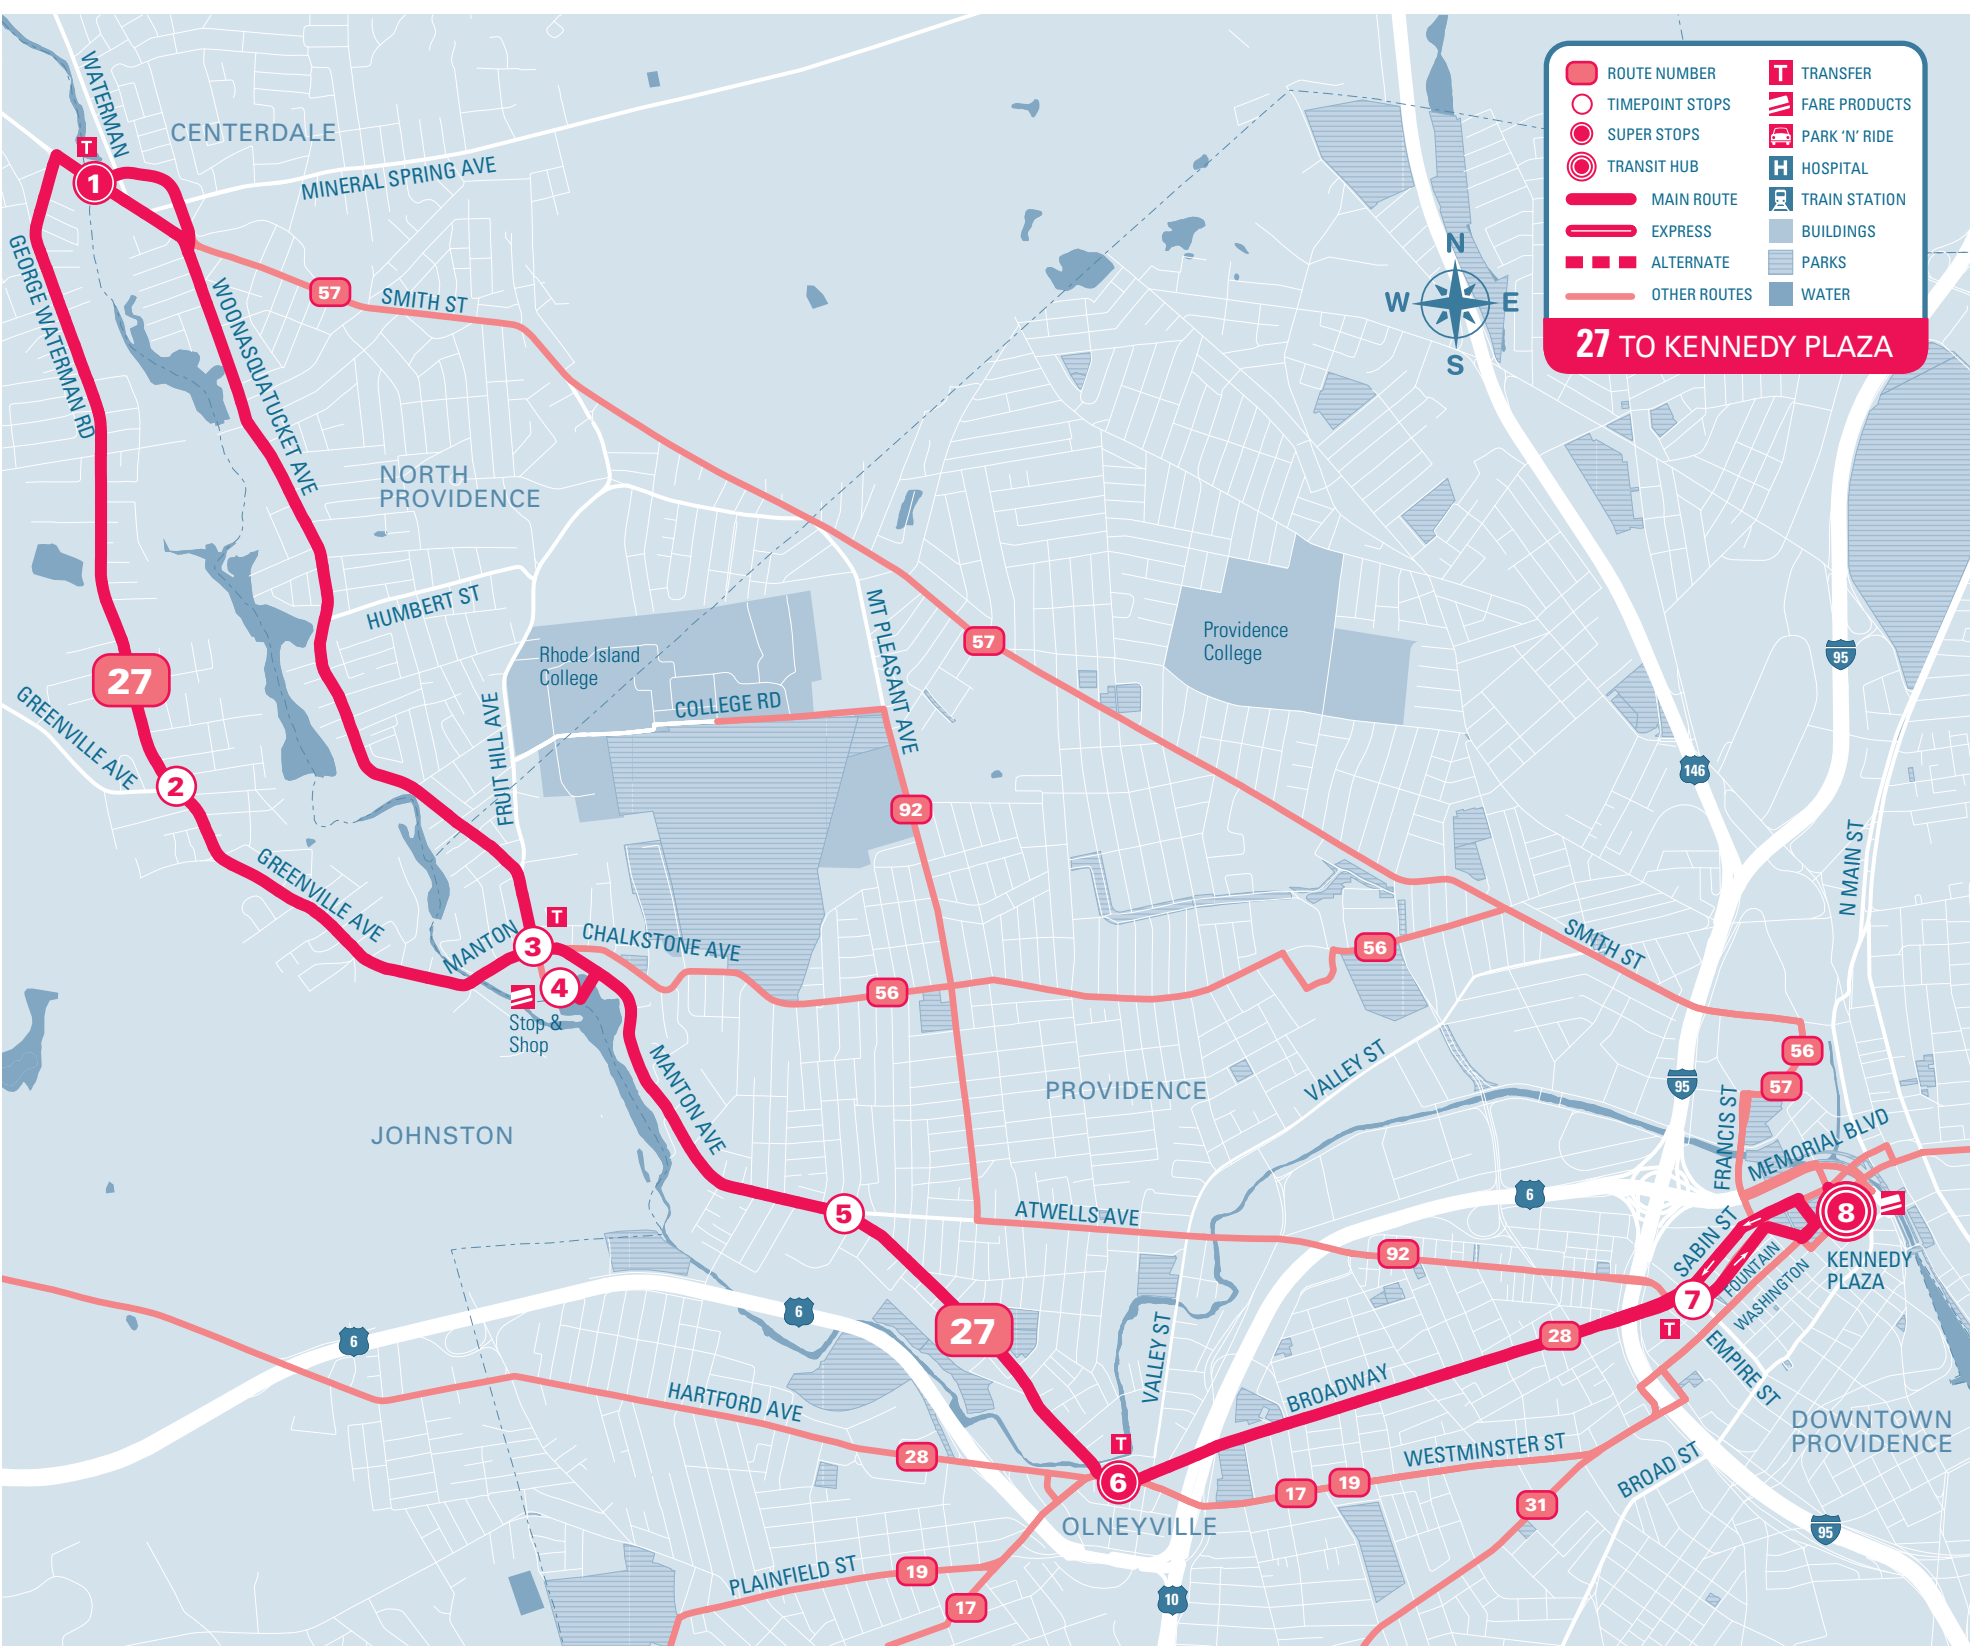

(e) Trip serves Hillcrest Village arriving at 9:49am & 11:02am respectively

Timepoint Stops		Route 27								
Operates via		CENTER-DALE	George Waterman & Greenville	Manton & Chalkstone	Stop & Shop Manton	Manton & Atwells	OLNEYVILLE SQUARE	Fountain & Empire	KENNEDY PLAZA Stop W	
TRANSFER		57		56			17, 19, 28	28, 92	HUB	
SUNDAY / HOLIDAY	AM	George Waterman	7:27	7:31	7:35	7:36	7:40	7:45	7:51	7:53
		Woonasquatucket	8:18	8:25	8:26	8:30	8:35	8:41	8:43
		George Waterman	9:05	9:09	9:14	9:15	9:19	9:24	9:31	9:33
		Woonasquatucket	9:56	10:03	10:04	10:08	10:14	10:21	10:23
		George Waterman	10:44	10:48	10:53	10:54	10:58	11:04	11:11	11:13
		Woonasquatucket	11:36	11:43	11:44	11:48	11:54	12:01	12:03
	PM	George Waterman	12:24	12:28	12:33	12:34	12:38	12:44	12:51	12:53
		Woonasquatucket	1:16	1:23	1:24	1:28	1:34	1:41	1:43
		George Waterman	2:04	2:08	2:13	2:14	2:18	2:24	2:31	2:33
		Woonasquatucket	2:56	3:03	3:04	3:08	3:14	3:21	3:23
		George Waterman	3:44	3:48	3:53	3:54	3:58	4:04	4:11	4:13
		Woonasquatucket	4:37	4:44	4:45	4:49	4:54	5:01	5:03
SUNDAY / HOLIDAY	PM	George Waterman	5:25	5:29	5:34	5:35	5:39	5:44	5:51	5:53
		Woonasquatucket	6:17	6:24	6:25	6:29	6:34	6:41	6:43
		George Waterman	7:07	7:11	7:15	7:16	7:20	7:25	7:31	7:33
		Woonasquatucket	7:53	8:00	8:01	8:05	8:10	8:16	8:18
		George Waterman	9:02	9:06	9:10	9:11	9:15	9:20	9:26	9:28
		Woonasquatucket								