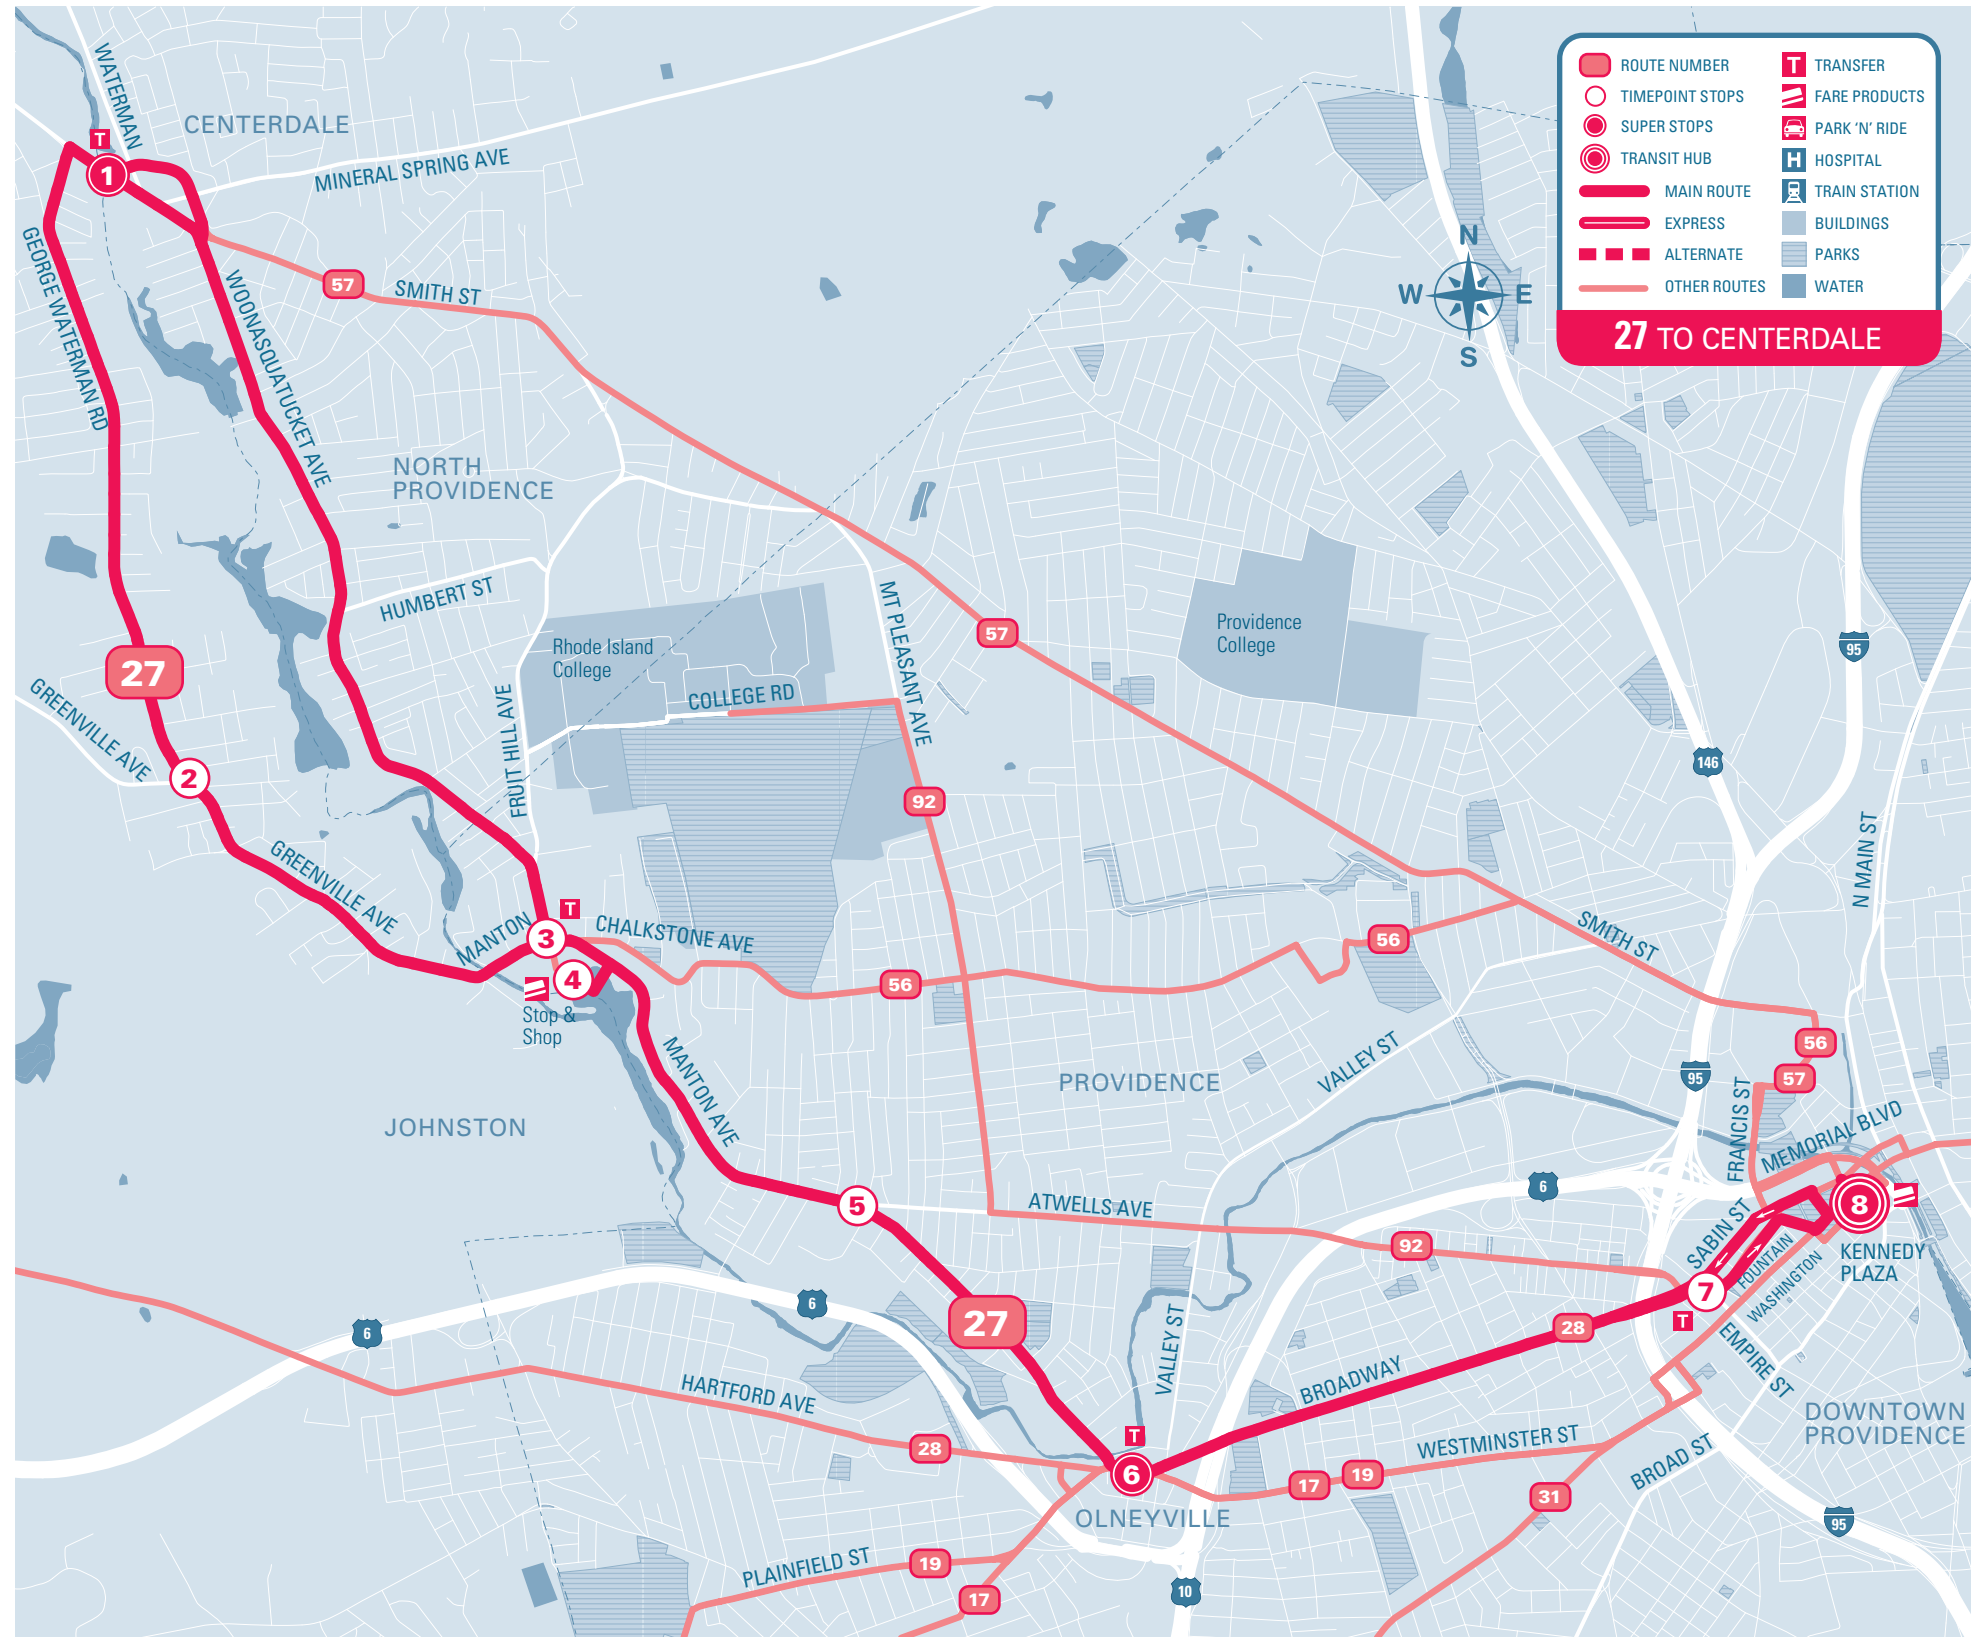

Cash Fares (Farebox-Exact Change Only)

Full Fare • Tarifa Básica.....$2.00
Children under 5 ride free when accompanied by an adult.
Children 12 years of age and under must be accompanied by an adult.

Wave is our smart fare collection system. It's a convenient way to ride RIPTA with either a smart card or a smart phone.

Full Fare (1 hour of unlimited rides) •
Tarifa Básica (1 hora de viajes ilimitados).....$2.00
Day Pass • Pase de Día.....$6.00
Monthly Pass • Pase Mensual.....$70.00
Route 24L • Ruta 24L.....$4.00

Visit RIPTA.com/wave for more information.

Reduced fares are available for Seniors, People with Disabilities, and Medicare Card Holders.

Visit RIPTA.com/reducedfare for details.

Una tarifa reducida está disponible para los Adultos Mayores, Personas con Discapacidades y cualquier persona con una Tarjeta de Identificación de Medicare.

Visite RIPTA.com/reducedfare para más información.

Holidays

Service operates Sunday / Holiday service on the following days:

New Year's Day	Labor Day
Dr. Martin Luther King, Jr. Day	Columbus Day
Memorial Day	Veterans Day
Independence Day	Thanksgiving Day
Victory Day	Christmas Day

401-781-9400 711 or 800-745-5555
CustomerRelations@RIPTA.com RideRIPTA
RIPTA.com/mobile-applications RIPTA_RI

Timepoint Stops	Bus Operates via	KENNEDY PLAZA Stop W HUB	Sabin & Empire 28, 92	OLNEYVILLE SQUARE 17, 19, 28	Manton & Atwells	Stop & Shop Manton	Manton & Chalkstone 56	George Waterman & Greenville	CENTER-DALE 57	
MONDAY TO FRIDAY	AM	George Waterman	6:14	6:16	6:22	6:25	6:29	6:30	6:38	
		Woonasquattuck	6:42	6:44	6:50	6:53	6:57	6:58	7:04	
		George Waterman	7:10	7:13	7:20	7:24	7:28	7:29	7:33	7:37
		Woonasquattuck	7:38	7:41	7:48	7:52	7:56	7:57	.....	8:03
		George Waterman	8:06	8:09	8:16	8:20	8:24	8:25	8:29	8:33
		Manton	.....	.....	8:27	8:40 (MP HS)	.....	.....	.....	.....
		Woonasquattuck	8:34	8:37	8:44	8:48	8:52	8:53	.....	8:59
		George Waterman	9:02	9:05	9:12	9:16	9:20	9:21	9:25	9:29
		Woonasquattuck	9:30	9:33	9:40	9:44	9:48	9:49	.....	9:55
		George Waterman	9:58	10:01	10:08	10:12	10:16	10:17	10:21	10:25
MONDAY TO FRIDAY	PM	Woonasquattuck	10:26	10:29	10:36	10:40	10:44	10:45	10:51	
		George Waterman	10:54	10:57	11:04	11:08	11:12	11:13	11:17	11:21
		Woonasquattuck	11:22	11:25	11:33	11:37	11:41	11:42	.....	11:48
		George Waterman	11:50	11:53	12:01	12:05	12:09	12:10	12:14	12:18
		Woonasquattuck	12:18	12:21	12:29	12:33	12:37	12:38	.....	12:44
		George Waterman	12:46	12:49	12:57	1:01	1:05	1:06	1:11	1:15
		Woonasquattuck	1:16	1:19	1:27	1:31	1:35	1:36	.....	1:42
		George Waterman	1:44	1:47	1:55	1:59	2:03	2:04	2:09	2:13
		Woonasquattuck	2:16	2:19	2:28	2:32	2:40	2:41	.....	2:47
		George Waterman	2:44	2:47	2:56	3:00	3:05	3:06	3:11	3:15
MONDAY TO FRIDAY	PM	Woonasquattuck	3:12	3:15	3:25	3:30	3:35	3:36	3:42	
		George Waterman	3:44	3:47	3:57	4:02	4:07	4:08	4:13	4:17
		Manton	3:56	3:59	4:09	4:14	4:19	.....	.....	.....
		Woonasquattuck	4:12	4:15	4:25	4:30	4:38	4:39	.....	4:45
		George Waterman	4:44	4:47	4:57	5:02	5:07	5:08	5:13	5:17
		Woonasquattuck	5:12	5:15	5:25	5:30	5:35	5:36	.....	5:42
		George Waterman	5:40	5:43	5:53	5:58	6:03	6:04	6:08	6:12
		Woonasquattuck	6:10	6:12	6:20	6:24	6:28	6:29	.....	6:35
		George Waterman	6:38	6:40	6:48	6:52	6:56	6:57	7:01	7:05
		Woonasquattuck	7:26	7:28	7:36	7:40	7:44	7:45	.....	7:51
MONDAY TO FRIDAY	PM	Woonasquattuck	8:26	8:28	8:35	8:39	8:43	8:44	.....	8:50
		Woonasquattuck	9:26	9:28	9:35	9:39	9:43	9:44	.....	9:50
		Woonasquattuck	10:26	10:28	10:35	10:39	10:43	10:44	.....	10:50
		Woonasquattuck	11:26	11:28	11:35	11:39	11:43	11:44	.....	11:50

(a) Trip operates when Providence Schools are in session (Note final destination)
(b) Trip serves Hillcrest Village arriving at 2:36pm & 4:34pm respectively