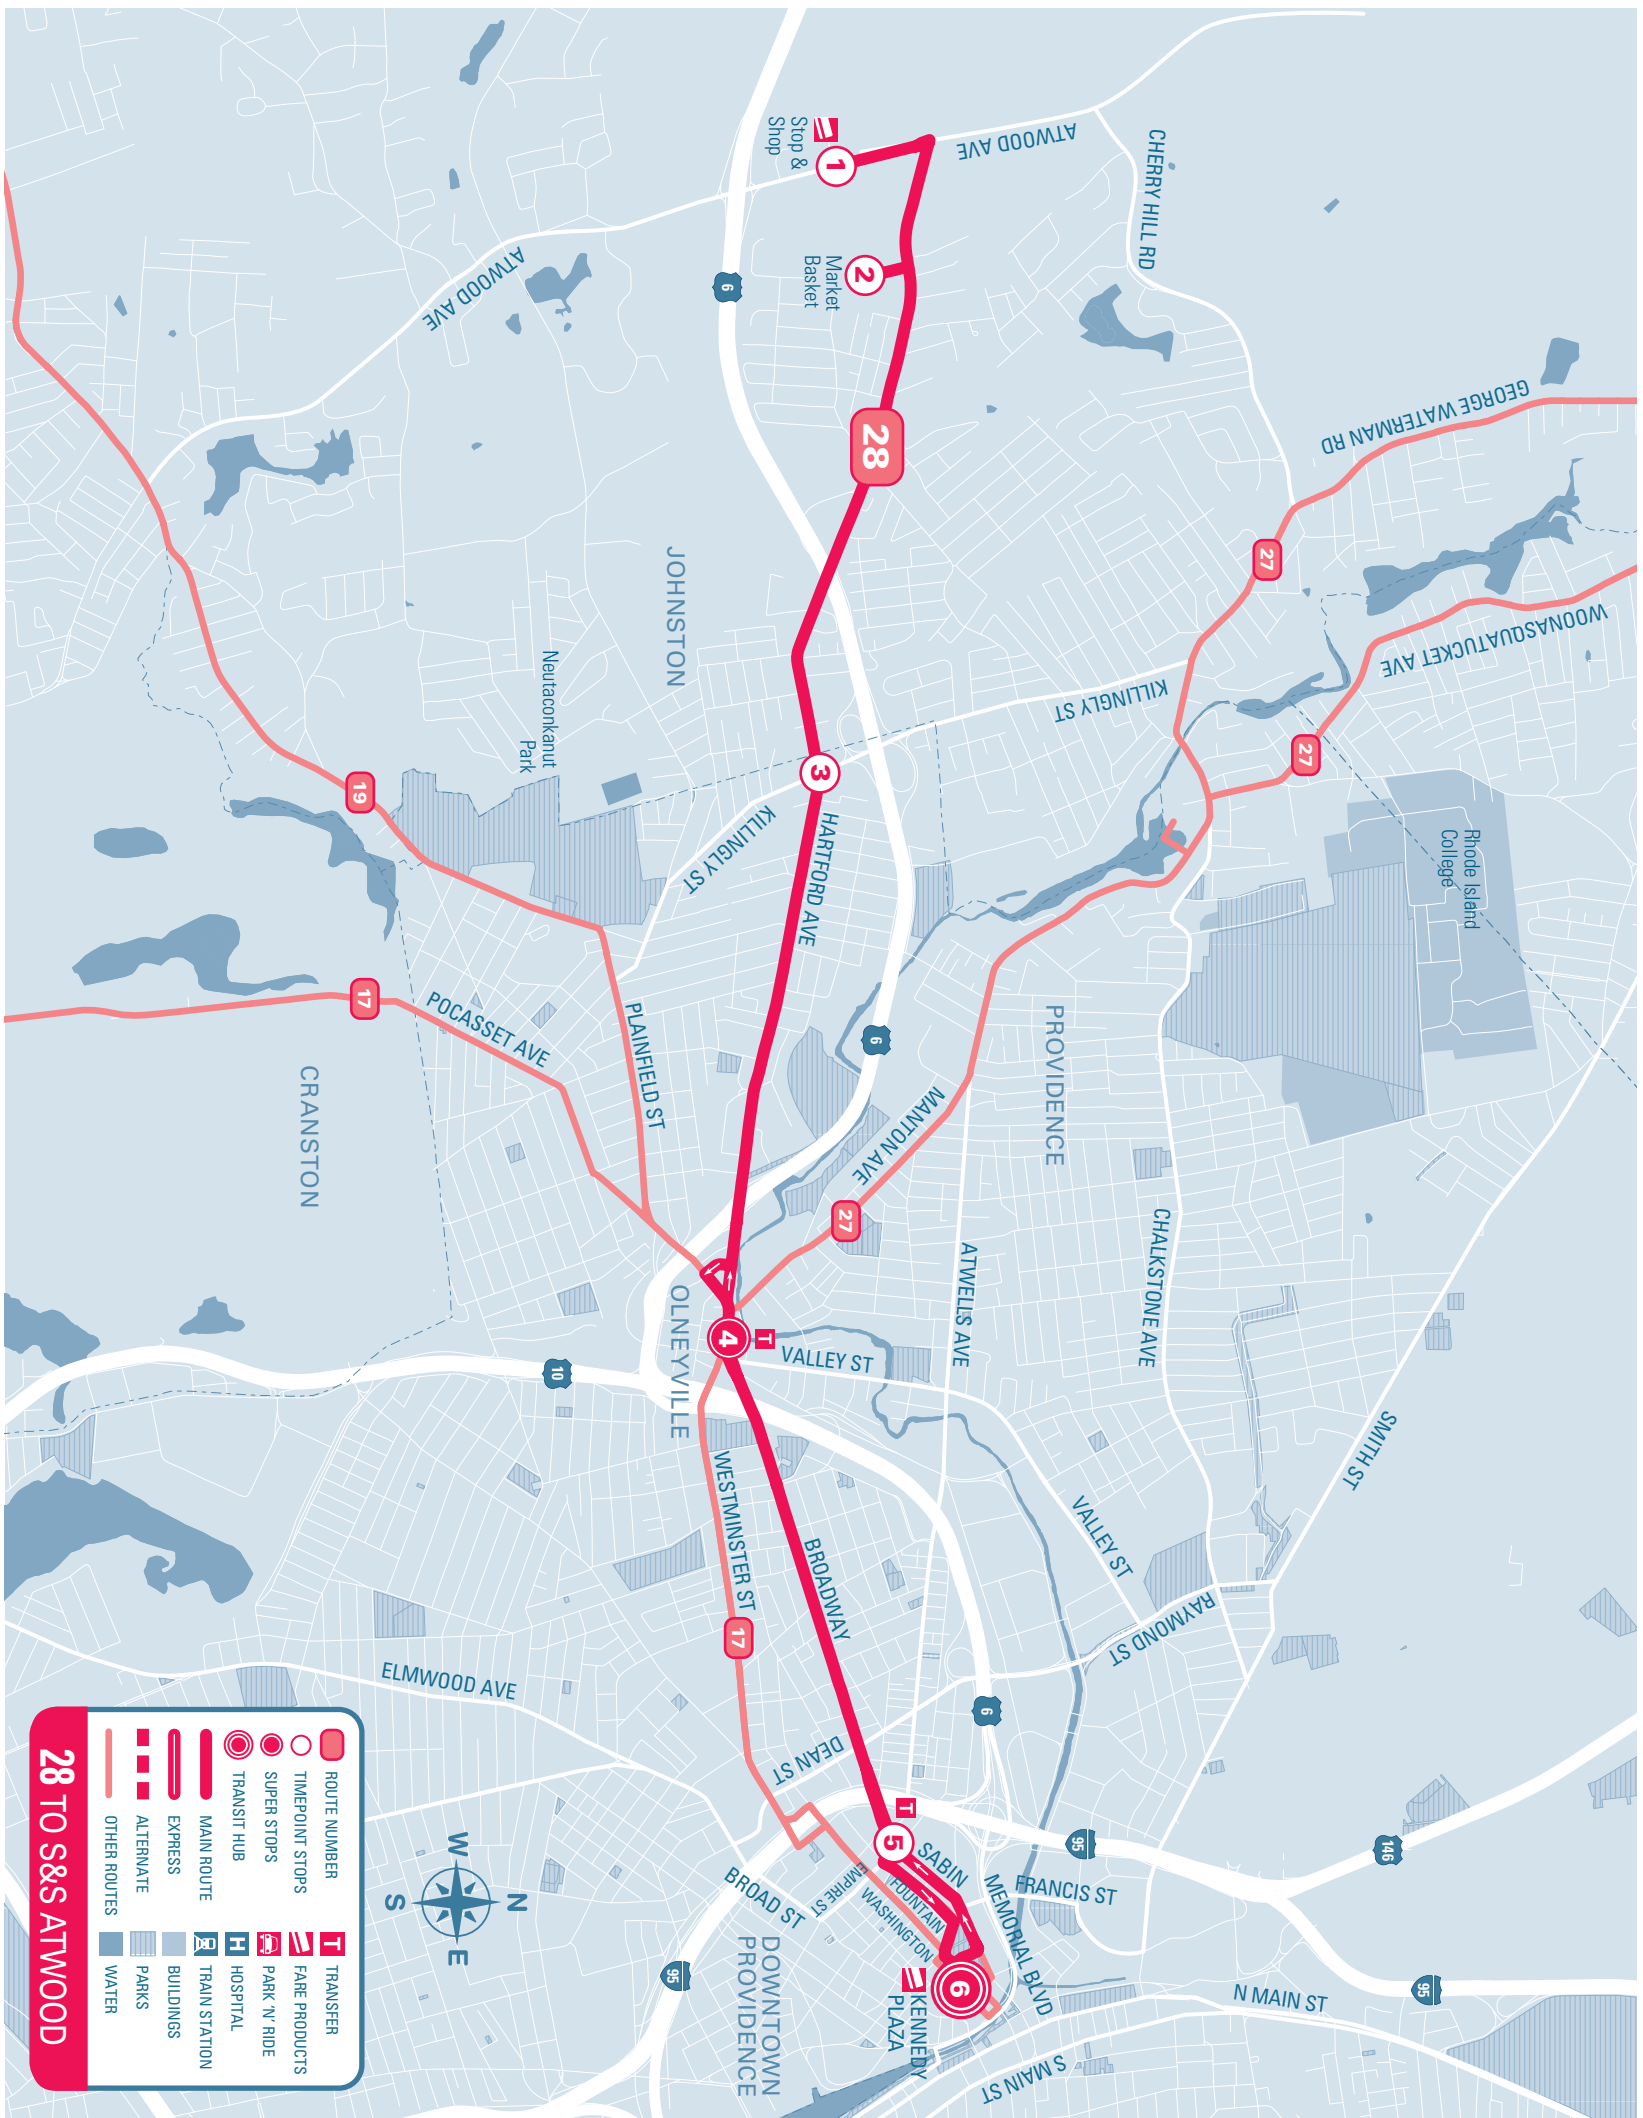

Cash Fares (Farebox-Exact Change Only)

Full Fare • Tarifa Básica.....$2.00
Children under 5 ride free when accompanied by an adult.
Children 12 years of age and under must be accompanied by an adult.

Wave is our smart fare collection system. It's a convenient way to rideRIPTA with either a smart card or a smart phone.

Full Fare (1 hour of unlimited rides) •
Tarifa Básica (1 hora de viajes ilimitados) $2.00
Day Pass • Pase de Día $6.00
Monthly Pass • Pase Mensual.....$70.00
Route 24L • Ruta 24L.....$4.00

Visit RIPTA.com/wave for more information.
Reduced fares are available for Seniors, People with Disabilities, and Medicare Card Holders.
Visit RIPTA.com/reducedfare for details.

Una tarifa reducida está disponible para los Adultos Mayores, Personas con Discapacidades y cualquier persona con una Tarjeta de Identificación de Medicare.
Visite RIPTA.com/reducedfare para más información.

Holidays
Service operates Sunday / Holiday service on the following days:

New Year's Day	Labor Day
Dr. Martin Luther King, Jr. Day	Columbus Day
Memorial Day	Veterans Day
Independence Day	Thanksgiving Day
Victory Day	Christmas Day

401-781-9400 711 or 800-745-5555
CustomerRelations@RIPTA.com RiderRIPTA
RIPTA.com/mobile-applications RIPTA_RI

28 TO S&S ATWOOD

- ROUTE NUMBER
- TIMEPOINT STOPS
- SUPER STOPS
- TRANSIT HUB
- MAIN ROUTE
- EXPRESS
- ALTERNATE
- OTHER ROUTES
- TRANSFER
- FARE PRODUCTS
- PARK 'N' RIDE
- HOSPITAL
- TRAIN STATION
- BUILDINGS
- PARKS
- WATER

Timepoint Stops TRANSFER	MONDAY TO FRIDAY					
	AM			PM		
KENNEBY PLAZA Stop W	6:00	6:02	6:08	6:13	6:18	6:21
Sabin & Empire	6:28	6:30	6:36	6:41	6:46	6:49
OLNEYVILLE SQUARE	6:56	6:58	7:04	7:10	7:15	7:18
Hartford & Killingly	7:24	7:27	7:34	7:40	7:45	7:48
Market Basket (Johnston)	7:52	7:55	8:02	8:07	8:12	8:15
Stop & Shop Atwood	8:20	8:23	8:30	8:35	8:40	8:43
	8:48	8:51	8:58	9:03	9:08	9:11
	9:16	9:19	9:26	9:31	9:36	9:39
	9:44	9:47	9:54	9:59	10:04	10:07
	10:12	10:15	10:22	10:27	10:33	10:36
	10:40	10:43	10:50	10:55	11:01	11:04
	11:08	11:11	11:19	11:24	11:30	11:33
	11:36	11:39	11:47	11:52	11:58	12:01
	12:04	12:07	12:15	12:21	12:27	12:30
	12:32	12:35	12:43	12:49	12:55	12:58
	1:02	1:05	1:13	1:19	1:25	1:28
	1:30	1:33	1:41	1:47	1:53	1:56
	1:58	2:01	2:10	2:16	2:22	2:25
	2:30	2:33	2:42	2:48	2:54	2:57
	2:58	3:01	3:11	3:18	3:24	3:27
	3:30	3:33	3:43	3:50	3:56	3:59
	.....	.....	3:58	4:05	.....	.....
	3:58	4:01	4:11	4:18	4:24	4:27
	4:26	4:29	4:39	4:46	4:52	4:55
	4:58	5:01	5:11	5:17	5:23	5:26
	5:26	5:29	5:39	5:45	5:51	5:54
	5:56	5:59	6:09	6:15	6:20	6:22
	6:24	6:26	6:34	6:40	6:45	6:47
	6:52	6:54	7:02	7:08	7:13	7:15
	7:56	7:58	8:06	8:11	8:16	8:18
	8:56	8:58	9:05	9:10	9:15	9:17
	9:56	9:58	10:05	10:10	10:15	10:17

(a) Trip operates when Providence Schools are in session

Timepoint Stops TRANSFER	SATURDAY					
	AM			PM		
KENNEBY PLAZA Stop W	6:20	6:22	6:29	6:33	6:38	6:41
Sabin & Empire	6:58	7:00	7:07	7:11	7:16	7:19
OLNEYVILLE SQUARE	7:36	7:38	7:45	7:49	7:54	7:57
Hartford & Killingly	8:14	8:16	8:24	8:29	8:34	8:37
Market Basket (Johnston)	8:52	8:54	9:02	9:07	9:12	9:15
Stop & Shop Atwood	9:30	9:32	9:40	9:45	9:50	9:53
	10:08	10:10	10:18	10:24	10:29	10:32
	10:46	10:48	10:56	11:02	11:07	11:10
	11:24	11:27	11:37	11:43	11:48	11:51
	12:02	12:05	12:15	12:21	12:26	12:29
	12:40	12:43	12:53	12:59	1:04	1:07
	1:18	1:21	1:31	1:37	1:42	1:45
	1:56	1:59	2:09	2:15	2:20	2:23
	2:34	2:37	2:47	2:53	2:58	3:01
	3:12	3:15	3:25	3:31	3:36	3:39
	3:50	3:53	4:03	4:09	4:14	4:17
	4:28	4:31	4:41	4:47	4:52	4:55
	5:06	5:09	5:18	5:24	5:29	5:32
	5:44	5:47	5:56	6:02	6:07	6:10
	6:22	6:25	6:34	6:40	6:45	6:48
	7:25	7:28	7:35	7:40	7:45	7:47
	8:35	8:38	8:45	8:50	8:55	8:57
	9:45	9:48	9:55	10:00	10:05	10:07

Timepoint Stops TRANSFER	SUNDAY/HOLIDAY					
	AM			PM		
KENNEBY PLAZA Stop W	7:55	7:58	8:05	8:10	8:15	8:18
Sabin & Empire	8:45	8:48	8:55	9:00	9:05	9:08
OLNEYVILLE SQUARE	9:35	9:38	9:45	9:50	9:55	9:58
Hartford & Killingly	10:25	10:28	10:36	10:41	10:46	10:49
Market Basket (Johnston)	11:15	11:18	11:27	11:32	11:37	11:40
Stop & Shop Atwood	12:05	12:08	12:17	12:22	12:27	12:30
	12:55	12:58	1:07	1:12	1:17	1:20
	1:45	1:48	1:57	2:02	2:07	2:10
	2:35	2:38	2:47	2:52	2:57	3:00
	3:25	3:28	3:36	3:41	3:46	3:49
	4:15	4:18	4:26	4:31	4:36	4:39
	5:05	5:08	5:16	5:21	5:26	5:28
	5:55	5:58	6:06	6:11	6:16	6:18
	6:45	6:48	6:55	7:00	7:05	7:07
	7:35	7:38	7:45	7:50	7:55	7:57