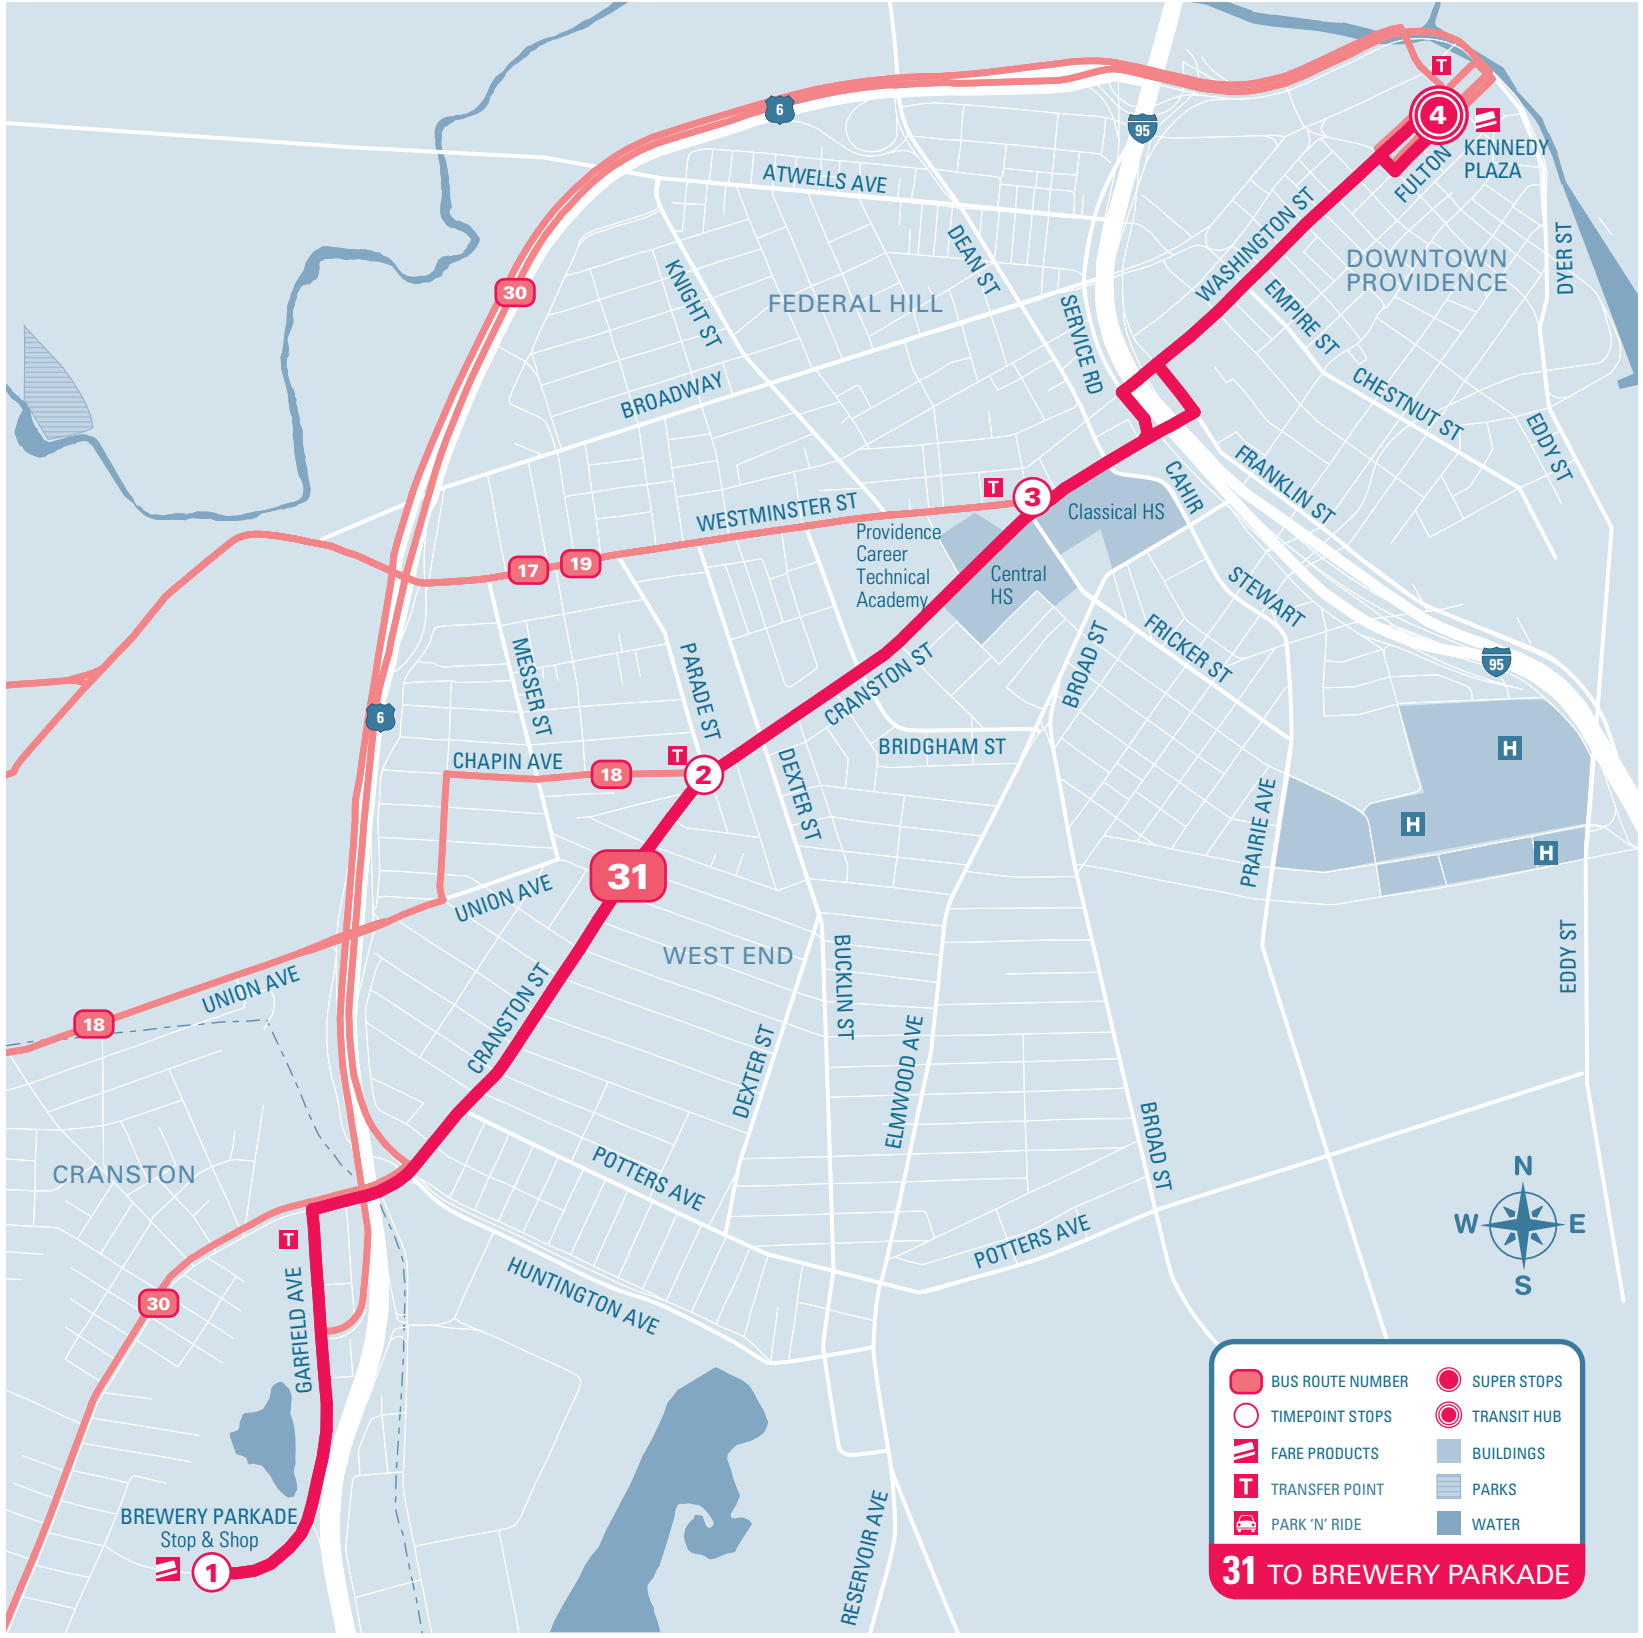

Timepoint Stops	4 KENNEDY PLAZA - Stop D	3 Cranston & Westminster	2 Cranston & Parade	1 Brewery Parkade	
TRANSFER	HUB	17, 19	18		
AM	5:55	5:59	6:02	6:07	
	6:10	6:14	6:17	6:22	
	6:35	6:39	6:42	6:47	
	7:00	7:06	7:10	7:16	
	7:25	7:31	7:35	7:41	
	7:50	7:56	8:00	8:06	
	8:10	8:15	8:18	8:24	
	8:28	8:33	8:36	8:42	
	8:46	8:51	8:54	9:00	
	9:04	9:09	9:12	9:18	
	9:22	9:27	9:30	9:36	
	9:40	9:45	9:48	9:54	
	9:58	10:03	10:06	10:13	
	10:16	10:21	10:24	10:31	
	10:34	10:39	10:42	10:49	
	10:52	10:57	11:00	11:07	
	11:10	11:15	11:18	11:25	
	11:28	11:33	11:36	11:43	
	11:46	11:51	11:54	12:01	
	PM	12:04	12:10	12:13	12:20
12:22		12:28	12:31	12:38	
12:40		12:46	12:49	12:56	
12:58		1:04	1:08	1:15	
1:16		1:22	1:26	1:33	
1:34		1:40	1:44	1:51	
1:52		1:58	2:02	2:10	
2:10		2:17	2:21	2:29	
2:28		2:35	2:39	2:47	
2:46		2:53	2:57	3:05	
3:04		3:11	3:16	3:25	
3:22		3:29	3:34	3:43	
3:40		3:47	3:52	4:01	
3:58		4:05	4:09	4:18	
4:16		4:22	4:26	4:35	
4:34		4:40	4:44	4:53	
4:52		4:58	5:02	5:11	
5:10		5:16	5:20	5:29	
5:28		5:34	5:38	5:47	
5:46		5:52	5:56	6:05	
6:04	6:09	6:12	6:20		
6:22	6:27	6:30	6:38		
6:40	6:45	6:48	6:56		
6:58	7:03	7:06	7:13		
7:23	7:28	7:31	7:38		
7:48	7:53	7:56	8:03		
8:13	8:18	8:21	8:27		
8:38	8:43	8:46	8:52		
9:03	9:08	9:11	9:17		
9:28	9:33	9:36	9:42		
9:53	9:58	10:01	10:07		
10:18	10:23	10:26	10:32		
10:43	10:48	10:51	10:57		
11:08	11:13	11:16	11:22		
11:33	11:38	11:41	11:47		

(a) Trip operates when Providence Schools are in session.

Timepoint Stops	4 KENNEDY PLAZA - Stop D	3 Cranston & Westminster	2 Cranston & Parade	1 Brewery Parkade
TRANSFER	HUB	17, 19	18	
AM	6:20	6:25	6:28	6:34
	6:45	6:50	6:53	6:59
	7:10	7:15	7:18	7:24
	7:35	7:40	7:43	7:49
	8:00	8:05	8:08	8:14
	8:20	8:25	8:28	8:34
	8:38	8:43	8:46	8:52
	8:56	9:01	9:04	9:10
	9:14	9:19	9:22	9:28
	9:32	9:37	9:40	9:46
	9:50	9:55	9:58	10:04
	10:08	10:13	10:17	10:24
	10:26	10:31	10:35	10:42
	10:44	10:49	10:53	11:00
	11:02	11:08	11:12	11:19
	11:20	11:26	11:30	11:37
	11:38	11:44	11:48	11:55
	11:56	12:02	12:06	12:15
	12:14	12:20	12:24	12:33
	12:32	12:38	12:42	12:51
12:50	12:56	1:00	1:09	
1:08	1:14	1:18	1:27	
1:26	1:32	1:36	1:45	
1:44	1:50	1:54	2:03	
2:02	2:08	2:12	2:21	
2:20	2:26	2:30	2:39	
2:38	2:44	2:48	2:57	
2:56	3:02	3:06	3:15	
3:14	3:20	3:24	3:33	
3:32	3:38	3:42	3:51	
3:50	3:56	4:00	4:09	
4:08	4:14	4:18	4:27	
4:26	4:32	4:36	4:45	
4:44	4:50	4:54	5:03	
5:02	5:08	5:12	5:19	
5:20	5:26	5:30	5:37	
5:38	5:44	5:48	5:55	
5:56	6:02	6:05	6:12	
6:14	6:19	6:22	6:29	
6:32	6:37	6:40	6:47	
6:50	6:55	6:58	7:05	
7:08	7:13	7:16	7:23	
7:33	7:38	7:41	7:48	
7:58	8:03	8:06	8:12	
8:23	8:28	8:31	8:37	
8:48	8:53	8:56	9:02	
9:13	9:18	9:21	9:27	
9:38	9:43	9:46	9:52	
10:03	10:08	10:11	10:17	
10:28	10:33	10:36	10:42