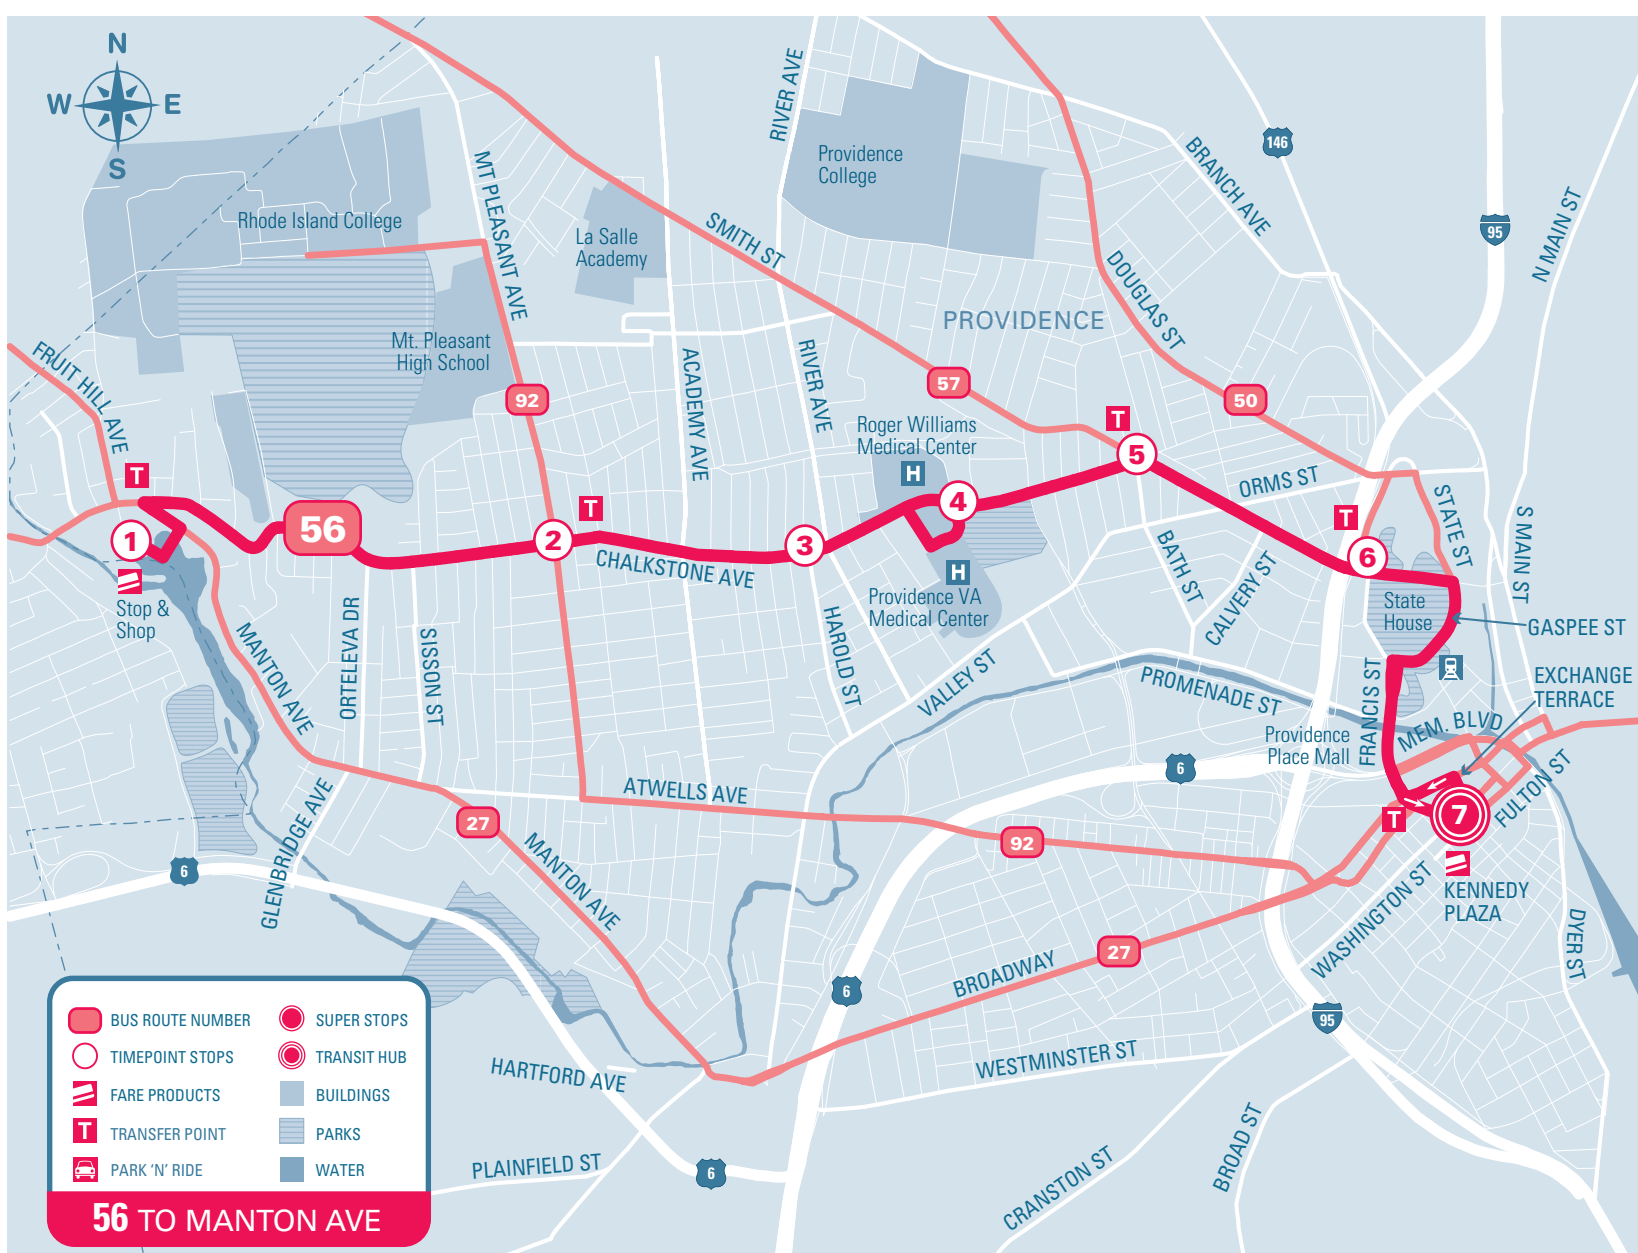

56 TO MANTON AVE

Timepoint Stops	KENNEDY						
	PLAZA Stop V	Smith & Francis	Chalkstone & Smith	V.A. Hospital	Chalkstone & River	Chalkstone & Mt. Pleasant	Stop & Shop Manton
MONDAY TO FRIDAY							
AM							
TRANSFER	HUB	50	57			92	
	5:49	5:53	5:55	5:58	6:00	6:02	6:05
	6:14	6:18	6:20	6:23	6:25	6:27	6:30
	6:39	6:43	6:45	6:48	6:50	6:52	6:55
	7:04	7:09	7:12	7:15	7:17	7:20	7:23
	7:29	7:34	7:37	7:40	7:42	7:45	7:48
	7:46	7:51	7:54	7:57	7:59	8:02	8:05
	8:04	8:09	8:12	8:15	8:17	8:20	8:23
	8:22	8:27	8:30	8:33	8:35	8:38	8:41
	8:40	8:45	8:48	8:51	8:53	8:56	8:59
	8:58	9:03	9:06	9:09	9:11	9:14	9:17
	9:16	9:21	9:24	9:27	9:29	9:32	9:35
	9:34	9:39	9:42	9:45	9:47	9:50	9:53
	9:52	9:57	10:00	10:03	10:05	10:08	10:11
	10:10	10:15	10:18	10:21	10:23	10:26	10:29
	10:28	10:33	10:36	10:39	10:41	10:44	10:47
	10:46	10:51	10:54	10:57	10:59	11:02	11:05
	11:04	11:09	11:12	11:15	11:17	11:20	11:23
	11:22	11:27	11:30	11:33	11:35	11:38	11:41
	11:40	11:45	11:48	11:51	11:53	11:56	11:59
	11:58	12:03	12:06	12:09	12:11	12:14	12:17
	12:16	12:21	12:24	12:27	12:29	12:32	12:35
	12:34	12:39	12:42	12:45	12:47	12:50	12:53
	12:52	12:57	1:00	1:03	1:05	1:08	1:11
PM							
	1:10	1:15	1:18	1:21	1:23	1:26	1:29
	1:28	1:33	1:36	1:39	1:41	1:44	1:47
	1:46	1:51	1:54	1:57	1:59	2:02	2:05
	2:04	2:09	2:12	2:15	2:17	2:20	2:23
	2:22	2:27	2:30	2:33	2:35	2:38	2:41
	2:40	2:45	2:48	2:51	2:53	2:56	2:59
	2:58	3:03	3:07	3:10	3:13	3:17	3:20
	3:16	3:21	3:25	3:28	3:31	3:35	3:38
	3:34	3:39	3:43	3:46	3:49	3:53	3:56
	3:52	3:57	4:01	4:04	4:07	4:11	4:14
a	3:56	4:01	4:05	.....	4:09	4:13	.....
	4:10	4:17	4:21	4:24	4:27	4:31	4:34
	4:28	4:35	4:39	4:42	4:45	4:49	4:52
	4:46	4:53	4:57	5:00	5:03	5:07	5:10
	5:04	5:11	5:15	5:18	5:21	5:25	5:28
	5:22	5:29	5:33	5:36	5:39	5:43	5:46
	5:40	5:47	5:51	5:54	5:57	6:01	6:04
	5:58	6:05	6:08	6:11	6:13	6:16	6:19
	6:16	6:21	6:24	6:27	6:29	6:32	6:35
	6:34	6:39	6:42	6:45	6:47	6:50	6:53
	6:52	6:57	7:00	7:03	7:05	7:08	7:11
	7:23	7:28	7:31	7:34	7:36	7:39	7:42
	7:48	7:53	7:56	7:59	8:01	8:04	8:07
	8:13	8:18	8:21	8:24	8:26	8:29	8:32
	8:38	8:43	8:46	8:49	8:51	8:54	8:57
	9:03	9:08	9:11	9:14	9:16	9:19	9:22
	9:28	9:33	9:36	9:39	9:41	9:44	9:47
	9:53	9:58	10:01	10:04	10:06	10:09	10:12
	10:18	10:23	10:26	10:29	10:31	10:34	10:37
	10:43	10:48	10:51	10:54	10:56	10:59	11:02
	11:08	11:13	11:16	11:19	11:21	11:24	11:27

(a) Trip operates when Providence Public Schools are in session.