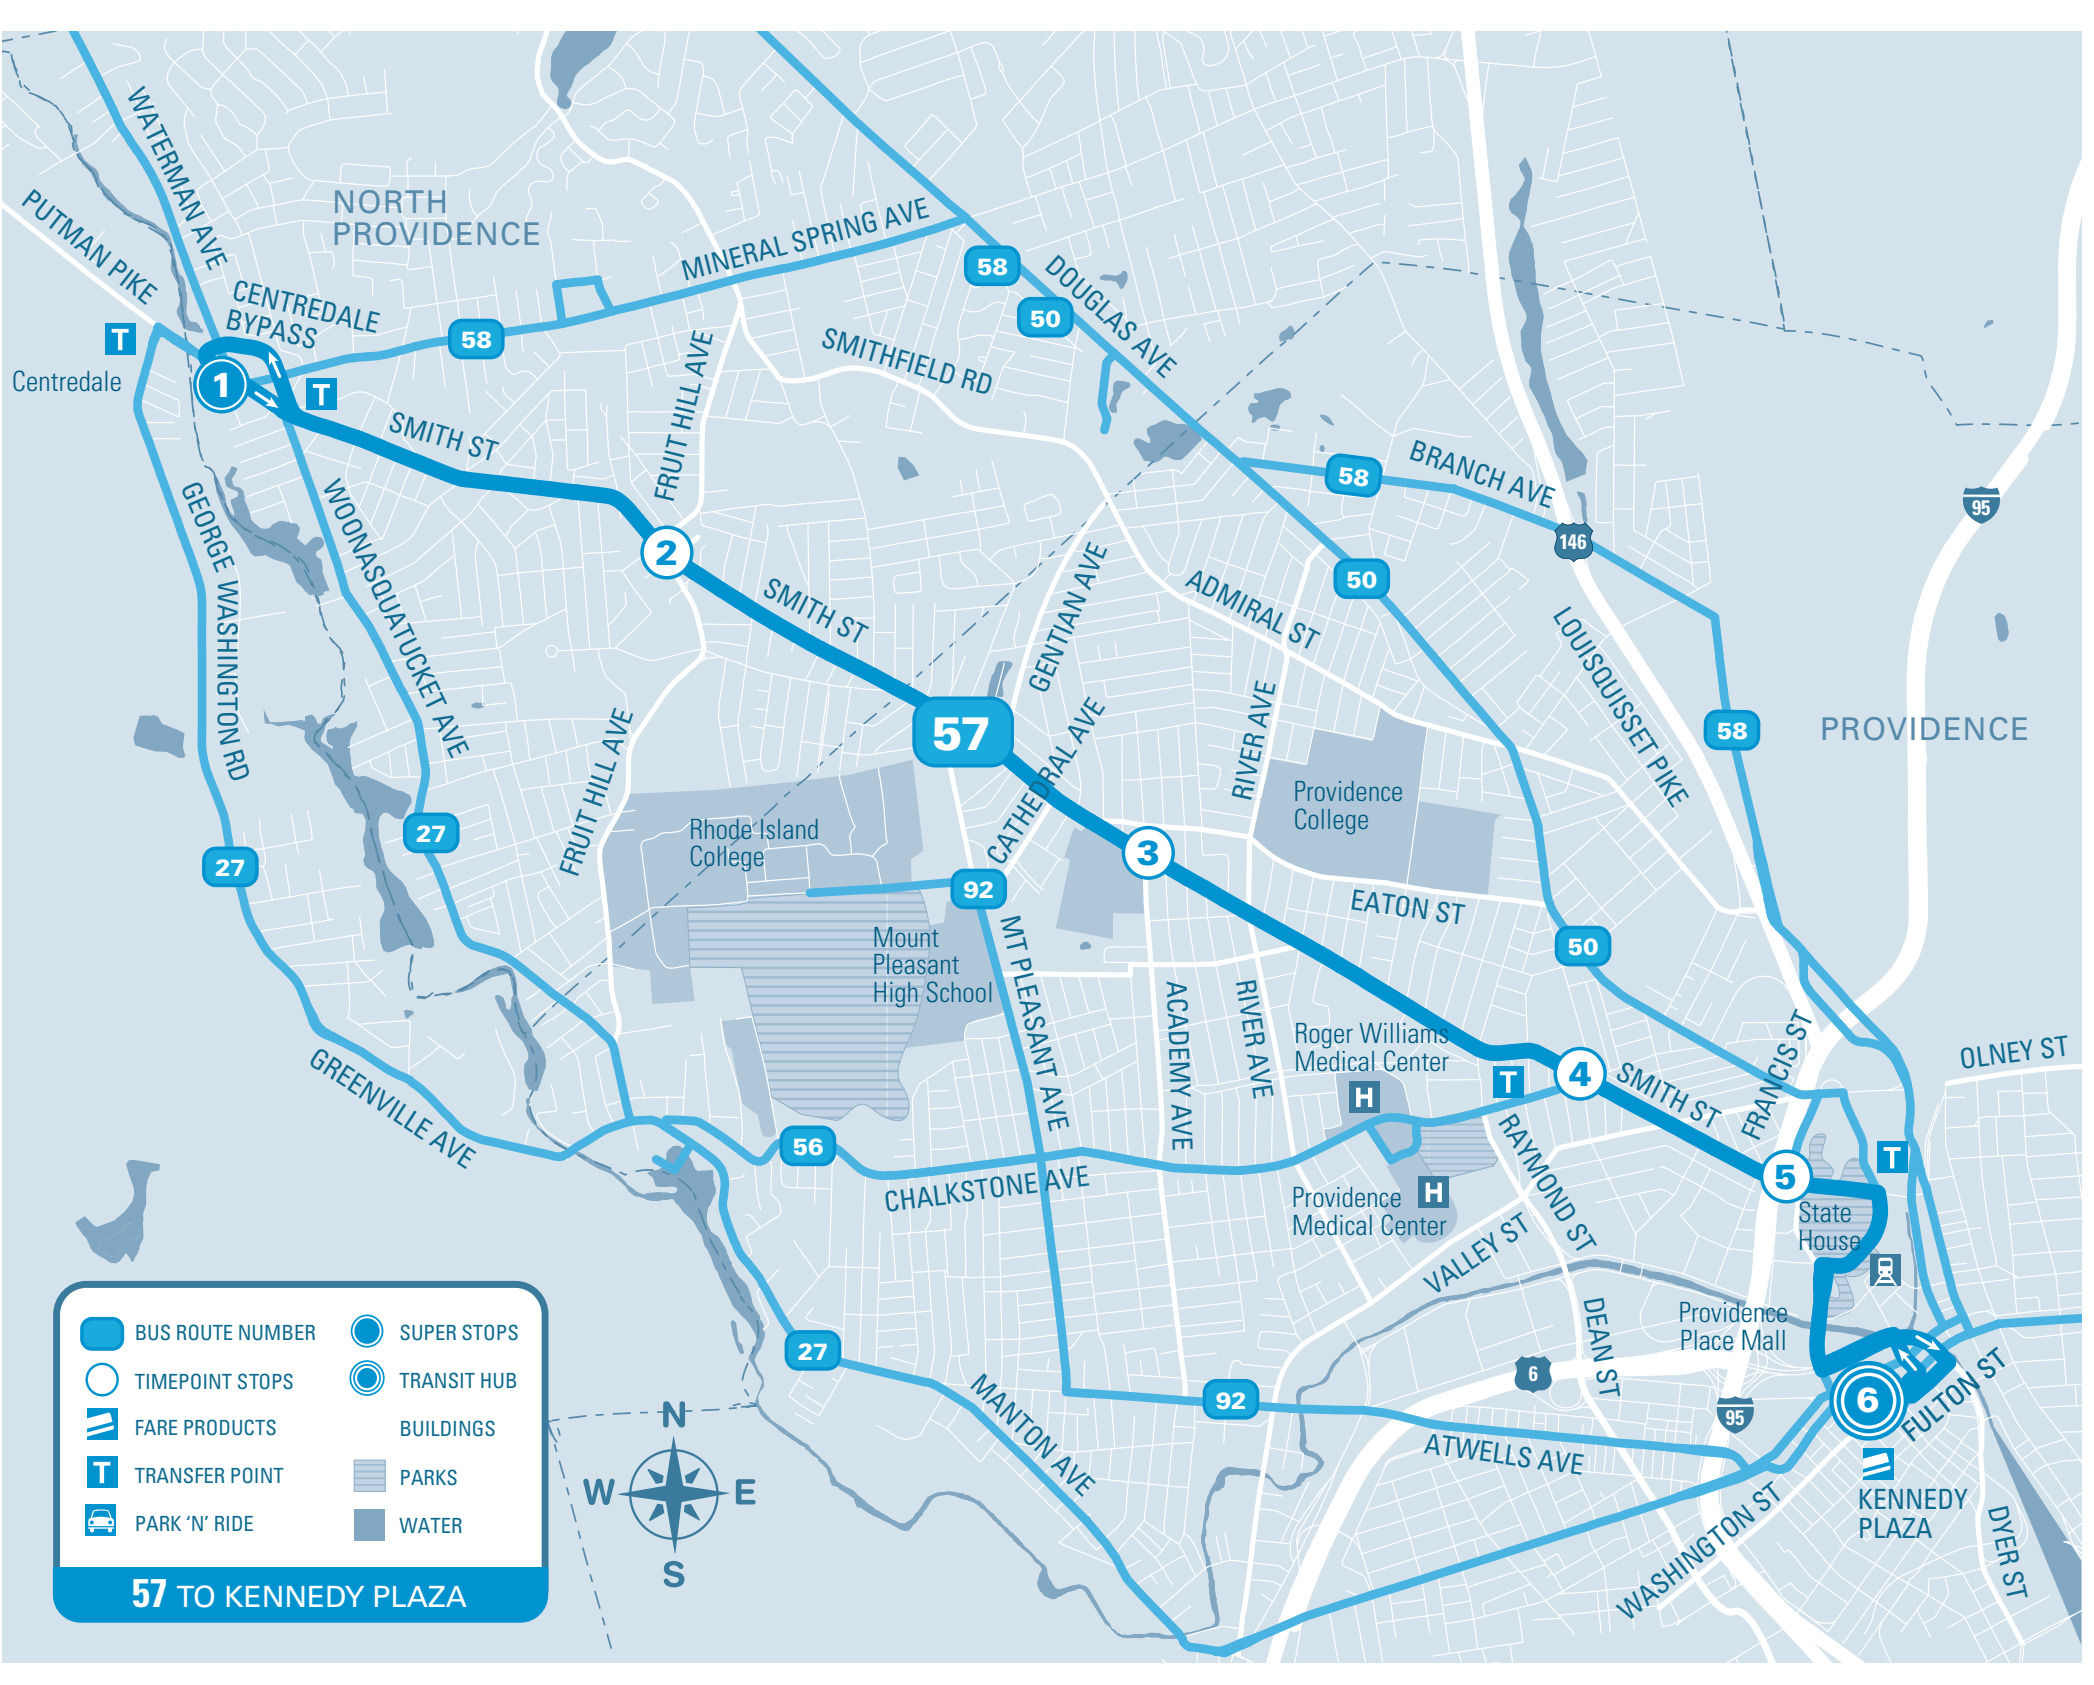

1	2	3	4	5	6
Timepoint Stops		CENTREDALE	Smith & Fruit Hill	Smith & Academy	Smith & Chalkstone	Smith & Francis	KENNEDY PLAZA Stop V
MONDAY TO FRIDAY	AM	TRANSFER	27,58		56	50	HUB
		5:36	5:39	5:43	5:47	5:49	5:53
		6:11	6:14	6:18	6:22	6:24	6:28
		6:46	6:49	6:53	6:57	6:59	7:03
		7:14	7:18	7:24	7:30	7:33	7:38
		7:49	7:53	7:59	8:05	8:08	8:13
		8:24	8:28	8:34	8:40	8:43	8:48
		9:01	9:05	9:10	9:15	9:18	9:23
		9:36	9:40	9:45	9:50	9:53	9:58
		10:11	10:15	10:20	10:25	10:28	10:33
		10:46	10:50	10:55	11:00	11:03	11:08
		11:21	11:25	11:30	11:35	11:38	11:43
	PM	11:56	12:00	12:05	12:10	12:13	12:18
		12:31	12:35	12:40	12:45	12:48	12:53
		1:06	1:10	1:15	1:20	1:23	1:28
		1:41	1:45	1:50	1:55	1:58	2:03
		2:14	2:18	2:23	2:30	2:33	2:38
		2:48	2:52	2:57	3:04	3:07	3:13
		3:23	3:27	3:32	3:39	3:42	3:48
		3:59	4:03	4:08	4:14	4:17	4:23
		4:34	4:38	4:43	4:49	4:52	4:58
		5:09	5:13	5:18	5:24	5:27	5:33
		5:47	5:51	5:56	6:02	6:04	6:08
		6:25	6:28	6:32	6:37	6:39	6:43
7:01	7:04	7:08	7:12	7:14	7:18		
7:29	7:32	7:36	7:40	7:42	7:46		
8:11	8:14	8:18	8:22	8:24	8:28		
8:56	8:59	9:03	9:07	9:09	9:13		
9:41	9:44	9:48	9:52	9:54	9:58		
10:26	10:29	10:33	10:37	10:39	10:43		

57 TO KENNEDY PLAZA

- BUS ROUTE NUMBER
- TIMEPOINT STOPS
- TRANSFER POINT
- TRANSFER POINT
- PARK 'N' RIDE
- SUPER STOPS
- TRANSIT HUB
- BUILDINGS
- PARKS
- WATER