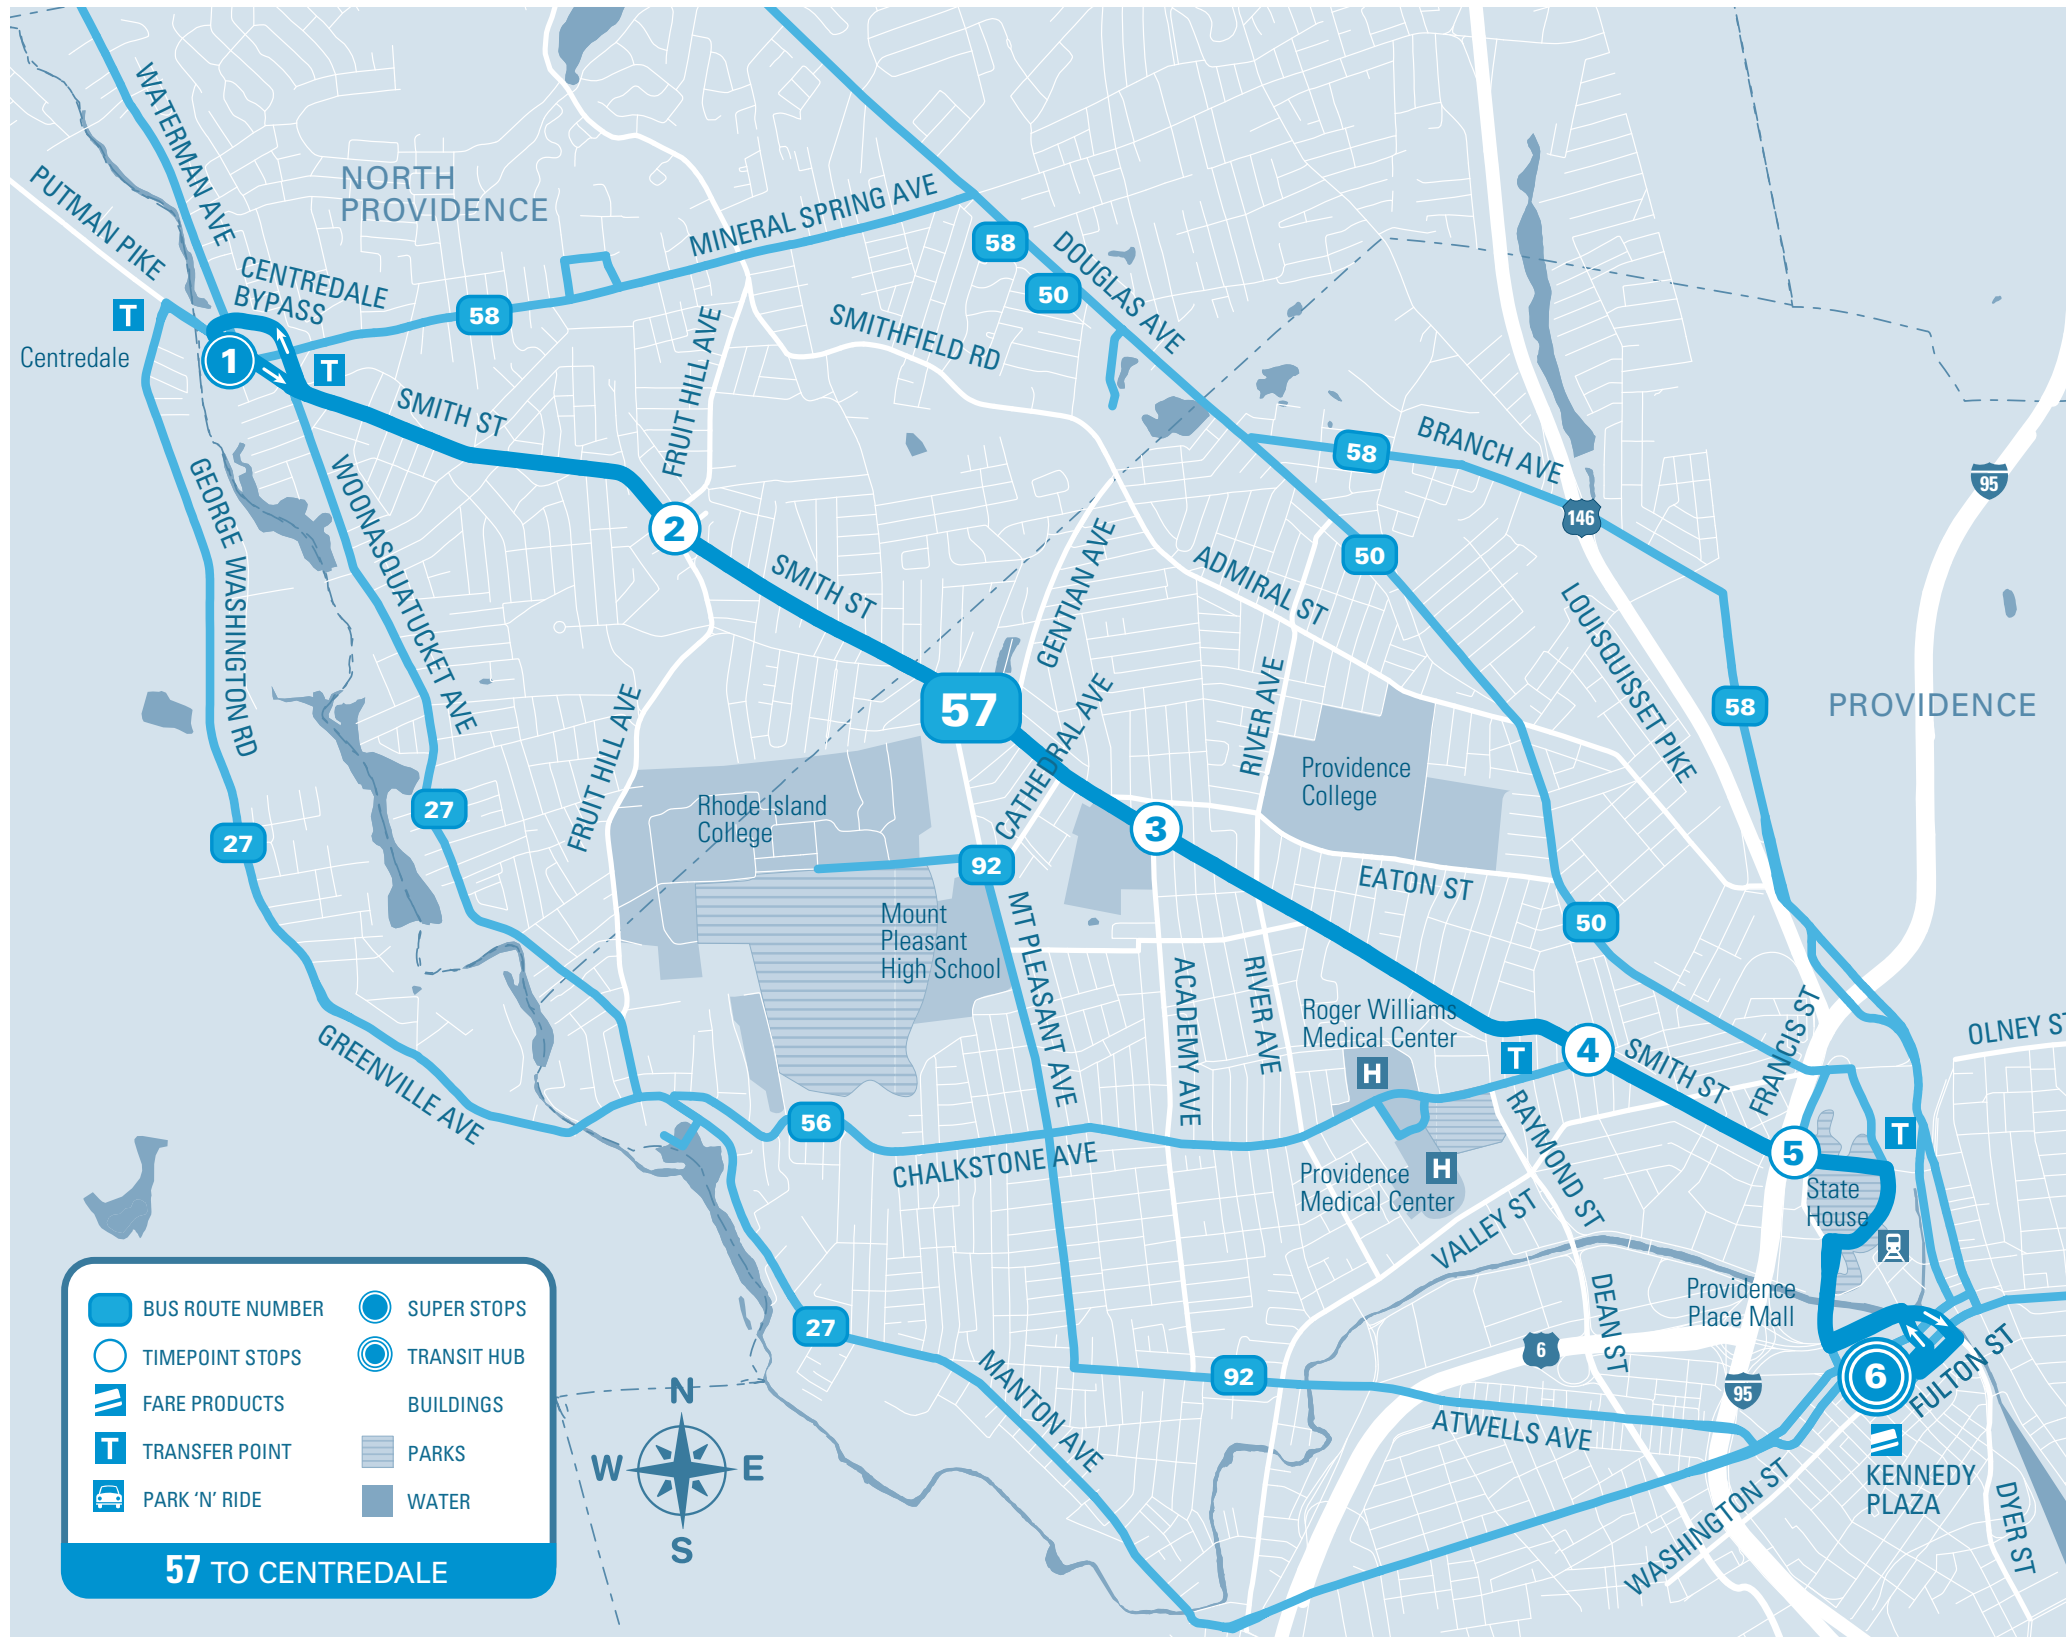

Cash Fares (Farebox-Exact Change Only)

Full Fare • Tarifa Básica.....$2.00
Children under 5 ride free when accompanied by an adult.
Children 12 years of age and under must be accompanied by an adult.

WAVE Fares

Wave is our smart fare collection system. It's a convenient way to ride RIPTA with either a smart card or a smart phone.

Full Fare (1 hour of unlimited rides) •
Tarifa Básica (1 hora de viajes ilimitados).....$2.00
Day Pass • Pase de Día.....$6.00
Monthly Pass • Pase Mensual.....$70.00
Route 24L • Ruta 24L.....$4.00

Visit RIPTA.com/wave for more information.

Reduced fares are available for Seniors, People with Disabilities, and Medicare Card Holders.

Visit RIPTA.com/reducedfare for details.

Una tarifa reducida está disponible para los Adultos Mayores, Personas con Discapacidades y cualquier persona con una Tarjeta de Identificación de Medicare.

Visite RIPTA.com/reducedfare para más información.

Holidays

Service operates Sunday / Holiday service on the following days:

New Year's Day	Labor Day
Dr. Martin Luther King, Jr. Day	Columbus Day
Memorial Day	Veterans Day
Independence Day	Thanksgiving Day
Victory Day	Christmas Day

401-781-9400 711 or 800-745-5555
CustomerRelations@RIPTA.com RideRIPTA
RIPTA.com/mobile-applications RIPTA_RI

Timepoint Stops	MONDAY TO FRIDAY					
	KENNEDY PLAZA Stop V	Smith & Francis	Smith & Chalkstone	Smith & Academy	Smith & Fruit Hill	CENTREDALE
TRANSFER	HUB	50	56			27, 58
AM	6:07	6:11	6:13	6:17	6:21	6:24
	6:42	6:46	6:48	6:52	6:56	6:59
	7:17	7:22	7:25	7:29	7:33	7:36
	7:52	7:57	8:00	8:04	8:08	8:11
	8:27	8:32	8:35	8:39	8:43	8:46
	9:02	9:07	9:10	9:14	9:18	9:21
	9:37	9:42	9:45	9:49	9:53	9:56
	10:12	10:17	10:20	10:24	10:28	10:31
	10:47	10:52	10:55	10:59	11:03	11:06
	11:22	11:27	11:30	11:34	11:38	11:41
	11:57	12:02	12:05	12:09	12:13	12:16
PM	12:32	12:37	12:40	12:44	12:48	12:51
	1:07	1:12	1:15	1:20	1:25	1:28
	1:42	1:47	1:50	1:55	2:00	2:03
	2:17	2:22	2:25	2:30	2:35	2:38
	2:52	2:57	3:00	3:06	3:11	3:14
	3:27	3:32	3:36	3:42	3:47	3:50
	4:02	4:09	4:13	4:19	4:24	4:27
	4:37	4:44	4:48	4:54	4:59	5:02
	5:12	5:19	5:23	5:29	5:34	5:37
	5:47	5:54	5:58	6:04	6:08	6:11
	6:22	6:27	6:30	6:34	6:38	6:41
6:57	7:02	7:05	7:09	7:13	7:16	
7:42	7:47	7:50	7:54	7:58	8:01	
8:27	8:32	8:35	8:39	8:43	8:46	
9:12	9:17	9:20	9:24	9:28	9:31	
9:57	10:02	10:05	10:09	10:13	10:16	
10:42	10:47	10:50	10:54	10:58	11:01	

Timepoint Stops	SATURDAY					
	KENNEDY PLAZA Stop V	Smith & Francis	Smith & Chalkstone	Smith & Academy	Smith & Fruit Hill	CENTREDALE
TRANSFER	HUB	50	56			27, 58
AM	6:35	6:39	6:42	6:46	6:50	6:53
	7:05	7:09	7:12	7:16	7:20	7:23
	7:35	7:39	7:42	7:46	7:50	7:53
	8:05	8:09	8:12	8:16	8:20	8:23
	8:35	8:39	8:42	8:46	8:50	8:53
	9:05	9:09	9:12	9:16	9:20	9:23
	9:35	9:39	9:42	9:46	9:50	9:53
	10:05	10:09	10:12	10:16	10:20	10:23
	10:35	10:39	10:42	10:46	10:50	10:53
	11:05	11:10	11:13	11:17	11:21	11:24
	11:35	11:40	11:43	11:47	11:51	11:54
PM	12:05	12:10	12:13	12:17	12:21	12:24
	12:35	12:40	12:43	12:47	12:51	12:54
	1:05	1:10	1:13	1:17	1:21	1:24
	1:35	1:40	1:43	1:47	1:51	1:54
	2:05	2:10	2:13	2:17	2:21	2:24
	2:35	2:40	2:43	2:47	2:51	2:54
	3:05	3:10	3:13	3:17	3:21	3:24
	3:35	3:40	3:43	3:47	3:51	3:54
	4:05	4:10	4:13	4:17	4:21	4:24
	4:35	4:40	4:43	4:47	4:51	4:54
	5:05	5:10	5:13	5:17	5:21	5:24
5:35	5:40	5:43	5:47	5:51	5:54	
6:05	6:10	6:13	6:17	6:21	6:24	
6:35	6:40	6:43	6:47	6:51	6:54	
7:05	7:10	7:13	7:17	7:21	7:24	
7:35	7:40	7:43	7:47	7:51	7:54	
8:05	8:10	8:13	8:17	8:21	8:24	
8:35	8:40	8:43	8:47	8:51	8:54	
9:05	9:10	9:13	9:17	9:21	9:24	
9:35	9:40	9:43	9:47	9:51	9:54	

Timepoint Stops	SUNDAY / HOLIDAY					
	KENNEDY PLAZA Stop V	Smith & Francis	Smith & Chalkstone	Smith & Academy	Smith & Fruit Hill	CENTREDALE
TRANSFER	HUB	50	56			27, 58
AM	8:25	8:29	8:31	8:35	8:39	8:42
	9:10	9:15	9:18	9:22	9:26	9:29
	9:55	10:00	10:03	10:07	10:11	10:14
	10:40	10:45	10:48	10:52	10:56	10:59
	11:25	11:30	11:33	11:37	11:41	11:44
	12:10	12:15	12:18	12:22	12:26	12:29
	12:55	1:00	1:03	1:07	1:11	1:14
	1:40	1:45	1:48	1:52	1:56	1:59
	2:25	2:30	2:33	2:37	2:41	2:44
	3:10	3:15	3:18	3:22	3:26	3:29
	3:55	4:00	4:03	4:07	4:11	4:14
PM	4:40	4:45	4:48	4:52	4:56	4:59
	5:25	5:30	5:33	5:37	5:41	5:44
	6:10	6:15	6:18	6:22	6:26	6:29
	6:55	7:00	7:03	7:07	7:11	7:14
	7:36	7:41	7:44	7:48	7:52	7:55