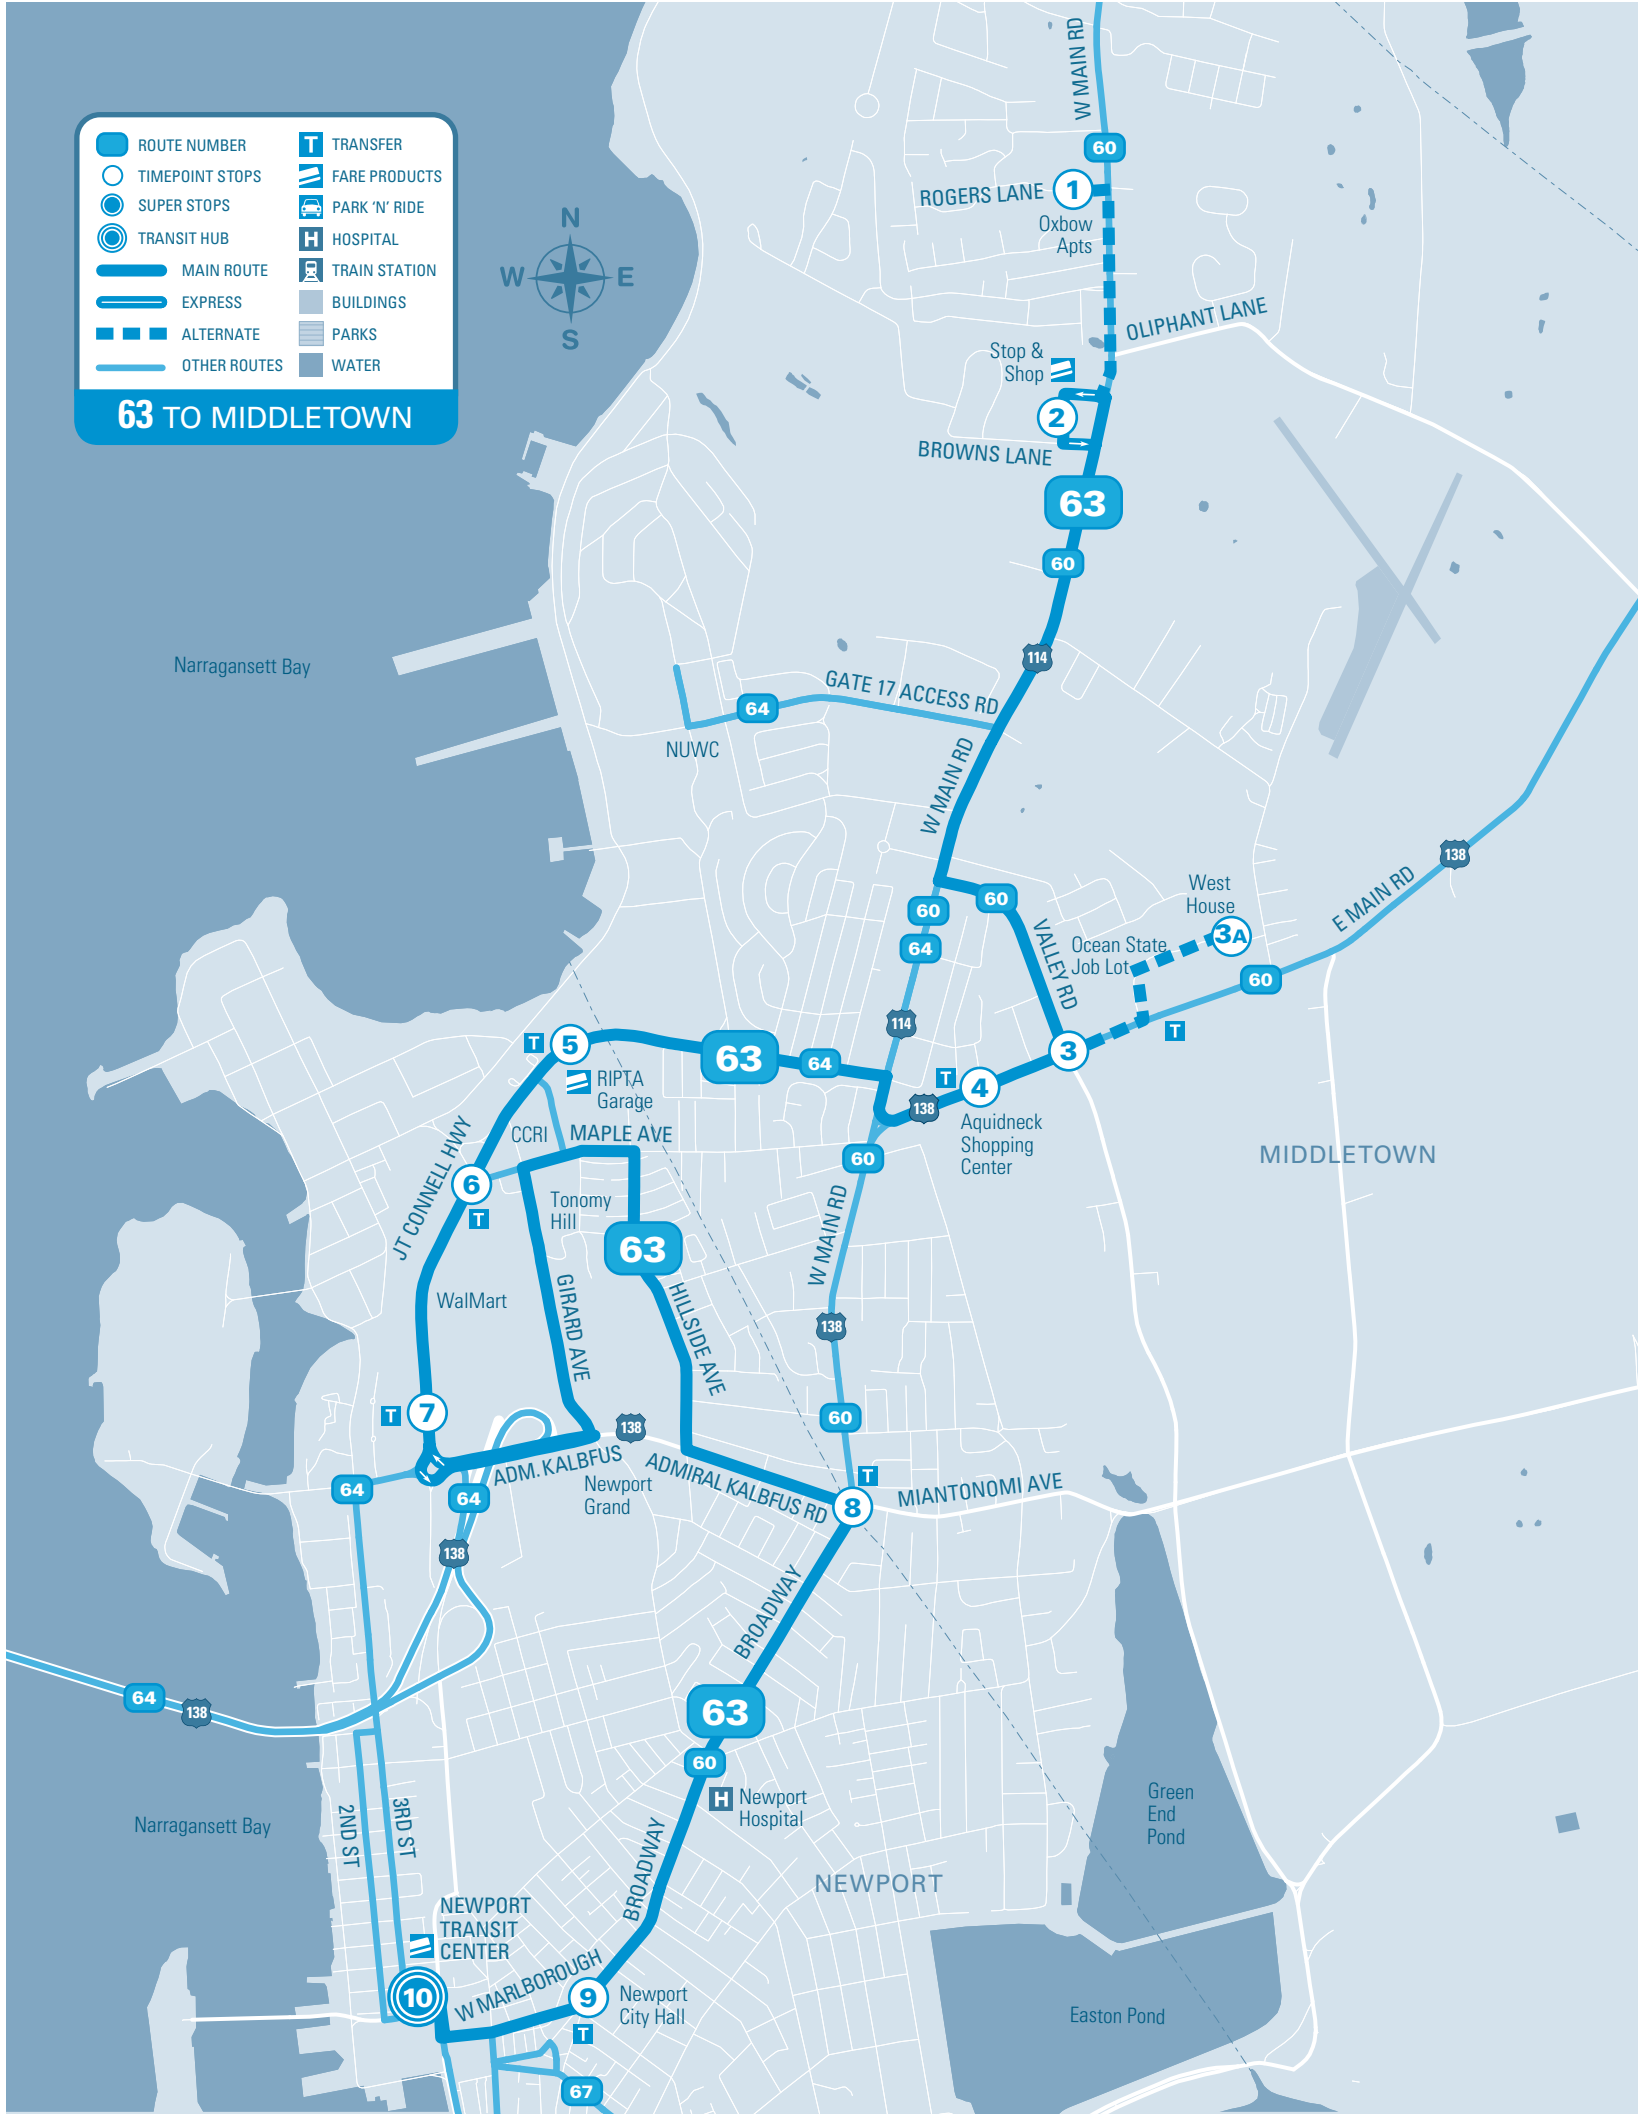

10	9	8	7	6	5	4	3	3A	2	1
		NEW-PORT TRANSIT CENTER	Newport City Hall	Broadway & Adm. Kalbfus	Newport Towne Center	Connell & Maple	Newport RIPTA Garage	Aquidneck Shop. Center	East Main & Valley	West House	Stop & Shop West Main	Oxbow Apts.
MONDAY TO FRIDAY	AM	7:15	7:18	7:23	7:33	7:36	7:37	7:40	7:42	.....	7:48	.....
		7:55	7:58	8:03	8:13	8:16	8:17	8:20	8:22	.....	8:28	.....
		8:35	8:38	8:43	8:53	8:56	8:57	9:00	9:02	.....	9:08	.....
		9:15	9:18	9:23	9:33	9:36	9:37	9:40	9:42	.....	9:48	9:50
		9:55	9:58	10:03	10:13	10:16	10:17	10:20	10:22	.....	10:28	.....
		10:35	10:38	10:43	10:53	10:56	10:57	11:00	11:02	.....	11:08	.....
		11:15	11:18	11:23	11:33	11:36	11:37	11:40	11:42	.....	11:48	11:50
		11:55	11:58	12:03	12:13	12:16	12:17	12:20	12:22	.....	12:28	.....
	PM	12:35	12:38	12:43	12:53	12:56	12:57	1:00	1:02	.....	1:08	.....
		1:15	1:18	1:23	1:33	1:36	1:37	1:40	1:42	.....	1:48	1:50
		1:55	1:58	2:03	2:13	2:16	2:17	2:20	2:22	.....	2:28	.....
		2:35	2:38	2:43	2:53	2:56	2:57	3:00	3:02	.....	3:09	.....
		3:15	3:18	3:23	3:33	3:36	3:37	3:40	3:42	.....	3:49	3:51
		3:55	3:58	4:03	4:13	4:16	4:17	4:20	4:22	.....	4:29	.....
		4:35	4:38	4:43	4:53	4:56	4:57	5:00	5:02	.....	5:08	.....
		5:15	5:18	5:23	5:33	5:36	5:37	5:40	5:42	.....	5:48	.....
		5:55	5:58	6:03	6:13	6:16	6:17	6:20	6:22	.....	6:28	.....
	6:35	6:37	6:41	6:51	6:54	6:55	6:58	7:00	.....	7:05	.....	
	7:15	7:17	7:21	7:31	7:34	7:35	7:38	7:40	.....	7:45	.....	
	7:55	7:57	8:01	8:11	8:14	8:15	8:18	8:20	.....	8:25	.....	
	8:35	8:37	8:41	8:51	8:54	8:55	8:58	9:00	.....	9:05	.....	

		10	9	8	7	6	5	4	3	3A	2	1
		NEW-PORT TRANSIT CENTER	Newport City Hall	Broadway & Adm. Kalbfus	Newport Towne Center	Connell & Maple	Newport RIPTA Garage	Aquidneck Shop. Center	East Main & Valley	West House	Stop & Shop West Main	Oxbow Apts.
SATURDAY	AM	7:45	7:48	7:56	8:05	8:08	8:09	8:12	8:14	.....	8:21	.....
		8:30	8:33	8:41	8:50	8:53	8:54	8:57	8:59	.....	9:06	9:08
		9:15	9:18	9:26	9:35	9:38	9:39	9:42	9:44	9:45	9:54	.....
		10:00	10:03	10:11	10:20	10:23	10:24	10:27	10:29	10:30	10:39	.....
		10:45	10:48	10:56	11:05	11:08	11:09	11:12	11:14	11:15	11:24	.....
		11:30	11:33	11:41	11:50	11:53	11:54	11:57	11:59	.....	12:06	.....
		12:15	12:18	12:26	12:35	12:38	12:39	12:42	12:44	.....	12:51	.....
	PM	1:00	1:03	1:11	1:20	1:23	1:24	1:27	1:29	1:29	1:36	1:38
		1:45	1:48	1:56	2:05	2:08	2:09	2:12	2:14	2:15	2:24	.....
		2:30	2:33	2:41	2:50	2:53	2:54	2:57	2:59	3:00	3:09	.....
		3:15	3:18	3:26	3:35	3:38	3:39	3:42	3:44	.....	3:51	.....
		4:00	4:03	4:11	4:20	4:23	4:24	4:27	4:29	.....	4:36	4:38
		4:45	4:48	4:56	5:05	5:08	5:09	5:12	5:14	.....	5:21	.....
		5:30	5:33	5:41	5:50	5:53	5:54	5:57	5:59	.....	6:06	.....
		6:15	6:18	6:26	6:35	6:38	6:39	6:42	6:44	.....	6:51	.....
		7:00	7:03	7:11	7:20	7:23	7:24	7:27	7:29	.....	7:36	.....
		7:45	7:48	7:56	8:05	8:08	8:09	8:12	8:14	.....	8:21	.....