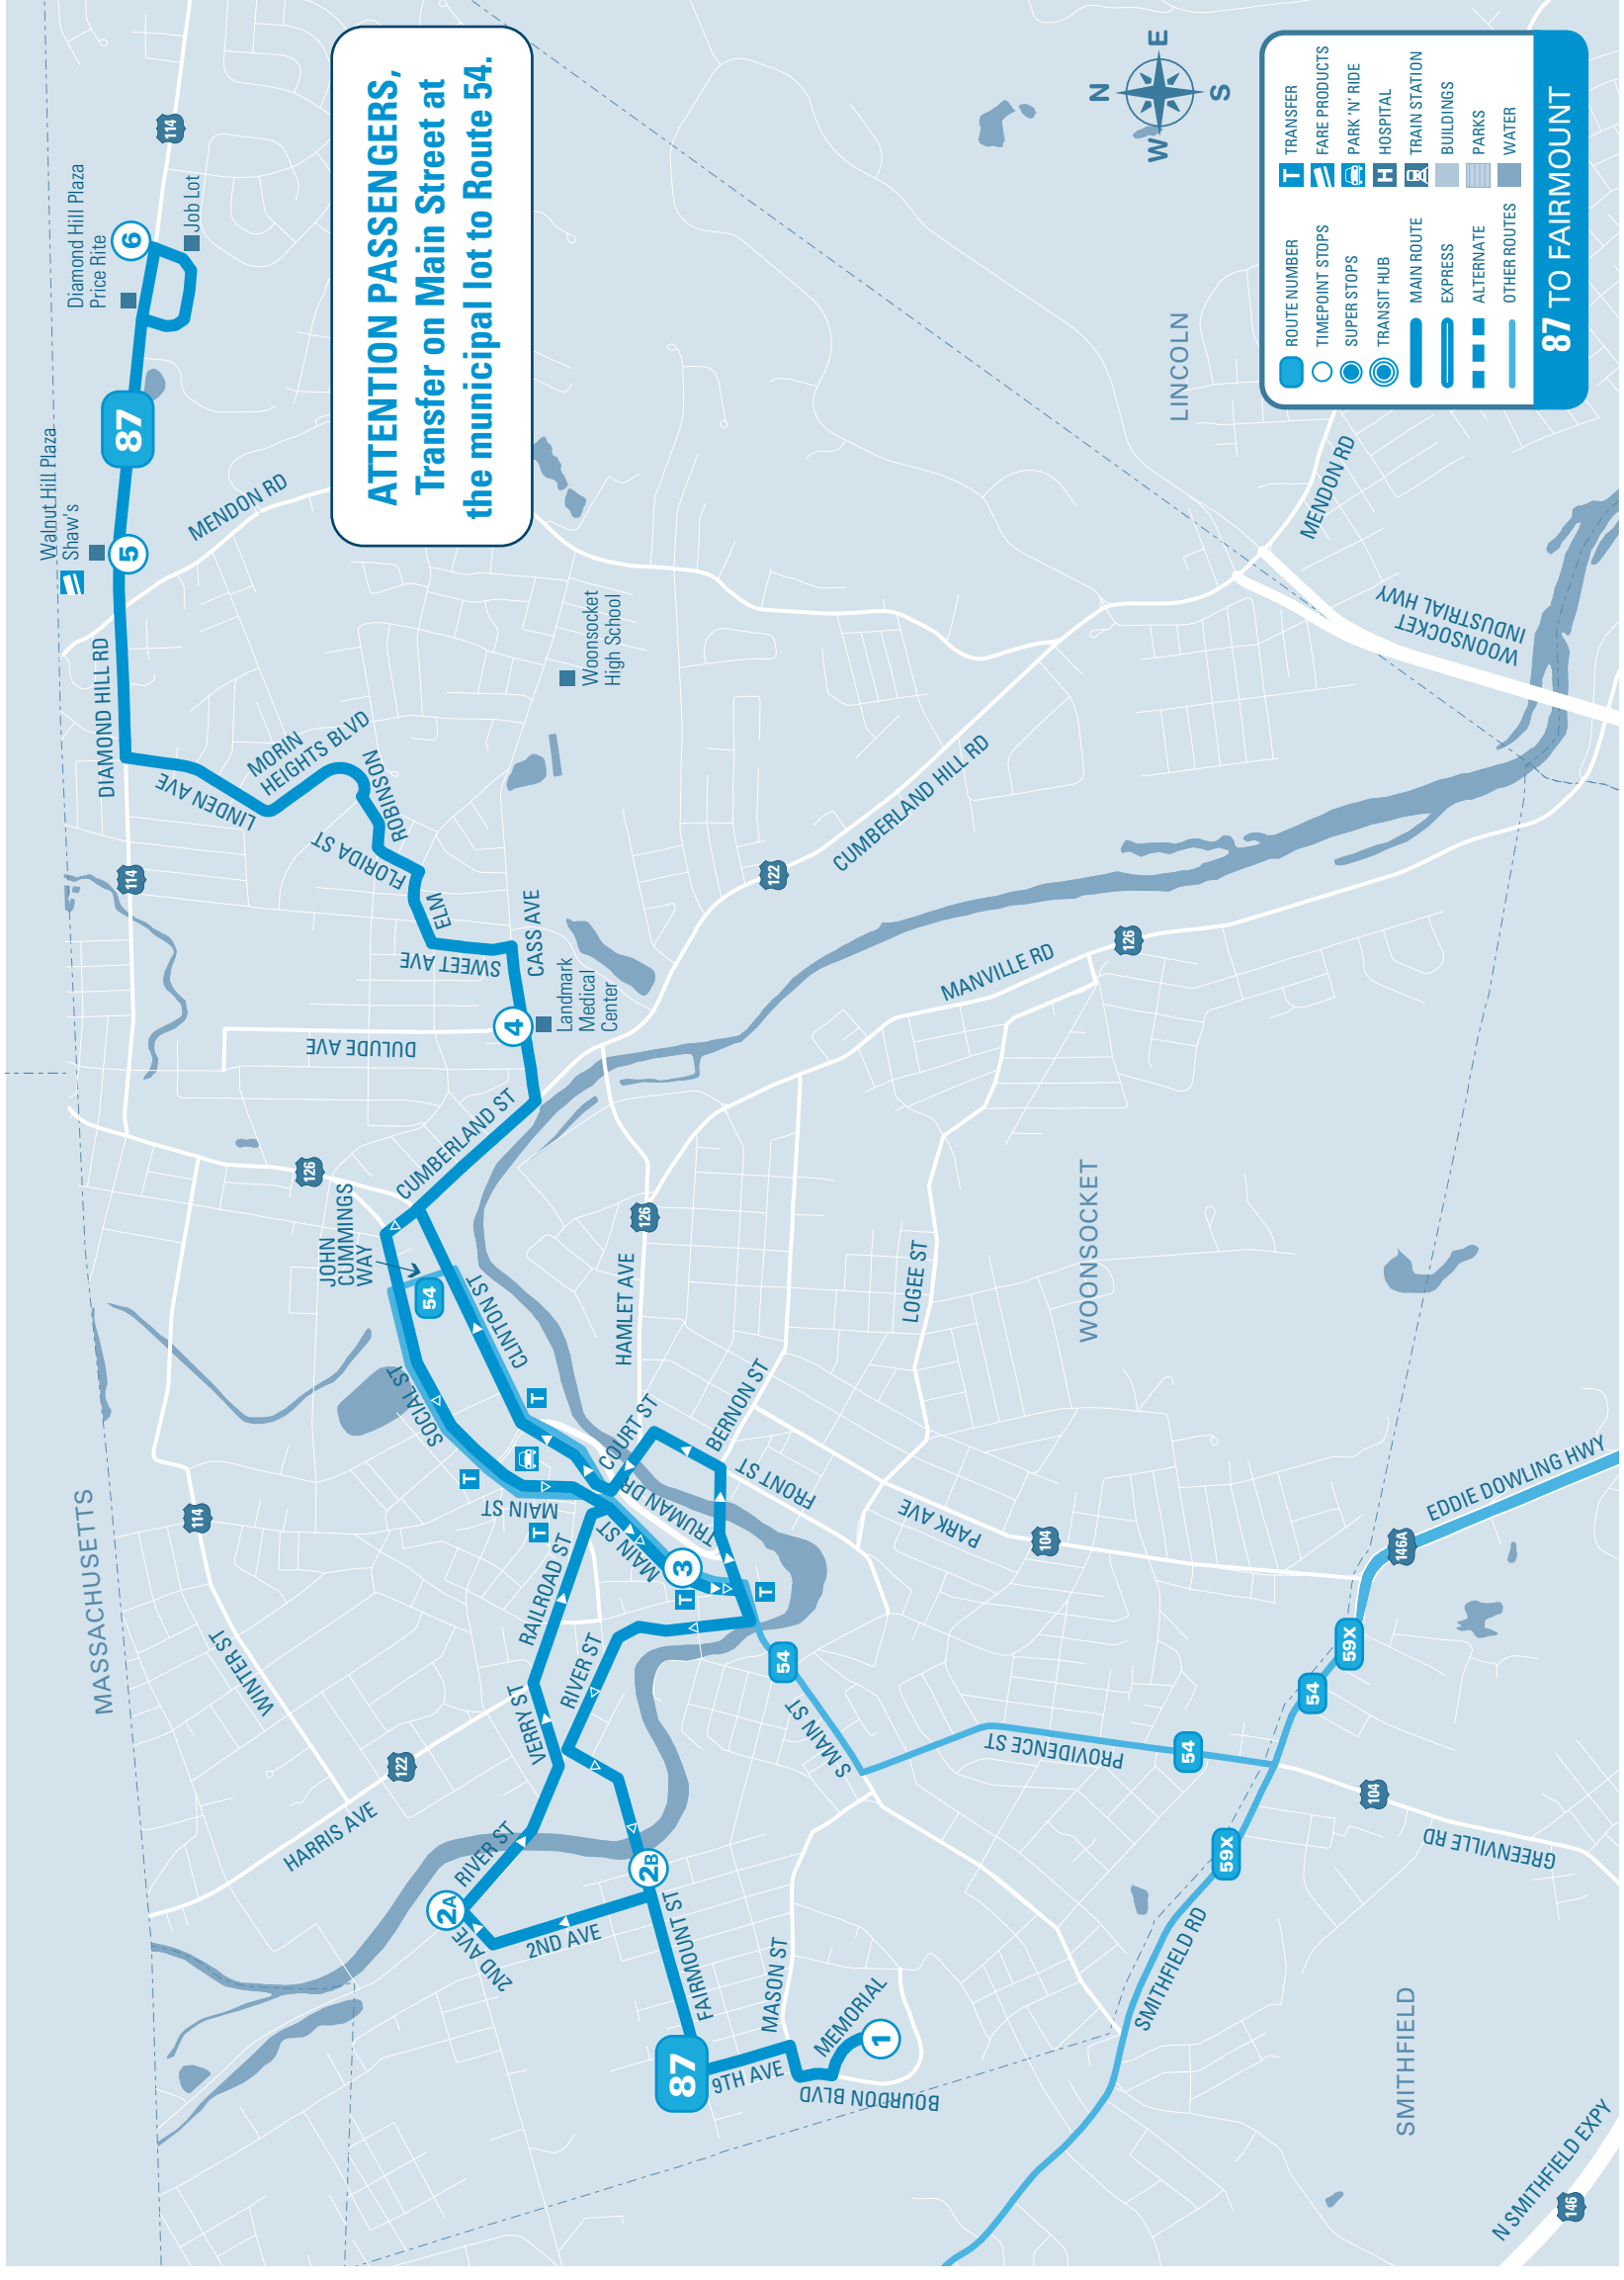

Cash Fares (Farebox-Exact Change Only)

Full Fare • Tarifa Básica.....	.....$2.00
Children under 5 ride free when accompanied by an adult.	
Children 12 years of age and under must be accompanied by an adult.	

WAVE Fares

Wave is our smart fare collection system. It's a convenient way to ride RIPTA with either a smart card or a smart phone.

Full Fare (1 hour of unlimited rides) •	
Tarifa Básica (1 hora de viajes ilimitados).....	.....$2.00
Day Pass • Pase de Día.....	.....$6.00
Monthly Pass • Pase Mensual.....	.....$70.00
Route 24L • Ruta 24L.....	.....$4.00

Visit RIPTA.com/wave for more information.

Reduced fares are available for Seniors, People with Disabilities, and Medicare Card Holders.

Visit RIPTA.com/reducedfare for details.

Una tarifa reducida está disponible para los Adultos Mayores, Personas con Discapacidades y cualquier persona con una Tarjeta de Identificación de Medicare.

Visite RIPTA.com/reducedfare para más información.

Holidays

Service operates Sunday/ Holiday service on the following days:

- **New Year's Day**
- **Labor Day**
- **Dr. Martin Luther King, Jr. Day**
- **Columbus Day**
- **Memorial Day**
- **Veterans Day**
- **Independence Day**
- **Thanksgiving Day**
- **Victory Day**
- **Christmas Day**

ATTENTION PASSENGERS,
Transfer on Main Street at
the municipal lot to Route 54.

87 TO FAIRMOUNT

- TRANSFER
- FARE PRODUCTS
- PARK 'N' RIDE
- HOSPITAL
- TRAIN STATION
- BUILDINGS
- PARKS
- WATER

Timepoint Stops	TRANSFER	Price	Diamond Hill	Walnut Hill Plaza	Cass & Dulude	Main St. (Municipal Lot)	Fairmount & Second	Memorial Drive
MONDAY TO FRIDAY								
AM								
		5:40	5:45	5:52	5:57	6:01	6:05	
		6:17	6:22	6:29	6:34	6:38	6:42	
		6:54	6:59	7:06	7:11	7:15	7:19	
		7:31	7:36	7:43	7:48	7:52	7:56	
		8:08	8:13	8:20	8:25	8:29	8:33	
		8:45	8:50	8:57	9:02	9:06	9:10	
		9:22	9:27	9:34	9:39	9:43	9:47	
		9:59	10:04	10:11	10:16	10:20	10:24	
		10:36	10:41	10:48	10:53	10:57	11:01	
		11:13	11:18	11:25	11:30	11:34	11:38	
		11:50	11:55	12:02	12:07	12:11	12:15	
		12:27	12:32	12:39	12:44	12:48	12:52	
PM								
		1:03	1:08	1:15	1:21	1:25	1:29	
		1:40	1:45	1:52	1:58	2:02	2:06	
		2:17	2:22	2:29	2:35	2:39	2:43	
		2:54	2:59	3:06	3:12	3:16	3:20	
		3:31	3:36	3:43	3:49	3:53	3:57	
		4:08	4:13	4:20	4:26	4:30	4:34	
		4:45	4:50	4:57	5:03	5:07	5:11	
		5:22	5:27	5:34	5:40	5:44	5:48	
		6:00	6:05	6:12	6:17	6:21	6:25	
		6:37	6:42	6:49	6:54	6:58	7:02	
		7:14	7:19	7:26	7:31	7:35	7:39	
		7:51	7:56	8:03	8:08	8:12	8:16	
		8:28	8:33	8:40	8:45	8:49	8:53	
		9:05	9:10	9:17	9:22	9:26	9:30