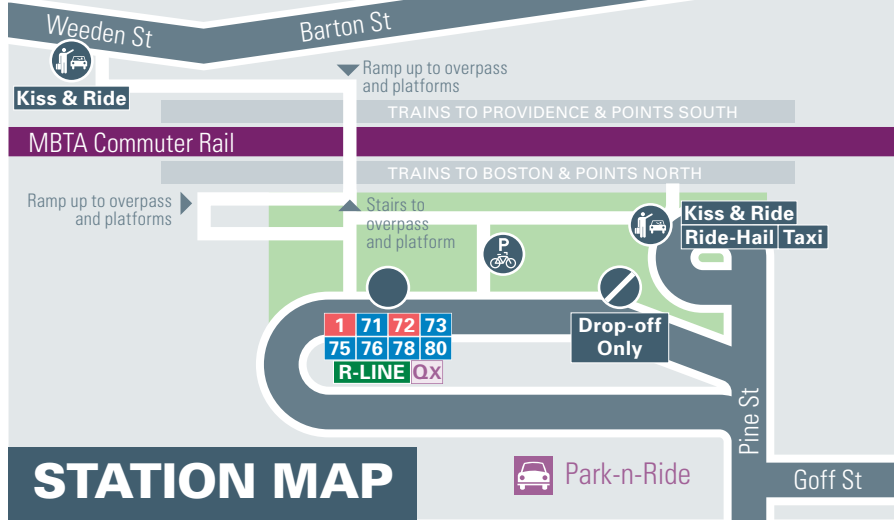

DOWNTOWN PAWTUCKET

LEGEND

High frequency service with multiple routes

Every 10 min

Every 20 min

Every 30 min or greater

Every 30 min or greater

Limited trips

Frequencies listed are for daytime service only.

STATION MAP

**Pawtucket-Central Falls
Transit Center
& MBTA Station**

Amtrak Northeast Corridor
MBTA Providence Line

76 80
1

R
78
QX

1
71

R

73

75

72

71

Broadway

Blackstone River

Kiss & Ride
Ride-Hail
Taxi

Park-n-Ride

Drop-off Only

TRAINS TO BOSTON & POINTS NORTH

TRAINS TO PROVIDENCE & POINTS SOUTH

Ramp up to overpass and platforms

Stairs to overpass and platform

Ramp up to overpass and platforms

Kiss & Ride

MBTA Commuter Rail