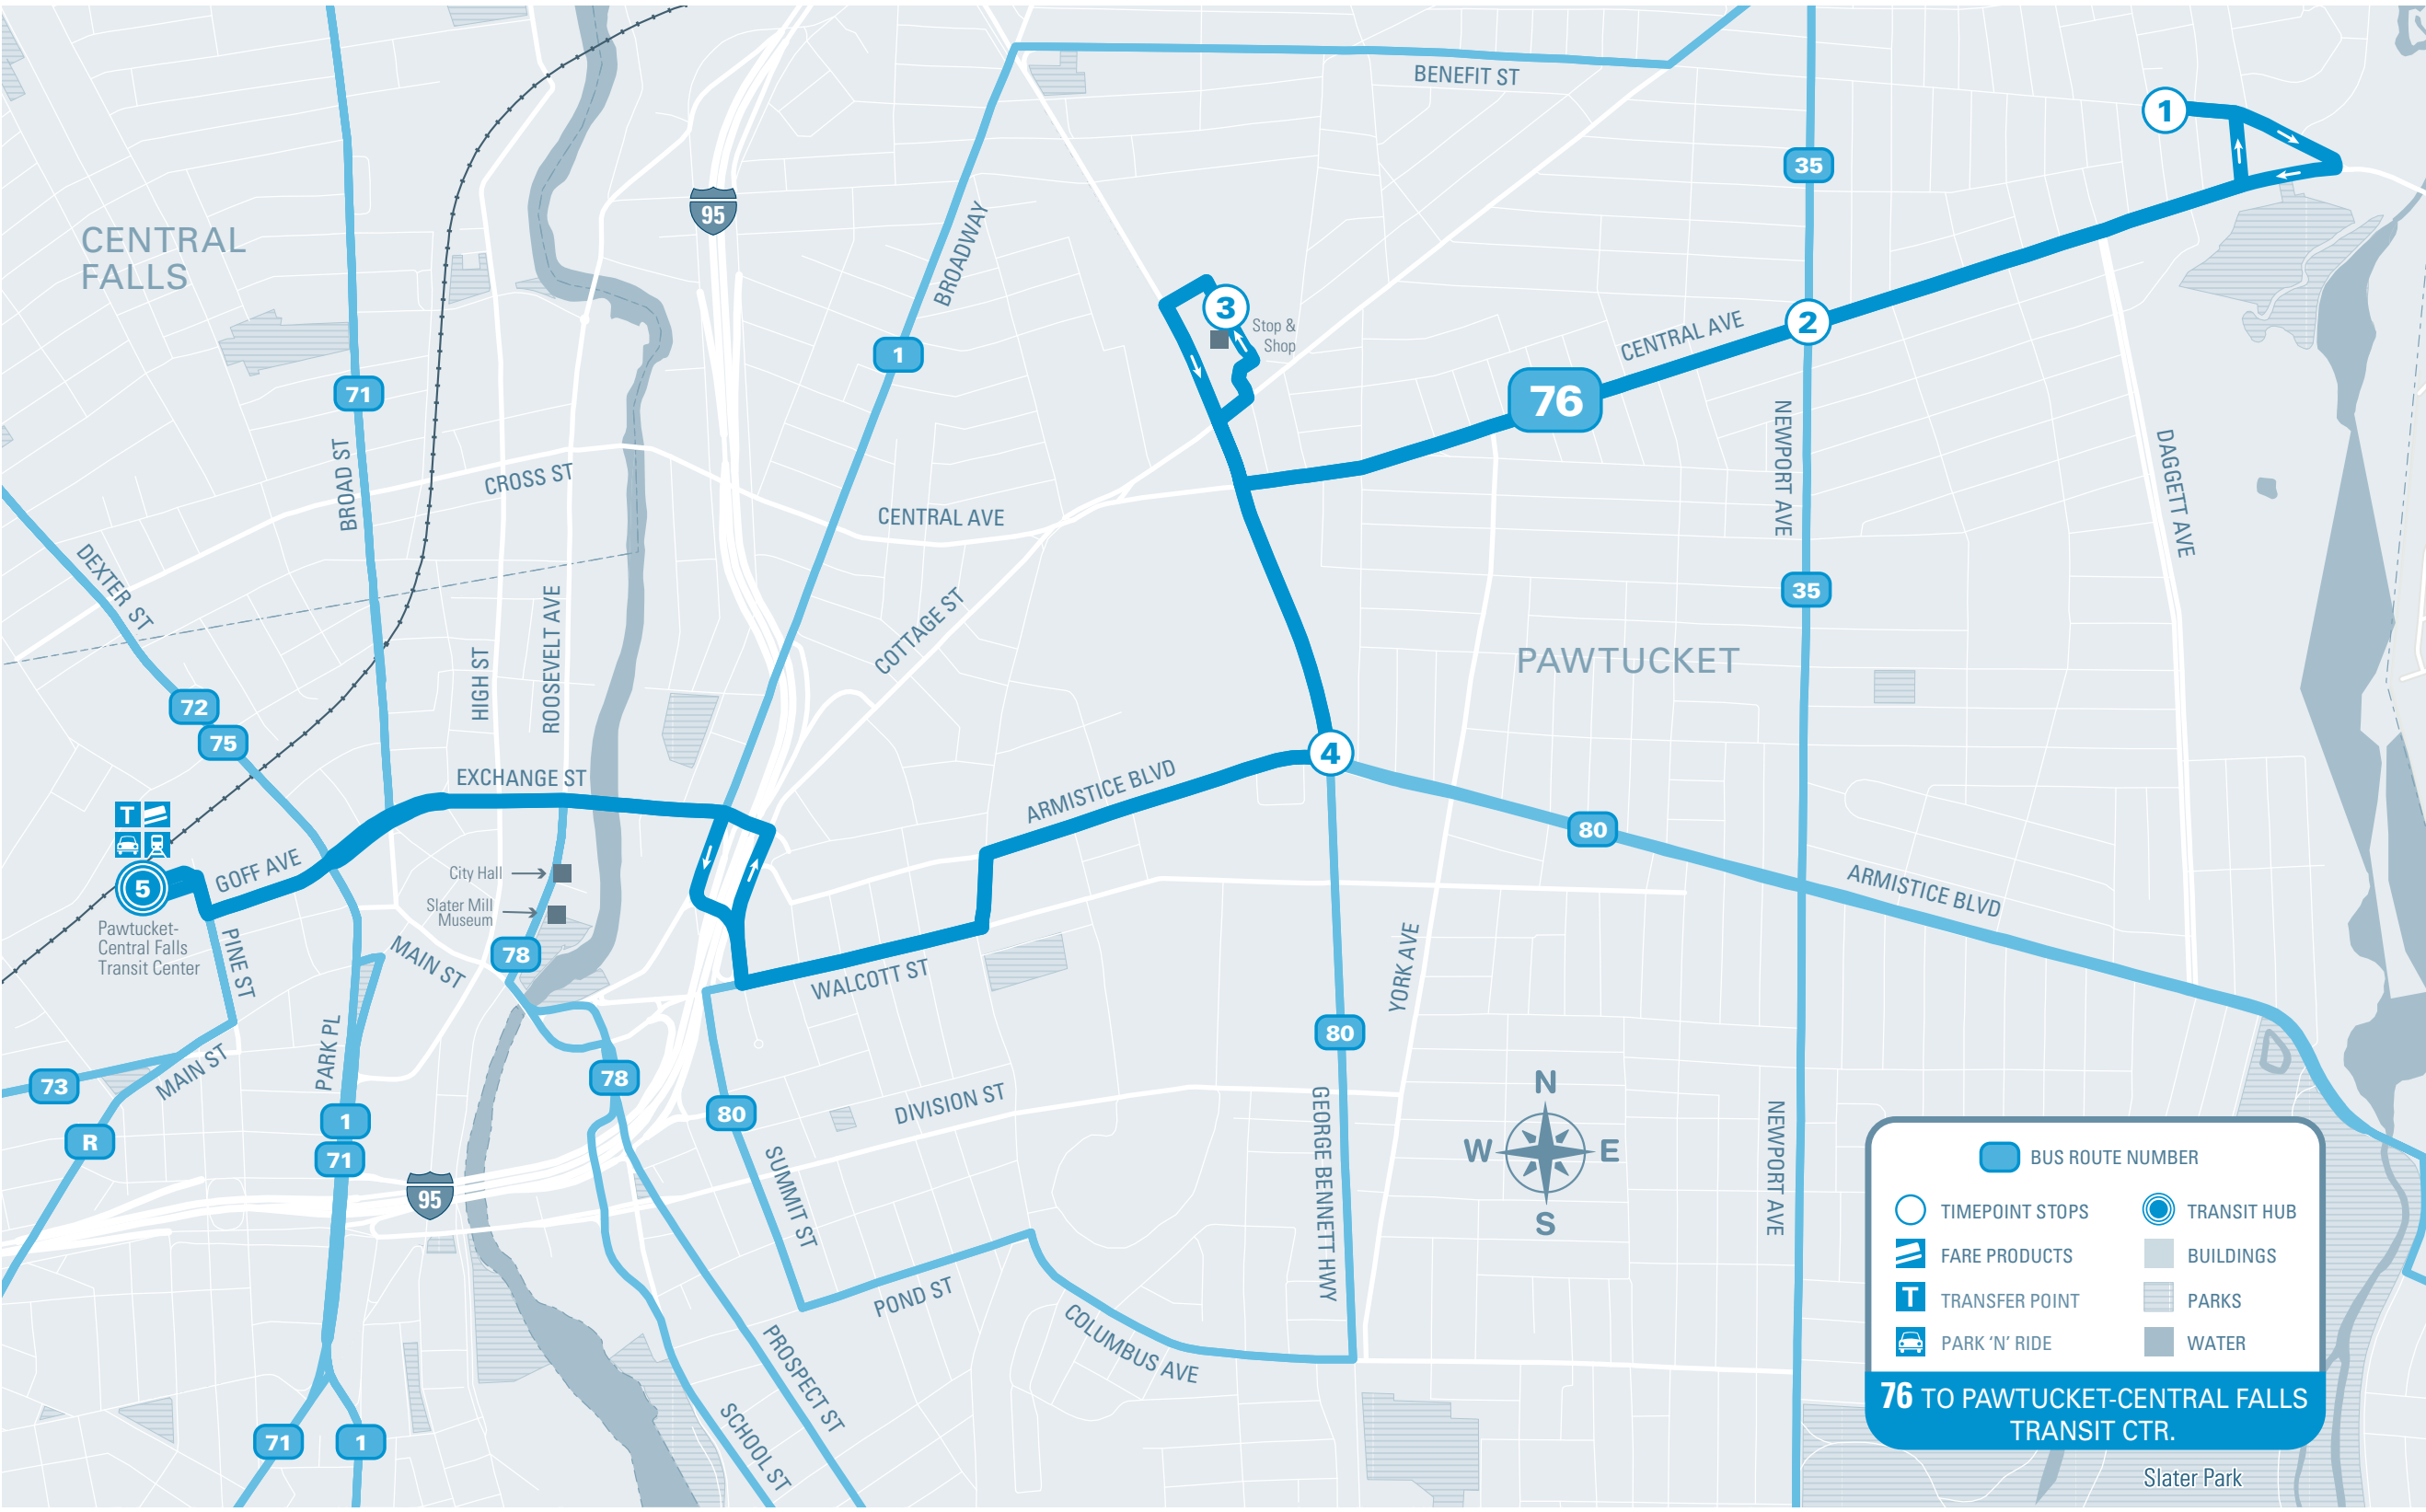

Central Avenue

MAJOR STOPS

- ① Benefit & Thurber
- ② Central & Newport
- ③ Stop & Shop (Pawtucket)
- ④ Armistice & George Bennett
- ⑤ PAWTUCKET-CENTRAL FALLS TRANSIT CENTER

TRANSIT FORWARD 2020 Route improvements! Learn More Inside.
Schedule E effective **January 23, 2023**

FREQUENCY
Monday to Friday: 6:15a-6:15p: 100 minutes
Saturday: 8a-6p: 60 minutes
Sunday / Holiday: No Service

FARES
Single Trip: $2.00
See Inside for Details

INFO
401-781-9400
RIPTA.COM

		①	②	③	④	⑤
Timepoint Stops		Benefit & Thurber	Central & Newport	Stop & Shop (Pawtucket)	Armistice & George Bennett	PAWTUCKET-CENTRAL FALLS TRANSIT CENTER
TRANSFER		1	35		80	HUB
MONDAY TO FRIDAY	AM	6:36	6:39	6:43	6:46	6:54
		8:19	8:23	8:27	8:30	8:38
		9:59	10:03	10:07	10:10	10:18
	PM	11:39	11:43	11:47	11:50	11:58
		1:19	1:23	1:27	1:30	1:38
		2:59	3:03	3:07	3:10	3:18
	4:39	4:43	4:47	4:50	4:58	
	6:19	6:23	6:28	6:31	6:39	

		①	②	③	④	⑤
Timepoint Stops		Benefit & Thurber	Central & Newport	Stop & Shop (Pawtucket)	Armistice & George Bennett	PAWTUCKET-CENTRAL FALLS TRANSIT CENTER
TRANSFER		1	35		80	HUB
SATURDAY	AM	7:51	7:54	7:58	8:01	8:08
		8:49	8:53	8:58	9:01	9:08
		9:49	9:53	9:58	10:01	10:08
	PM	10:49	10:53	10:58	11:01	11:08
		11:49	11:53	11:58	12:01	12:08
		12:49	12:53	12:58	1:01	1:08
	1:49	1:53	1:58	2:01	2:08	
	2:50	2:54	2:59	3:02	3:09	
	3:50	3:54	3:59	4:02	4:09	
	4:49	4:53	4:58	5:01	5:08	
	5:49	5:53	5:58	6:01	6:08	

SUNDAY / HOLIDAY: No Service

76 TO PAWTUCKET-CENTRAL FALLS TRANSIT CTR.

- BUS ROUTE NUMBER
- TIMEPOINT STOPS
- FARE PRODUCTS
- T TRANSFER POINT
- P PARK 'N' RIDE
- TRANSIT HUB
- BUILDINGS
- PARKS
- WATER

Slater Park