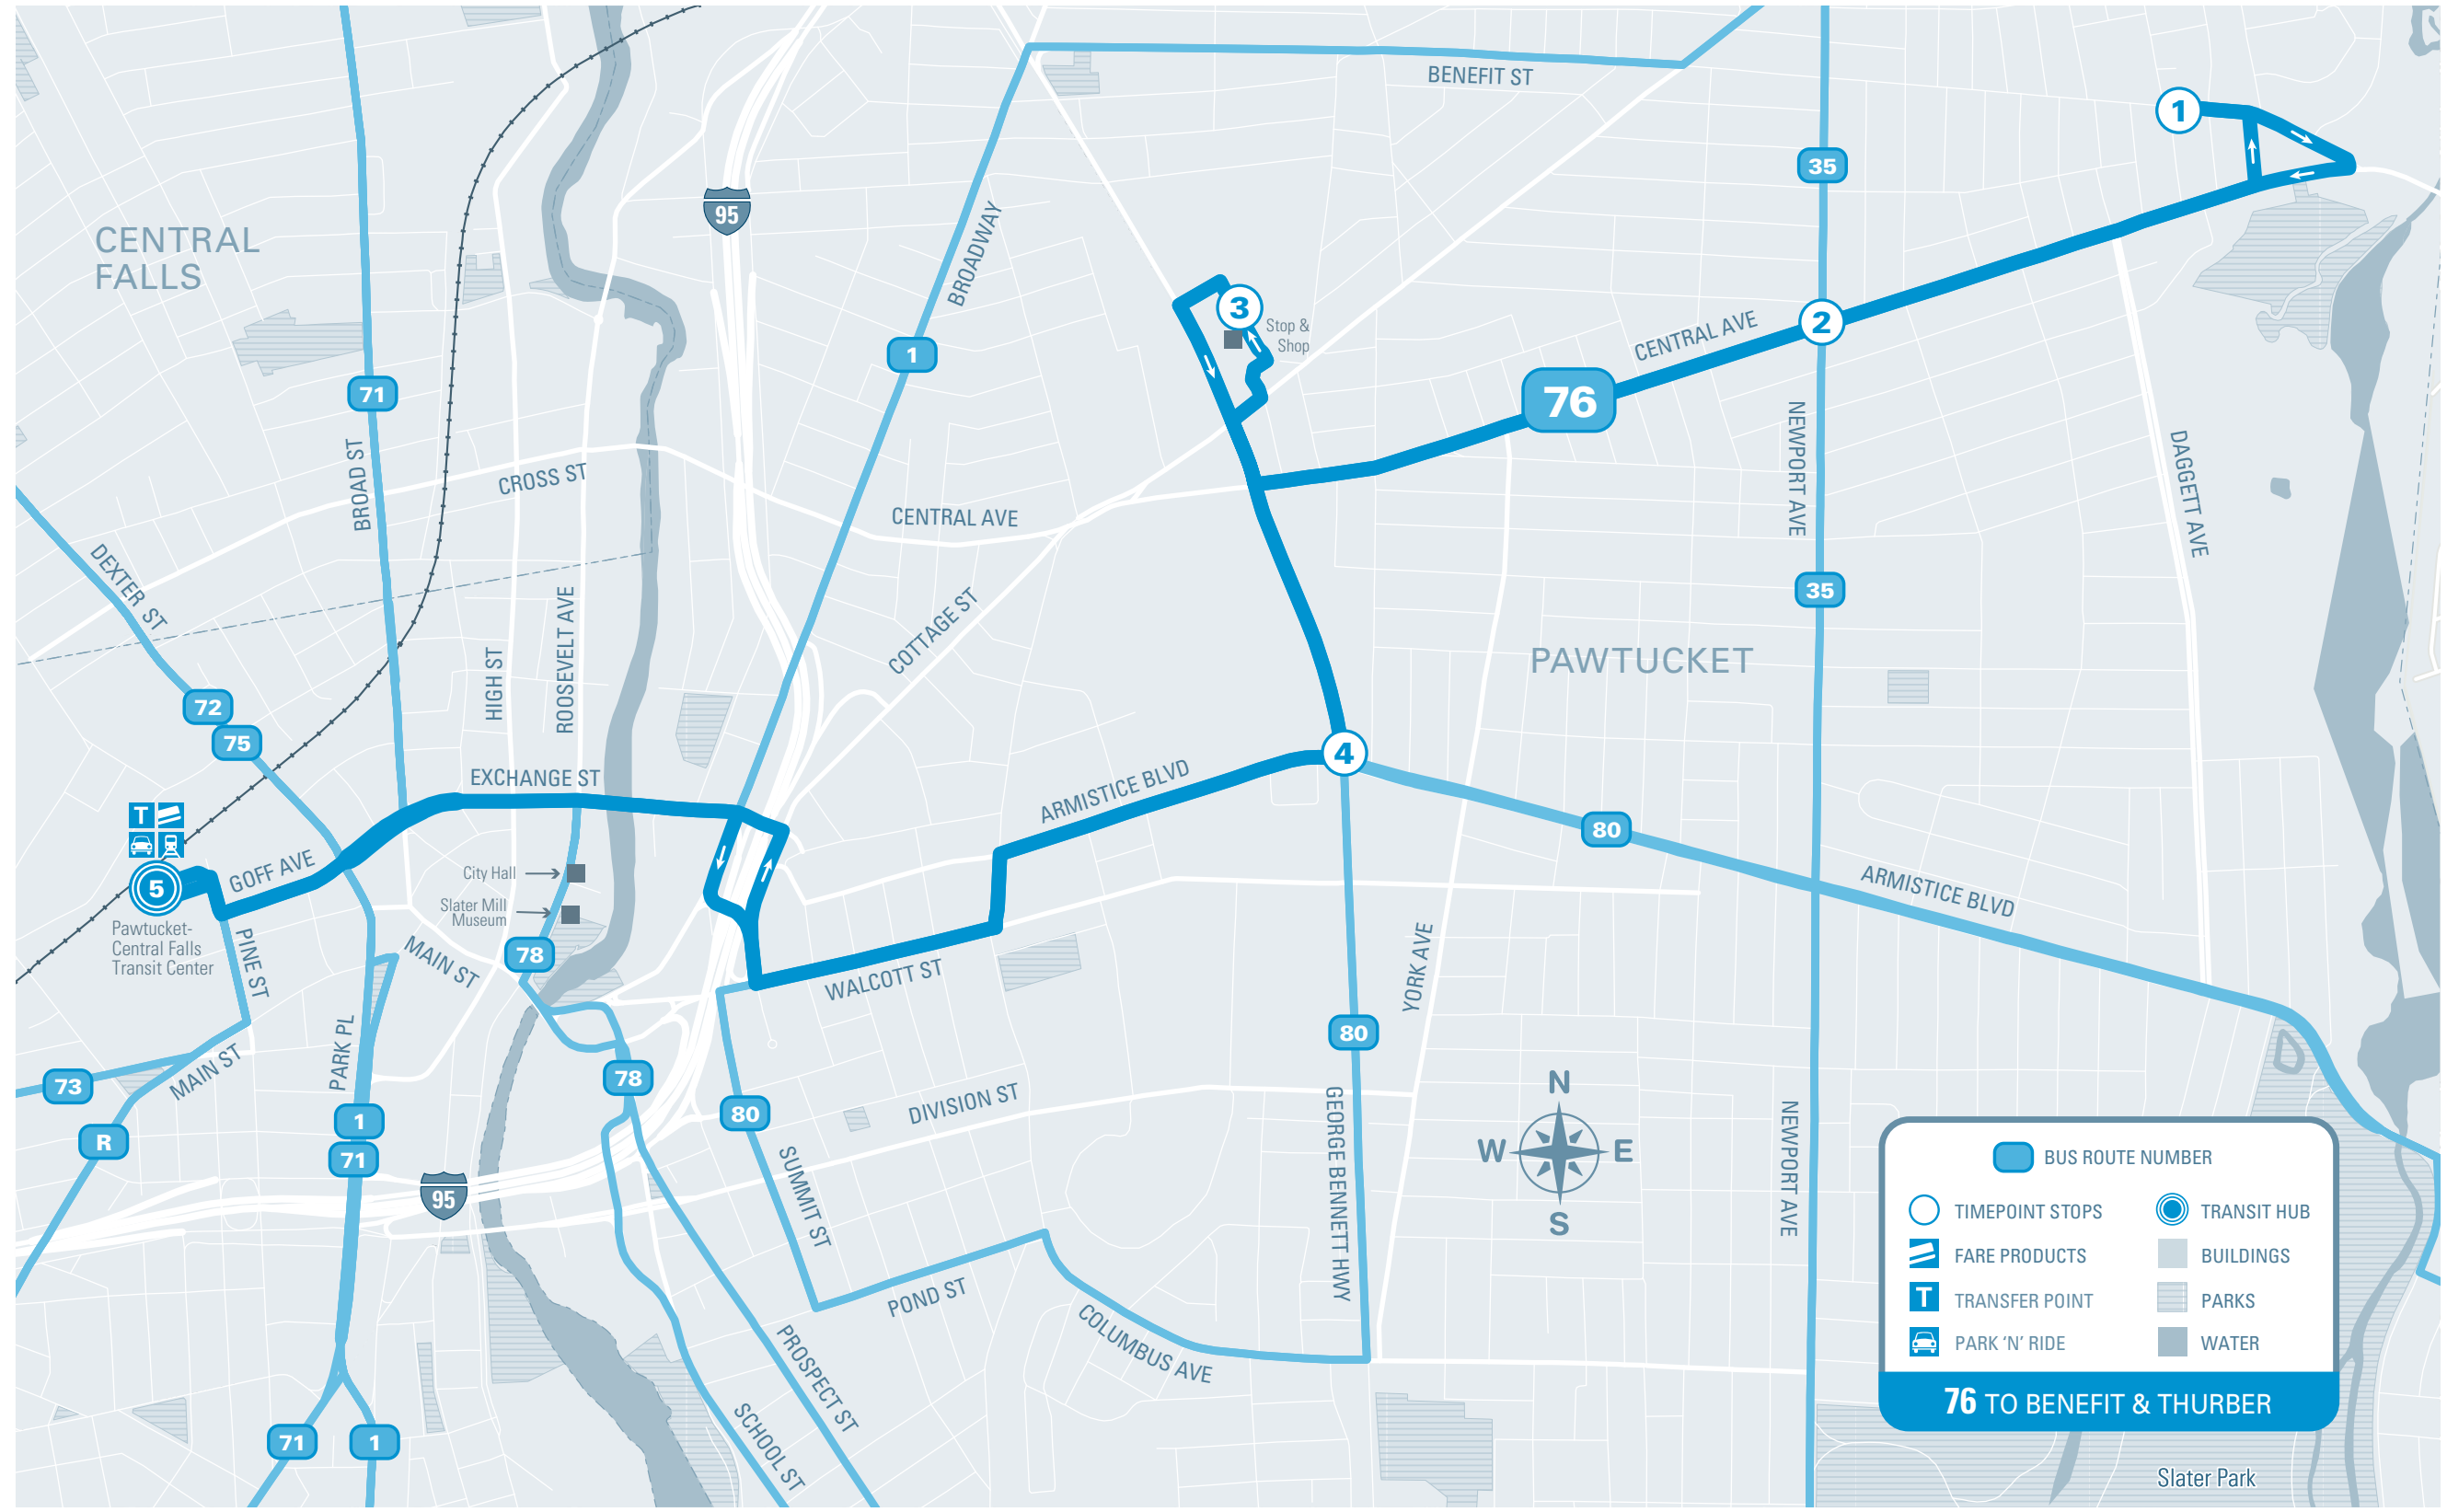

Central Avenue

MAJOR STOPS

- ① Benefit & Thurber
- ② Central & Newport
- ③ Stop & Shop (Pawtucket)
- ④ Armistice & George Bennett
- ⑤ PAWTUCKET-CENTRAL FALLS TRANSIT CENTER

TRANSIT FORWARD 2020 Route improvements! Learn More Inside.
 Schedule E effective **January 23, 2023**

		①	②	③	④	⑤
Timepoint Stops		Benefit & Thurber	Central & Newport	Stop & Shop (Pawtucket)	Armistice & George Bennett	PAWTUCKET-CENTRAL FALLS TRANSIT CENTER
TRANSFER		1	35		80	HUB
SATURDAY	AM	7:51	7:54	7:58	8:01	8:08
		8:49	8:53	8:58	9:01	9:08
		9:49	9:53	9:58	10:01	10:08
	PM	10:49	10:53	10:58	11:01	11:08
		11:49	11:53	11:58	12:01	12:08
		12:49	12:53	12:58	1:01	1:08
	1:49	1:53	1:58	2:01	2:08	
	2:50	2:54	2:59	3:02	3:09	
	3:50	3:54	3:59	4:02	4:09	
	4:49	4:53	4:58	5:01	5:08	
	5:49	5:53	5:58	6:01	6:08	

Visit RIPTA.com/TransitForwardRI to learn more.

401-781-9400 711 or 800-745-5555
 CustomerRelations@RIPTA.com RideRIPTA
 RIPTA.com/mobile-applications RIPTA_RI

		5	4	3	2	1
		PAWTUCKET-CENTRAL FALLS TRANSIT CENTER	Armistice & George Bennett	Stop & Shop (Pawtucket)	Central & Newport	Benefit & Thurber
Timepoint Stops	TRANSFER	HUB	80	35	35	1
MONDAY TO FRIDAY	AM	6:20	6:28	6:30	6:33	6:35
		8:00	8:09	8:12	8:16	8:18
		9:40	9:49	9:52	9:56	9:58
		11:20	11:28	11:31	11:36	11:38
PM	TRANSFER	1:00	1:08	1:11	1:16	1:18
		2:40	2:48	2:51	2:56	2:58
		4:20	4:28	4:31	4:36	4:38
		6:00	6:08	6:11	6:16	6:18

		5	4	3	2	1
		PAWTUCKET-CENTRAL FALLS TRANSIT CENTER	Armistice & George Bennett	Stop & Shop (Pawtucket)	Central & Newport	Benefit & Thurber
Timepoint Stops	TRANSFER	HUB	80	35	35	1
SATURDAY	AM	8:20	8:27	8:30	8:34	8:36
		9:20	9:27	9:30	9:34	9:36
		10:20	10:27	10:30	10:35	10:37
		11:20	11:27	11:30	11:35	11:37
PM	TRANSFER	12:20	12:27	12:30	12:35	12:37
		1:20	1:27	1:30	1:35	1:37
		2:20	2:27	2:30	2:35	2:37
		3:20	3:27	3:30	3:35	3:37
PM	TRANSFER	4:20	4:27	4:30	4:34	4:36
		5:20	5:27	5:30	5:34	5:36
		6:10	6:17	6:20	6:24	6:26