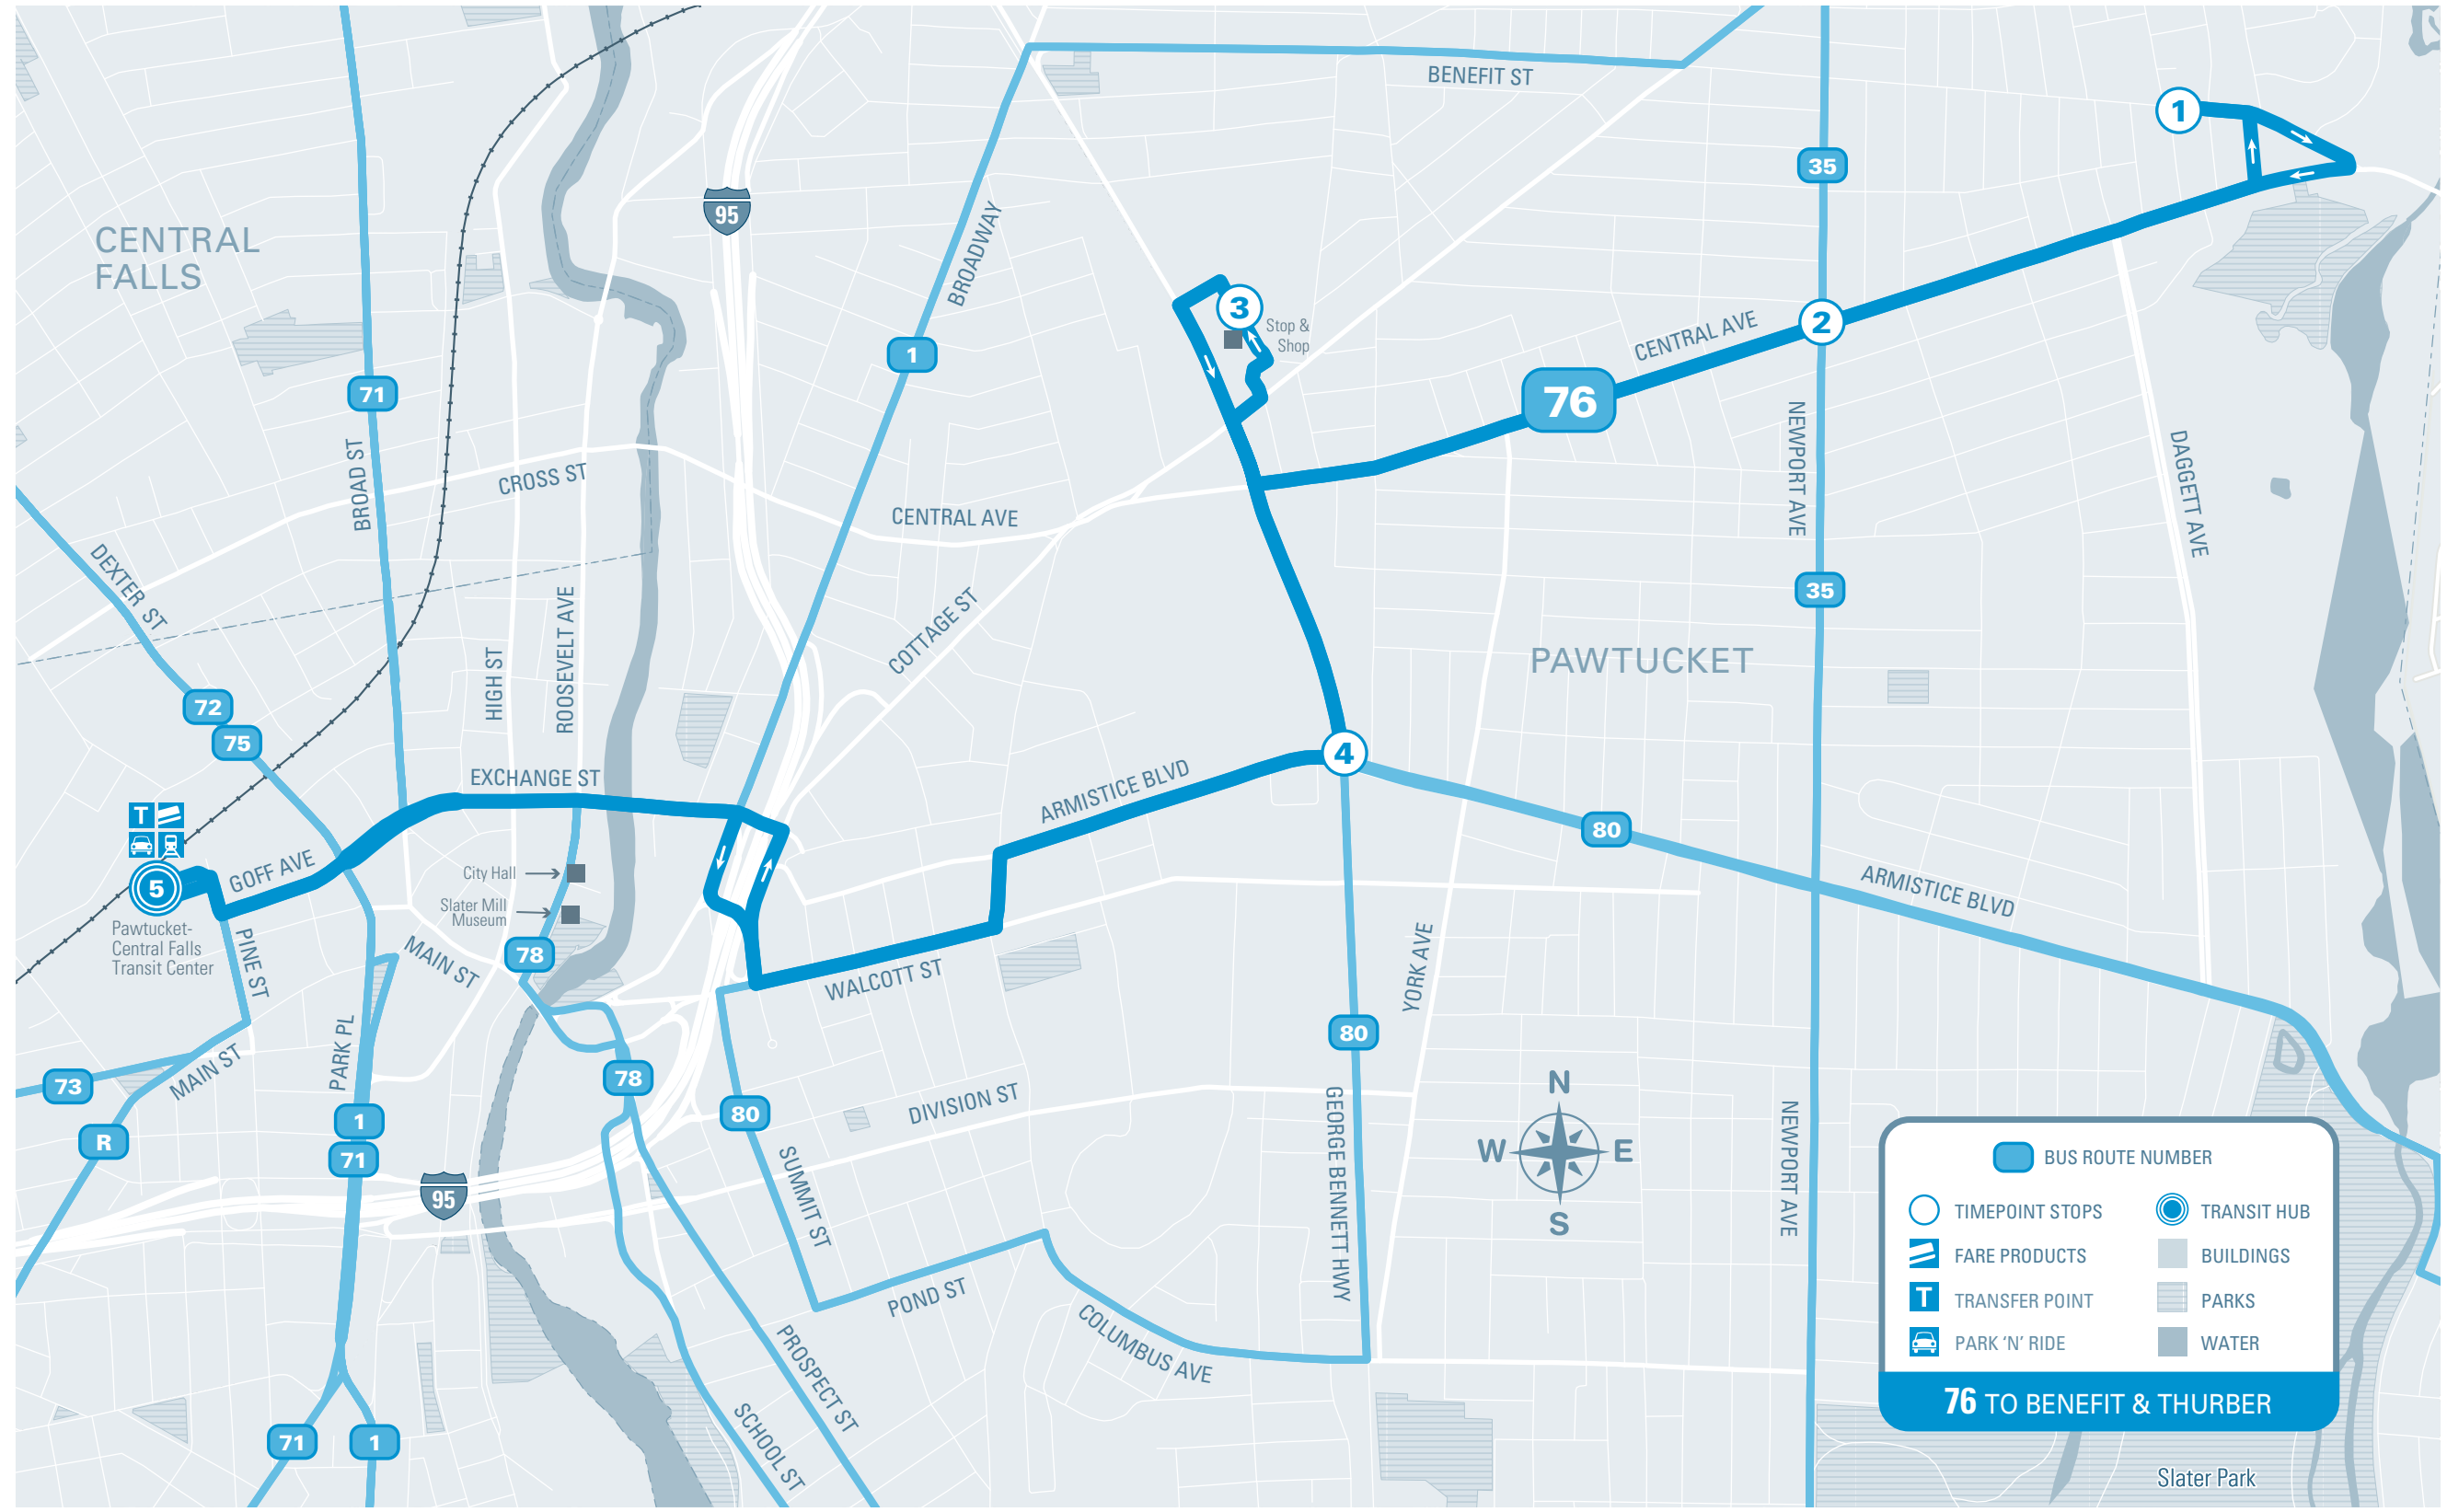

**WAVE Fares**

Wave is our smart fare collection system. It's a convenient way to ride RIPTA with either a smart card or a smart phone.

Full Fare (1 hour of unlimited rides) •  
 Tarifa Básica (1 hora de viajes ilimitados).....\$2.00  
 Day Pass • Pase de Día.....\$6.00  
 Monthly Pass • Pase Mensual.....\$70.00  
 Route 24L • Ruta 24L.....\$4.00

**WE'RE MOVING TRANSIT FORWARD!**

We are improving service as part of the state's first Transit Master Plan—Transit Forward RI 2040. This bold and ambitious plan is designed to help make Rhode Island a better and more prosperous place to live, work, and play.

		5	4	3	2	1
		PAWTUCKET-CENTRAL FALLS TRANSIT CENTER	Armistice & George Bennett	Stop & Shop (Pawtucket)	Central & Newport	Benefit & Thurber
Timepoint Stops	TRANSFER	HUB	80	35	35	1
MONDAY TO FRIDAY	AM	6:20	6:28	6:30	6:33	6:35
		8:00	8:09	8:12	8:16	8:18
		9:40	9:49	9:52	9:56	9:58
		11:20	11:28	11:31	11:36	11:38
PM	TRANSFER	1:00	1:08	1:11	1:16	1:18
		2:40	2:48	2:51	2:56	2:58
		4:20	4:28	4:31	4:36	4:38
		6:00	6:08	6:11	6:16	6:18

		5	4	3	2	1
		PAWTUCKET-CENTRAL FALLS TRANSIT CENTER	Armistice & George Bennett	Stop & Shop (Pawtucket)	Central & Newport	Benefit & Thurber
Timepoint Stops	TRANSFER	HUB	80	35	35	1
SATURDAY	AM	8:20	8:27	8:30	8:34	8:36
		9:20	9:27	9:30	9:34	9:36
		10:20	10:27	10:30	10:35	10:37
		11:20	11:27	11:30	11:35	11:37
PM	TRANSFER	12:20	12:27	12:30	12:35	12:37
		1:20	1:27	1:30	1:35	1:37
		2:20	2:27	2:30	2:35	2:37
		3:20	3:27	3:30	3:35	3:37
PM	TRANSFER	4:20	4:27	4:30	4:34	4:36
		5:20	5:27	5:30	5:34	5:36
		6:10	6:17	6:20	6:24	6:26