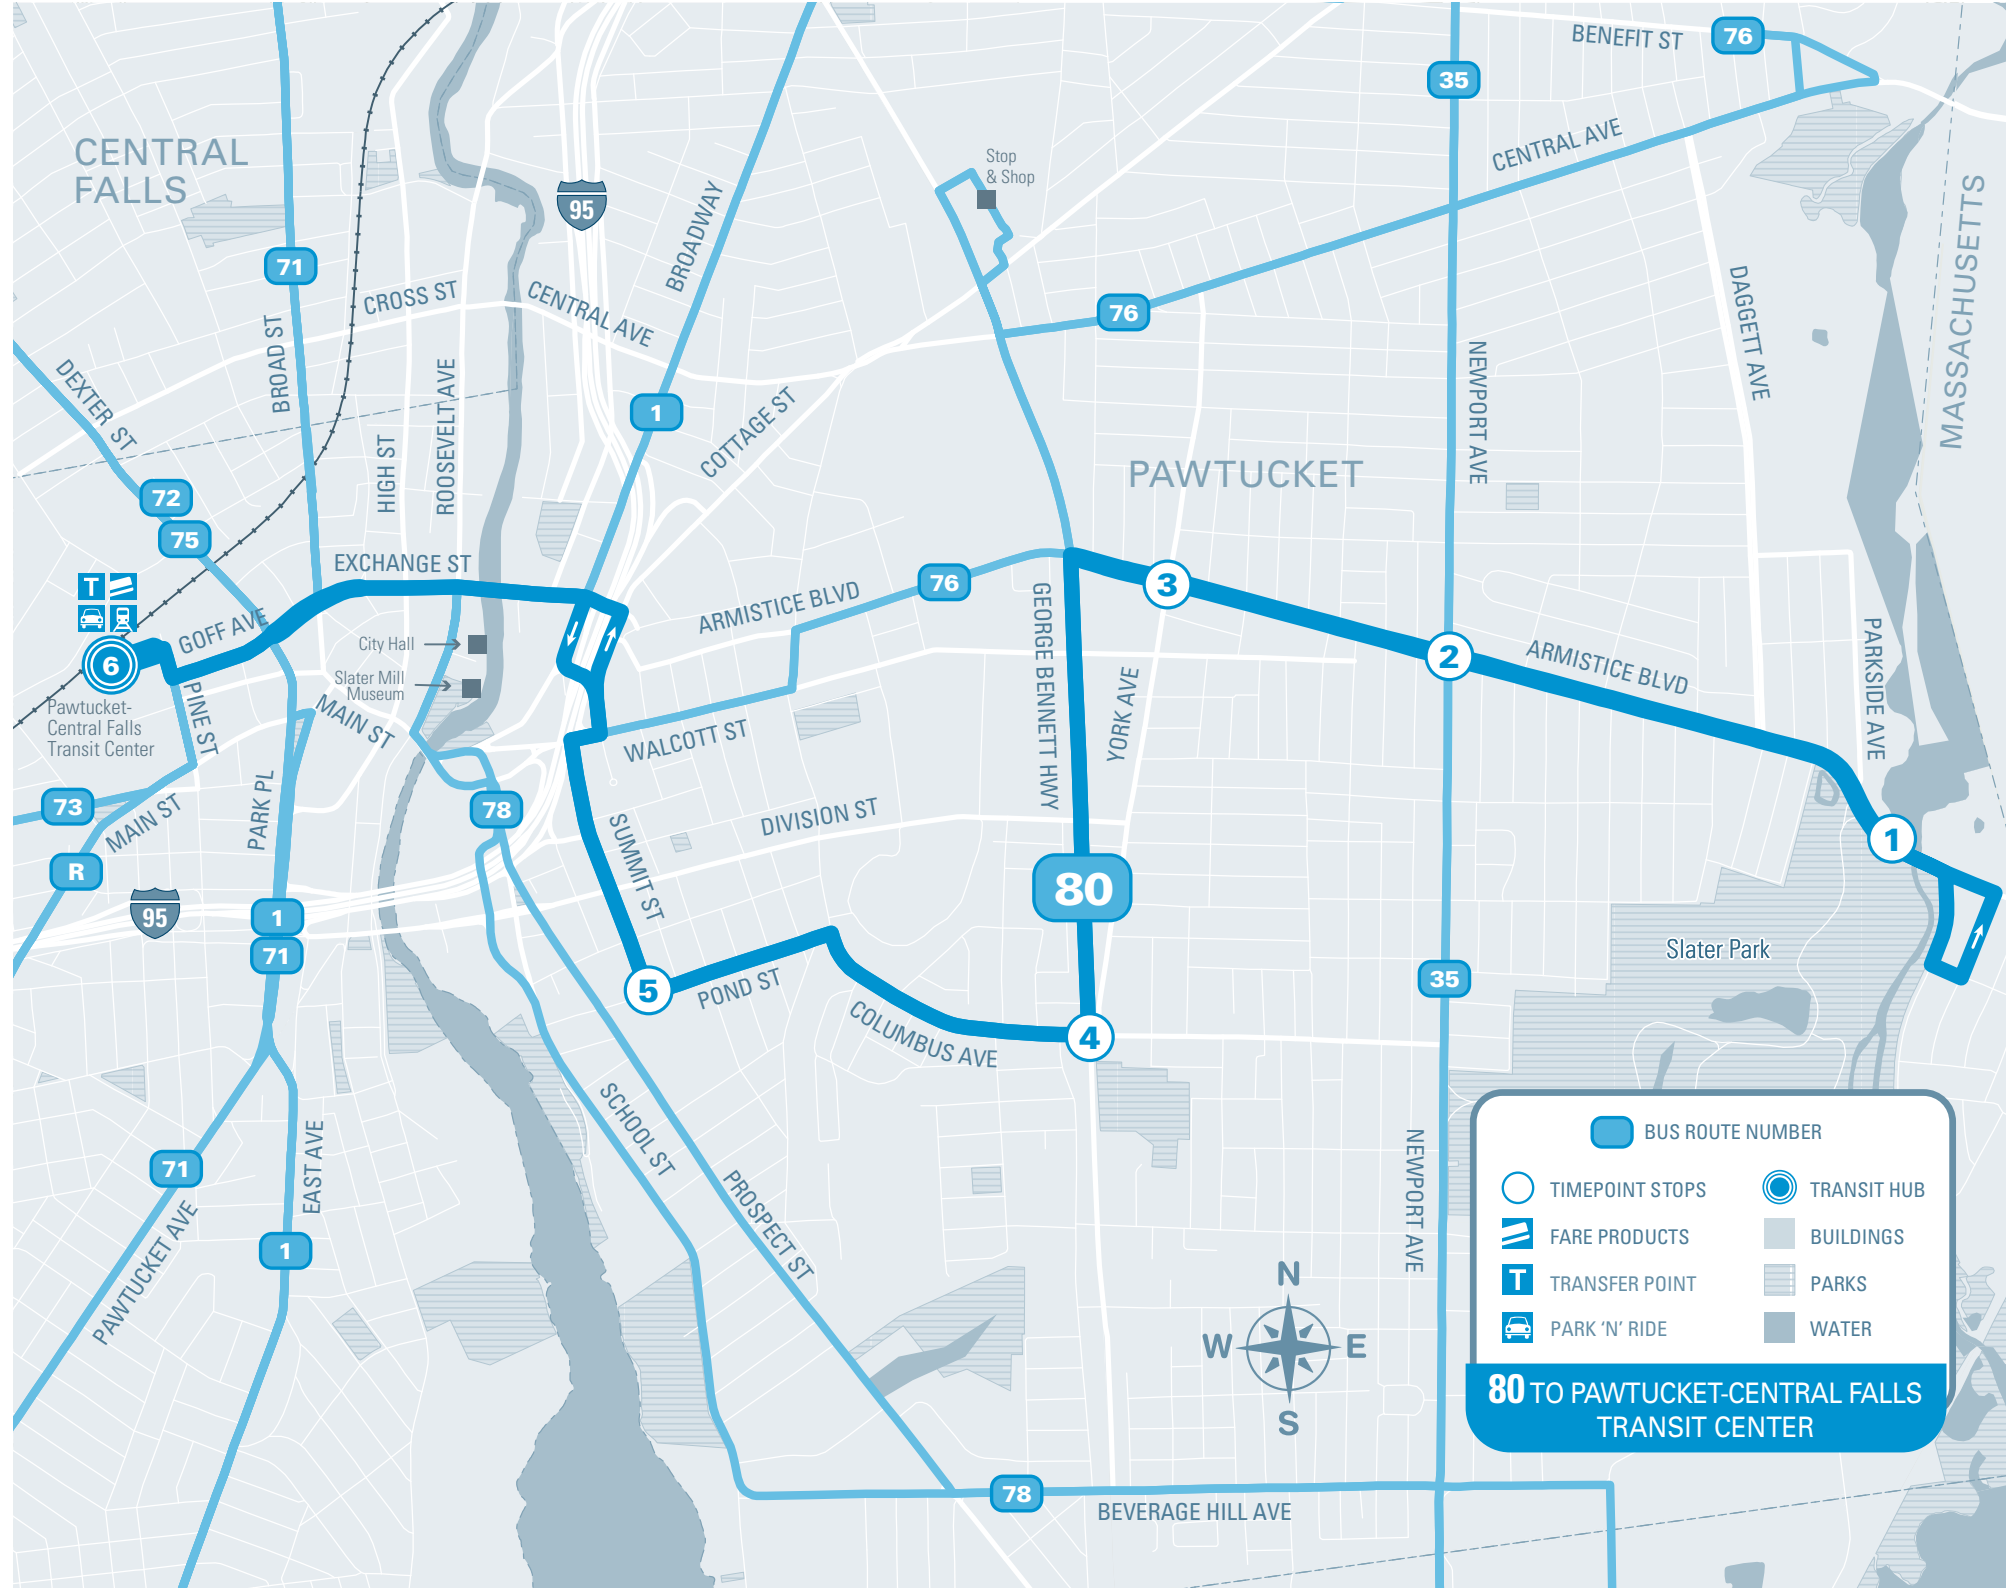

Timepoint Stops	MONDAY TO FRIDAY		PAWTUCKET-CENTRAL FALLS TRANSIT CENTER HUB
	AM	PM	
Slater Park	5:50	7:08	6:09
Armistice & Newport	5:53	7:11	7:47
Armistice & York	5:55	7:13	9:27
Columbus & George Bennett	5:59	7:17	11:07
Memorial Hospital	6:02	7:20	12:47
PAWTUCKET-CENTRAL FALLS TRANSIT CENTER	6:09	7:27	2:27
			4:07
			5:47
			7:27

**SATURDAY / SUNDAY / HOLIDAY: No Service**

**80 TO PAWTUCKET-CENTRAL FALLS TRANSIT CENTER**

- BUS ROUTE NUMBER
- TIMEPOINT STOPS
- TRANSIT HUB
- FARE PRODUCTS
- BUILDINGS
- TRANSFER POINT
- PARKS
- PARK 'N' RIDE
- WATER

## Armistice Blvd.

- MAJOR STOPS**
- Slater Park
  - Armistice & Newport
  - Armistice & York
  - Columbus & George Bennett
  - Memorial Hospital
  - PAWTUCKET-CENTRAL FALLS TRANSIT CENTER**

**TRANSIT FORWARD 2040** Route improvements! Learn More Inside.  
 Schedule Effective **January 23, 2023**