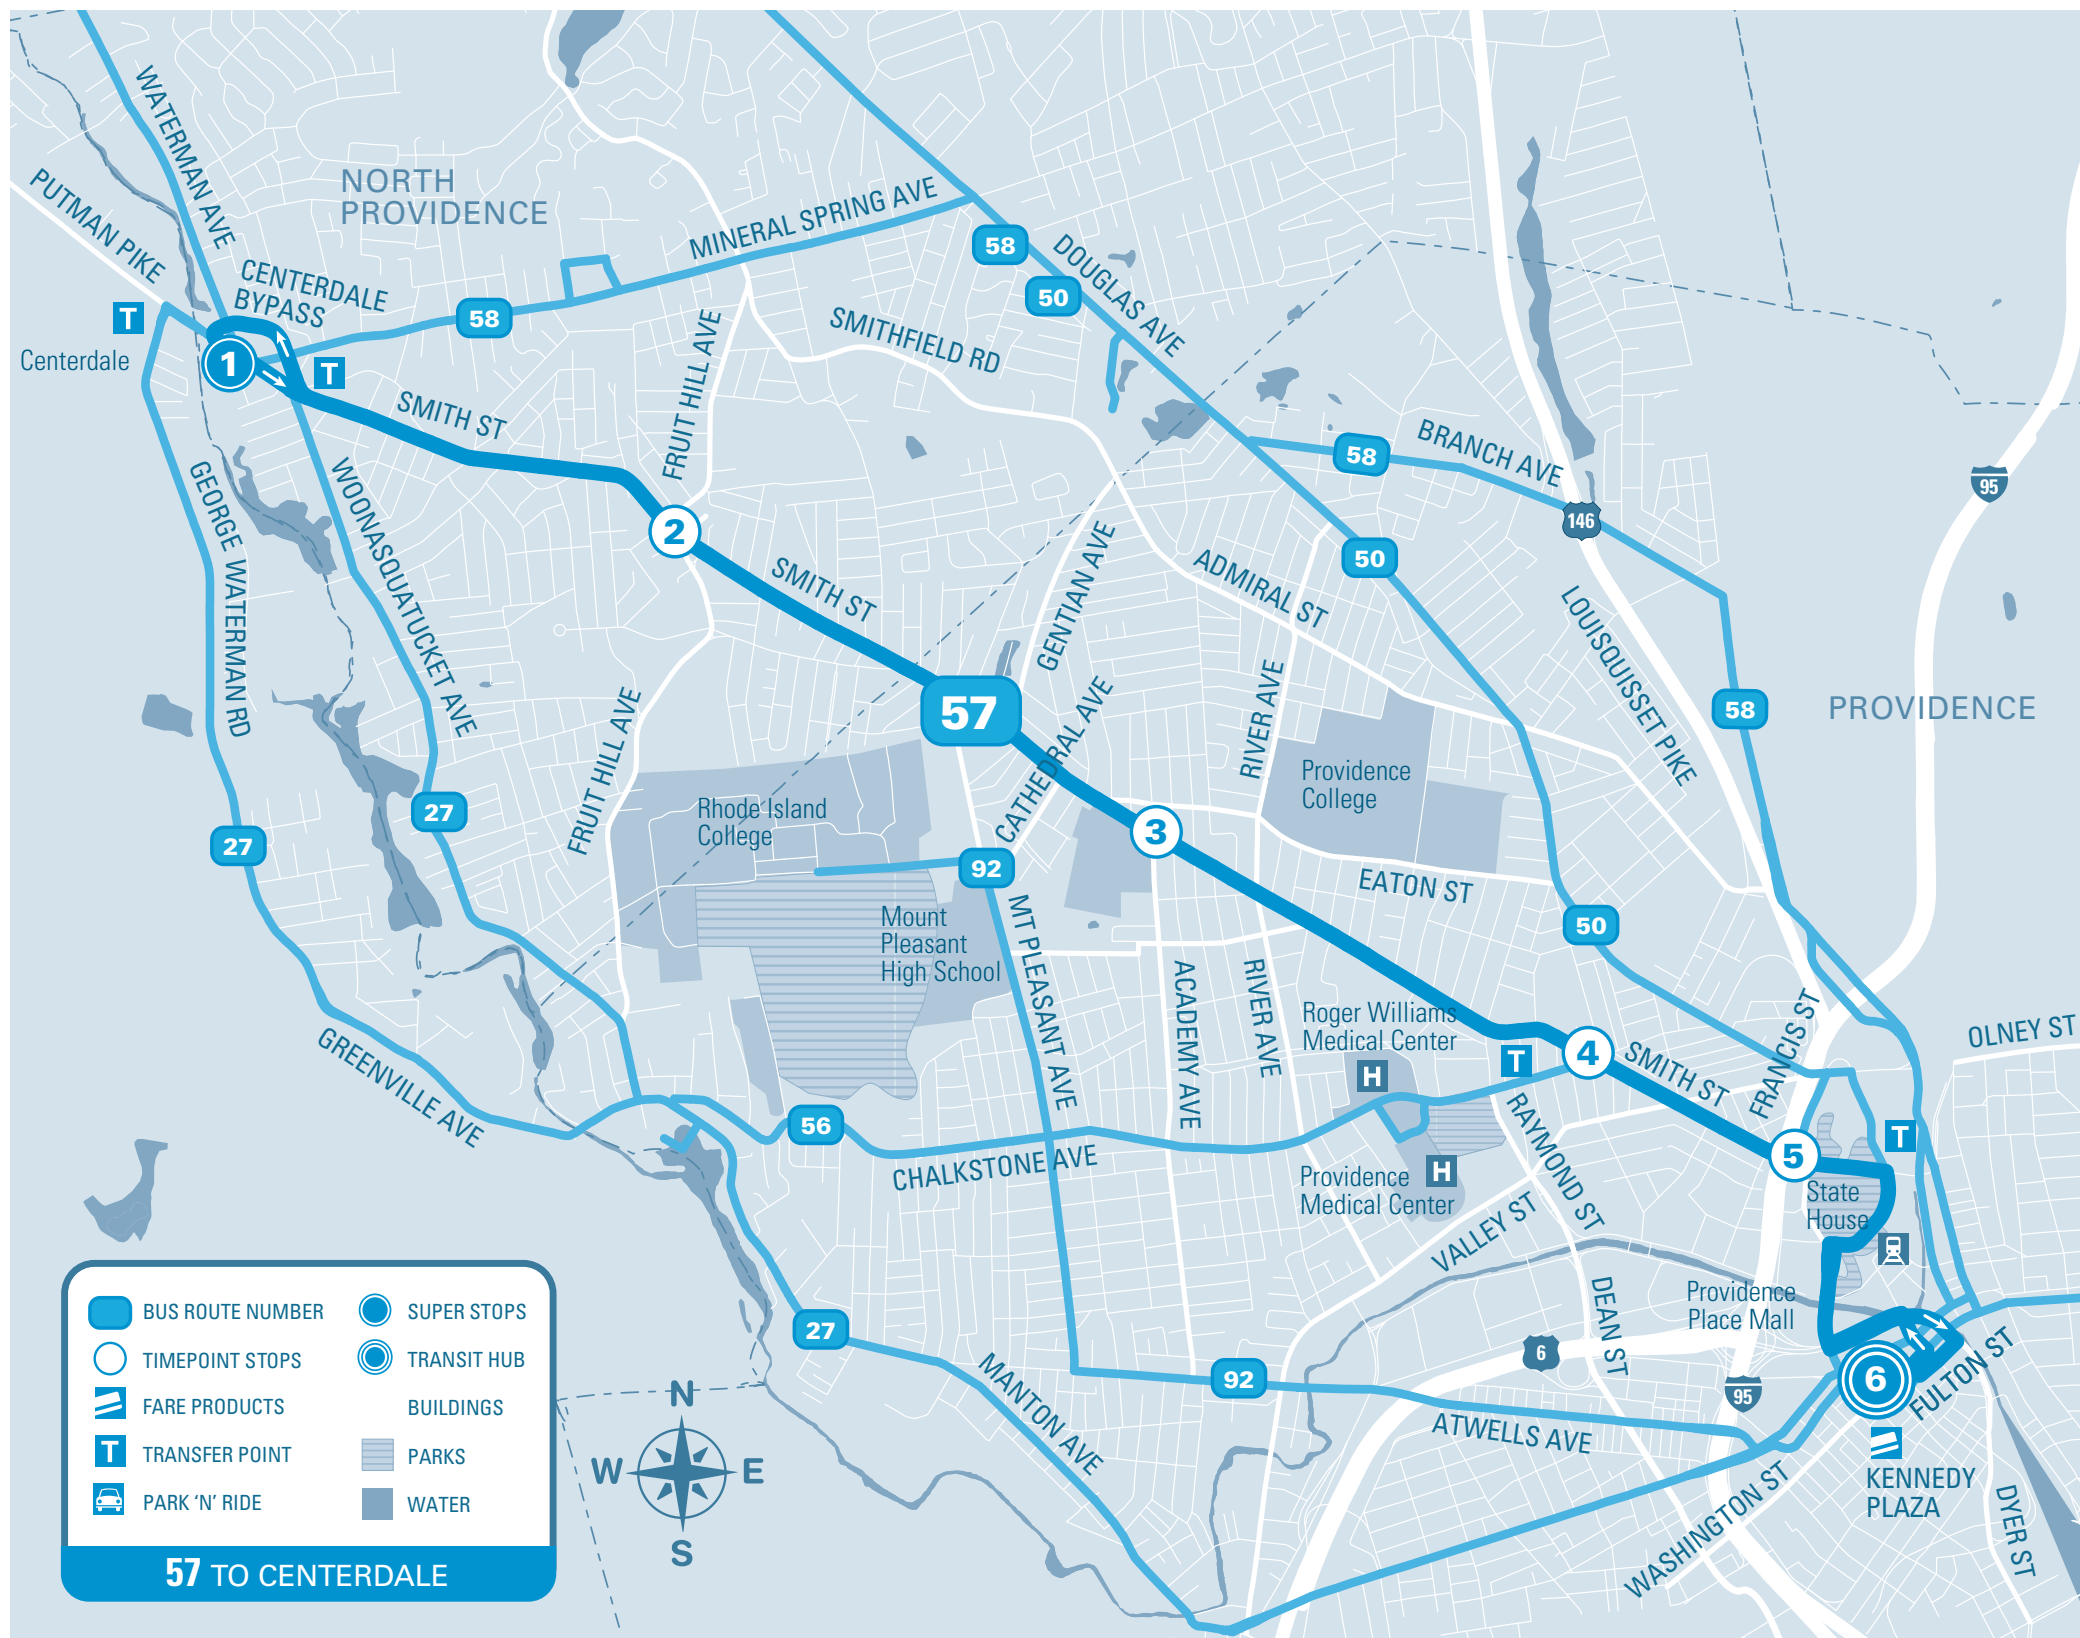

Cash Fares (Farebox-Exact Change Only)

Full Fare • Tarifa Básica.....$2.00
Children under 5 ride free when accompanied by an adult.
Children 12 years of age and under must be accompanied by an adult.

Wave is our smart fare collection system. It's a convenient way to ride RIPTA with either a smart card or a smart phone.

Full Fare (1 hour of unlimited rides) •
Tarifa Básica (1 hora de viajes ilimitados).....$2.00
Day Pass • Pase de Día.....$6.00
Monthly Pass • Pase Mensual.....$70.00
Route 24L • Ruta 24L.....$4.00

Visit RIPTA.com/wave for more information.

Reduced fares are available for Seniors, People with Disabilities, and Medicare Card Holders.

Visit RIPTA.com/reducedfare for details.

Una tarifa reducida está disponible para los Adultos Mayores, Personas con Discapacidades y cualquier persona con una Tarjeta de Identificación de Medicare.

Visite RIPTA.com/reducedfare para más información.

Holidays

Service operates Sunday / Holiday service on the following days:

New Year's Day	Labor Day
Dr. Martin Luther King, Jr. Day	Columbus Day
Memorial Day	Veterans Day
Independence Day	Thanksgiving Day
Victory Day	Christmas Day

401-781-9400 711 or 800-745-5555
CustomerService@RIPTA.com RideRIPTA
RIPTA.com/mobile-applications RIPTA_RI

OUTBOUND TO CENTERDALE

Timepoint Stops	6 KENNEDY PLAZA Stop V	5 Smith & Francis	4 Smith & Chalkstone	3 Smith & Academy	2 Smith & Fruit Hill	1 CENTERDALE	
TRANSFER	HUB	50	56			27, 58	
MONDAY TO FRIDAY	AM	6:07	6:11	6:13	6:17	6:21	6:24
	6:42	6:46	6:48	6:52	6:56	6:59	
	7:17	7:22	7:25	7:29	7:33	7:36	
	7:52	7:57	8:00	8:04	8:08	8:11	
	8:27	8:32	8:35	8:39	8:43	8:46	
	9:02	9:07	9:10	9:14	9:18	9:21	
	9:37	9:42	9:45	9:49	9:53	9:56	
	10:12	10:17	10:20	10:24	10:28	10:31	
	10:47	10:52	10:55	10:59	11:03	11:06	
	11:22	11:27	11:30	11:34	11:38	11:41	
	11:57	12:02	12:05	12:09	12:13	12:16	
	12:32	12:37	12:40	12:44	12:48	12:51	
PM	1:07	1:12	1:15	1:20	1:25	1:28	
1:42	1:47	1:50	1:55	2:00	2:03		
2:17	2:22	2:25	2:30	2:35	2:38		
2:52	2:57	3:00	3:06	3:11	3:14		
3:27	3:32	3:36	3:42	3:47	3:50		
4:02	4:09	4:13	4:19	4:24	4:27		
4:37	4:44	4:48	4:54	4:59	5:02		
5:12	5:19	5:23	5:29	5:34	5:37		
5:47	5:54	5:58	6:04	6:08	6:11		
6:22	6:27	6:30	6:34	6:38	6:41		
6:57	7:02	7:05	7:09	7:13	7:16		
7:42	7:47	7:50	7:54	7:58	8:01		
8:27	8:32	8:35	8:39	8:43	8:46		
9:12	9:17	9:20	9:24	9:28	9:31		
9:57	10:02	10:05	10:09	10:13	10:16		
10:42	10:47	10:50	10:54	10:58	11:01		

Timepoint Stops	6 KENNEDY PLAZA Stop V	5 Smith & Francis	4 Smith & Chalkstone	3 Smith & Academy	2 Smith & Fruit Hill	1 CENTERDALE	
TRANSFER	HUB	50	56			27, 58	
SATURDAY	AM	6:35	6:39	6:42	6:46	6:50	6:53
	7:05	7:09	7:12	7:16	7:20	7:23	
	7:35	7:39	7:42	7:46	7:50	7:53	
	8:05	8:09	8:12	8:16	8:20	8:23	
	8:35	8:39	8:42	8:46	8:50	8:53	
	9:05	9:09	9:12	9:16	9:20	9:23	
	9:35	9:39	9:42	9:46	9:50	9:53	
	10:05	10:09	10:12	10:16	10:20	10:23	
	10:35	10:39	10:42	10:46	10:50	10:53	
	11:05	11:10	11:13	11:17	11:21	11:24	
	11:35	11:40	11:43	11:47	11:51	11:54	
	12:05	12:10	12:13	12:17	12:21	12:24	
12:35	12:40	12:43	12:47	12:51	12:54		
PM	1:05	1:10	1:13	1:17	1:21	1:24	
1:35	1:40	1:43	1:47	1:51	1:54		
2:05	2:10	2:13	2:17	2:21	2:24		
2:35	2:40	2:43	2:47	2:51	2:54		
3:05	3:10	3:13	3:17	3:21	3:24		
3:35	3:40	3:43	3:47	3:51	3:54		
4:05	4:10	4:13	4:17	4:21	4:24		
4:35	4:40	4:43	4:47	4:51	4:54		
5:05	5:10	5:13	5:17	5:21	5:24		
5:35	5:40	5:43	5:47	5:51	5:54		
6:05	6:10	6:13	6:17	6:21	6:24		
6:35	6:40	6:43	6:47	6:51	6:54		
7:05	7:10	7:13	7:17	7:21	7:24		
7:35	7:40	7:43	7:47	7:51	7:54		
8:05	8:10	8:13	8:17	8:21	8:24		
8:35	8:40	8:43	8:47	8:51	8:54		
9:05	9:10	9:13	9:17	9:21	9:24		
9:35	9:40	9:43	9:47	9:51	9:54		

Timepoint Stops	6 KENNEDY PLAZA Stop V	5 Smith & Francis	4 Smith & Chalkstone	3 Smith & Academy	2 Smith & Fruit Hill	1 CENTERDALE	
TRANSFER	HUB	50	56			27, 58	
SUNDAY / HOLIDAY	AM	8:25	8:29	8:31	8:35	8:39	8:42
	9:10	9:15	9:18	9:22	9:26	9:29	
	9:55	10:00	10:03	10:07	10:11	10:14	
	10:40	10:45	10:48	10:52	10:56	10:59	
	11:25	11:30	11:33	11:37	11:41	11:44	
	12:10	12:15	12:18	12:22	12:26	12:29	
	12:55	1:00	1:03	1:07	1:11	1:14	
	1:40	1:45	1:48	1:52	1:56	1:59	
	2:25	2:30	2:33	2:37	2:41	2:44	
	3:10	3:15	3:18	3:22	3:26	3:29	
	3:55	4:00	4:03	4:07	4:11	4:14	
	4:40	4:45	4:48	4:52	4:56	4:59	
5:25	5:30	5:33	5:37	5:41	5:44		
6:10	6:15	6:18	6:22	6:26	6:29		
6:55	7:00	7:03	7:07	7:11	7:14		
7:36	7:41	7:44	7:48	7:52	7:55