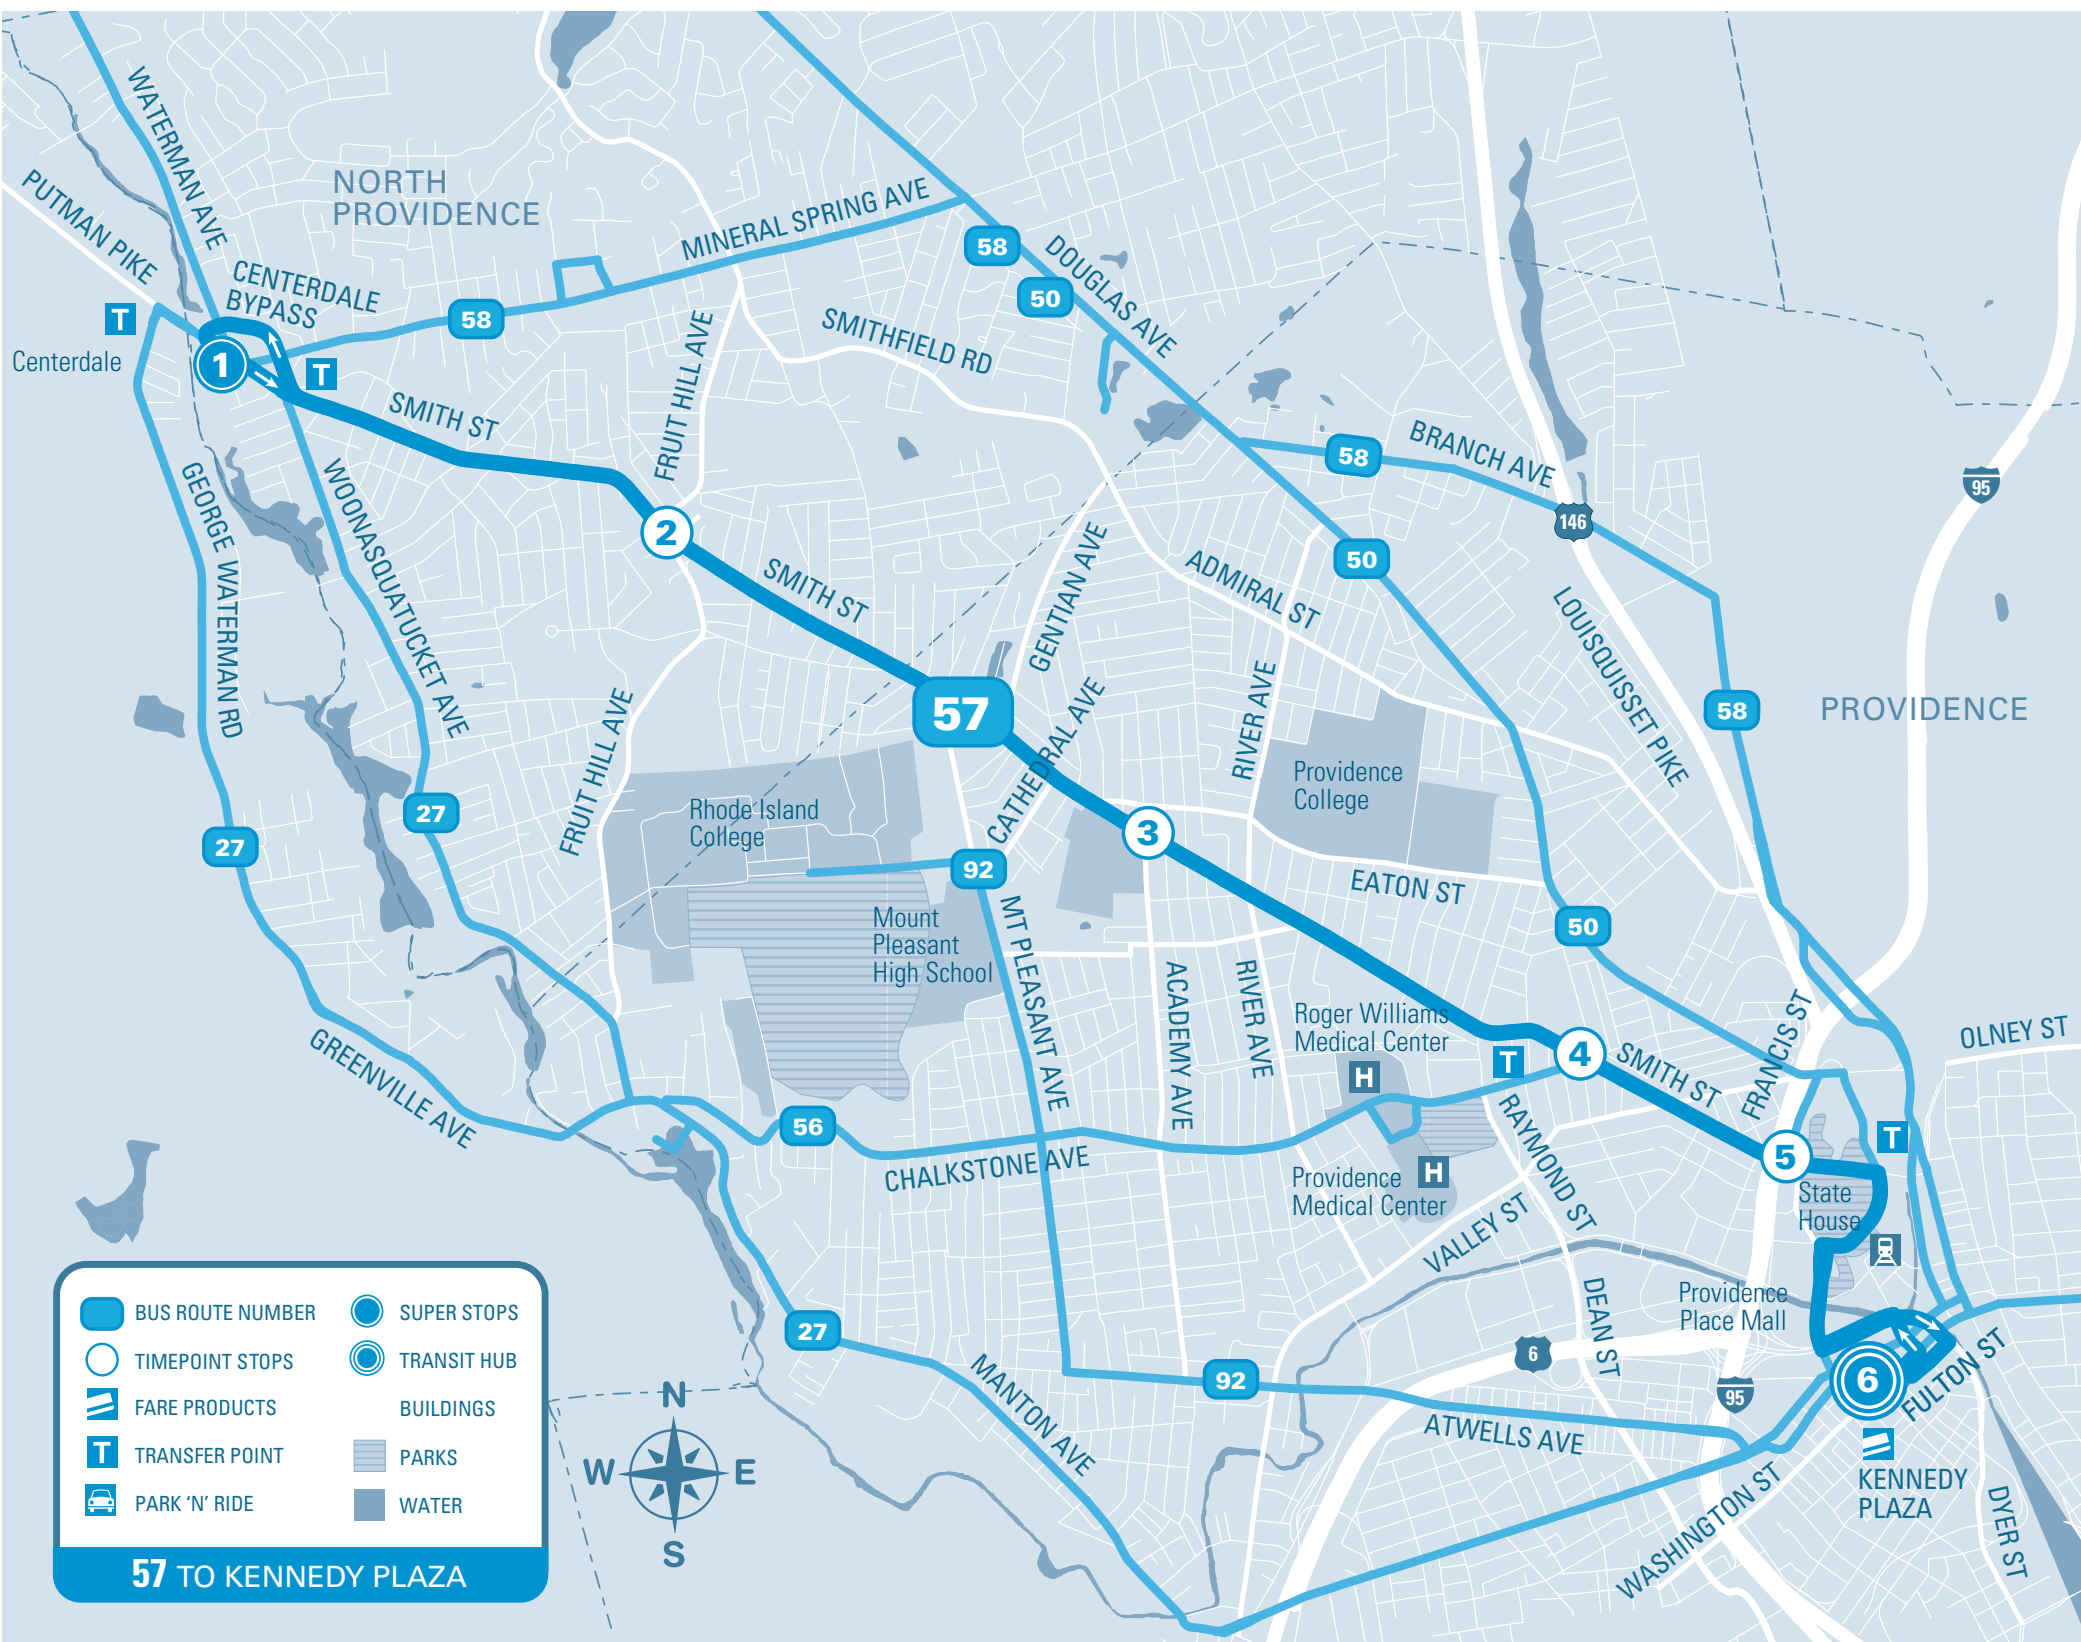

Timepoint Stops	1	2	3	4	5	6	
	CENTERDALE	Smith & Fruit Hill	Smith & Academy	Smith & Chalkstone	Smith & Francis	KENNEDY PLAZA Stop V	
TRANSFER	27,58			56	50	HUB	
SUNDAY / HOLIDAY	AM	8:25	8:28	8:32	8:37	8:39	8:43
		9:10	9:13	9:17	9:22	9:24	9:28
		9:54	9:57	10:01	10:06	10:08	10:13
		10:39	10:42	10:46	10:51	10:53	10:58
		11:24	11:27	11:31	11:36	11:38	11:43
		12:08	12:11	12:15	12:20	12:23	12:28
	PM	12:53	12:56	1:00	1:05	1:08	1:13
		1:38	1:41	1:45	1:50	1:53	1:58
		2:23	2:26	2:30	2:35	2:38	2:43
		3:08	3:11	3:15	3:20	3:23	3:28
		3:54	3:57	4:01	4:06	4:08	4:13
		4:39	4:42	4:46	4:51	4:53	4:58
SUNDAY / HOLIDAY	AM	5:24	5:27	5:31	5:36	5:38	5:43
		6:10	6:13	6:17	6:21	6:23	6:28
		6:56	6:59	7:03	7:07	7:09	7:13
	PM	5:24	5:27	5:31	5:36	5:38	5:43
		6:10	6:13	6:17	6:21	6:23	6:28
		6:56	6:59	7:03	7:07	7:09	7:13

57 TO KENNEDY PLAZA

- BUS ROUTE NUMBER
- SUPER STOPS
- TIMEPOINT STOPS
- TRANSIT HUB
- FARE PRODUCTS
- BUILDINGS
- TRANSFER POINT
- PARKS
- PARK 'N' RIDE
- WATER