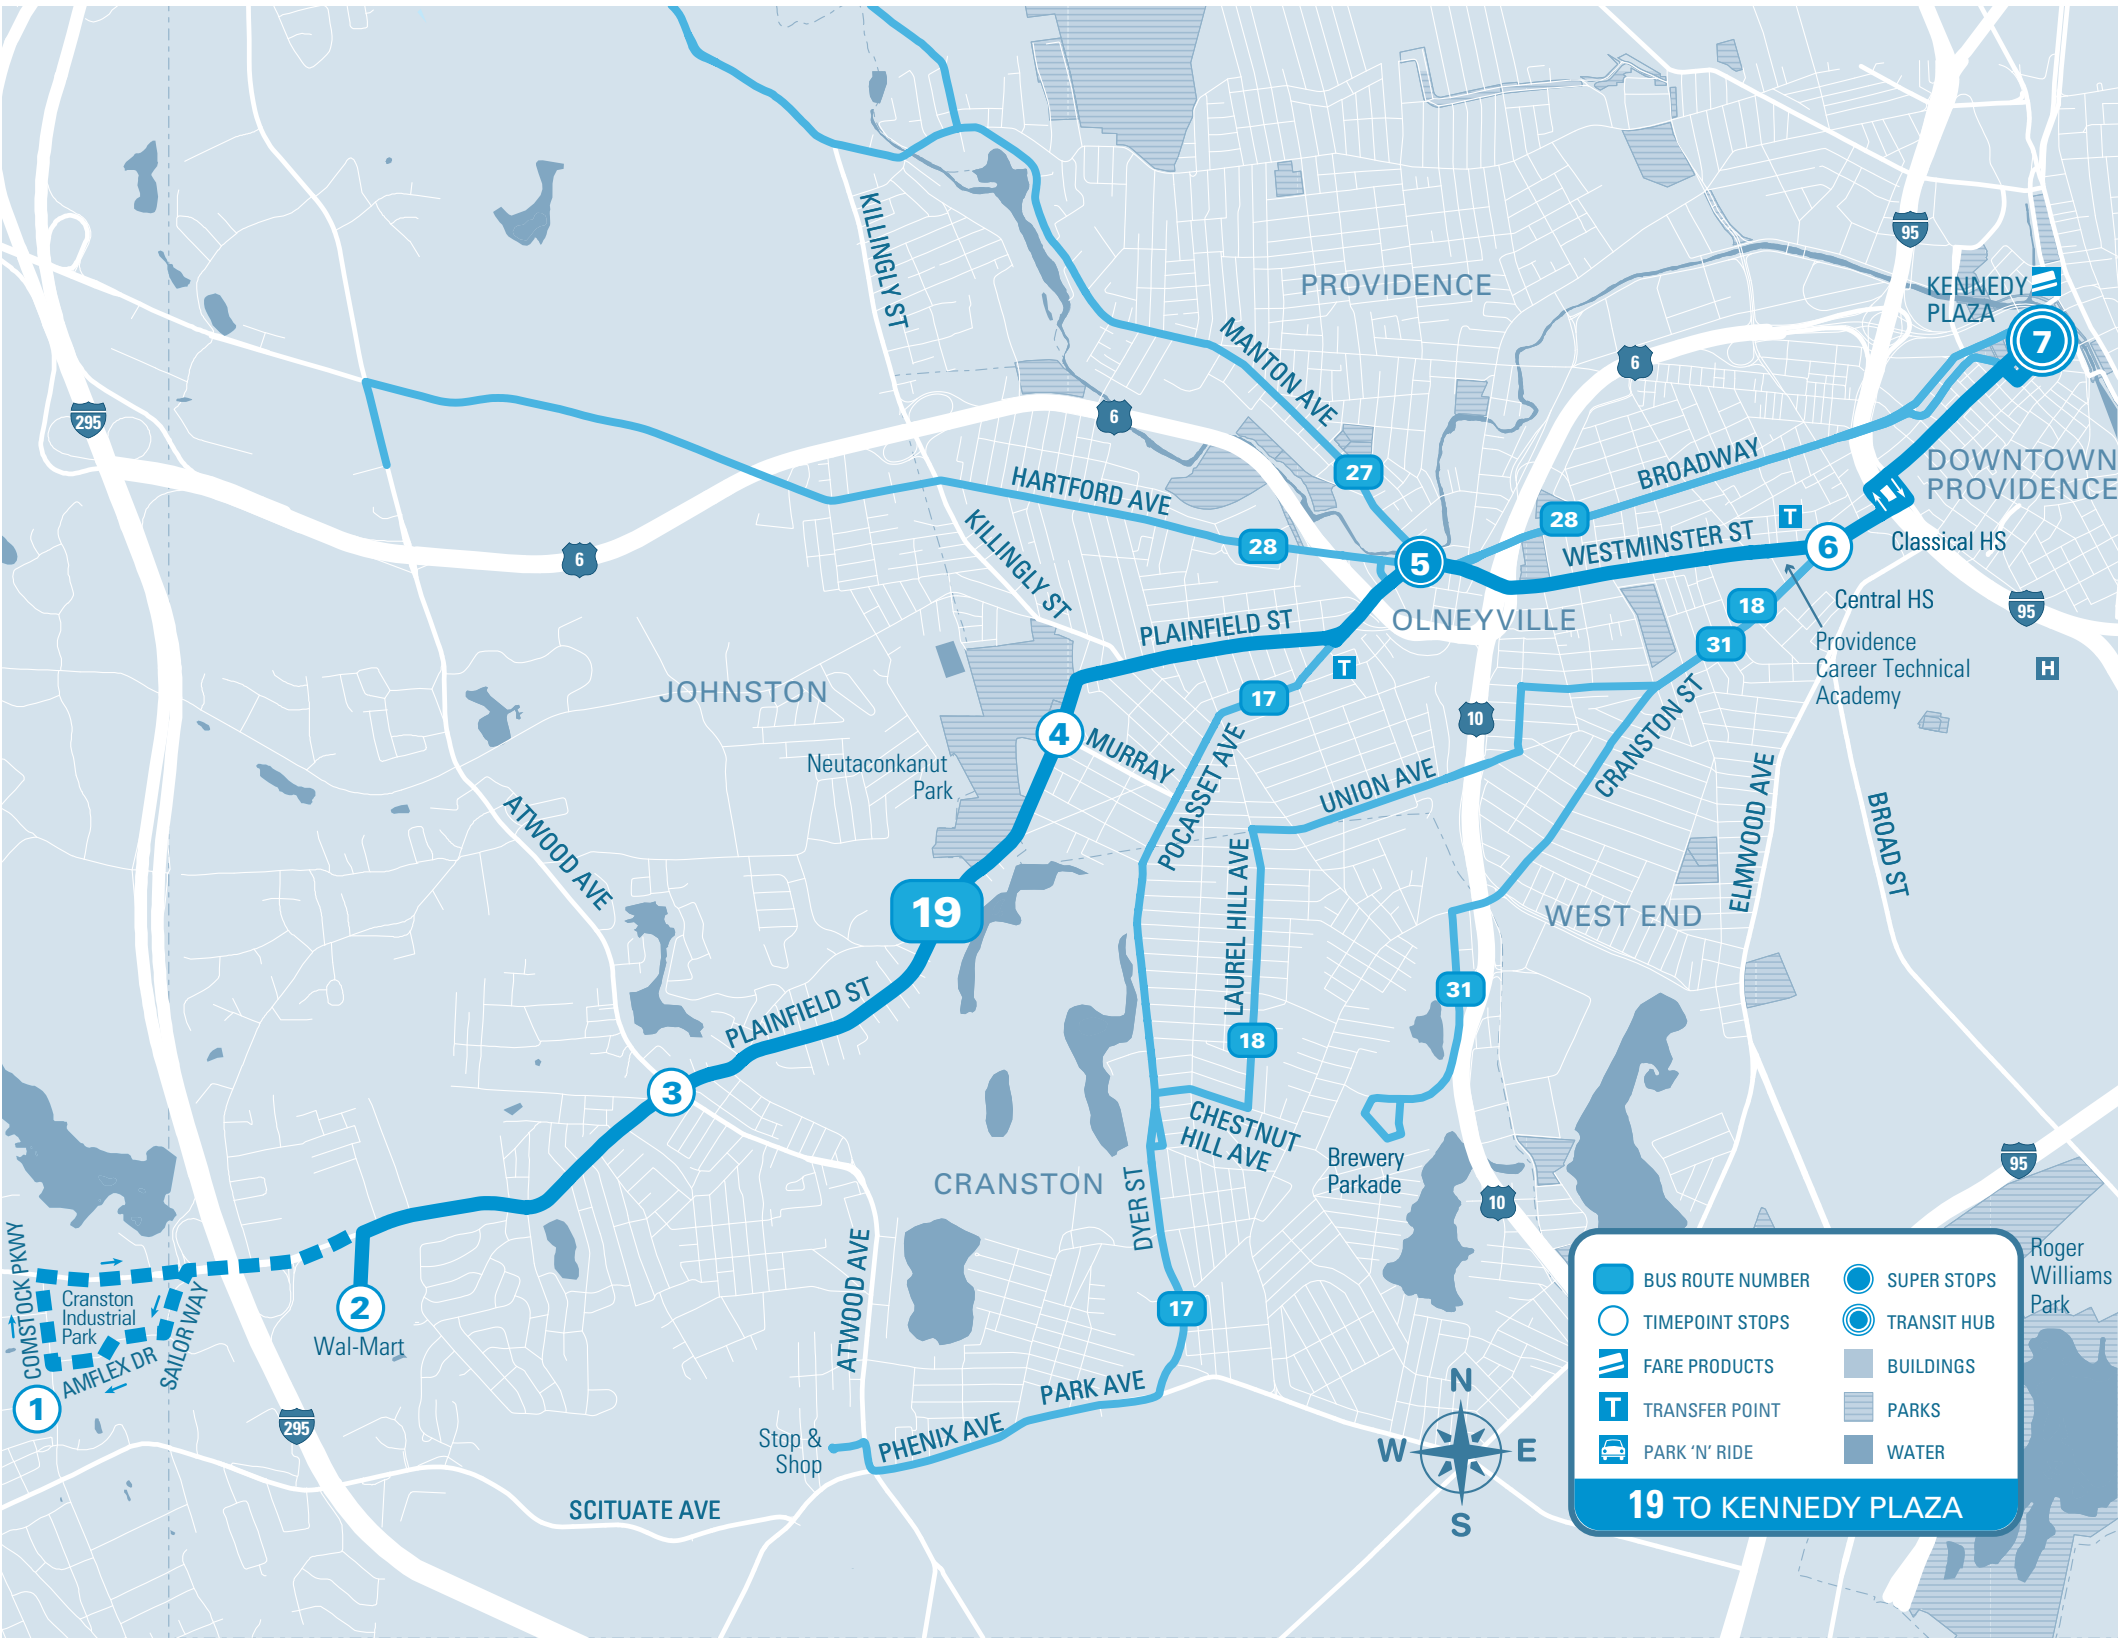

Timepoint Stops	1	2	3	4	5	6	7	
	Cranston Ind. Park	Walmart Cranston	Atwood & Plainfield	Plainfield & Murray	OL-NEYVILLE SQUARE	Westminster & Cranston	KENNEDY PLAZA Stop C	
TRANSFER					17, 27, 28	18, 31	HUB	
SUNDAY/HOLIDAY	AM	.....	8:12	8:16	8:20	8:26	8:31	8:37
		.....	9:02	9:06	9:10	9:16	9:21	9:27
		.....	9:52	9:56	10:00	10:06	10:11	10:17
		.....	10:42	10:46	10:50	10:56	11:01	11:07
		.....	11:32	11:36	11:40	11:46	11:51	11:57
		.....	12:22	12:26	12:30	12:36	12:41	12:47
	PM	.....	1:12	1:16	1:20	1:26	1:31	1:37
		.....	2:02	2:06	2:10	2:16	2:21	2:27
		.....	2:52	2:56	3:00	3:06	3:11	3:17
		.....	3:42	3:46	3:50	3:56	4:01	4:07
		.....	4:32	4:36	4:40	4:46	4:51	4:57
		.....	5:22	5:26	5:30	5:36	5:41	5:47
.....	6:12	6:16	6:20	6:26	6:31	6:37		
.....	7:02	7:06	7:10	7:16	7:21	7:27		
.....	7:52	7:56	8:00	8:06	8:11	8:17		

19 TO KENNEDY PLAZA

- BUS ROUTE NUMBER
- TIMEPOINT STOPS
- FARE PRODUCTS
- T TRANSFER POINT
- P PARK 'N' RIDE
- SUPER STOPS
- TRANSIT HUB
- BUILDINGS
- PARKS
- WATER