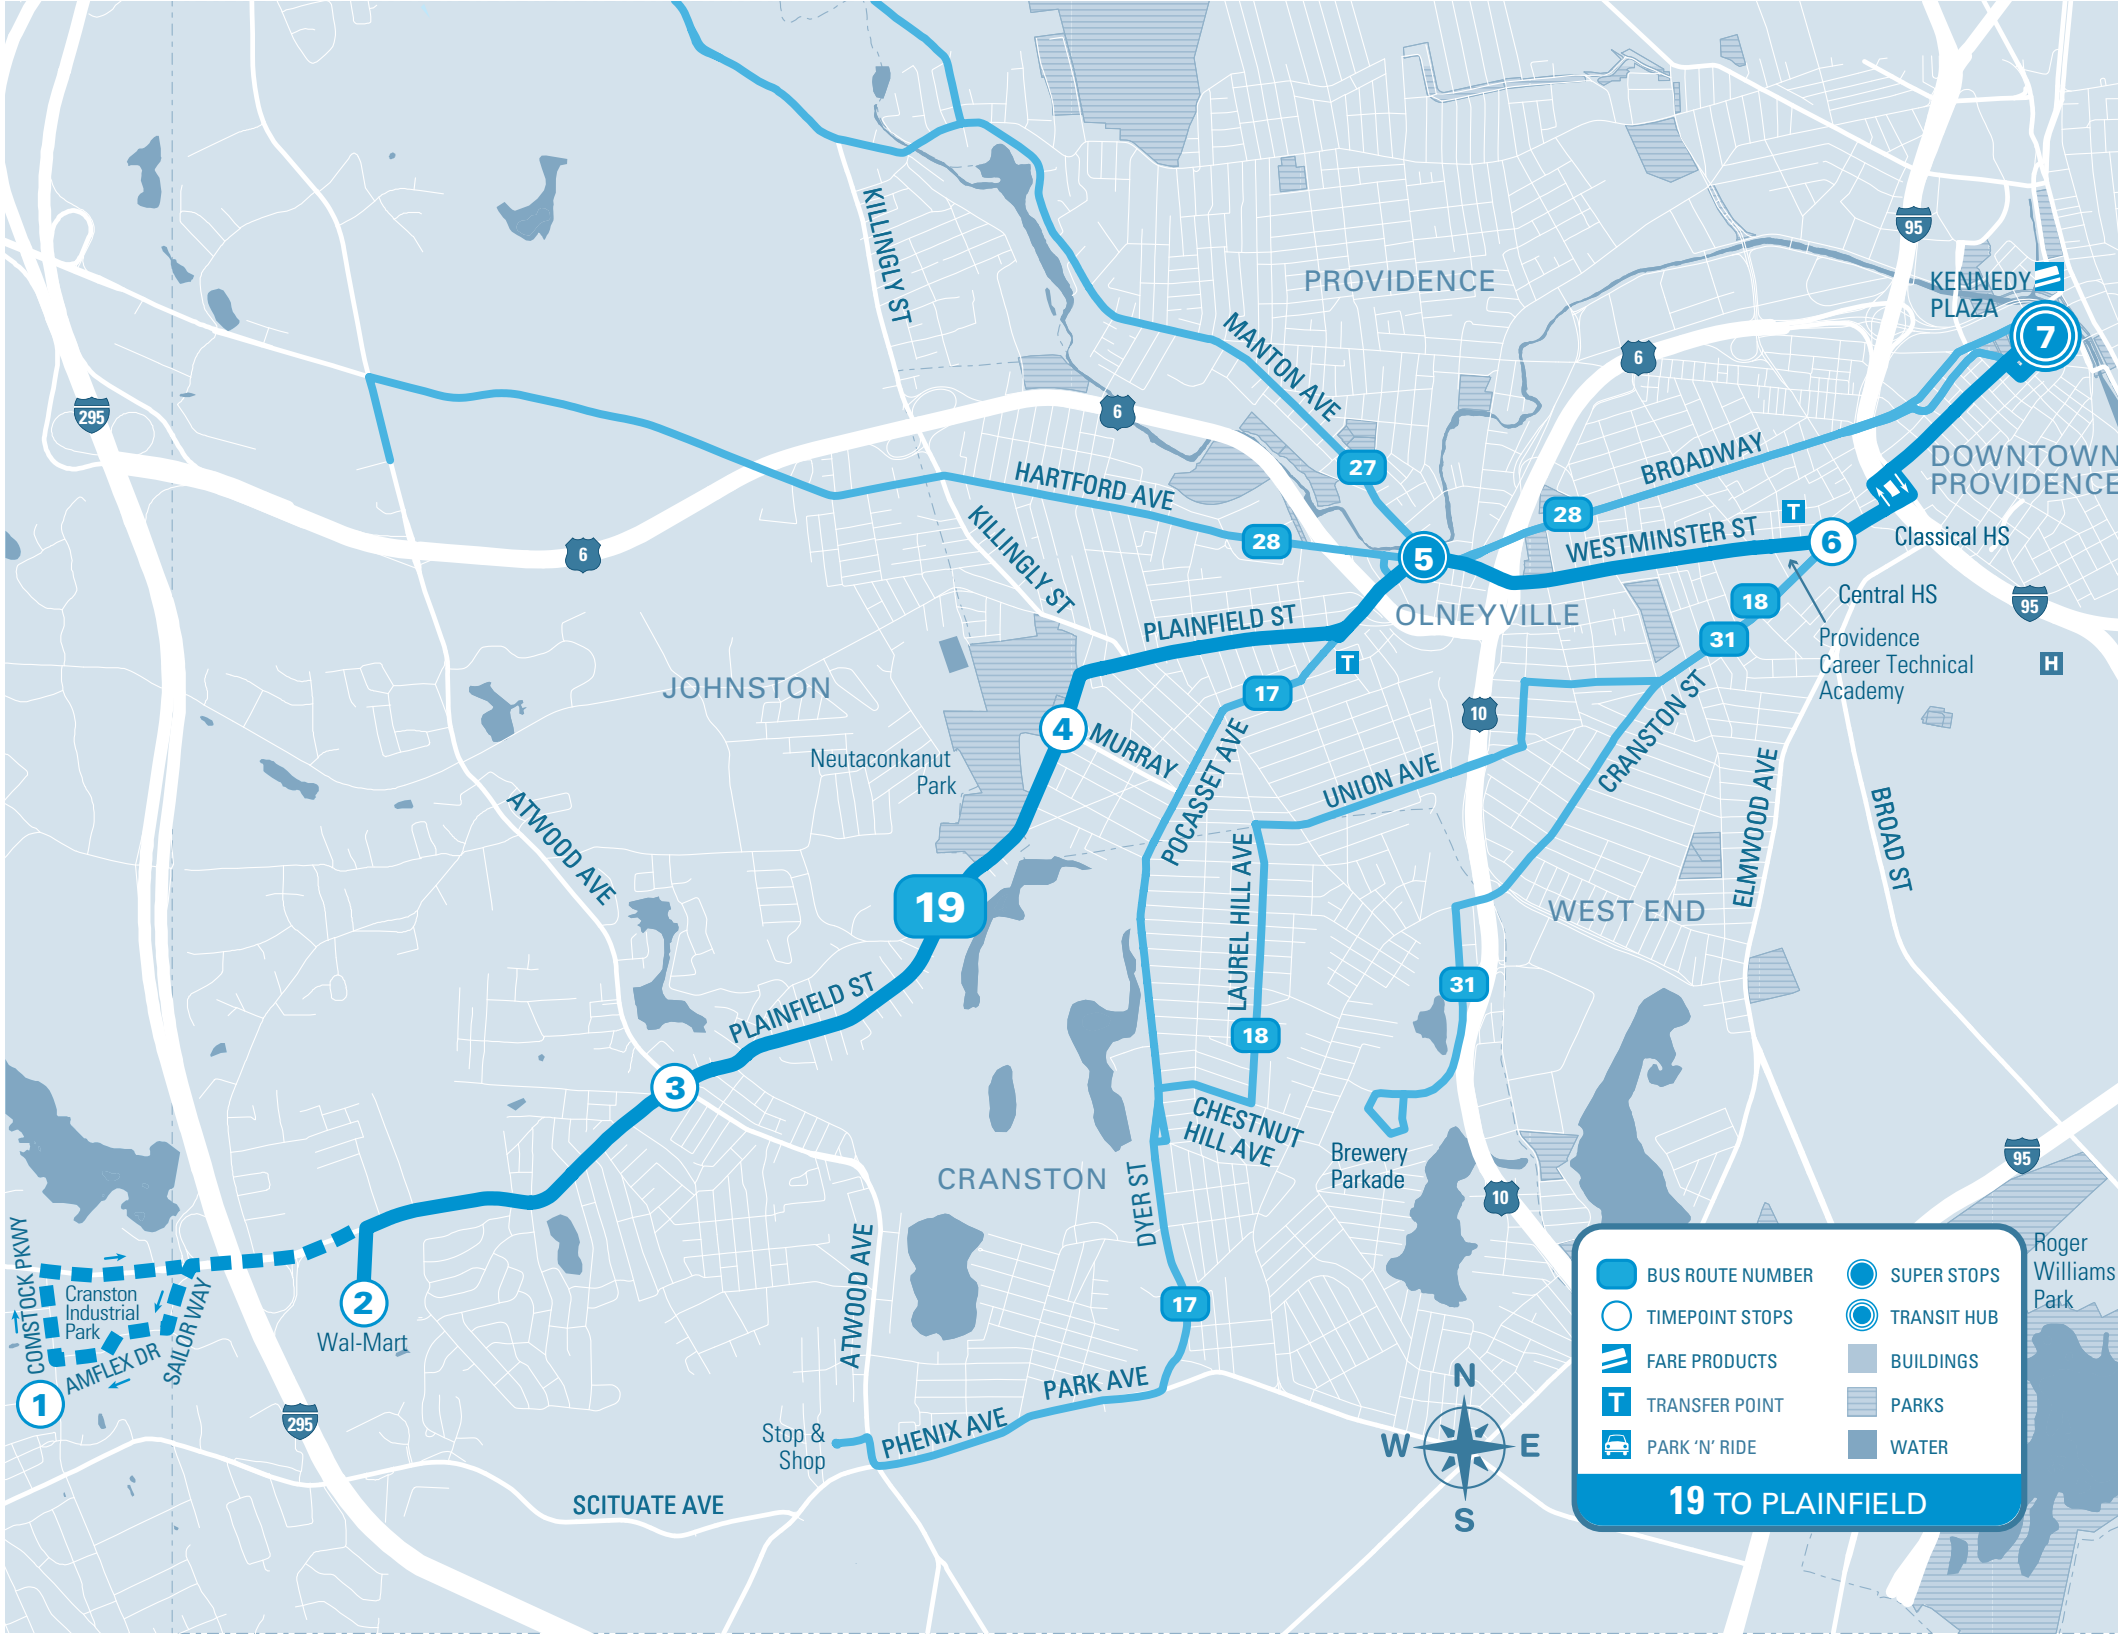

WAVE Fares

Wave is our smart fare collection system. It's a convenient way to ride RIPTA with either a smart card or a smart phone.

Full Fare (1 hour of unlimited rides) •
Tarifa Básica (1 hora de viajes ilimitados).....$2.00
Day Pass • Pase de Día.....$6.00
Monthly Pass • Pase Mensual.....$70.00
Route 24L • Ruta 24L.....$4.00

Visit RIPTA.com/wave for more information.

Reduced fares are available for Seniors, People with Disabilities, and Medicare Card Holders.

Visit RIPTA.com/reducedfare for details.

Una tarifa reducida está disponible para los Adultos Mayores, Personas con Discapacidades y cualquier persona con una Tarjeta de Identificación de Medicare.

Visite RIPTA.com/reducedfare para más información.

Holidays

Service operates Sunday / Holiday service on the following days:

New Year's Day	Labor Day
Dr. Martin Luther King, Jr. Day	Columbus Day
Memorial Day	Veterans Day
Juneteenth	Thanksgiving Day
Independence Day	Christmas Day
Victory Day	

WE'RE MOVING TRANSIT FORWARD!
We are improving service as part of the state's first Transit Master Plan—Transit Forward RI 2040. This bold and ambitious plan is designed to help make Rhode Island a better and more prosperous place to live, work, and play.

Visit RIPTA.com/TransitForwardRI to learn more.

401-781-9400 711 or 800-745-5555
CustomerRelations@RIPTA.com RideRIPTA
RIPTA.com/mobile-applications RIPTA_RI

OUTBOUND TO WALMART (CRANSTON)/CRANSTON IND. PARK

Timepoint Stops	7 6 5 4 3 2 1						
	KENNEDY PLAZA Stop C	West-minster & Cranston	OL-NEY-VILLE SQUARE	Plainfield & Murray	Atwood & Plainfield	Walmart (Cranston)	Cranston Ind. Park
TRANSFER	HUB	18, 31	17, 27, 28				
MONDAY TO FRIDAY AM	5:54	6:02	6:07	6:12	6:16	6:19	6:24
	6:24	6:32	6:37	6:42	6:46	6:49	6:54
	7:03	7:12	7:18	7:24	7:29	7:32	.....
	7:37	7:46	7:52	7:58	8:03	8:06	.....
	8:11	8:20	8:26	8:32	8:37	8:40	.....
	8:45	8:54	9:00	9:06	9:11	9:14	.....
	9:19	9:28	9:34	9:40	9:45	9:48	.....
	9:53	10:02	10:08	10:14	10:19	10:22	.....
	10:27	10:36	10:42	10:48	10:53	10:56	.....
	11:01	11:11	11:18	11:24	11:29	11:32	.....
	11:35	11:45	11:52	11:58	12:03	12:06	.....
	12:09	12:19	12:26	12:32	12:37	12:40	.....
12:43	12:53	1:00	1:06	1:11	1:14	.....	
1:17	1:27	1:34	1:40	1:45	1:48	.....	
1:51	2:01	2:10	2:17	2:22	2:25	.....	
2:25	2:35	2:44	2:51	2:56	2:59	.....	
2:59	3:09	3:18	3:25	3:30	3:33	.....	
.....	.....	3:29	3:36	.....	.....	.....	
3:33	3:43	3:52	3:59	4:04	4:07	.....	
4:07	4:17	4:26	4:33	4:38	4:41	.....	
4:41	4:51	5:00	5:07	5:12	5:15	.....	
5:15	5:25	5:34	5:41	5:46	5:49	.....	
5:49	5:59	6:08	6:14	6:18	6:21	.....	
6:23	6:32	6:39	6:45	6:49	6:52	.....	
7:19	7:27	7:33	7:39	7:43	7:46	.....	
8:01	8:09	8:15	8:21	8:25	8:28	.....	
8:51	8:59	9:05	9:11	9:15	9:18	.....	
9:41	9:49	9:55	10:01	10:05	10:08	.....	
10:31	10:39	10:44	10:50	10:54	10:57	.....	

(a) Trip operates when Public Schools are in session.

Timepoint Stops	7 6 5 4 3 2 1						
	KENNEDY PLAZA Stop C	West-minster & Cranston	OL-NEY-VILLE SQUARE	Plainfield & Murray	Atwood & Plainfield	Walmart (Cranston)	Cranston Ind. Park
TRANSFER	HUB	18, 31	17, 27, 28				
SATURDAY AM	6:49	6:57	7:02	7:08	7:13	7:16	.....
	7:39	7:47	7:52	7:58	8:03	8:06	.....
	8:29	8:37	8:43	8:49	8:54	8:57	.....
	9:19	9:27	9:33	9:39	9:44	9:47	.....
	10:09	10:17	10:24	10:30	10:35	10:38	.....
	10:59	11:07	11:15	11:22	11:27	11:30	.....
	11:49	11:57	12:05	12:12	12:17	12:20	.....
	12:39	12:47	12:56	1:03	1:08	1:11	.....
	1:29	1:37	1:46	1:53	1:58	2:01	.....
	2:19	2:27	2:36	2:43	2:48	2:51	.....
	3:09	3:17	3:26	3:33	3:38	3:41	.....
	3:59	4:07	4:15	4:21	4:26	4:29	.....
4:49	4:57	5:05	5:11	5:16	5:19	.....	
5:39	5:47	5:55	6:01	6:05	6:08	.....	
6:29	6:37	6:44	6:50	6:54	6:57	.....	
7:19	7:27	7:33	7:39	7:43	7:46	.....	
8:09	8:17	8:23	8:29	8:33	8:36	.....	
8:59	9:07	9:13	9:19	9:23	9:26	.....	
9:49	9:57	10:03	10:09	10:13	10:16	.....	
10:35	10:43	10:49	10:55	10:59	11:02	.....