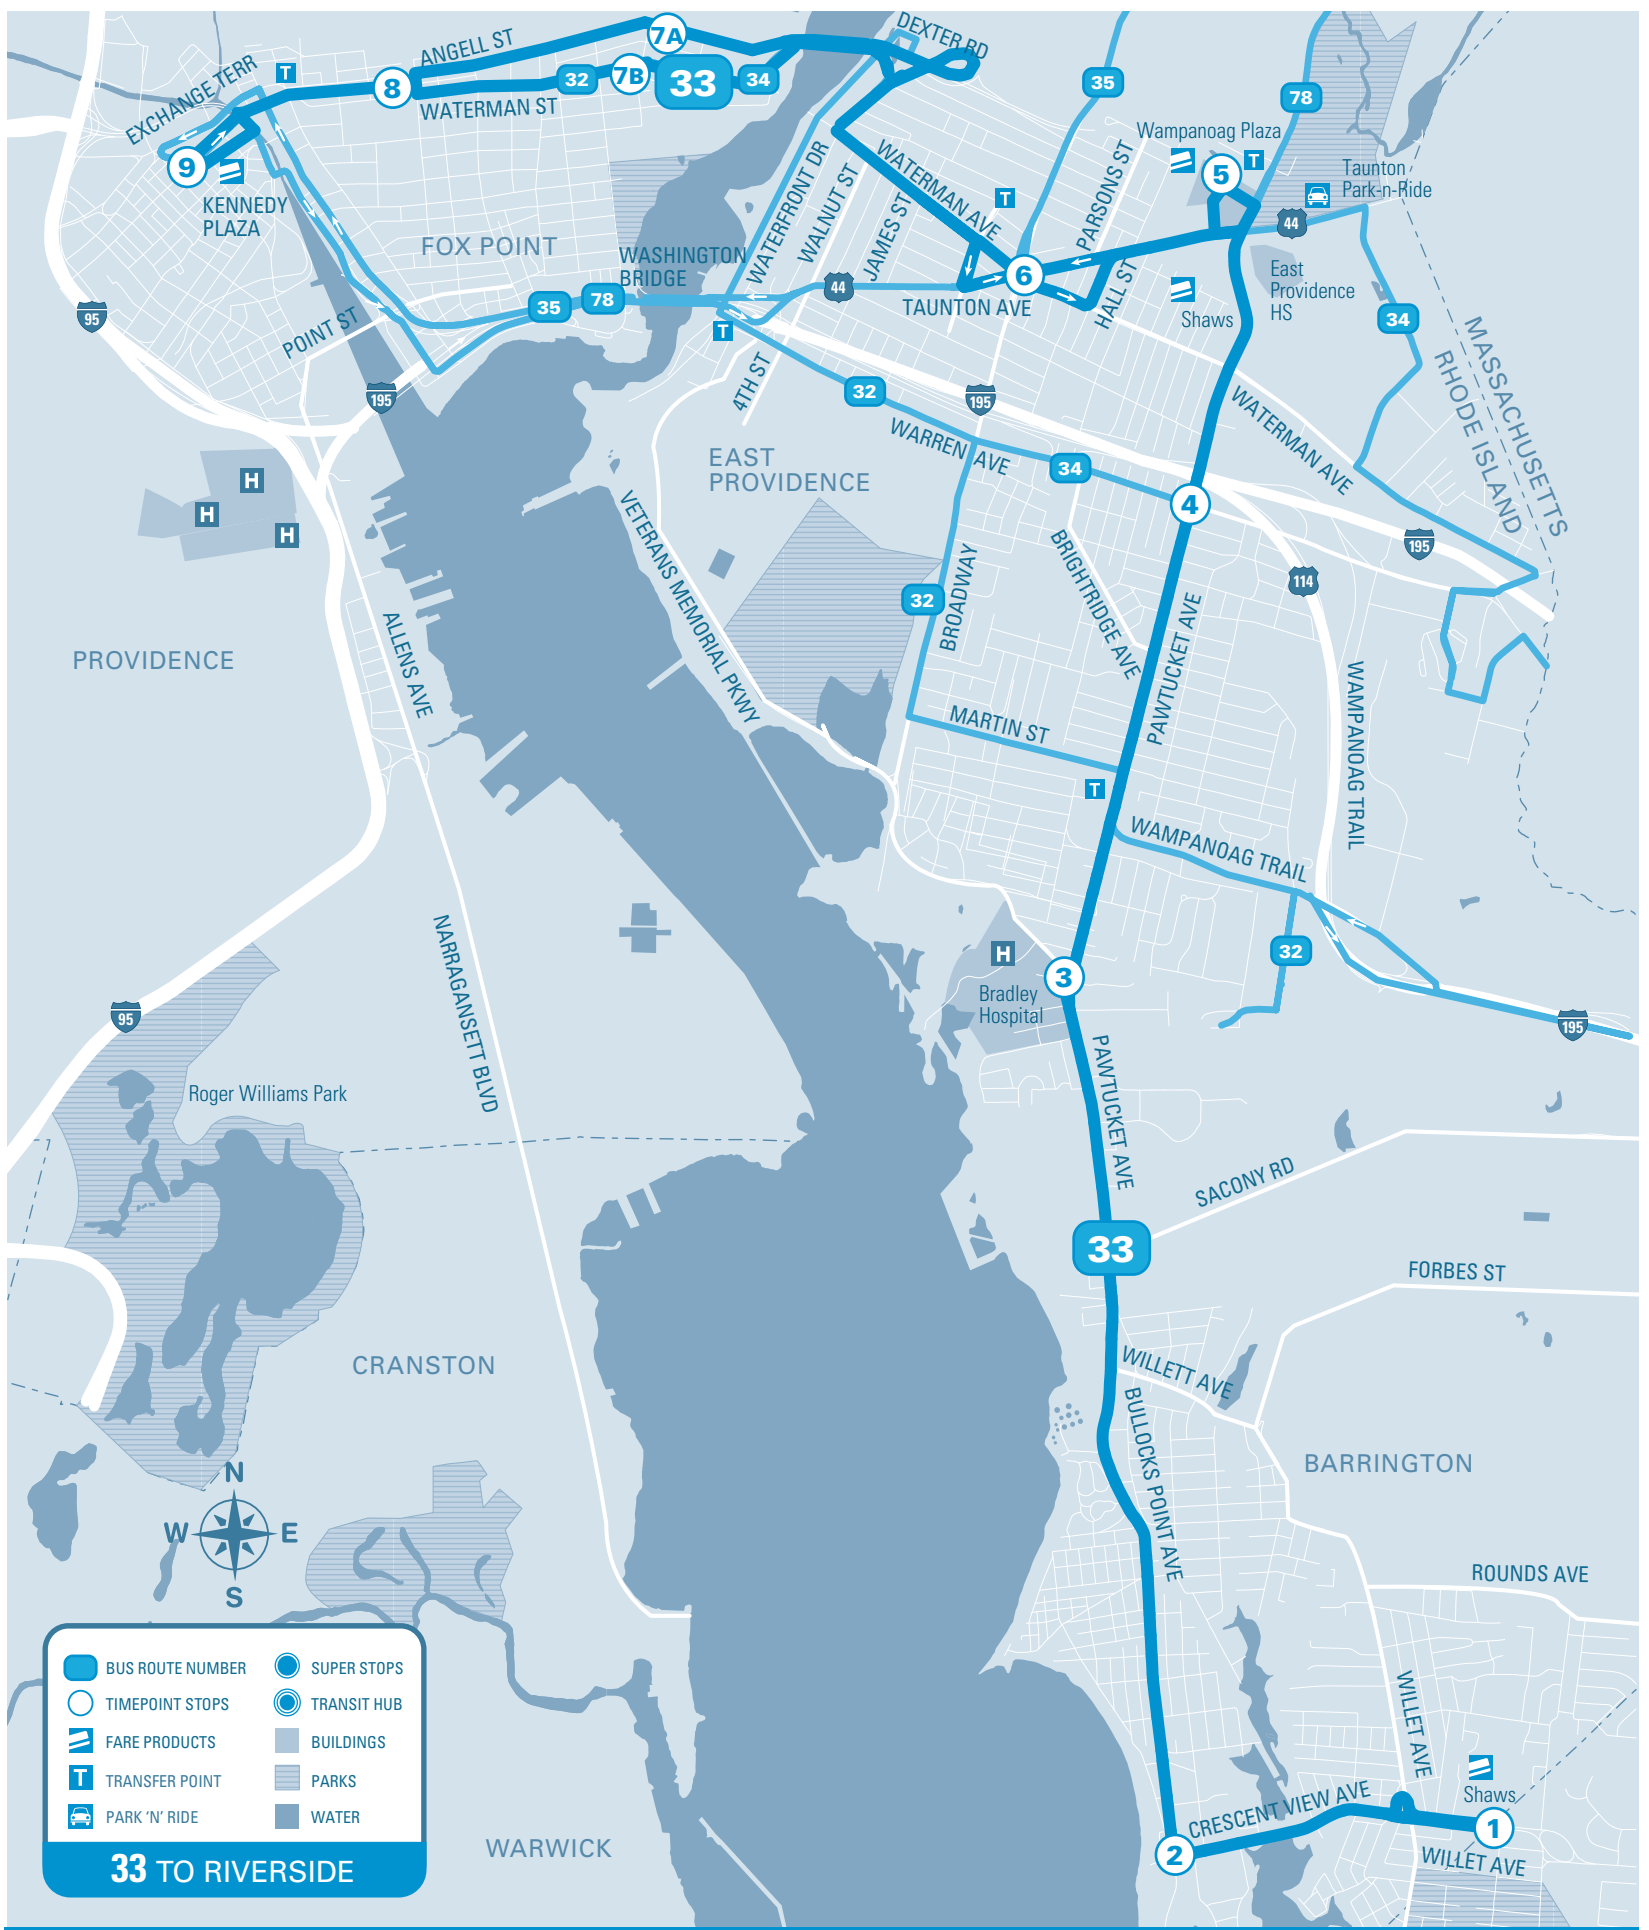

OUTBOUND TO SHAW'S

Timepoint Stops	9 KENNEDY PLAZA	8 Tunnel & Thayer	7B Waterman & Butler	6 Taunton & Waterman	5 Wampanoag Plaza	4 Warren & Pawtucket	3 Pawtucket & Veteran's Pkwy	2 Bullocks Pt & Crescent View	1 Shaw's (Riverside)	
TRANSFER	HUB		32, 34, 40	35, 78	34, 78					
MONDAY TO FRIDAY	AM	5:47	5:51	5:54	5:58	6:01	6:07	6:11	6:17	6:19
		6:17	6:21	6:24	6:28	6:31	6:37	6:41	6:47	6:49
		6:47	6:51	6:54	6:58	7:01	7:08	7:12	7:18	7:20
		7:17	7:21	7:25	7:30	7:33	7:40	7:44	7:50	7:52
		7:47	7:51	7:55	8:00	8:03	8:09	8:13	8:19	8:21
		8:17	8:21	8:25	8:30	8:33	8:39	8:43	8:49	8:51
		8:47	8:51	8:55	9:00	9:03	9:09	9:13	9:19	9:21
		9:17	9:21	9:25	9:30	9:33	9:39	9:43	9:49	9:51
		9:47	9:51	9:55	10:00	10:03	10:09	10:13	10:19	10:21
		10:17	10:21	10:25	10:30	10:33	10:39	10:43	10:49	10:51
MONDAY TO FRIDAY	PM	10:47	10:51	10:55	11:00	11:03	11:10	11:14	11:21	11:23
		11:17	11:21	11:25	11:30	11:33	11:40	11:44	11:51	11:53
		11:47	11:51	11:55	12:00	12:03	12:10	12:14	12:21	12:23
		12:17	12:21	12:25	12:30	12:33	12:40	12:44	12:51	12:53
		12:47	12:51	12:55	1:00	1:03	1:10	1:14	1:21	1:23
		1:17	1:21	1:25	1:30	1:33	1:40	1:44	1:51	1:53
		1:47	1:51	1:55	2:00	2:03	2:10	2:14	2:21	2:23
		2:17	2:21	2:25	2:30	2:33	2:40	2:44	2:51	2:53
		2:47	2:51	2:55	3:00	3:03	3:10	3:14	3:21	3:23
		3:17	3:22	3:27	3:32	3:35	3:42	3:46	3:53	3:55
3:47	3:52	3:57	4:02	4:05	4:12	4:16	4:23	4:25		
4:17	4:22	4:27	4:32	4:35	4:42	4:46	4:53	4:55		
4:47	4:52	4:57	5:02	5:05	5:12	5:16	5:23	5:25		
5:17	5:22	5:27	5:32	5:35	5:42	5:46	5:53	5:55		
5:47	5:52	5:57	6:02	6:05	6:11	6:15	6:21	6:23		
6:47	6:51	6:55	7:00	7:03	7:09	7:13	7:19	7:21		
7:47	7:51	7:55	8:00	8:03	8:09	8:13	8:19	8:21		
8:47	8:51	8:55	9:00	9:03	9:09	9:13	9:19	9:21		
9:47	9:51	9:55	10:00	10:03	10:09	10:13	10:19	10:21		
10:47	10:51	10:55	11:00	11:03	11:09	11:13	11:19	11:21