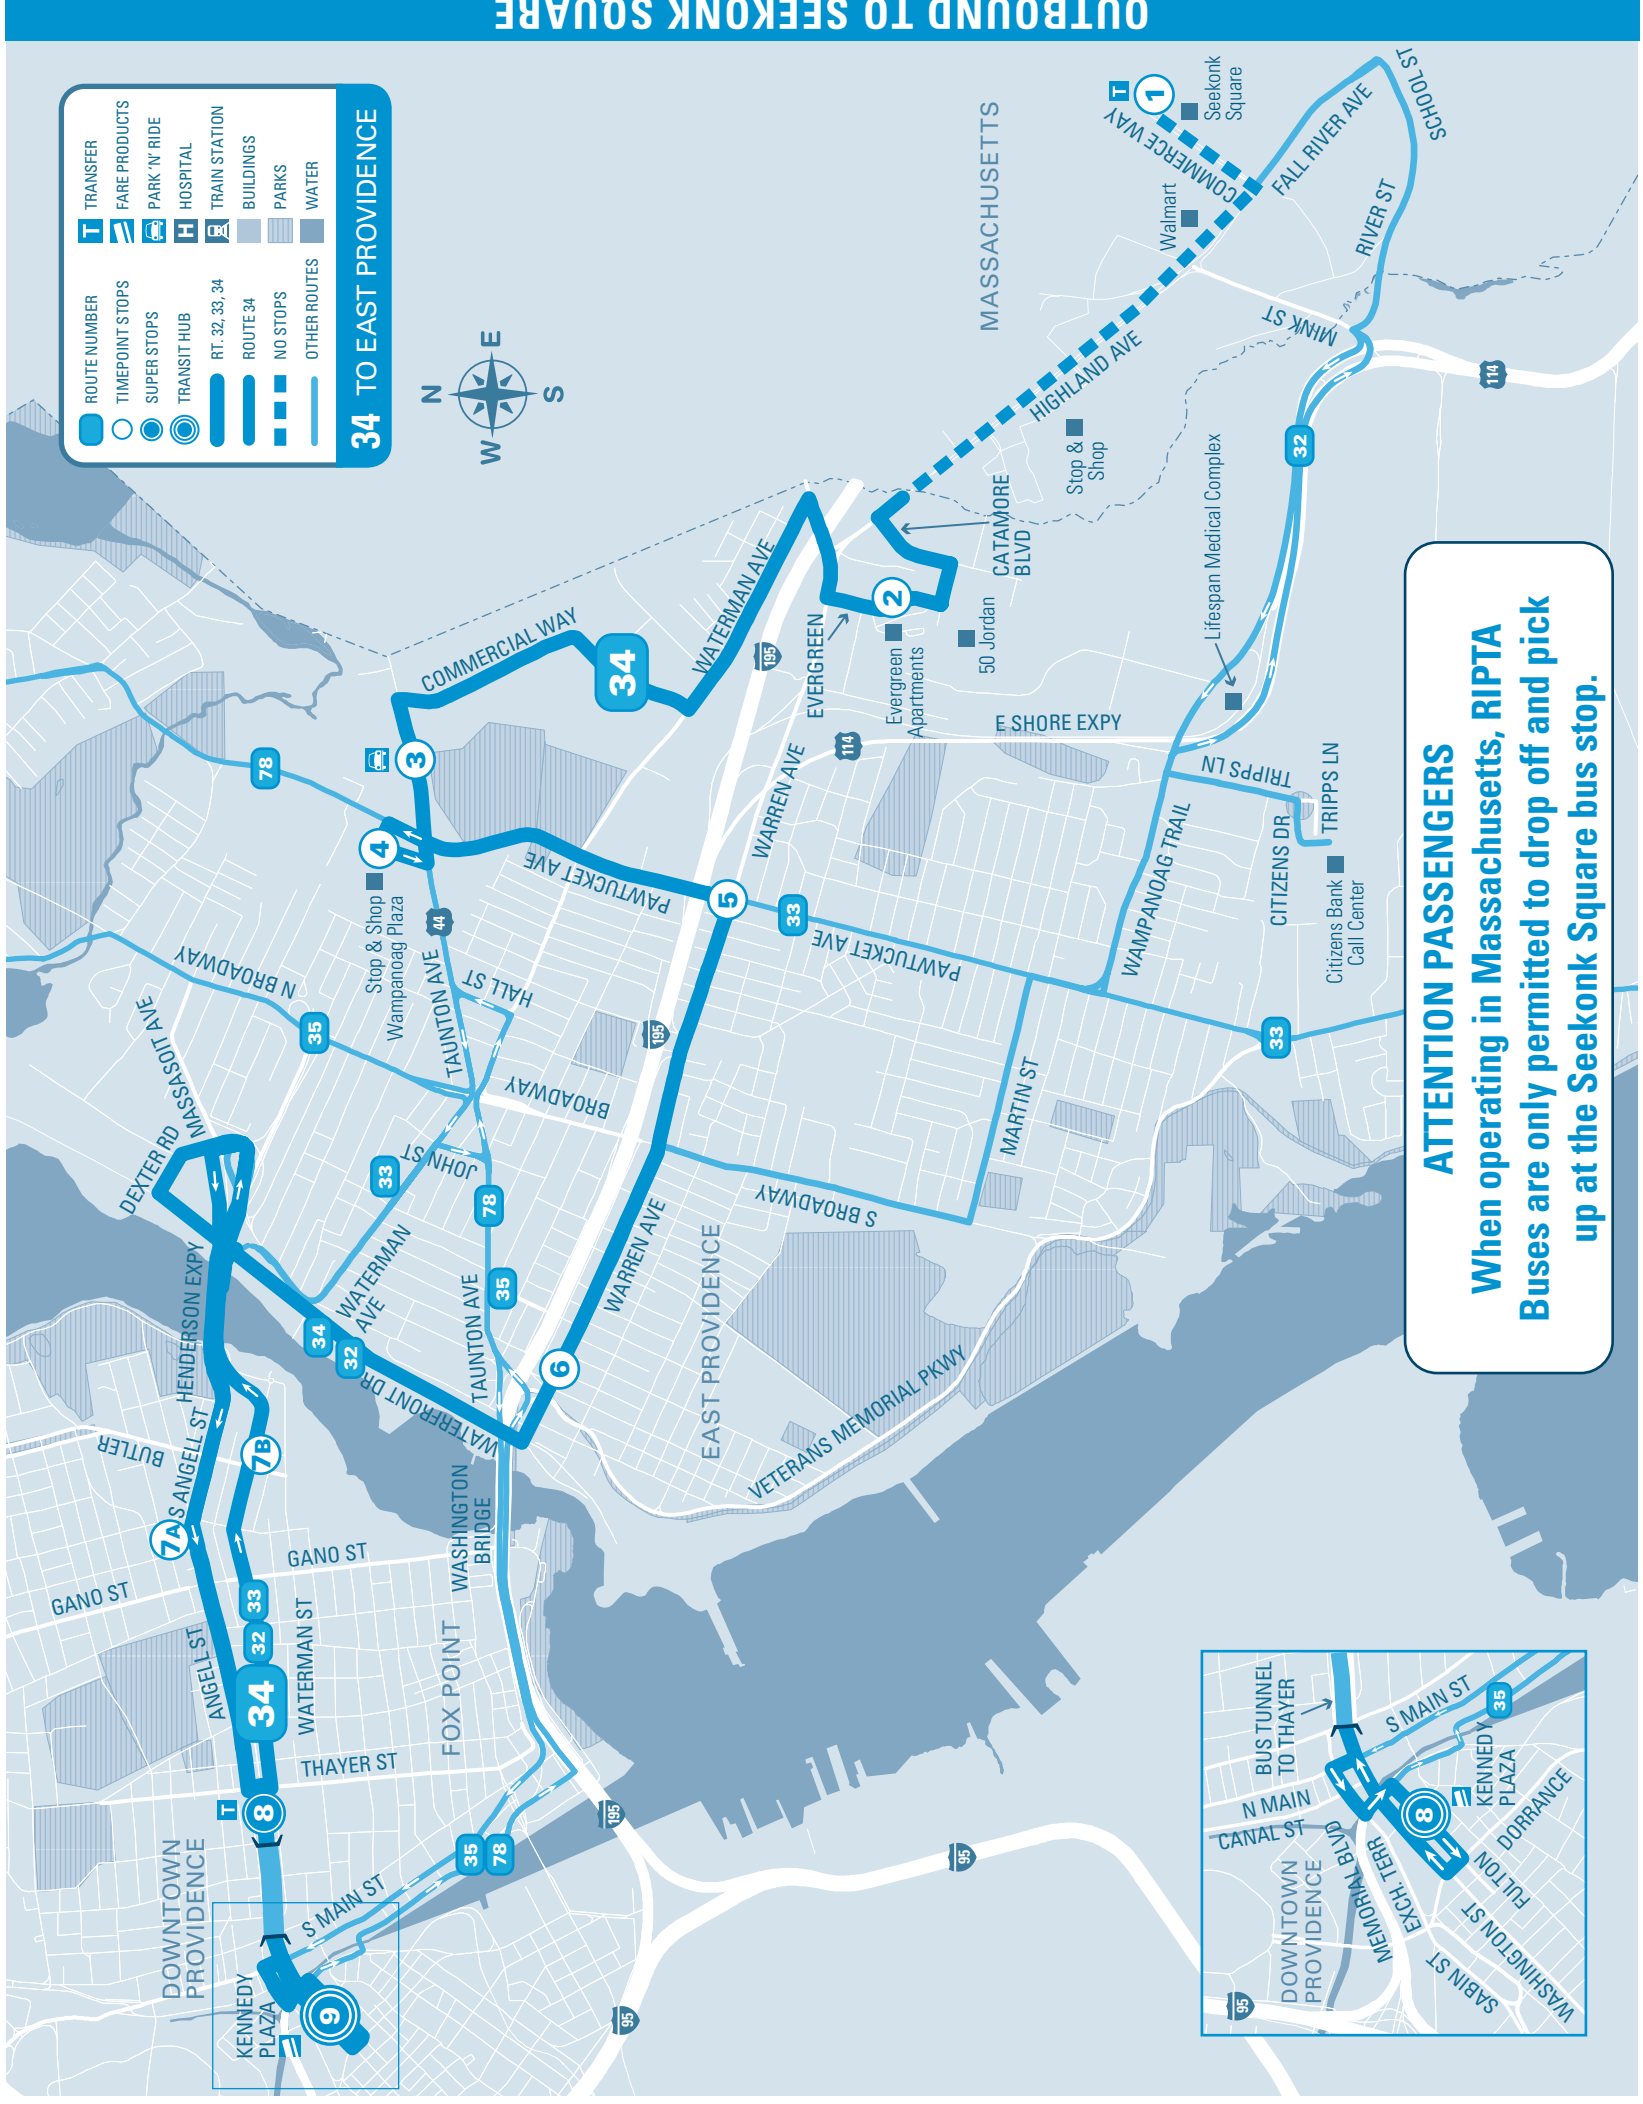

WAVE Fares

Wave is our smart fare collection system. It's a convenient way to ride RIPTA with either a smart card or a smart phone.

Full Fare (1 hour of unlimited rides) •
Tarifa Básica (1 hora de viajes ilimitados).....$2.00
Day Pass • Pase Mensual.....$6.00
Monthly Pass • Pase Mensual.....$70.00
Route 24L • Ruta 24L.....$4.00

Visit RIPTA.com/wave for more information.

Reduced fares are available for Seniors, People with Disabilities, and Medicare Card Holders.

Visit RIPTA.com/reducedfare for details.

Una tarifa reducida está disponible para los Adultos Mayores, Personas con Discapacidades y cualquier persona con una Tarjeta de Identificación de Medicare.

Visite RIPTA.com/reducedfare para más información.

Holidays

Service operates Sunday/ Holiday service on the following days:

- **New Year's Day**
- **Dr. Martin Luther King, Jr. Day**
- **Memorial Day**
- **Juneteenth**
- **Independence Day**
- **Victory Day**
- **Labor Day**
- **Columbus Day**
- **Veterans Day**
- **Thanksgiving Day**
- **Christmas Day**

WE'RE MOVING TRANSIT FORWARD!

We are improving service as part of the state's first Transit Master Plan—Transit Forward RI 2040. This bold and ambitious plan is designed to help make Rhode Island a better and more prosperous place to live, work, and play.

Visit RIPTA.com/TransitForwardRI to learn more.

- 401-781-9400
- 711 or 800-745-5555
- CustomerRelations@RIPTA.com
- RIPTA.com/mobile-applications
- RideRIPTA
- RIPTA_RI

MONDAY TO FRIDAY

Timepoint Stops	KENNEDY PLAZA HUB	Tunnel & Thayer	Waterman & Butler	Warren & Potter	Warren & Pawtucket	Wamp-anoag Plaza	Taunton Park-n-Ride Lot	Evergreen Apts.	Seekonk Square
TRANSFER	6:32	6:36	6:39	6:44	6:49	6:54	6:56	7:02	7:09
AM	7:32	7:36	7:40	7:45	7:51	7:57	7:59	8:05	8:12
	8:32	8:36	8:40	8:45	8:51	8:57	8:59	9:05	9:12
	9:32	9:36	9:40	9:45	9:51	9:57	9:59	10:05	10:12
	10:32	10:36	10:40	10:45	10:51	10:57	10:59	11:05	11:12
	11:32	11:36	11:40	11:45	11:51	11:57	11:59	12:05	12:13
PM	12:32	12:36	12:40	12:45	12:51	12:57	12:59	1:05	1:13
	1:32	1:36	1:40	1:45	1:51	1:57	1:59	2:05	2:13
	2:32	2:36	2:41	2:46	2:52	2:59	3:02	3:08	3:16
	3:32	3:37	3:42	3:47	3:53	4:00	4:03	4:09	4:17
	4:32	4:37	4:42	4:47	4:53	5:00	5:03	5:09	5:17
	5:32	5:37	5:42	5:47	5:53	6:00	6:02	6:08	6:15
	6:32	6:36	6:40	6:45	6:50	6:55	6:57	7:03	7:10
	7:27	7:31	7:35	7:40	7:45	7:50	7:52	7:58	8:05
	8:17	8:21	8:25	8:30	8:35	8:40	8:42	8:48	8:54
	9:17	9:21	9:25	9:30	9:35	9:40	9:42	9:48	9:54

SATURDAY

Timepoint Stops	KENNEDY PLAZA HUB	Tunnel & Thayer	Waterman & Butler	Warren & Potter	Warren & Pawtucket	Wamp-anoag Plaza	Taunton Park-n-Ride Lot	Evergreen Apts.	Seekonk Square
TRANSFER	6:42	6:45	6:48	6:53	6:58	7:03	7:05	7:11	7:17
AM	7:22	7:25	7:29	7:34	7:39	7:44	7:46	7:52	7:58
	8:02	8:05	8:09	8:14	8:19	8:24	8:26	8:32	8:38
	8:42	8:45	8:49	8:54	8:59	9:04	9:06	9:12	9:18
	9:22	9:25	9:29	9:34	9:39	9:44	9:46	9:52	9:58
	10:02	10:06	10:10	10:15	10:20	10:25	10:27	10:33	10:40
	10:42	10:46	10:50	10:55	11:00	11:05	11:07	11:13	11:21
	11:22	11:26	11:30	11:35	11:40	11:45	11:47	11:53	12:01
PM	12:02	12:06	12:10	12:15	12:20	12:25	12:27	12:33	12:41
	12:42	12:46	12:50	12:55	1:00	1:05	1:07	1:13	1:21
	1:22	1:26	1:30	1:35	1:40	1:45	1:47	1:53	2:01
	2:02	2:06	2:10	2:15	2:20	2:25	2:27	2:33	2:41
	2:42	2:46	2:50	2:55	3:00	3:05	3:07	3:13	3:21
	3:22	3:26	3:30	3:35	3:40	3:45	3:47	3:53	4:01
	4:02	4:06	4:10	4:15	4:20	4:25	4:27	4:33	4:40
	4:42	4:46	4:50	4:55	5:00	5:05	5:07	5:13	5:20
	5:22	5:26	5:30	5:35	5:40	5:45	5:47	5:53	6:00
	6:02	6:06	6:10	6:15	6:20	6:25	6:27	6:33	6:39
	6:42	6:46	6:50	6:55	7:00	7:05	7:07	7:13	7:19
	7:22	7:26	7:30	7:35	7:40	7:45	7:47	7:53	7:59
	8:02	8:06	8:10	8:15	8:20	8:25	8:27	8:33	8:39
	8:42	8:46	8:50	8:55	9:00	9:05	9:07	9:13	9:19
	9:22	9:26	9:30	9:35	9:40	9:45	9:47	9:53	9:59