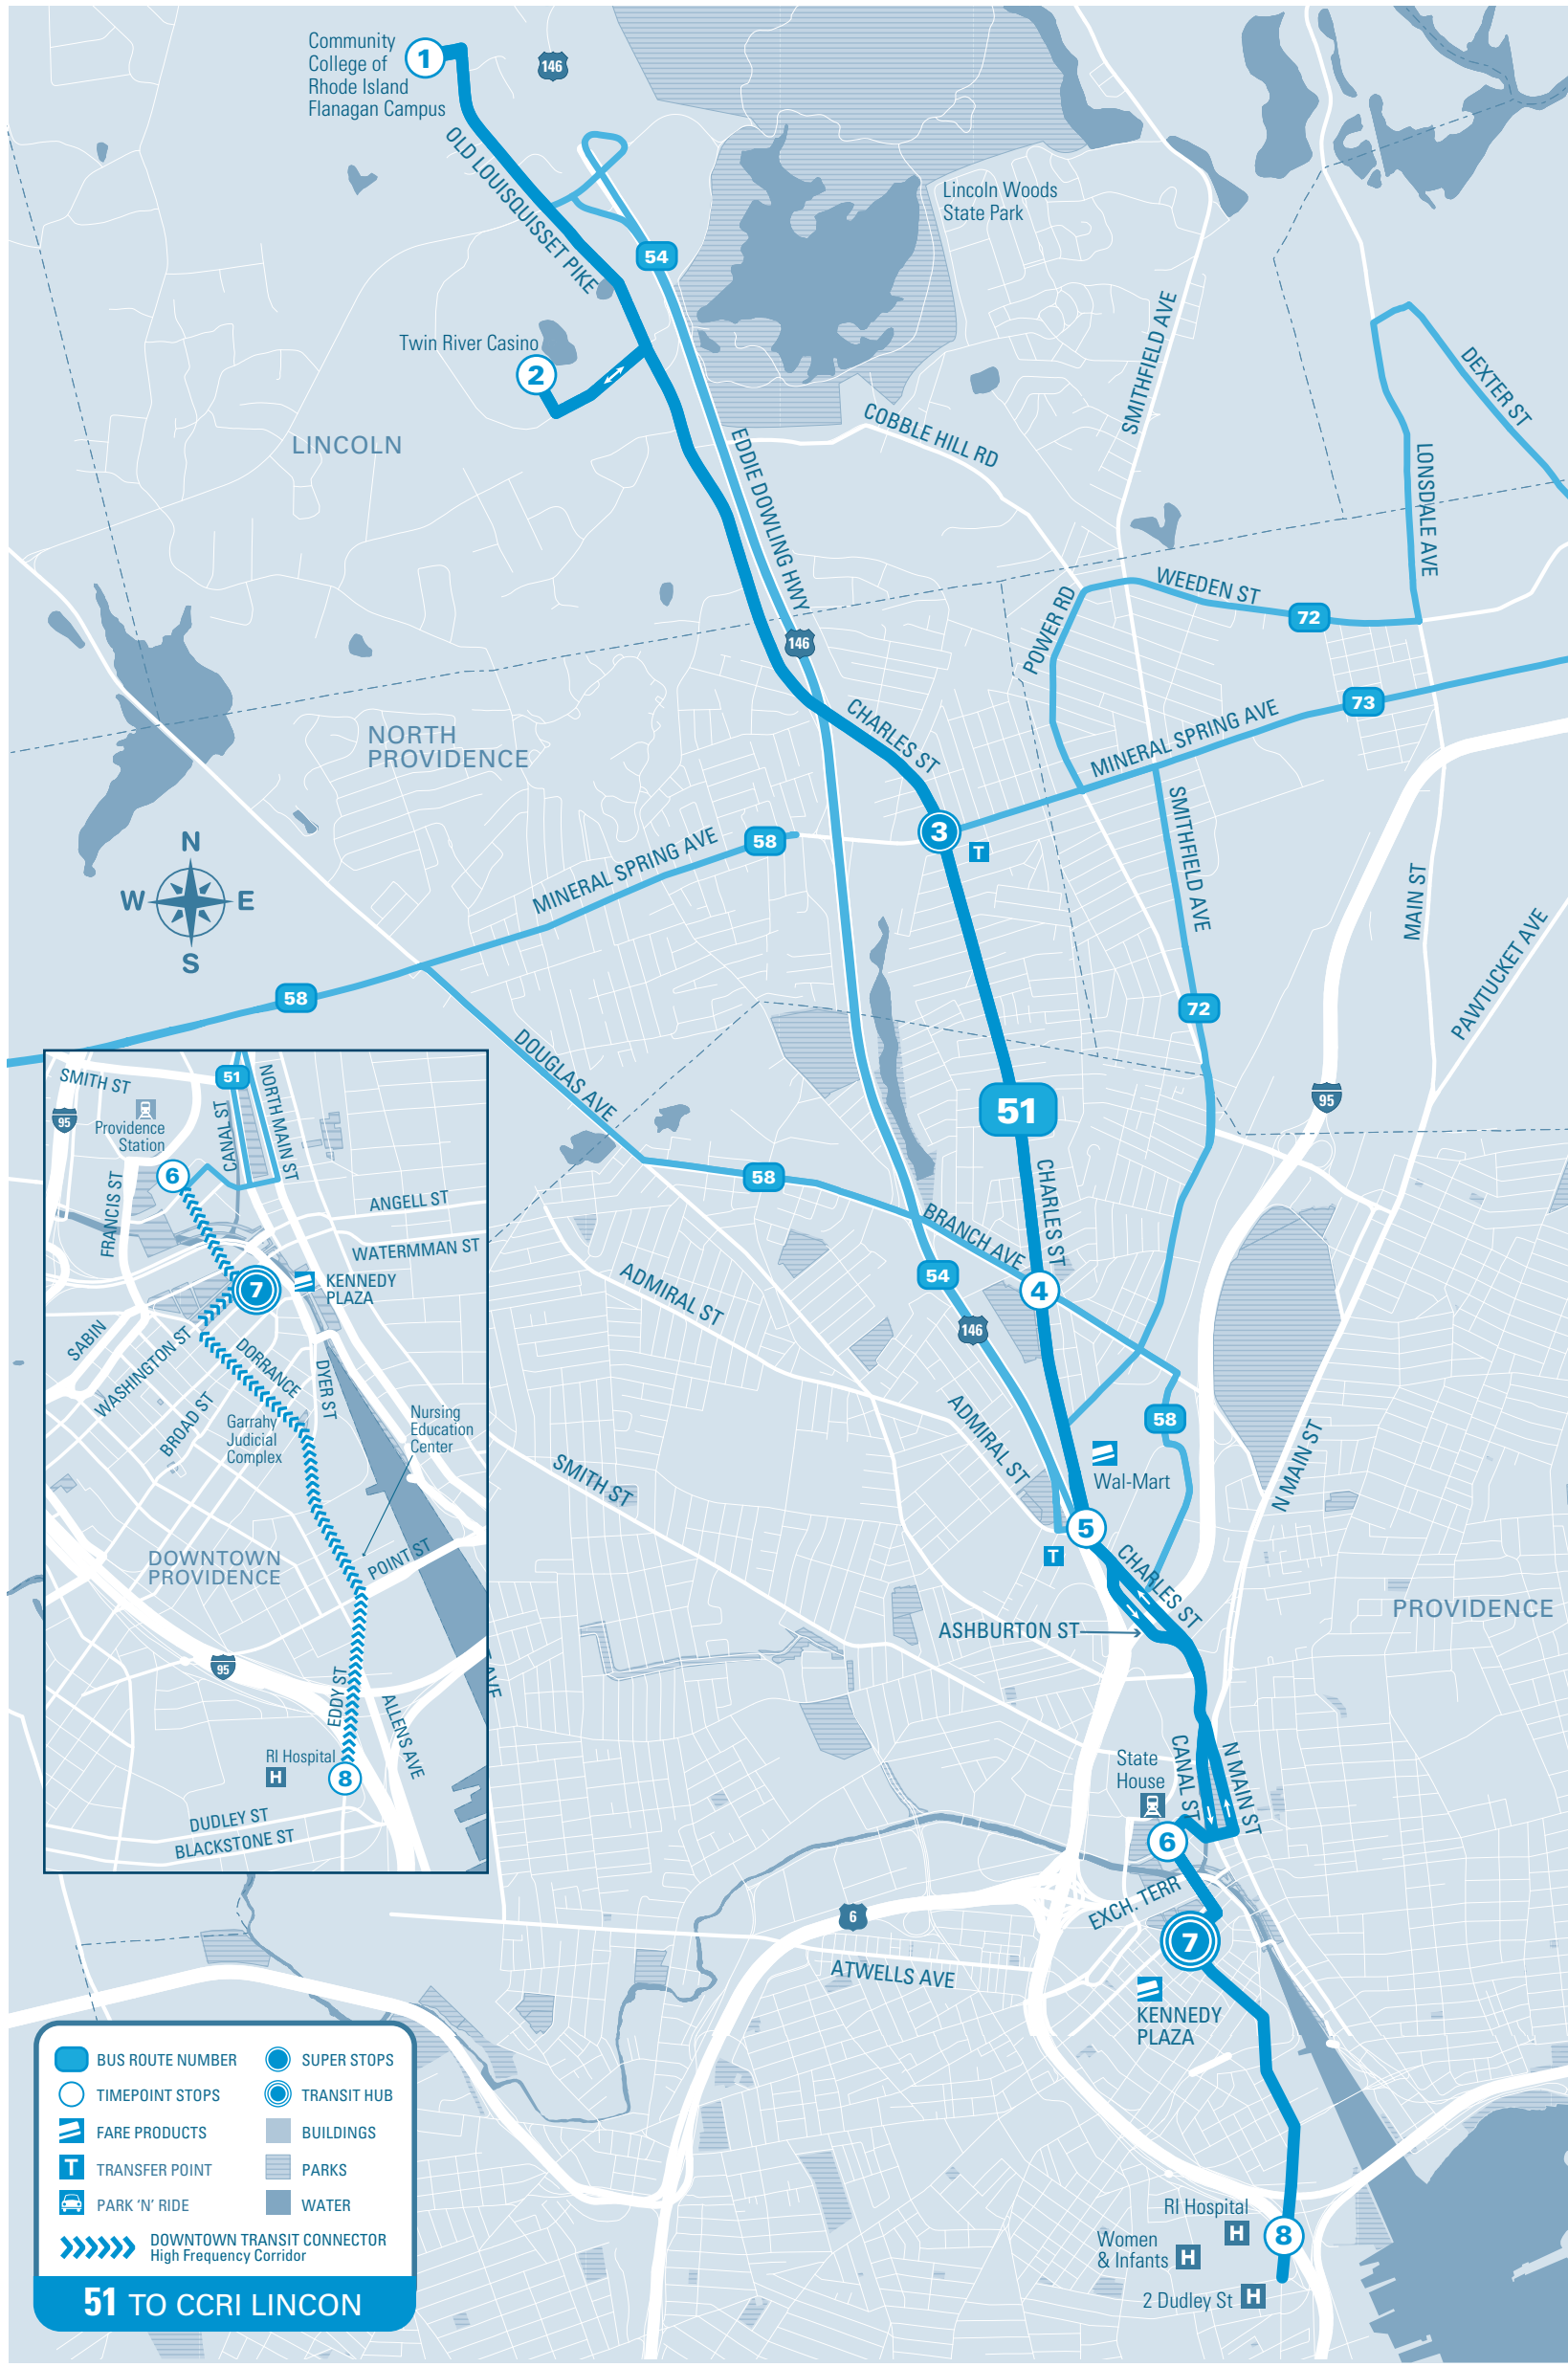

OUTBOUND TO CCRI LINCOLN/TWIN RIVER CASINO

		8	7	6	5	4	3	2	1	CONNECTION
		ROUTE 54 Leaves CCRI for Lincoln Mall & Woonsocket								
Timepoint Stops	TRANSFER	Hospital District 1, 3, 4, 54, 58, 72	KEN-NEDY PLAZA Stop G HUB	Providence Station R, 54, 58, 66, 72	Admiral & Charles 72	Branch & Charles 58	MINERAL SPRING & CHARLES 58, 73	Twin River Casino 54, 73	Arrives CCRI Lincoln 73, 54	
MONDAY TO FRIDAY	AM	6:33	6:40	6:42	6:46	6:49	6:53	6:57	7:02	7:06
		7:15	7:23	7:25	7:30	7:33	7:38	7:42	7:47	7:49
		7:58	8:06	8:08	8:13	8:17	8:22	8:26	8:31	8:32
		8:41	8:49	8:51	8:56	9:00	9:05	9:09	9:14	9:15
		9:24	9:32	9:34	9:39	9:43	9:48	9:52	9:57	9:58
	PM	10:07	10:15	10:17	10:22	10:26	10:31	10:35	10:40	10:42
		10:50	10:58	11:00	11:05	11:09	11:14	11:18	11:23	11:25
		11:33	11:41	11:43	11:48	11:52	11:57	12:01	12:06	12:08
		12:16	12:24	12:26	12:31	12:35	12:40	12:44	12:49	12:51
		12:59	1:07	1:09	1:14	1:18	1:23	1:27	1:32	1:34
1:42		1:50	1:52	1:57	2:01	2:07	2:11	2:16	2:17	
2:24		2:33	2:35	2:41	2:46	2:52	2:56	3:01	3:44	
3:07		3:16	3:18	3:24	3:29	3:37	3:42	3:47	4:29	
3:50		3:59	4:01	4:08	4:13	4:21	4:26	4:31	5:12	
4:33		4:42	4:44	4:51	4:56	5:04	5:09	5:14	5:53	
5:17	5:25	5:27	5:33	5:38	5:44	5:49	5:54	6:35		
6:01	6:08	6:10	6:15	6:19	6:24	6:28	6:33	.....		
6:44	6:51	6:53	6:58	7:02	7:07	7:11	7:16	7:18		
7:27	7:34	7:36	7:41	7:45	7:50	7:54	7:59	8:01		
8:10	8:17	8:19	8:23	8:26	8:30	8:34	8:39	8:43		
8:53	9:00	9:02	9:06	9:09	9:13	9:17	9:22	9:26		
9:36	9:43	9:45	9:49	9:52	9:56	10:00	10:05	10:09		
10:19	10:26	10:28	10:32	10:35	10:39	10:43	10:48	10:52		
11:02	11:09	11:11	11:15	11:18	11:22	11:26	11:31	11:35		
11:45	11:52	11:54	11:58	12:01	12:05	12:09	12:14	12:18