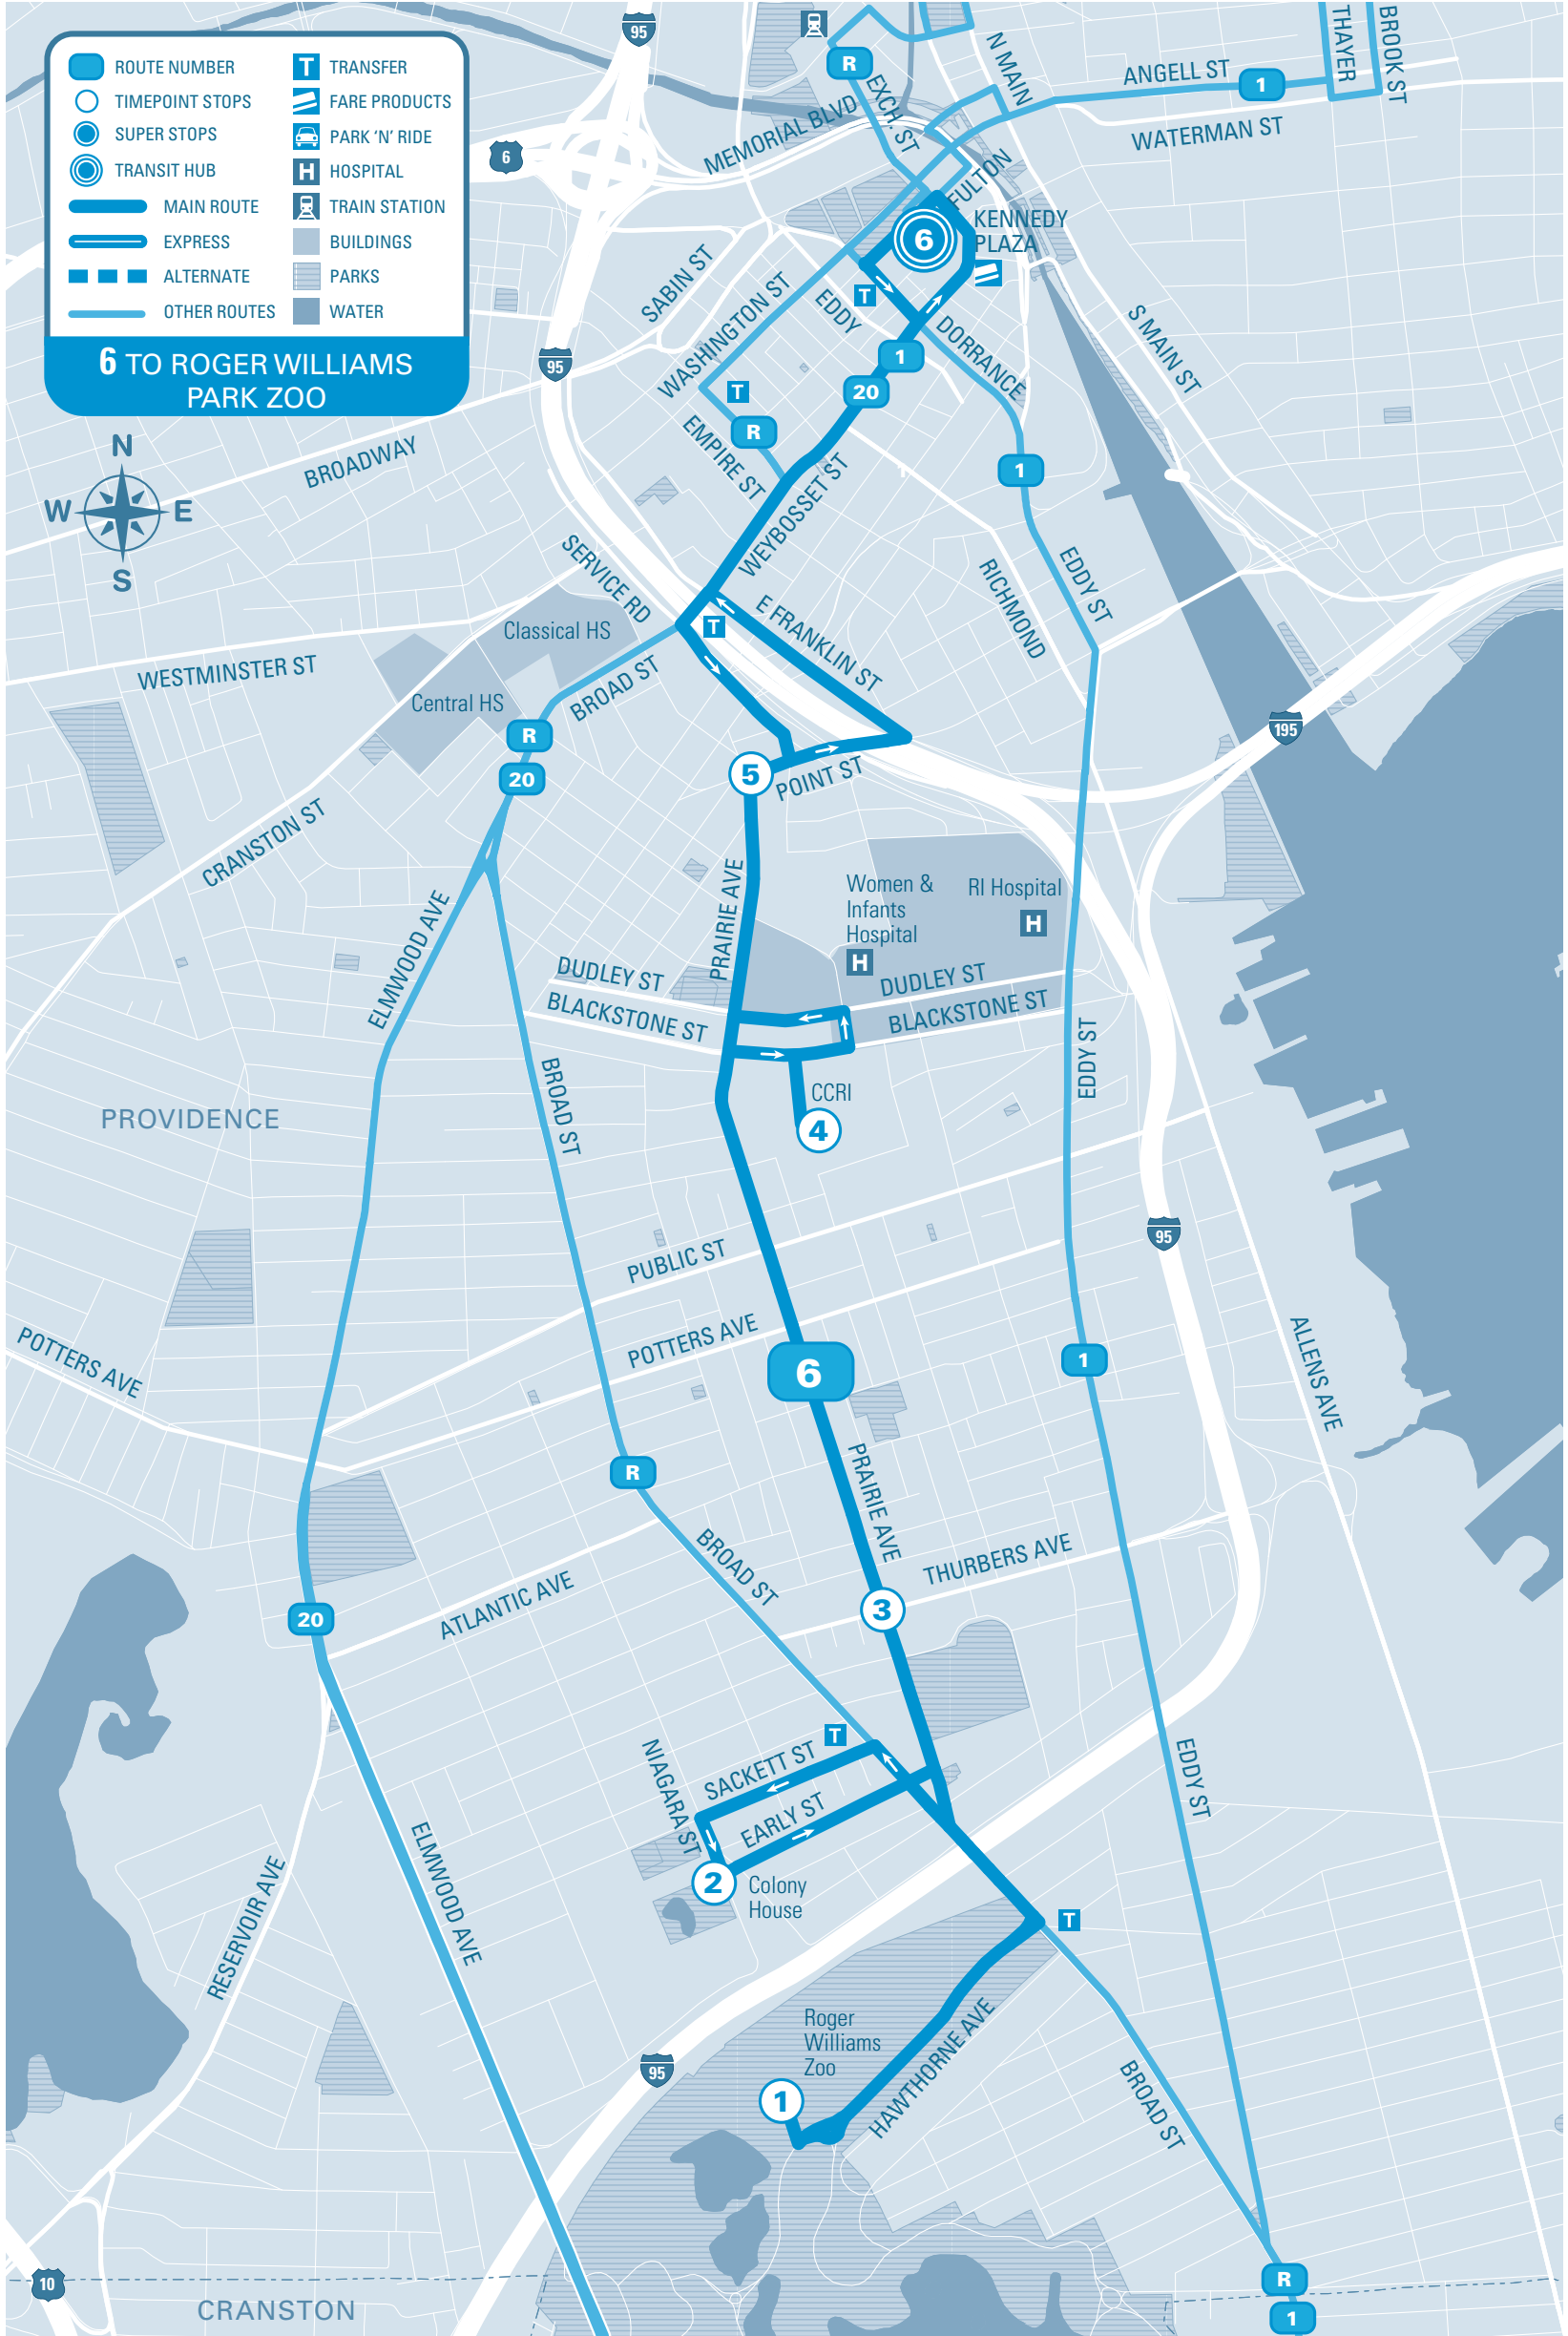

## MAJOR STOPS

- ① Roger Williams Park Zoo
- ② Colony House
- ③ Prairie Avenue & Thurbers Avenue
- ④ Community College of Rhode Island (CCRI) Providence
- ⑤ Prairie Avenue & Point Street
- ⑥ KENNEDY PLAZA Stop D

## Prairie Ave / Roger Williams Park Zoo

Schedule Effective August 26, 2023

**OUTBOUND TO ROGER WILLIAMS PARK ZOO**

	KENNEDY PLAZA Stop D	Prairie & Point	CCRI Providence	Prairie & Thurbers	Colony House	Roger Williams Park Zoo	
<b>MONDAY TO FRIDAY</b>	<b>TRANSFER</b>						
	<b>AM</b>	6:37	6:42	6:45	6:51	6:54	.....
		7:37	7:43	7:46	7:52	7:55	.....
		8:37	8:43	8:46	8:52	8:55	.....
		9:37	9:43	9:46	9:52	.....	9:56
		10:07	10:13	10:16	10:22	.....	10:26
		10:37	10:43	10:46	10:52	.....	10:56
		11:07	11:13	11:16	11:22	.....	11:26
	11:37	11:43	11:46	11:52	.....	11:56	
	<b>PM</b>	12:07	12:13	12:16	12:22	.....	12:26
		12:37	12:43	12:46	12:52	.....	12:56
		1:07	1:13	1:16	1:22	.....	1:26
		1:37	1:43	1:46	1:52	.....	1:56
		2:07	2:13	2:16	2:22	.....	2:26
2:37		2:43	2:46	2:52	2:55	2:59	
3:07		3:14	3:17	3:24	.....	3:28	
3:37	3:44	3:47	3:54	3:58	4:02		
4:37	4:44	4:47	4:53	4:56	.....		
5:37	5:44	5:47	5:53	5:56	.....		
6:37	6:43	6:46	6:52	6:55	.....		
7:22	7:28	7:31	.....	.....	.....		
8:00	8:06	8:09	.....	.....	.....		
8:40	8:46	8:49	.....	.....	.....		

	KENNEDY PLAZA Stop D	Prairie & Point	CCRI Providence	Prairie & Thurbers	Colony House	Roger Williams Park Zoo	
<b>SATURDAY</b>	<b>TRANSFER</b>						
	<b>AM</b>	8:25	8:31	8:34	8:39	8:42	.....
		9:25	9:31	9:34	9:39	.....	9:43
		10:25	10:31	10:34	10:39	.....	10:43
		11:25	11:31	11:34	11:39	.....	11:43
		12:25	12:31	12:34	12:39	.....	12:43
	<b>PM</b>	1:25	1:31	1:34	1:39	.....	1:43
		2:25	2:31	2:34	2:39	.....	2:43
		3:25	3:31	3:34	3:39	.....	3:43
		4:25	4:31	4:34	4:39	4:42	.....
5:25		5:31	5:34	5:39	5:42	.....	