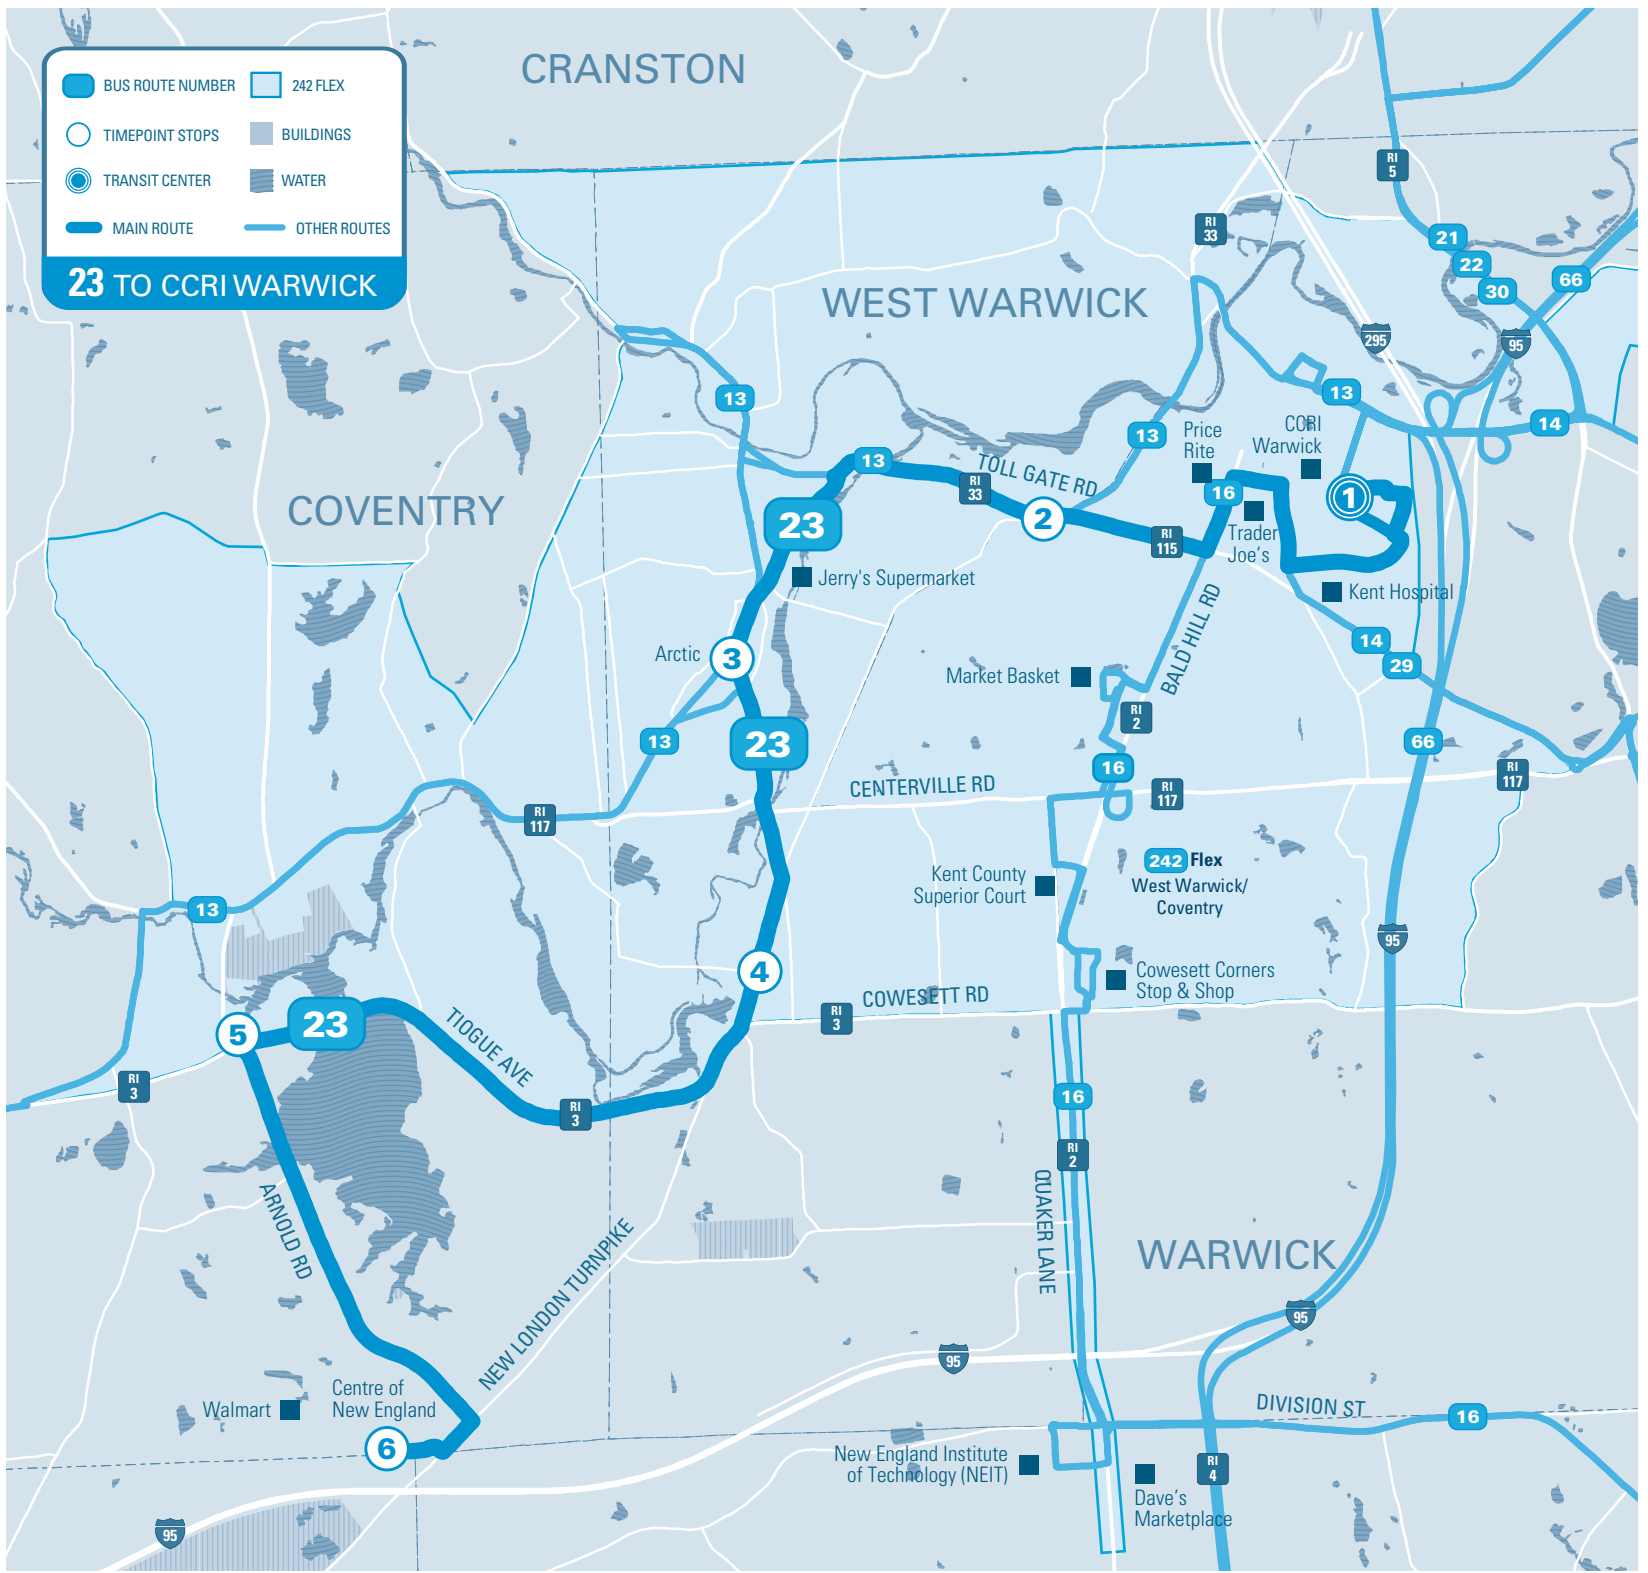

		①	②	③	④	⑤	⑥
Timepoint Stops		CCRI WARWICK	Providence & Toll Gate	Arctic Center - Main & Washington	Crompton - Main & Pulaski	Tiogue & Arnold	Centre of New England
TRANSFER		HUB	13	13			
SUNDAY/HOLIDAYS	AM	6:15	6:21	6:26	6:30	6:36	6:42
		7:30	7:36	7:41	7:45	7:52	7:58
		8:50	8:56	9:01	9:05	9:12	9:18
		10:10	10:17	10:23	10:27	10:34	10:40
		11:30	11:37	11:43	11:47	11:54	12:00
	PM	12:50	12:57	1:03	1:07	1:14	1:20
		2:10	2:17	2:24	2:28	2:35	2:42
		3:30	3:38	3:45	3:50	3:57	4:03
		4:55	5:03	5:09	5:13	5:20	5:26
		6:15	6:22	6:28	6:32	6:39	6:45
		7:35	7:42	7:47	7:51	7:58	8:04
		8:50	8:57	9:02	9:06	9:13	9:19
10:05	10:11	10:16	10:20	10:27	10:33		

MAJOR STOPS

23

Arctic/Crompton/
Centre of New England

Schedule Effective January 13, 2024

INBOUND TO CCRI WARWICK

		6	5	4	3	2	1
		Centre of New England	Tiogou & Arnold	Crompton - Main & Pulaski	Arctic Center - Main & Washington	Providence & Toll Gate	CCRI WARWICK
Timepoint Stops	TRANSFER				13	13	HUB
MONDAY TO FRIDAY	AM	5:43	5:50	5:56	6:01	6:05	6:10
		6:56	7:03	7:09	7:14	7:19	7:25
		8:14	8:22	8:29	8:34	8:39	8:45
		9:34	9:42	9:49	9:54	9:59	10:05
		10:53	11:01	11:08	11:13	11:18	11:25
	PM	12:14	12:21	12:28	12:33	12:38	12:45
		1:33	1:40	1:47	1:52	1:57	2:04
		2:54	3:01	3:08	3:13	3:18	3:25
		4:18	4:26	4:33	4:38	4:43	4:50
		5:41	5:48	5:54	5:58	6:03	6:10
		7:01	7:08	7:14	7:18	7:23	7:30
		8:17	8:24	8:30	8:34	8:39	8:45
		9:32	9:39	9:45	9:49	9:54	10:00

		6	5	4	3	2	1
		Centre of New England	Tiogou & Arnold	Crompton - Main & Pulaski	Arctic Center - Main & Washington	Providence & Toll Gate	CCRI WARWICK
Timepoint Stops	TRANSFER				13	13	HUB
SUNDAY/HOLIDAY	AM	6:59	7:05	7:10	7:14	7:19	7:25
		8:13	8:20	8:25	8:29	8:34	8:40
		9:27	9:34	9:40	9:44	9:49	9:55
		10:42	10:49	10:55	10:59	11:04	11:10
		12:01	12:08	12:14	12:18	12:23	12:30
	PM	1:16	1:23	1:29	1:33	1:38	1:45
		2:36	2:43	2:49	2:53	2:58	3:05
		3:57	4:04	4:09	4:13	4:18	4:25
		5:13	5:20	5:25	5:29	5:34	5:40
		6:28	6:35	6:40	6:44	6:49	6:55
		7:44	7:50	7:55	7:59	8:04	8:10
		8:59	9:05	9:10	9:14	9:19	9:25