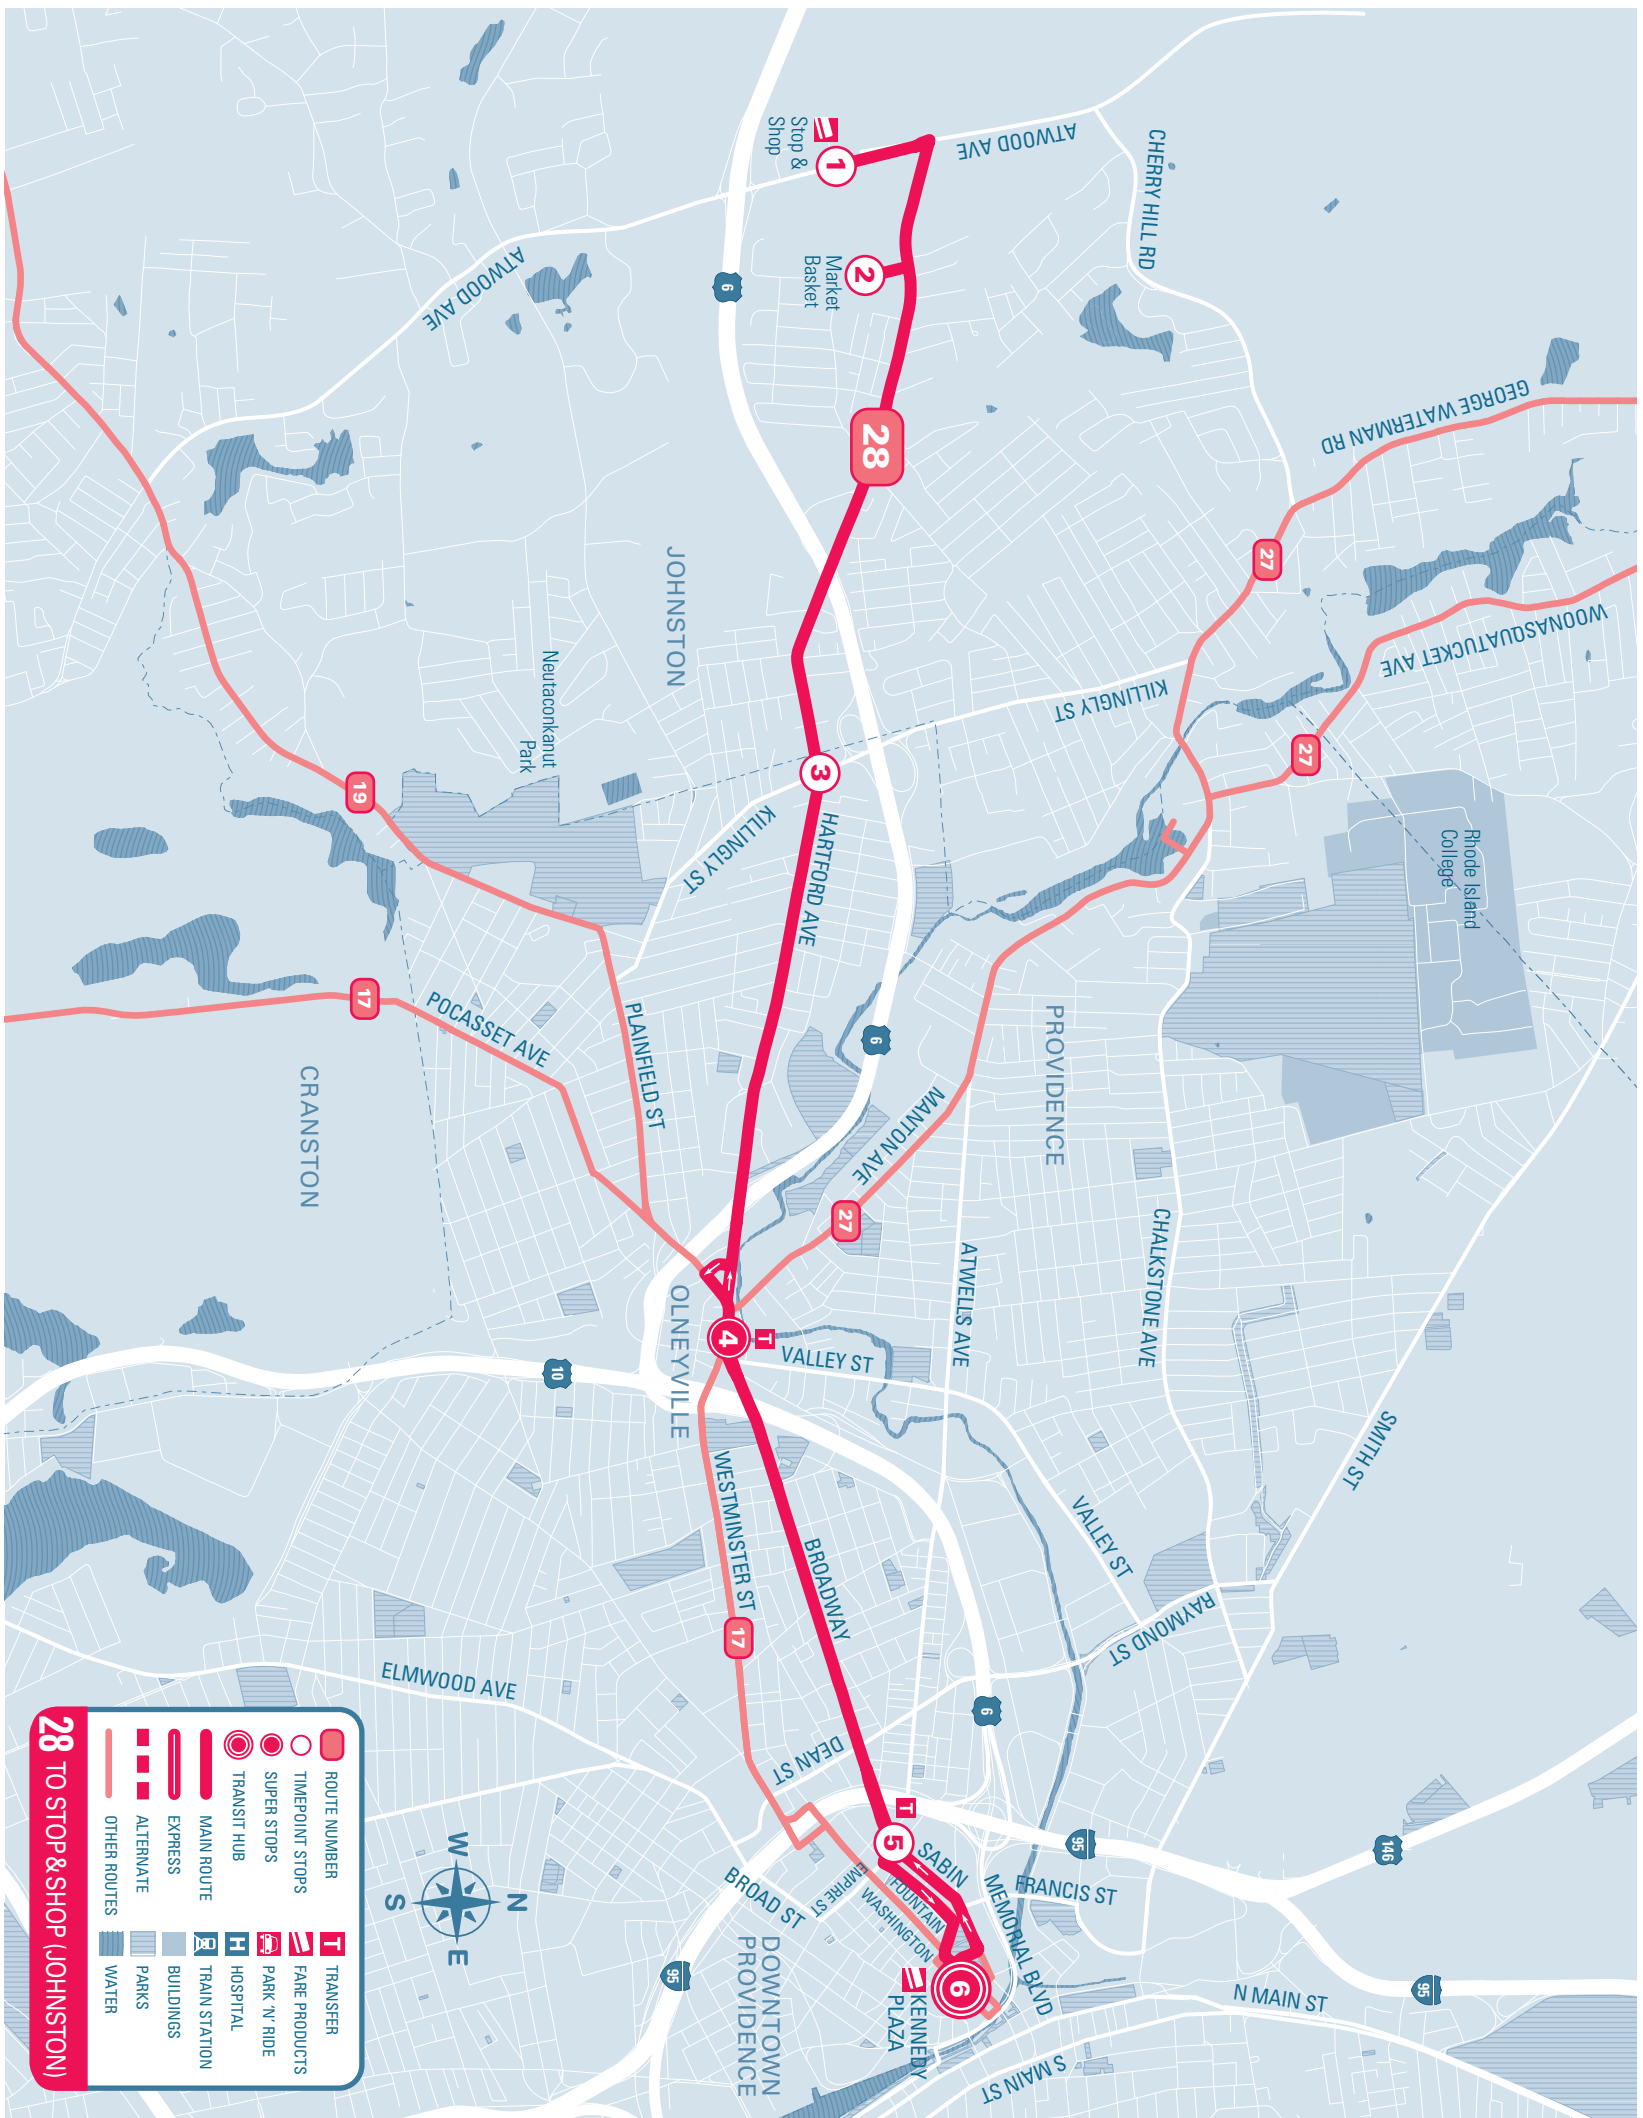

Wave is our smart fare collection system. It's a convenient way to ride RIPTA with either a smart card or a smart phone.

- Full Fare (1 hour of unlimited rides) • Tarifa Básica (1 hora de viajes ilimitados) $2.00
- Day Pass • Pase de Día $6.00
- Monthly Pass • Pase Mensual $70.00
- Route 24L • Ruta 24L $4.00

Visit RIPTA.com/wave for more information. Reduced fares are available for Seniors, People with Disabilities, and Medicare Card Holders.

Una tarifa reducida está disponible para los Adultos Mayores, Personas con Discapacidades y cualquier persona con una Tarjeta de Identificación de Medicare. Visite RIPTA.com/reducedfare para más información.

Holidays

Service operates Sunday / Holiday service on the following days:

- New Year's Day ..... Labor Day
- Dr. Martin Luther King, Jr. Day ..... Columbus Day
- Memorial Day ..... Veterans Day
- Juneteenth ..... Thanksgiving Day
- Independence Day ..... Christmas Day
- Victory Day

YOUR CONNECTION TO RHODE ISLAND AND BEYOND!

RIPTA provides seamless connections to trains, ferry service, bike paths, and the airport, allowing passengers to easily switch from one mode to another to complete a trip. Scan here to get started!

- 401-781-9400
- 711 or 800-745-5555
- CustomerService@RIPTA.com
- RiderRIPTA
- RIPTA.com/mobile-applications
- RIPTA_RI

28 TO STOP & SHOP (JOHNSTON)

- ROUTE NUMBER
- TIMEPOINT STOPS
- SUPER STOPS
- TRANSIT HUB
- MAIN ROUTE
- EXPRESS
- ALTERNATE
- OTHER ROUTES
- TRANSFER
- FARE PRODUCTS
- PARK 'N' RIDE
- HOSPITAL
- TRAIN STATION
- BUILDINGS
- PARKS
- WATER

OUTBOUND TO STOP & SHOP (JOHNSTON)

MONDAY TO FRIDAY		KENNEDY PLAZA						
Timepoint Stops	TRANSFER	HUB	27	17,19,27	SQUARE	Killingly	Market Basket (Johnston)	Stop & Shop (Johnston)
AM		6:03	6:05	6:11	6:16	6:21	6:24	6:24
		6:31	6:33	6:39	6:44	6:49	6:52	6:52
		6:59	7:01	7:08	7:14	7:19	7:22	7:22
		7:27	7:30	7:37	7:43	7:48	7:51	7:51
		7:55	7:58	8:05	8:10	8:15	8:18	8:18
		8:23	8:26	8:33	8:38	8:43	8:46	8:46
		8:51	8:54	9:01	9:06	9:11	9:14	9:14
		9:19	9:22	9:29	9:34	9:39	9:42	9:42
		9:47	9:50	9:57	10:02	10:08	10:11	10:11
		10:15	10:18	10:25	10:30	10:36	10:39	10:39
		10:43	10:46	10:53	10:58	11:04	11:07	11:07
		11:11	11:14	11:22	11:27	11:33	11:36	11:36
		11:39	11:42	11:50	11:55	12:01	12:04	12:04
		12:07	12:10	12:18	12:24	12:30	12:33	12:33
		12:35	12:38	12:46	12:52	12:58	1:01	1:01
		1:05	1:08	1:16	1:22	1:28	1:31	1:31
		1:33	1:36	1:44	1:50	1:56	1:59	1:59
		2:01	2:04	2:13	2:19	2:25	2:28	2:28
		2:33	2:36	2:45	2:51	2:57	3:00	3:00
		3:00	3:03	3:13	3:20	3:26	3:29	3:29
		.....	.....	3:29	3:36	.....	.....	.....
		3:30	3:33	3:43	3:50	3:56	3:59	3:59
		3:58	4:01	4:11	4:18	4:24	4:27	4:27
		4:26	4:29	4:39	4:46	4:52	4:55	4:55
		4:58	5:01	5:11	5:17	5:23	5:26	5:26
		5:26	5:29	5:39	5:45	5:51	5:54	5:54
		5:56	5:59	6:09	6:15	6:20	6:22	6:22
		6:24	6:26	6:34	6:40	6:45	6:47	6:47
		6:52	6:54	7:02	7:08	7:13	7:15	7:15
		7:58	8:00	8:07	8:12	8:17	8:19	8:19
		8:58	9:00	9:07	9:12	9:17	9:19	9:19
		9:58	10:00	10:07	10:12	10:17	10:19	10:19

(a) Trip operates when Public Schools are in session.

SATURDAY		KENNEDY PLAZA						
Timepoint Stops	TRANSFER	HUB	27	17,19,27	SQUARE	Killingly	Market Basket (Johnston)	Stop & Shop (Johnston)
AM		6:49	6:51	6:58	7:02	7:07	7:10	7:10
		7:25	7:27	7:34	7:38	7:43	7:46	7:46
		8:01	8:03	8:11	8:16	8:21	8:24	8:24
		8:35	8:37	8:45	8:50	8:55	8:58	8:58
		9:12	9:14	9:22	9:27	9:32	9:35	9:35
		9:32	9:34	9:42	9:48	9:53	9:56	9:56
		10:32	10:34	10:42	10:48	10:53	10:56	10:56
		11:32	11:35	11:43	11:48	11:53	11:56	11:56
		11:52	11:55	12:03	12:08	12:13	12:16	12:16
		12:32	12:35	12:43	12:48	12:53	12:56	12:56
		1:12	1:15	1:23	1:28	1:33	1:36	1:36
		1:32	1:35	1:43	1:48	1:53	1:56	1:56
		2:32	2:35	2:43	2:48	2:53	2:56	2:56
		3:32	3:35	3:43	3:48	3:53	3:56	3:56
		3:52	3:55	4:03	4:08	4:13	4:16	4:16
		4:32	4:35	4:43	4:48	4:53	4:56	4:56
		5:32	5:35	5:43	5:48	5:53	5:56	5:56
		5:52	5:55	6:03	6:08	6:13	6:16	6:16
		6:32	6:35	6:43	6:48	6:53	6:56	6:56
		7:12	7:15	7:22	7:27	7:32	7:34	7:34
		8:02	8:05	8:12	8:17	8:22	8:24	8:24
		9:17	9:20	9:27	9:32	9:37	9:39	9:39
		10:27	10:30	10:37	10:42	10:47	10:49	10:49