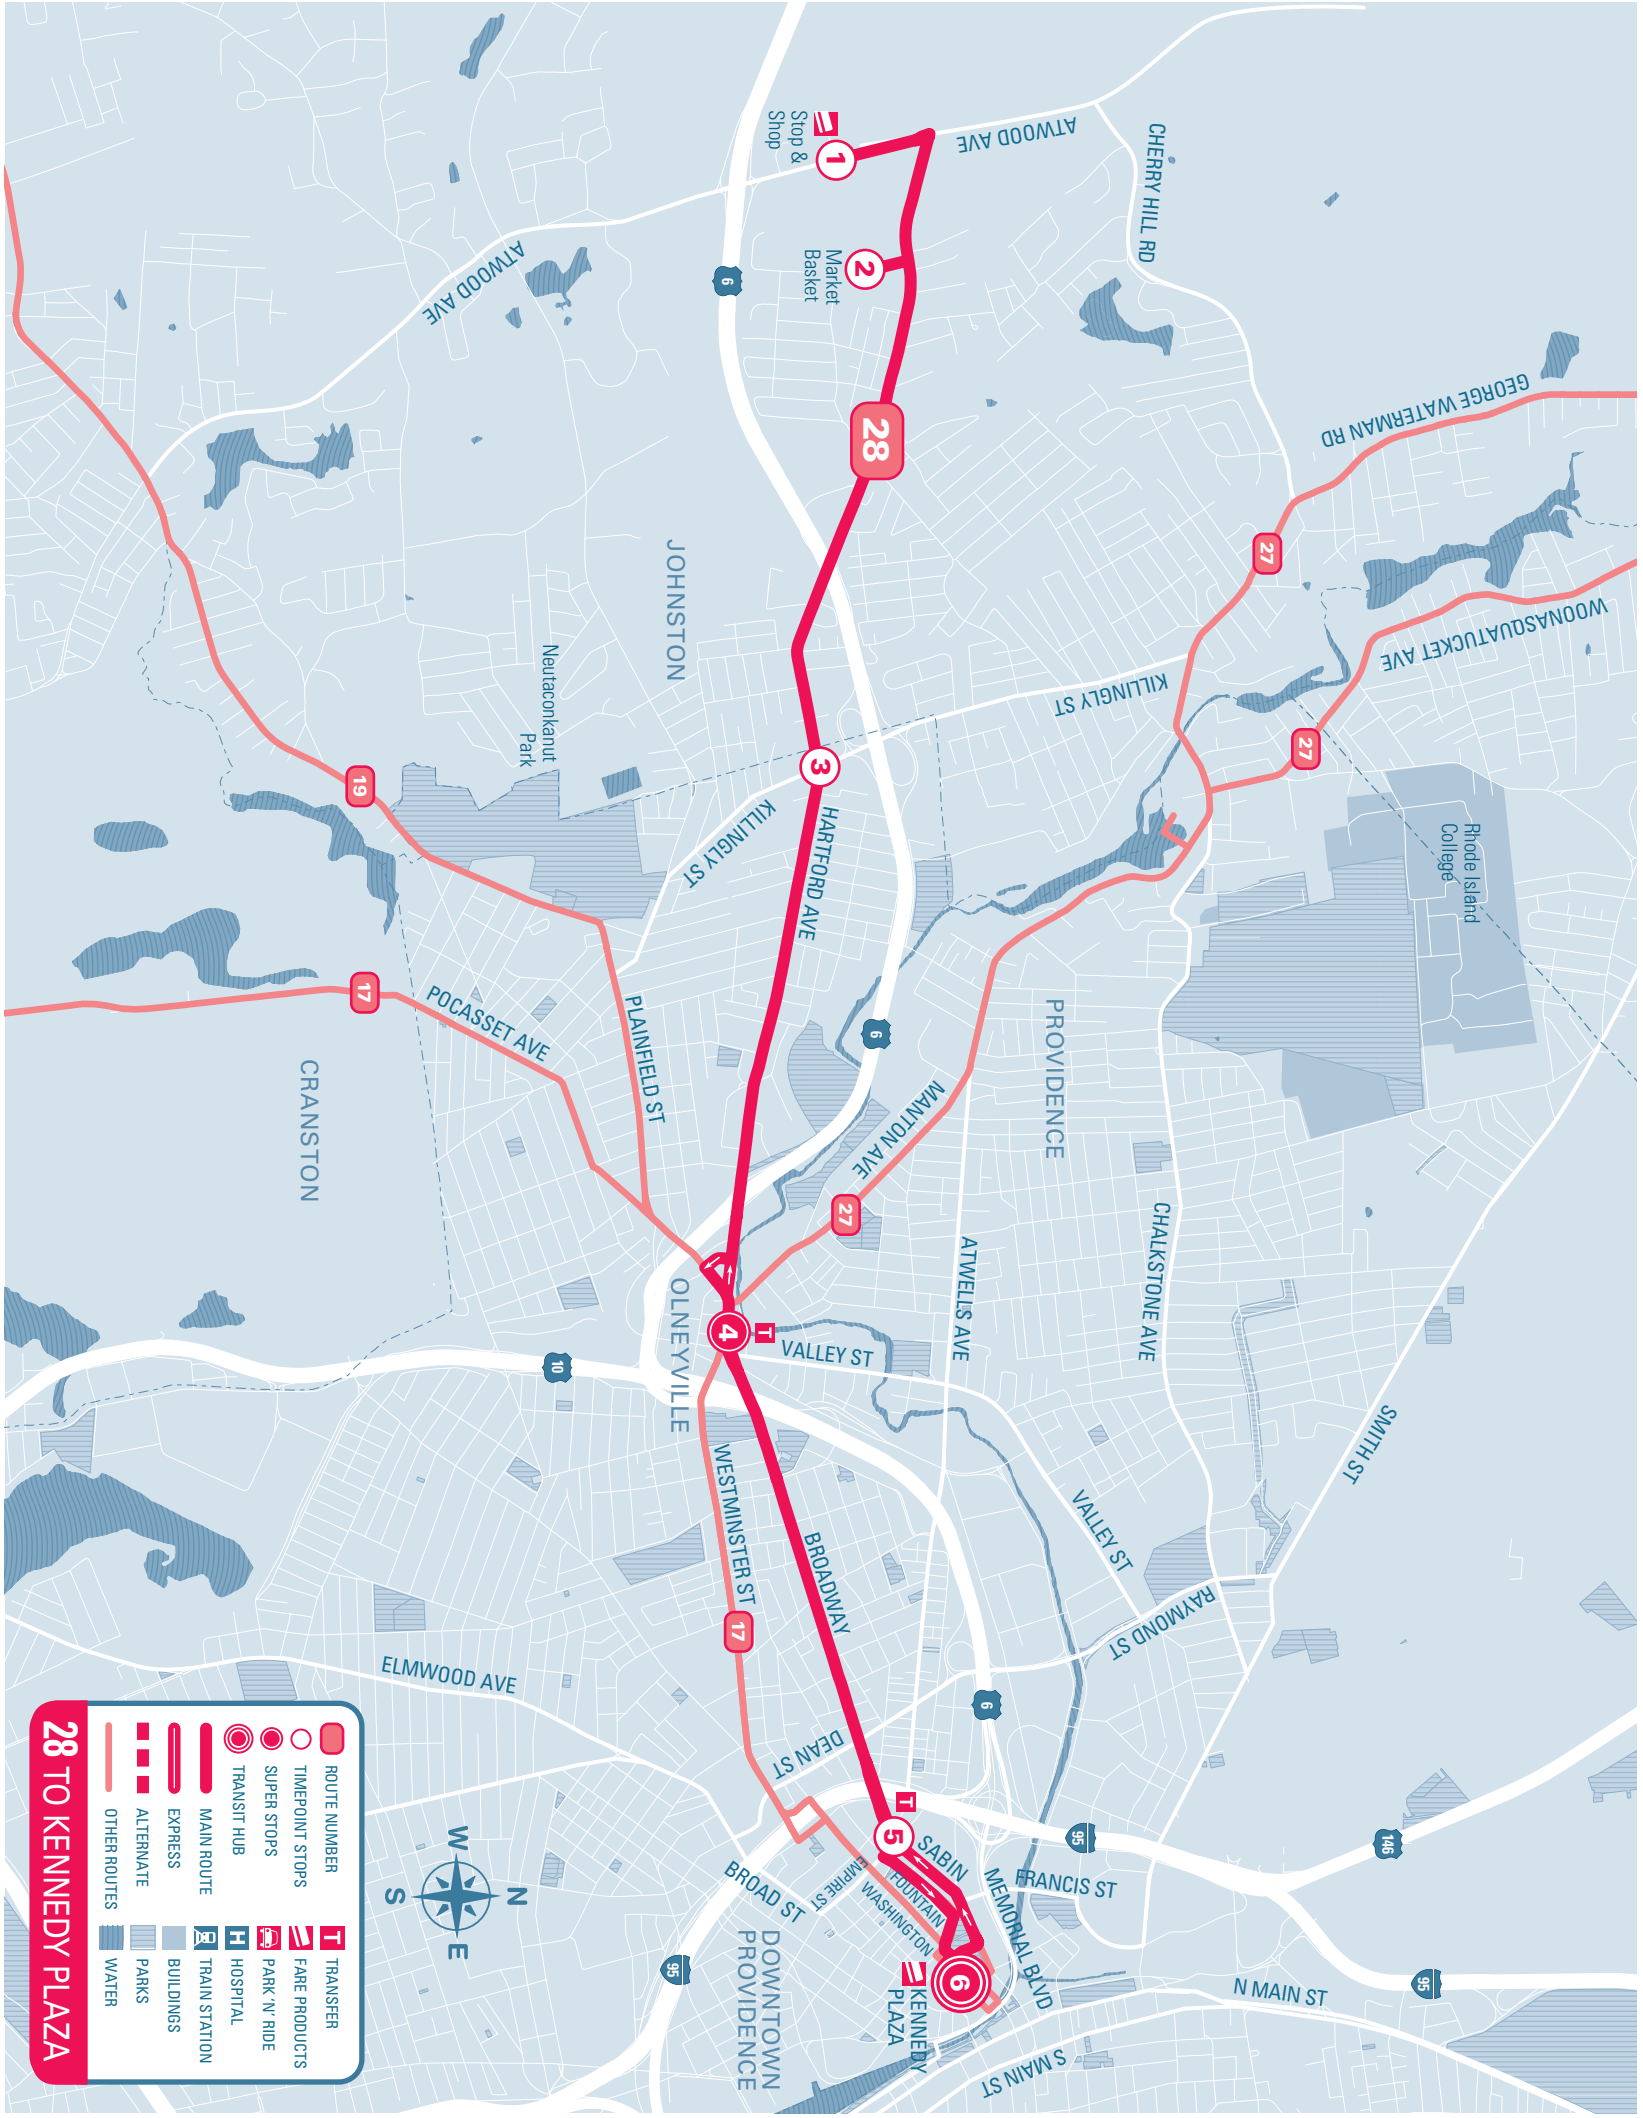

Timepoint Stops	SUNDAY/HOLIDAY					
	1	2	3	4	5	6
TRANSFER						
Stop & Shop (Johnston)	7:57	8:01	8:04	8:10	8:16	8:18
Market Basket (Johnston)	8:44	8:48	8:51	8:57	9:03	9:05
Hartford & Killingly	9:31	9:35	9:38	9:45	9:52	9:54
OLNEYVILLE SQUARE	10:20	10:24	10:27	10:34	10:41	10:43
Fountain & Empire	11:08	11:12	11:15	11:23	11:30	11:32
KENNEDY PLAZA Stop W	11:57	12:01	12:04	12:12	12:19	12:21
HUB	12:45	12:49	12:52	1:00	1:07	1:09
	1:33	1:37	1:40	1:48	1:55	1:57
	2:21	2:25	2:28	2:36	2:43	2:45
	3:09	3:13	3:16	3:23	3:30	3:32
	3:56	4:00	4:03	4:10	4:17	4:19
	4:44	4:48	4:51	4:58	5:05	5:07
	5:33	5:37	5:40	5:47	5:54	5:56
	6:21	6:25	6:28	6:34	6:41	6:43
	7:05	7:09	7:12	7:18	7:24	7:26