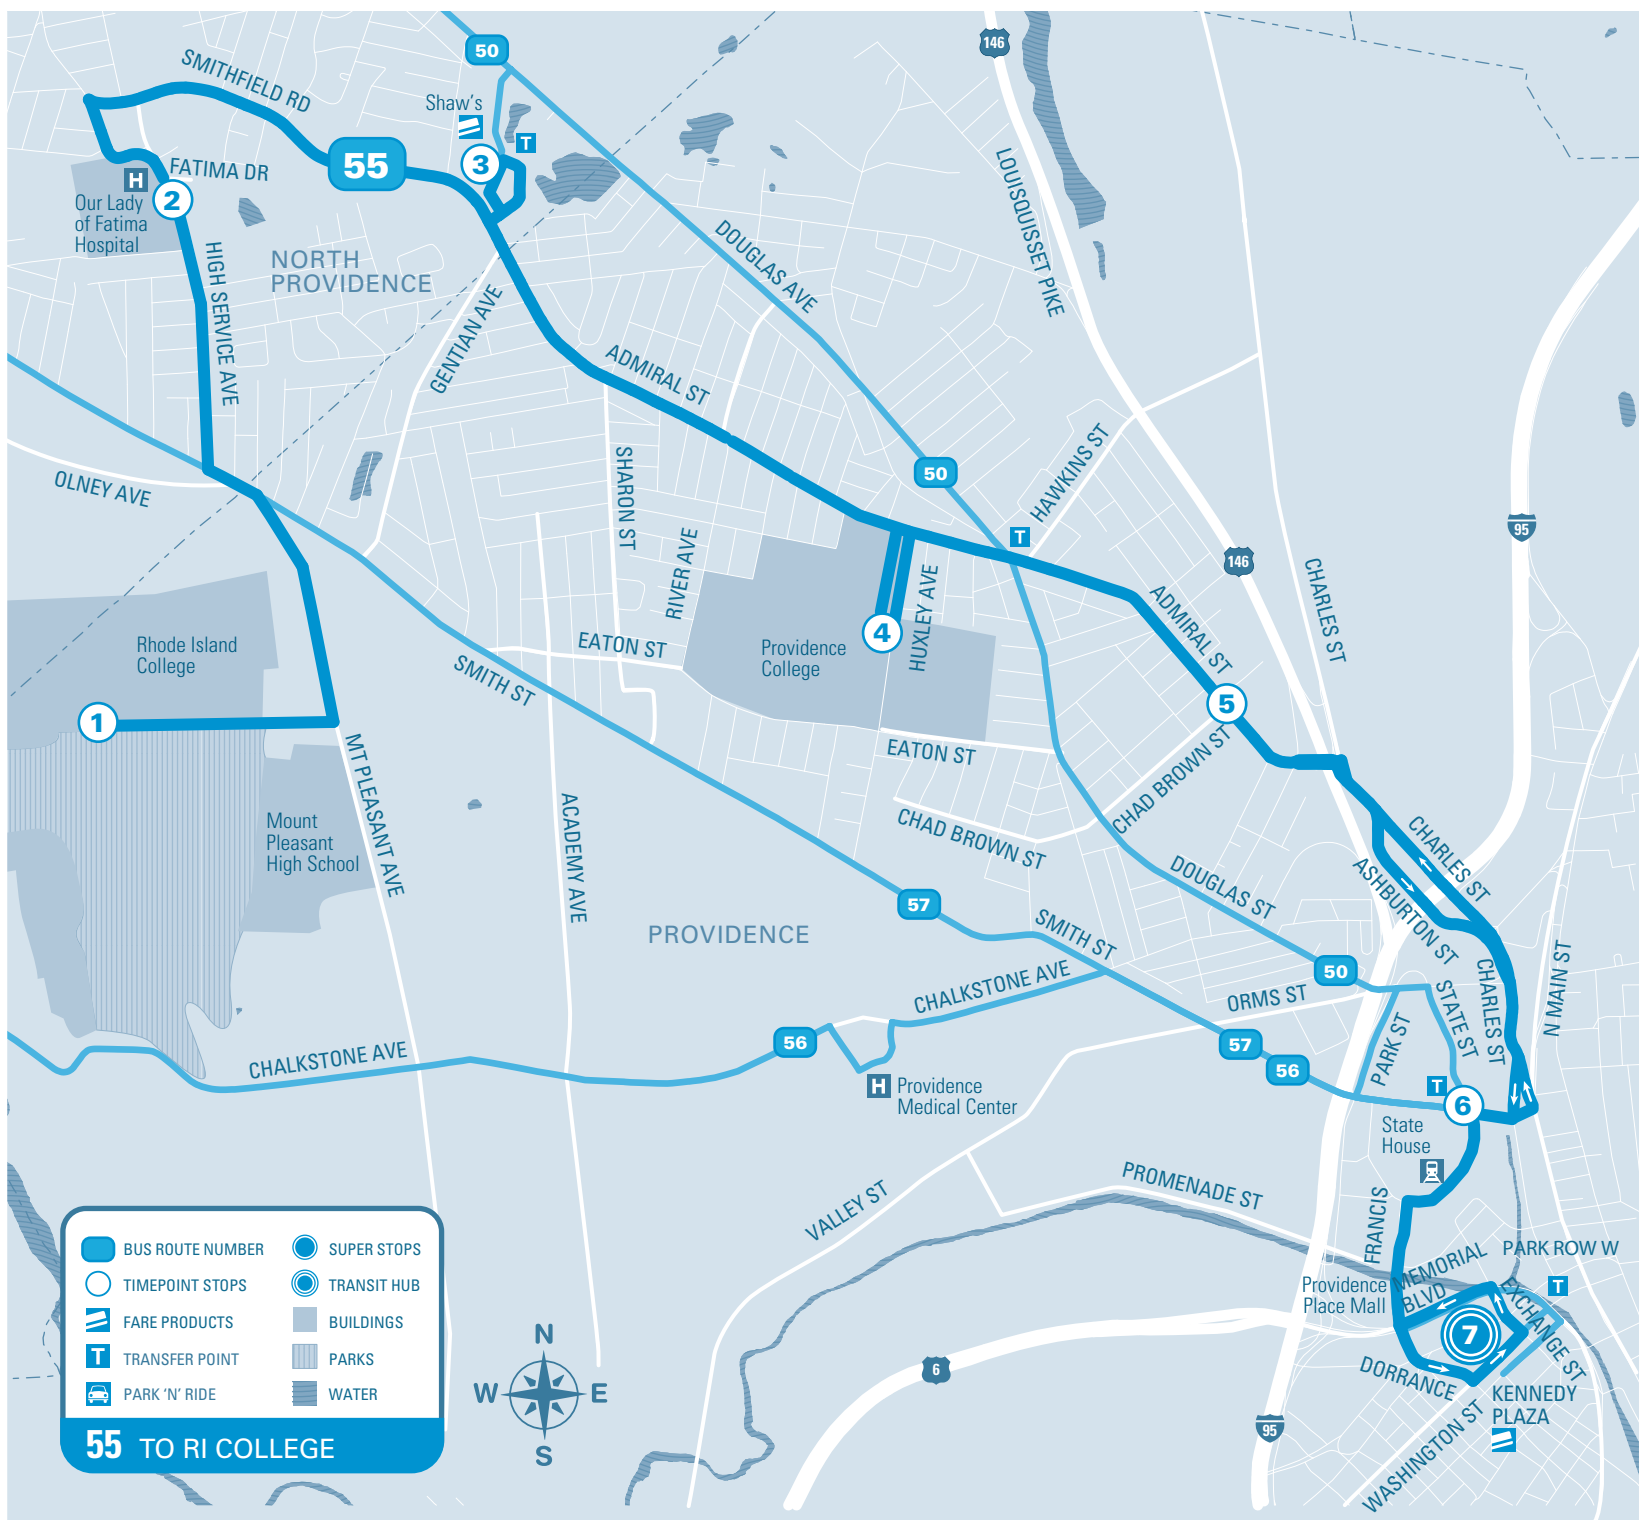

OUTBOUND TO RHODE ISLAND COLLEGE

Timepoint Stops	KENNEDY PLAZA Stop I	Gaspee & Smith	Admiral & Chad Brown	Providence College	Shaw's (North Providence)	High Service & Fatima Dr.	RI College	
TRANSFER	HUB	50, 56, 57			50, 58		HUB	
MONDAY TO FRIDAY	AM	5:54	5:57	6:01	6:05	6:10	6:13	6:17
		6:29	6:32	6:36	6:40	6:45	6:48	6:52
		7:04	7:08	7:13	7:17	7:23	7:26	7:31
		7:39	7:43	7:48	7:52	7:58	8:01	8:06
		8:14	8:18	8:23	8:27	8:33	8:36	8:41
		8:49	8:53	8:58	9:02	9:08	9:11	9:15
	PM	9:24	9:28	9:33	9:37	9:43	9:46	9:50
		9:59	10:03	10:08	10:12	10:18	10:21	10:25
		10:34	10:38	10:43	10:47	10:53	10:56	11:00
		11:09	11:13	11:18	11:22	11:28	11:31	11:35
		11:44	11:48	11:53	11:57	12:03	12:06	12:10
		12:19	12:23	12:28	12:32	12:38	12:41	12:45
SATURDAY	AM	12:54	12:58	1:03	1:07	1:13	1:16	1:20
		1:29	1:33	1:38	1:42	1:48	1:51	1:55
		2:04	2:09	2:15	2:20	2:27	2:31	2:35
		2:39	2:44	2:50	2:55	3:02	3:06	3:10
		3:16	3:21	3:27	3:32	3:39	3:43	3:47
		3:52	3:57	4:03	4:08	4:15	4:19	4:24
	PM	4:27	4:33	4:40	4:45	4:52	4:56	5:01
		5:02	5:08	5:15	5:20	5:27	5:31	5:36
		5:37	5:43	5:50	5:55	6:02	6:05	6:09
		6:10	6:15	6:20	6:24	6:30	6:33	6:37
		6:45	6:50	6:55	6:59	7:05	7:08	7:12
		7:20	7:25	7:30	7:34	7:40	7:43	7:47
8:05	8:09	8:13	8:17	8:23	8:26	8:30		
8:50	8:54	8:58	9:02	9:08	9:11	9:15		
9:35	9:39	9:43	9:47	9:53	9:56	10:00		
10:20	10:24	10:28	10:32	10:38	10:41	10:45		

Timepoint Stops	KENNEDY PLAZA Stop I	Gaspee & Smith	Admiral & Chad Brown	Providence College	Shaw's (North Providence)	High Service & Fatima Dr.	RI College	
TRANSFER	HUB	50, 56, 57			50, 58		HUB	
MONDAY TO FRIDAY	AM	7:01	7:04	7:09	7:13	7:18	7:21	7:25
		7:20	7:23	7:28	7:32	7:37	7:40	7:44
		7:52	7:55	8:00	8:04	8:10	8:13	8:17
		8:24	8:28	8:33	8:37	8:43	8:46	8:50
		8:56	9:00	9:05	9:09	9:15	9:18	9:22
		9:28	9:32	9:37	9:41	9:47	9:50	9:54
	PM	10:00	10:04	10:09	10:13	10:19	10:22	10:26
		10:32	10:36	10:41	10:45	10:51	10:54	10:58
		11:04	11:08	11:13	11:17	11:23	11:26	11:30
		11:36	11:40	11:45	11:49	11:55	11:58	12:02
		12:08	12:12	12:17	12:21	12:27	12:30	12:34
		12:40	12:44	12:49	12:53	12:59	1:02	1:06
SATURDAY	AM	1:12	1:16	1:21	1:25	1:31	1:34	1:38
		1:44	1:48	1:53	1:57	2:03	2:06	2:10
		2:16	2:21	2:26	2:30	2:36	2:39	2:43
		2:48	2:53	2:58	3:02	3:08	3:11	3:15
		3:20	3:25	3:30	3:34	3:40	3:43	3:47
		3:52	3:57	4:02	4:06	4:12	4:15	4:19
	PM	4:24	4:29	4:34	4:38	4:44	4:47	4:51
		4:56	5:01	5:06	5:10	5:16	5:19	5:23
		5:28	5:33	5:38	5:42	5:48	5:51	5:55
		6:00	6:05	6:10	6:14	6:20	6:23	6:27
		6:32	6:37	6:42	6:46	6:52	6:55	6:59
		7:04	7:09	7:14	7:18	7:24	7:27	7:31
7:36	7:41	7:46	7:50	7:56	7:59	8:03		
8:08	8:12	8:17	8:21	8:26	8:29	8:33		
8:40	8:44	8:49	8:53	8:58	9:01	9:05		
9:12	9:16	9:21	9:25	9:30	9:33	9:37		
9:44	9:48	9:53	9:57	10:02	10:05	10:09		
10:36	10:40	10:45	10:49	10:54	10:57	11:01