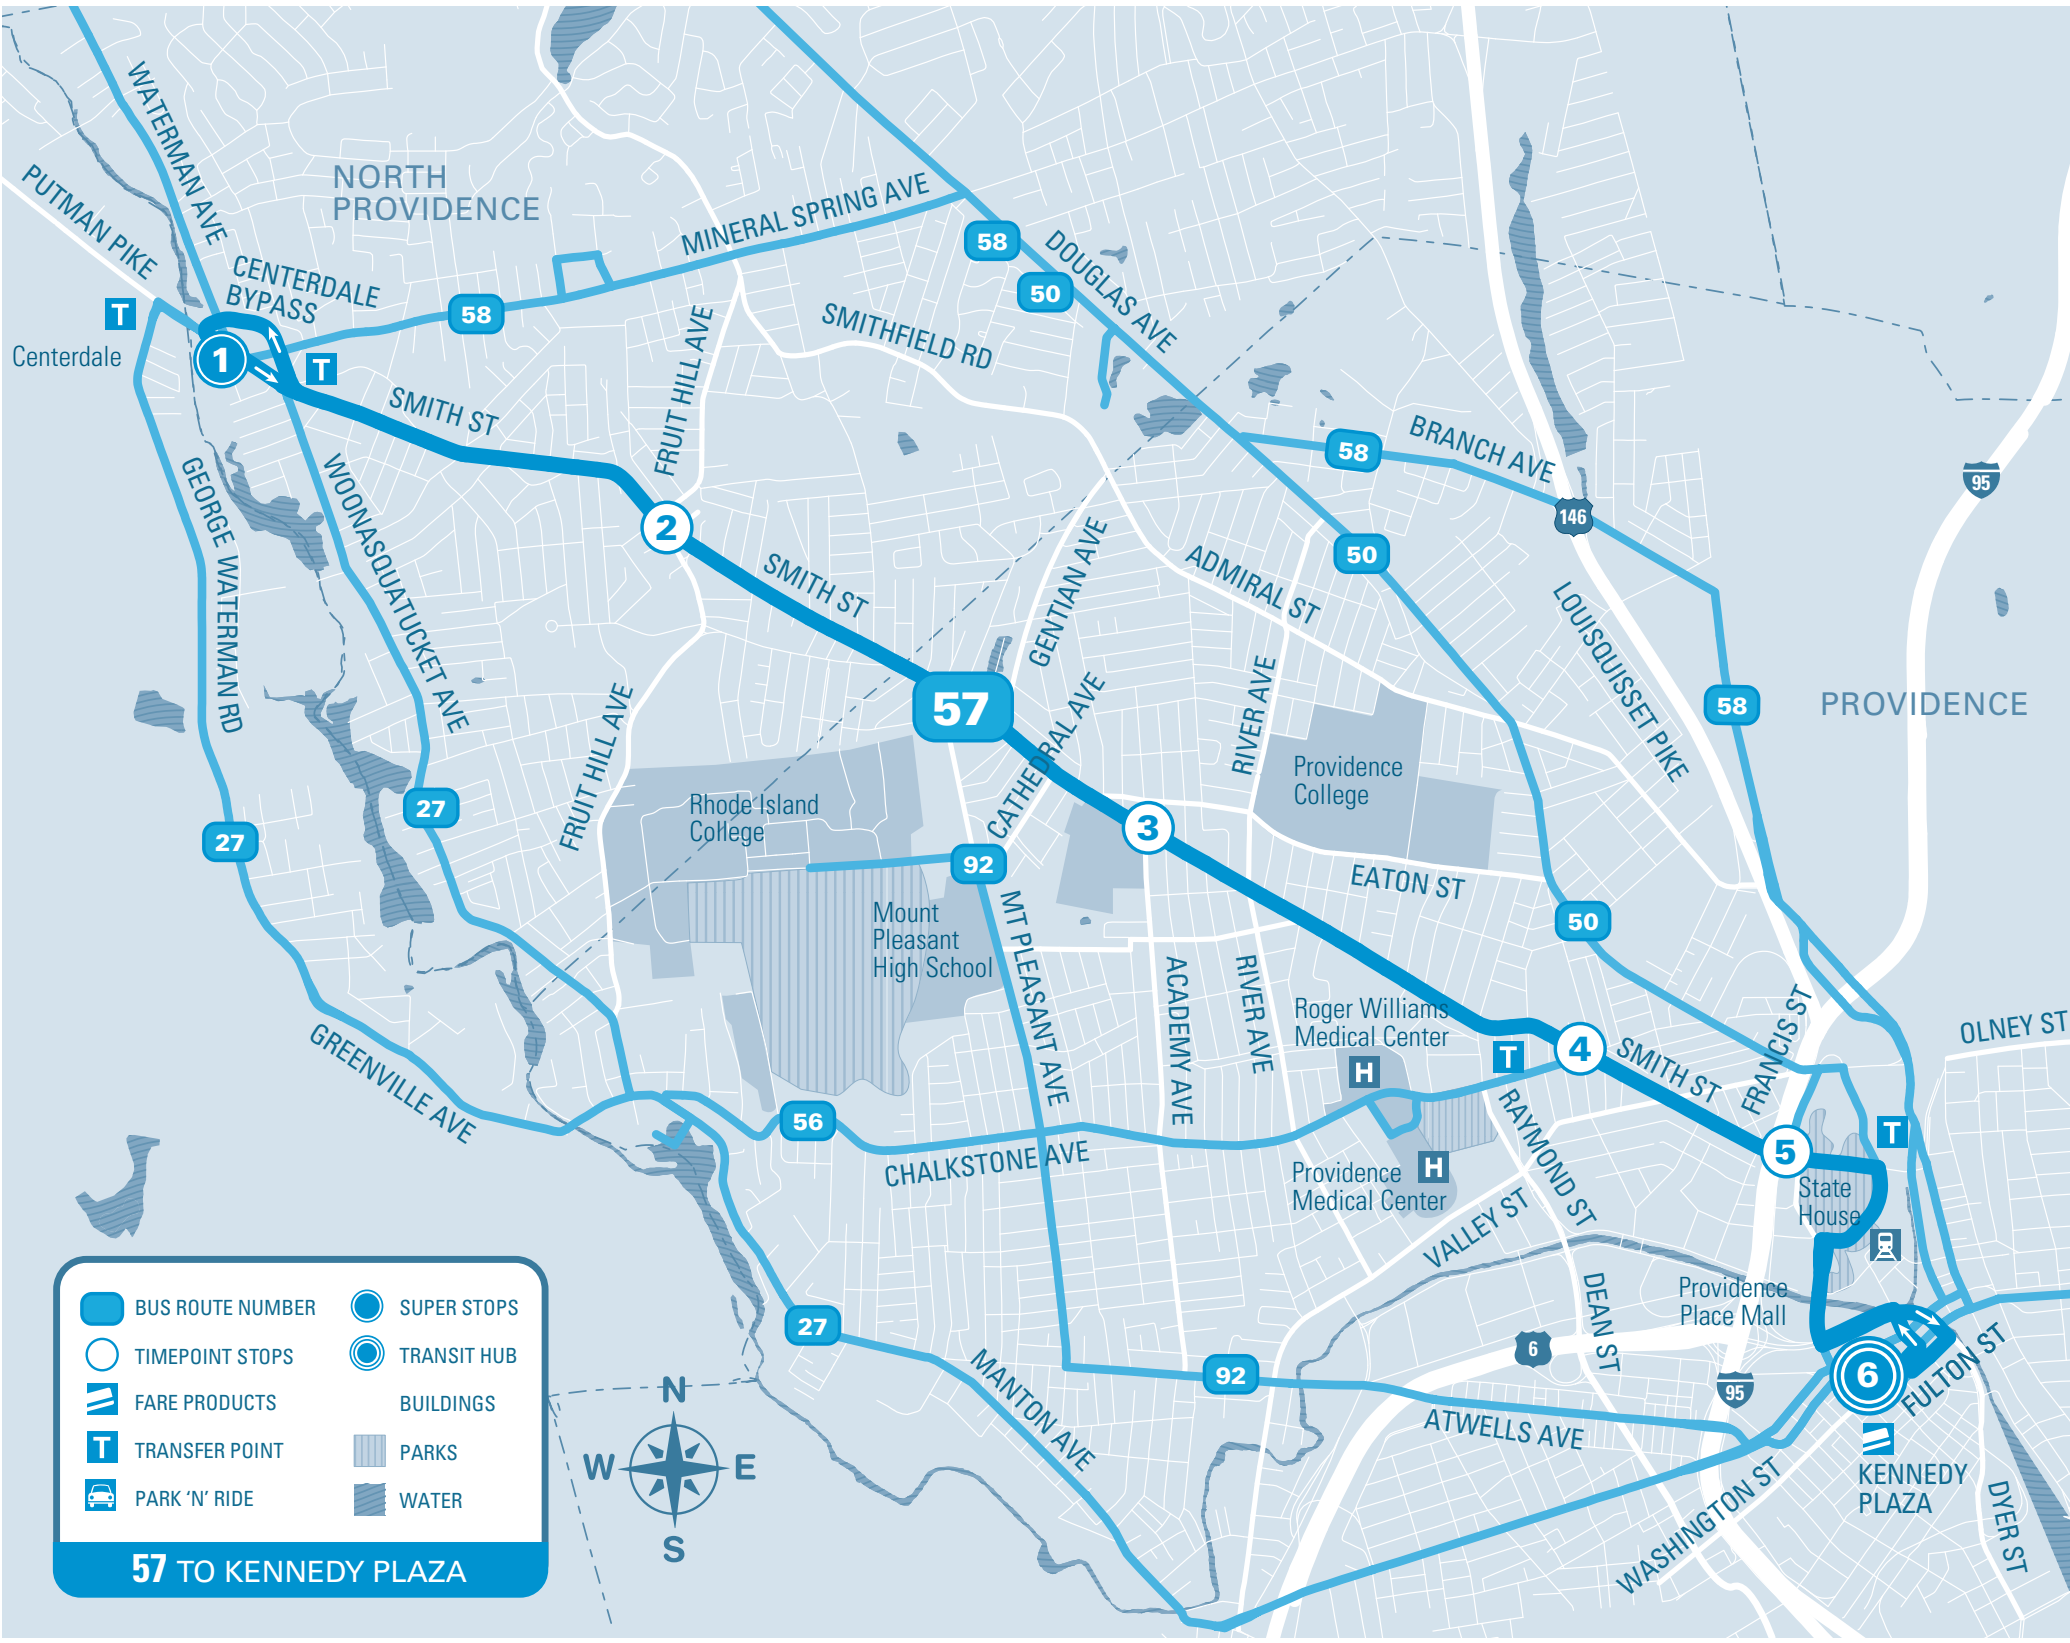

INBOUND TO KENNEDY PLAZA

		1	2	3	4	5	6
		CENTERDALE	Smith & Fruit Hill	Smith & Academy	Smith & Chalkstone	Smith & Francis	KENNEDY PLAZA Stop V
MONDAY TO FRIDAY	AM	TRANSFER	27,58		56	50	HUB
		5:35	5:38	5:42	5:46	5:48	5:52
		6:10	6:13	6:17	6:21	6:23	6:27
		6:43	6:46	6:50	6:54	6:56	7:00
		7:11	7:15	7:21	7:27	7:30	7:35
		7:48	7:52	7:58	8:04	8:07	8:12
		8:23	8:27	8:33	8:39	8:42	8:47
	PM	8:58	9:02	9:07	9:12	9:15	9:20
		9:33	9:37	9:42	9:47	9:50	9:55
		10:08	10:12	10:17	10:22	10:25	10:30
		10:43	10:47	10:52	10:57	11:00	11:05
		11:18	11:22	11:27	11:32	11:35	11:40
		11:53	11:57	12:02	12:07	12:10	12:15
		12:28	12:32	12:37	12:42	12:45	12:50
MONDAY TO FRIDAY	PM	1:03	1:07	1:12	1:17	1:20	1:25
		1:38	1:42	1:47	1:52	1:55	2:00
		2:13	2:17	2:22	2:29	2:32	2:37
		2:49	2:53	2:58	3:05	3:08	3:14
		3:25	3:29	3:34	3:41	3:44	3:50
		4:01	4:05	4:10	4:16	4:19	4:25
		4:36	4:40	4:45	4:51	4:54	5:00
	PM	5:11	5:15	5:20	5:26	5:29	5:35
		5:47	5:51	5:56	6:02	6:04	6:08
		6:25	6:28	6:32	6:37	6:39	6:43
		6:57	7:00	7:04	7:08	7:10	7:14
		7:42	7:45	7:49	7:53	7:55	7:59
		8:27	8:30	8:34	8:38	8:40	8:44
		9:12	9:15	9:19	9:23	9:25	9:29
MONDAY TO FRIDAY	PM	9:57	10:00	10:04	10:08	10:10	10:14
		10:42	10:45	10:49	10:53	10:55	10:59

57 TO KENNEDY PLAZA

- BUS ROUTE NUMBER
- TIMEPOINT STOPS
- FARE PRODUCTS
- TRANSFER POINT
- PARK 'N' RIDE
- SUPER STOPS
- TRANSIT HUB
- BUILDINGS
- PARKS
- WATER