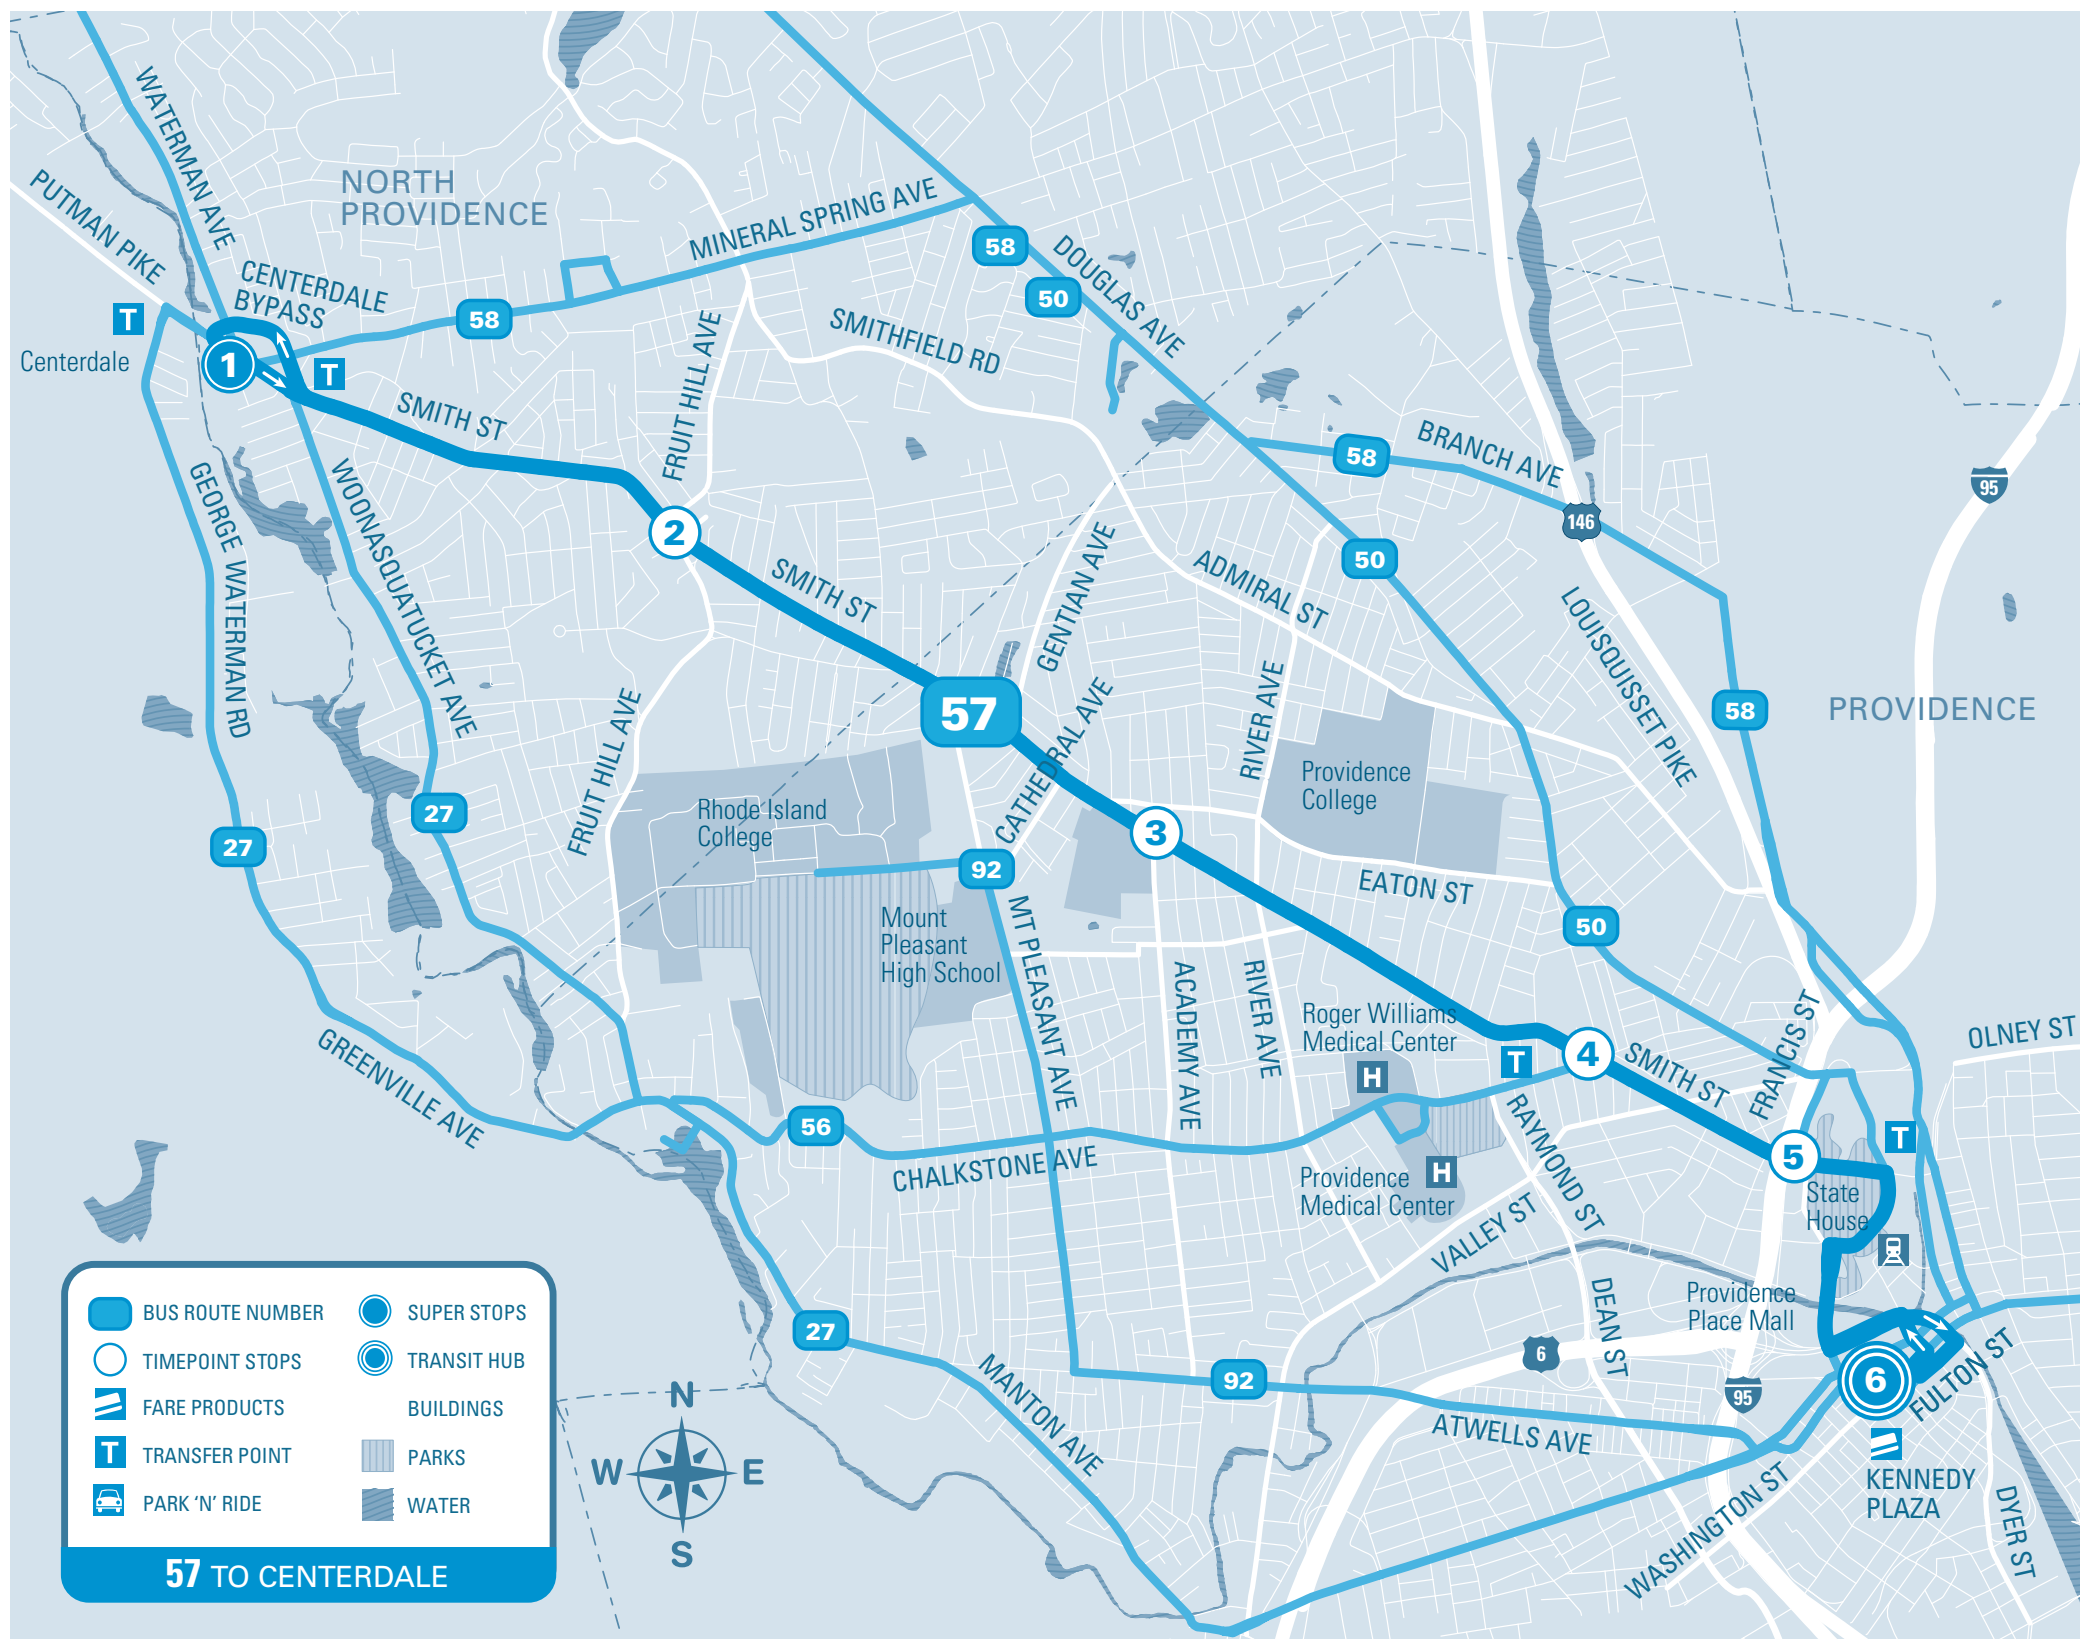

WAVE Fares

Wave is our smart fare collection system. It's a convenient way to ride RIPTA with either a smart card or a smart phone.

Full Fare (1 hour of unlimited rides) •
Tarifa Básica (1 hora de viajes ilimitados) $2.00
Day Pass • Pase de Día $6.00
Monthly Pass • Pase Mensual $70.00
Route 24L • Ruta 24L $4.00

Visit RIPTA.com/wave for more information.

Reduced fares are available for Seniors, People with Disabilities, and Medicare Card Holders.

Visit RIPTA.com/reducedfare for details.

Una tarifa reducida está disponible para los Adultos Mayores, Personas con Discapacidades y cualquier persona con una Tarjeta de Indentificación de Medicare.

Visite RIPTA.com/reducedfare para más información.

Holidays

Service operates Sunday / Holiday service on the following days:

New Year's Day	Labor Day
Dr. Martin Luther King, Jr. Day	Columbus Day
Memorial Day	Veterans Day
Juneteenth	Thanksgiving Day
Independence Day	Christmas Day
Victory Day	

YOUR CONNECTION TO RHODE ISLAND AND BEYOND!

RIPTA provides seamless connections to trains, ferry service, bike paths, and the airport, allowing passengers to easily switch from one mode to another to complete a trip. Scan here to get started!

401-781-9400 711 or 800-745-5555
CustomerService@RIPTA.com RideRIPTA
RIPTA.com/mobile-applications RIPTA_RI

57 TO CENTERDALE

OUTBOUND TO CENTERDALE

Timepoint Stops	6 KENNEDY PLAZA Stop V	5 Smith & Francis	4 Smith & Chalkstone	3 Smith & Academy	2 Smith & Fruit Hill	1 CENTERDALE	
TRANSFER	HUB	50	56			27, 58	
MONDAY TO FRIDAY AM	6:12	6:16	6:18	6:22	6:26	6:29	
	6:47	6:51	6:53	6:57	7:01	7:04	
	7:21	7:26	7:29	7:33	7:37	7:40	
	7:56	8:01	8:04	8:08	8:12	8:15	
	8:31	8:36	8:39	8:43	8:47	8:50	
	9:06	9:11	9:14	9:18	9:22	9:25	
	9:41	9:46	9:49	9:53	9:57	10:00	
	10:16	10:21	10:24	10:28	10:32	10:35	
	10:51	10:56	10:59	11:03	11:07	11:10	
	11:26	11:31	11:34	11:38	11:42	11:45	
MONDAY TO FRIDAY PM	12:01	12:06	12:09	12:13	12:17	12:20	
	12:36	12:41	12:44	12:48	12:52	12:55	
	1:11	1:16	1:19	1:24	1:29	1:32	
	1:46	1:51	1:54	1:59	2:04	2:07	
	2:19	2:24	2:27	2:32	2:37	2:40	
	2:54	2:59	3:02	3:08	3:13	3:16	
	3:29	3:34	3:38	3:44	3:49	3:52	
	4:04	4:11	4:15	4:21	4:26	4:29	
	4:39	4:46	4:50	4:56	5:01	5:04	
	5:14	5:21	5:25	5:31	5:36	5:39	
SATURDAY AM	5:51	5:58	6:02	6:06	6:10	6:13	
	6:29	6:34	6:37	6:41	6:45	6:48	
	7:14	7:19	7:22	7:26	7:30	7:33	
	7:59	8:04	8:07	8:11	8:15	8:18	
	8:44	8:49	8:52	8:56	9:00	9:03	
	9:29	9:34	9:37	9:41	9:45	9:48	
	10:14	10:19	10:22	10:26	10:30	10:33	
	10:44	10:49	10:52	10:56	11:00	11:03	
	SATURDAY PM						

Timepoint Stops	6 KENNEDY PLAZA Stop V	5 Smith & Francis	4 Smith & Chalkstone	3 Smith & Academy	2 Smith & Fruit Hill	1 CENTERDALE
TRANSFER	HUB	50	56			27, 58
SATURDAY AM	6:32	6:36	6:39	6:43	6:47	6:50
	7:04	7:08	7:11	7:15	7:19	7:22
	7:36	7:40	7:43	7:47	7:51	7:54
	8:08	8:12	8:15	8:19	8:23	8:26
	8:40	8:44	8:47	8:51	8:55	8:58
	9:12	9:16	9:19	9:23	9:27	9:30
	9:44	9:48	9:51	9:55	9:59	10:02
	10:16	10:20	10:23	10:27	10:31	10:34
	10:48	10:52	10:55	10:59	11:03	11:06
	11:20	11:25	11:28	11:32	11:36	11:39
11:52	11:57	12:00	12:04	12:08	12:11	
SATURDAY PM	12:24	12:29	12:32	12:36	12:40	12:43
	12:56	1:01	1:04	1:08	1:12	1:15
	1:28	1:33	1:36	1:40	1:44	1:47
	2:00	2:05	2:08	2:12	2:16	2:19
	2:32	2:37	2:40	2:44	2:48	2:51
	3:04	3:09	3:12	3:16	3:20	3:23
	3:36	3:41	3:44	3:48	3:52	3:55
	4:08	4:13	4:16	4:20	4:24	4:27
	4:40	4:45	4:48	4:52	4:56	4:59
	5:12	5:17	5:20	5:24	5:28	5:31
5:44	5:49	5:52	5:56	6:00	6:03	
6:16	6:21	6:24	6:28	6:32	6:35	
6:48	6:53	6:56	7:00	7:04	7:07	
7:20	7:25	7:28	7:32	7:36	7:39	
7:52	7:57	8:00	8:04	8:08	8:11	
8:24	8:29	8:32	8:36	8:40	8:43	
8:56	9:01	9:04	9:08	9:12	9:15	
9:28	9:33	9:36	9:40	9:44	9:47	
9:05	9:10	9:13	9:17	9:21	9:24	
9:35	9:40	9:43	9:47	9:51	9:54