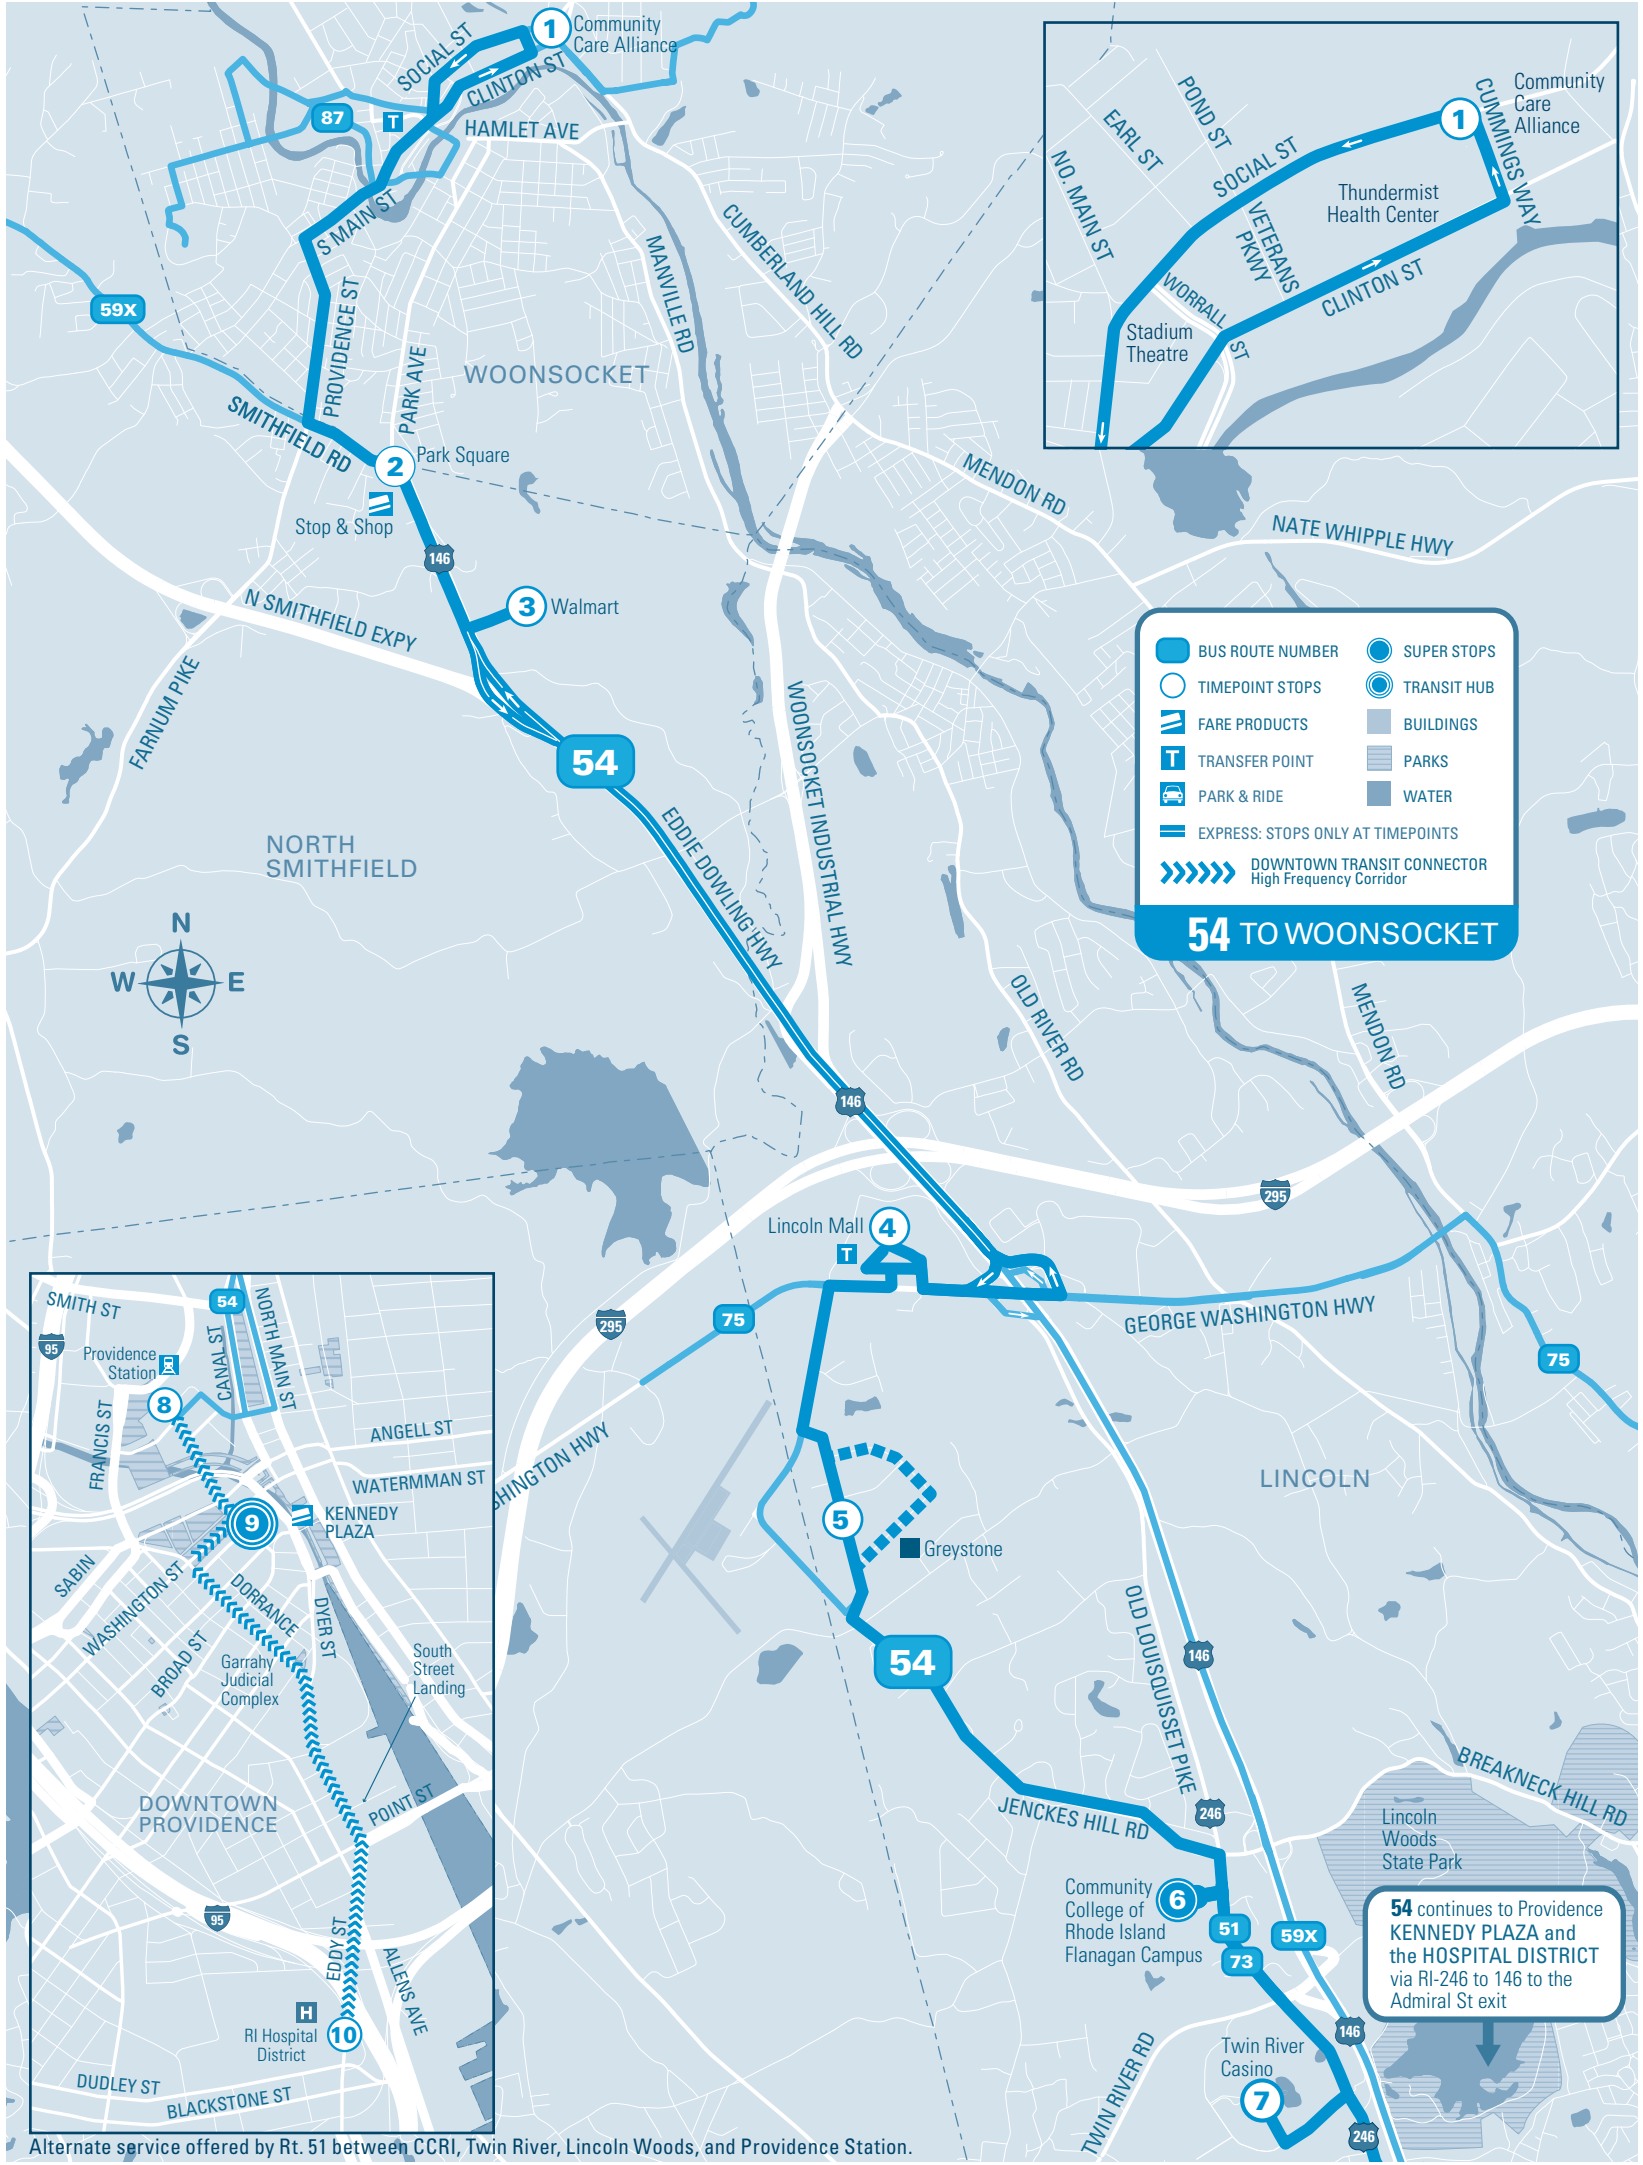

RIPTA
RHODE ISLAND PUBLIC TRANSIT AUTHORITY

MAJOR STOPS

- 1 Community Care Alliance
- 2 Park & 146A (Park Square)
- 3 Walmart North Smithfield
- 4 Lincoln Mall
- 5 North Central Industrial Park
- 6 CCRI LINCOLN
- 7 Twin River Casino
- 8 Providence Station
- 9 KENNEDY PLAZA
- 10 Hospital District

Stop G: Outbound to Woonsocket
Stop B: Inbound to Providence

Schedule Effective August 31, 2024

Lincoln / Woonsocket

54

OUTBOUND TO WOONSOCKET

Timepoint Stops	Hospital District	KENNEDY PLAZA Stop G	Providence Station	Twin River	CCRI LIN-COLN	North Central Industrial Park	Lincoln Mall	Walmart North Smithfield	Park & 146A (Park Square)	Community Care Alliance
MONDAY TO FRIDAY										
AM										
PM										

Timepoint Stops	Hospital District	KENNEDY PLAZA Stop G	Providence Station	Twin River	CCRI LIN-COLN	North Central Industrial Park	Lincoln Mall	Walmart North Smithfield	Park & 146A (Park Square)	Community Care Alliance
SATURDAY										
AM										
PM										

(c) Trips serve Greystone on Wellington Rd. at the following times respectively: 5:46a, 6:32a, 1:58p, 2:39p, 9:32p, 10:17p

Timepoint Stops	Hospital District	KENNEDY PLAZA Stop G	Providence Station	Twin River	CCRI LIN-COLN	North Central Industrial Park	Lincoln Mall	Walmart North Smithfield	Park & 146A (Park Square)	Community Care Alliance
SUNDAY/HOLIDAY										
AM										
PM										