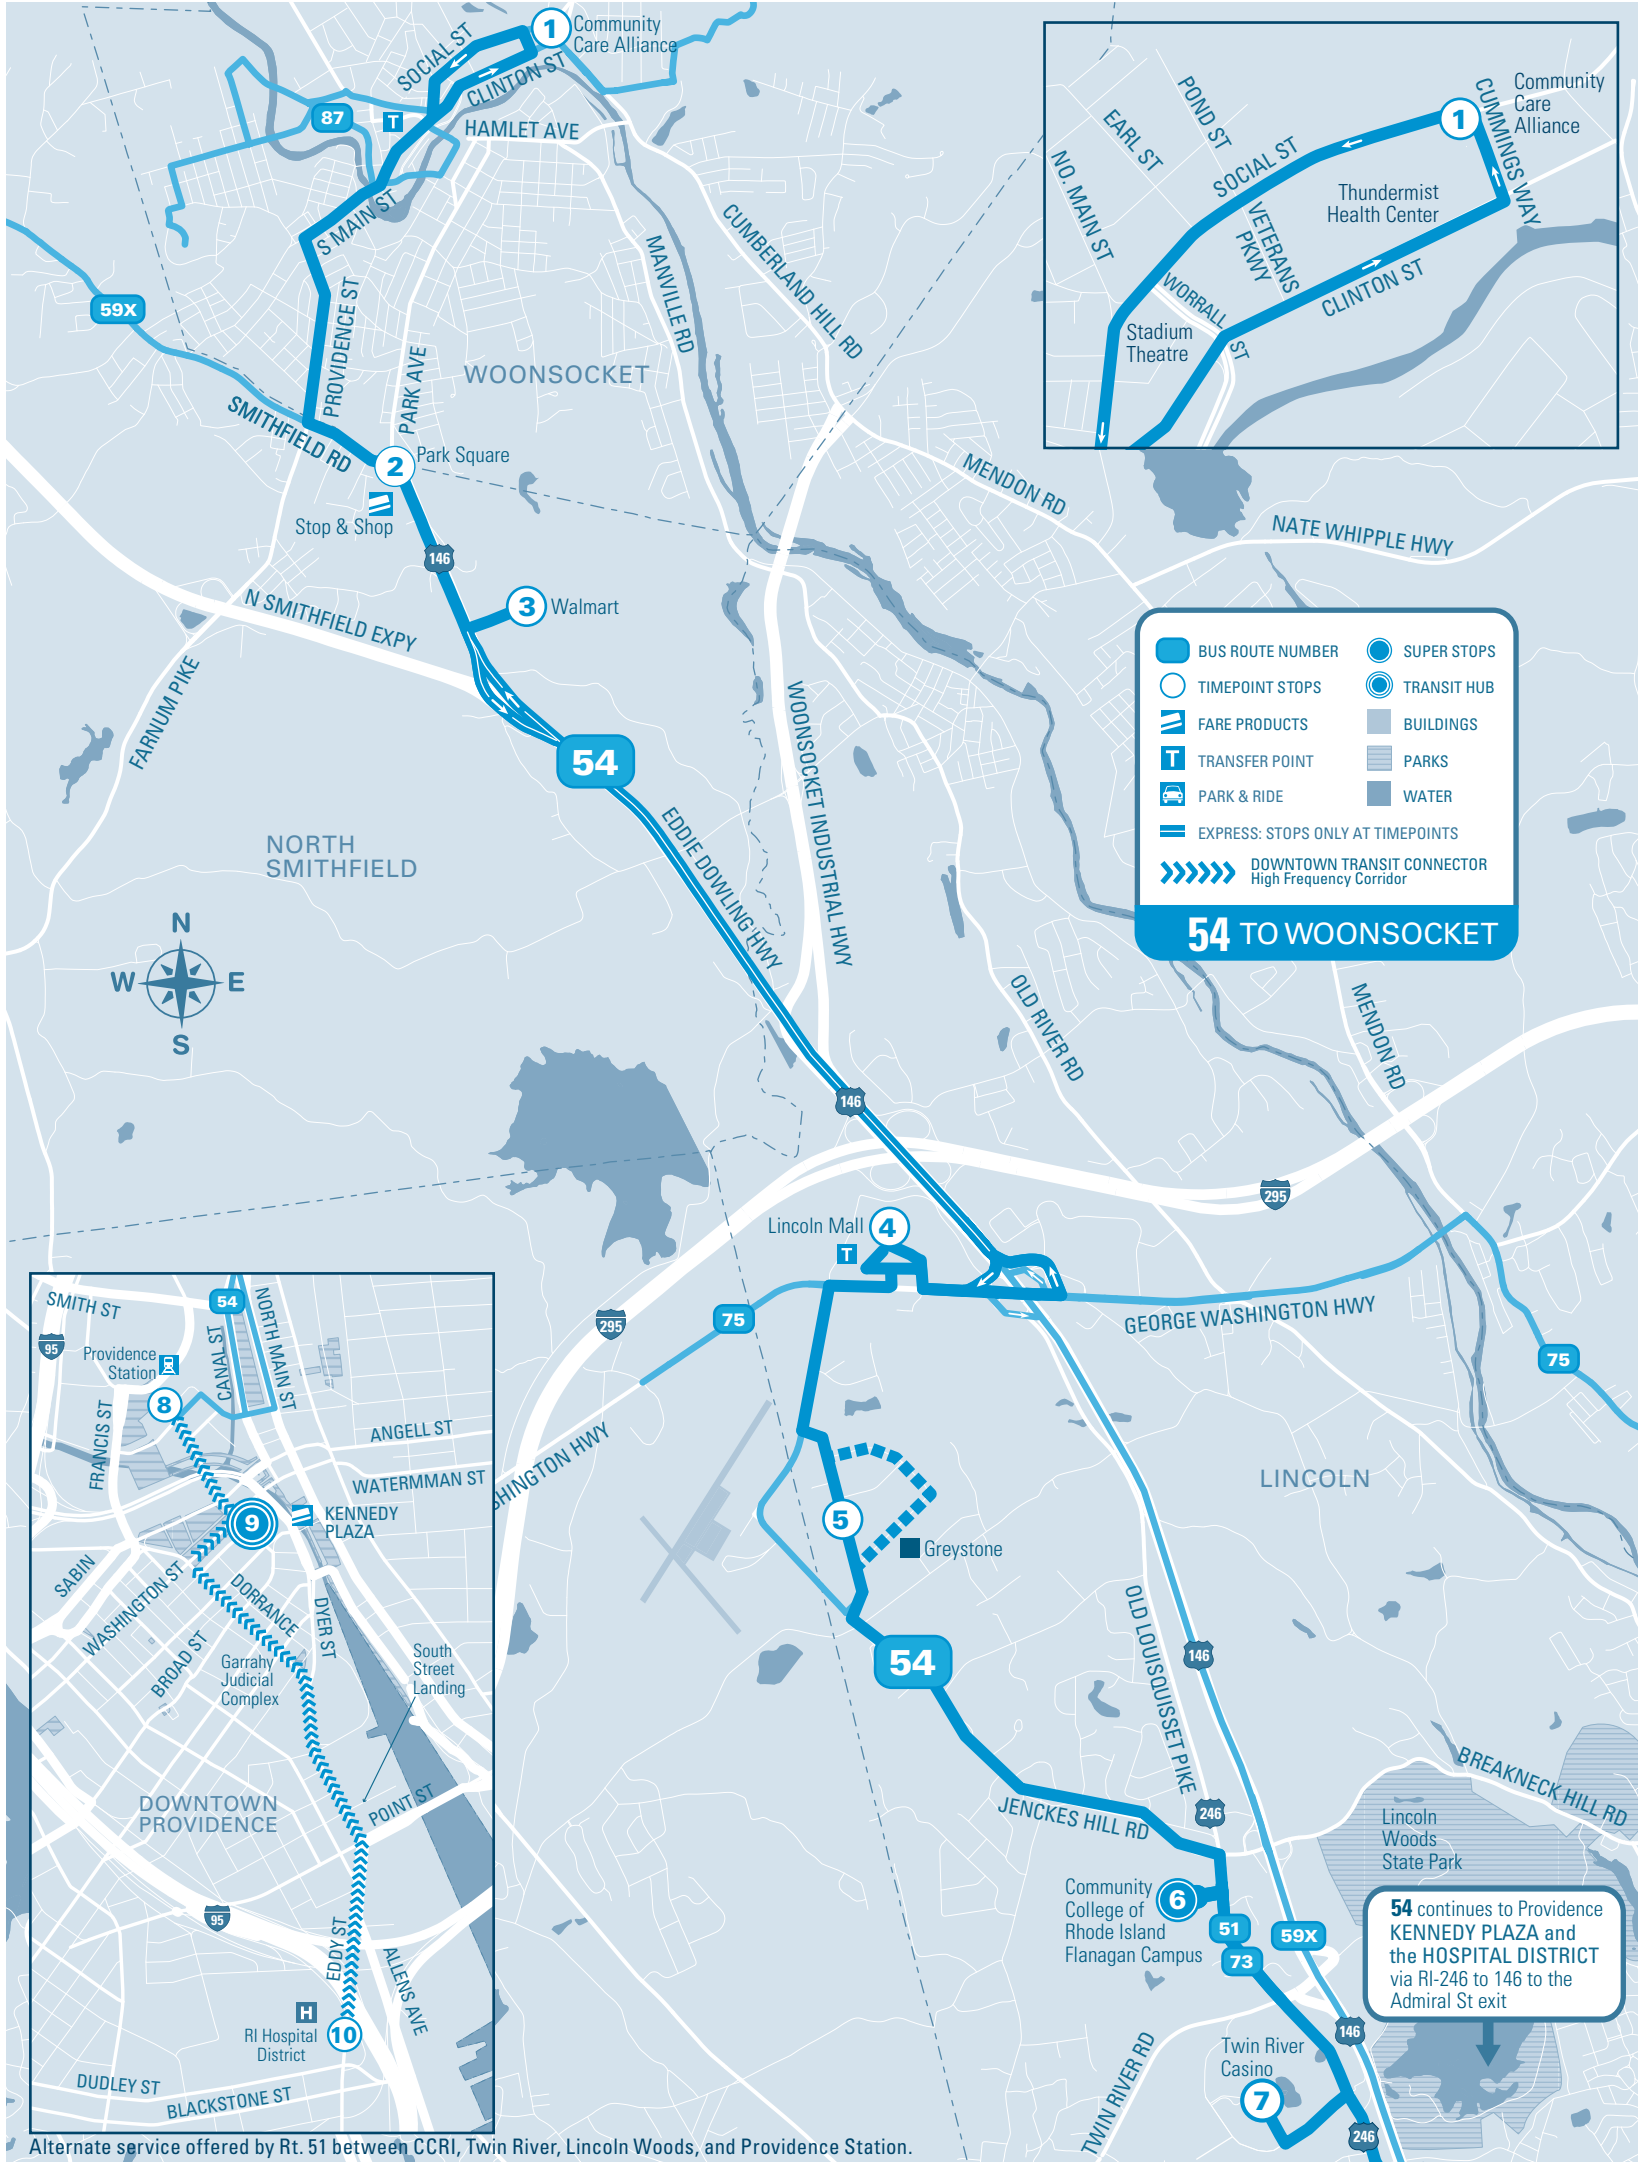

OUTBOUND TO WOONSOCKET

Timepoint Stops	Hospital District	KEN-NEDY PLAZA Stop G	Providence Station	Twin River	CCRI LIN-COLN	North Central Industrial Park	Lincoln Mall	Walmart North Smithfield	Park & 146A (Park Square)	Community Care Alliance
MONDAY TO FRIDAY										
AM										
c	5:13	5:20	5:22	5:34	5:39	5:47	5:51	6:01	6:04	6:10
c	5:58	6:05	6:07	6:20	6:25	6:33	6:39	6:49	6:52	6:58
	6:43	6:50	6:52	7:05	7:10	7:16	7:22	7:33	7:36	7:44
	7:27	7:35	7:37	7:50	7:55	8:01	8:06	8:17	8:20	8:28
	8:12	8:20	8:22	8:35	8:40	8:46	8:51	9:02	9:05	9:13
	8:57	9:05	9:07	9:20	9:25	9:31	9:36	9:47	9:50	9:58
	9:42	9:50	9:52	10:05	10:10	10:16	10:22	10:33	10:36	10:44
	10:27	10:35	10:37	10:51	10:56	11:02	11:08	11:19	11:22	11:31
	11:12	11:20	11:22	11:36	11:41	11:47	11:53	12:04	12:07	12:16
	11:57	12:05	12:07	12:21	12:26	12:32	12:38	12:50	12:53	1:02
	12:42	12:50	12:52	1:06	1:11	1:17	1:23	1:35	1:38	1:47
PM										
c	1:22	1:30	1:32	1:46	1:51	1:59	2:05	2:18	2:22	2:32
c	2:01	2:10	2:12	2:27	2:32	2:40	2:46	2:59	3:03	3:13
	2:41	2:50	2:52	3:07	3:12	3:18	3:24	3:38	3:42	3:52
	3:21	3:30	3:32	3:47	3:52	3:58	4:04	4:18	4:22	4:32
	4:01	4:10	4:12	4:29	4:34	4:40	4:46	5:00	5:04	5:14
	4:41	4:50	4:52	5:09	5:14	5:20	5:26	5:40	5:44	5:54
	5:22	5:30	5:32	5:47	5:52	5:58	6:04	6:15	6:18	6:27
	6:03	6:10	6:12	6:26	6:31	6:37	6:42	6:53	6:56	7:05
	6:43	6:50	6:52	7:06	7:11	7:17	7:22	7:33	7:36	7:45
	7:28	7:35	7:37	7:51	7:56	8:02	8:07	8:17	8:20	8:28
	8:13	8:20	8:22	8:35	8:40	8:46	8:51	9:01	9:04	9:12
c	8:58	9:05	9:07	9:20	9:25	9:33	9:38	9:48	9:51	9:59
c	9:43	9:50	9:52	10:05	10:10	10:18	10:23	10:33	10:36	10:43
	10:28	10:35	10:37	10:50	10:55	11:00	11:05	11:15	11:18	11:25
	11:13	11:20	11:22	11:35	11:40	11:45	11:50	12:00	12:03	12:10
	11:53	12:00	12:02	12:15	12:20	12:25	12:30	12:40	12:43	12:50

Timepoint Stops	Hospital District	KEN-NEDY PLAZA Stop G	Providence Station	Twin River	CCRI LIN-COLN	North Central Industrial Park	Lincoln Mall	Walmart North Smithfield	Park & 146A (Park Square)	Community Care Alliance
SATURDAY										
AM										
	6:48	6:55	6:57	7:09	7:15	7:20	7:25	7:35	7:38	7:46
	7:43	7:50	7:52	8:04	8:10	8:15	8:20	8:30	8:33	8:41
	8:38	8:45	8:47	8:59	9:05	9:10	9:15	9:25	9:28	9:36
	9:33	9:40	9:42	9:55	10:01	10:06	10:11	10:23	10:26	10:35
	10:27	10:35	10:37	10:50	10:56	11:01	11:06	11:18	11:21	11:30
	11:22	11:30	11:32	11:45	11:51	11:56	12:01	12:16	12:19	12:28
	12:17	12:25	12:27	12:41	12:47	12:52	12:57	1:12	1:15	1:24
	1:12	1:20	1:22	1:36	1:42	1:47	1:52	2:07	2:10	2:19
	2:07	2:15	2:17	2:31	2:37	2:42	2:47	3:02	3:05	3:14
	3:02	3:10	3:12	3:26	3:32	3:37	3:42	3:57	4:00	4:09
	3:57	4:05	4:07	4:21	4:27	4:32	4:37	4:52	4:55	5:04
	4:52	5:00	5:02	5:16	5:22	5:27	5:32	5:47	5:50	5:59
	5:47	5:55	5:57	6:11	6:17	6:22	6:27	6:39	6:42	6:51
	6:43	6:50	6:52	7:06	7:12	7:17	7:22	7:34	7:37	7:46
	7:38	7:45	7:47	8:01	8:07	8:12	8:17	8:27	8:30	8:38
	8:33	8:40	8:42	8:56	9:02	9:07	9:12	9:22	9:25	9:33
	9:28	9:35	9:37	9:50	9:56	10:01	10:06	10:16	10:19	10:27
	10:23	10:30	10:32	10:44	10:50	10:55	11:00	11:10	11:13	11:21
	11:18	11:25	11:27	11:39	11:45	11:50	11:55	12:05	12:08	12:16