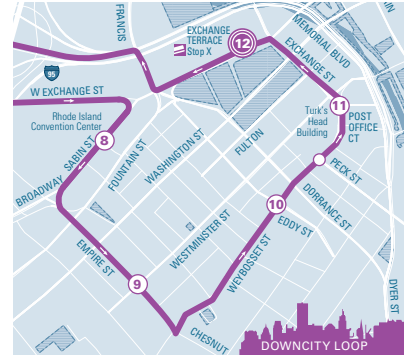

☎ 401-781-9400 📞 711 or 800-745-5555

✉ CustomerService@RIPTA.com 📘 RideRIPTA

📱 RIPTA.com/mobile-applications 🐦 RIPTA_RI

10X

Amazon/Foster/Scituate Park & Ride

EXPRESS SERVICE

MAJOR STOPS

- ① Foster Center Baptist Church
- ② Chopmist Hill Fire Station
- ③ Danielson Pike & Rockland Road
- ④ Hartford & Reservoir Road
- ⑤ Amazon Fulfillment Center
- ⑥ Hartford at Price Rite
- ⑦ Tri-Town Health Center
- ⑧ RI Convention Center
- ⑨ Empire & Westminster
- ⑩ Weybosset & Eddy
- ⑪ Turk's Head

See Back for Details

INFO

401-781-9400

RIPTA.COM

RHODE ISLAND PUBLIC TRANSIT AUTHORITY

10X AMAZON/FOSTER/SCITUATE

- BUS ROUTE NUMBER
- SUPER STOPS
- TIMEPOINT STOPS
- TRANSIT HUB
- FARE PRODUCTS
- BUILDINGS
- TRANSFER POINT
- PARKS
- PARK & RIDE
- WATER

INBOUND SERVICE TO PROVIDENCE

Timepoint Stops	Foster Ctr Baptist Church	Chopmist Hill Fire Station	Danielson Pk & Rockland Rd	Hartford & Reservoir Rd	Amazon Fulfillment Center	Hartford at Price Rite	Tri-Town Health Ctr	RI Convention Center	Empire & Westminister	Weybosset & Eddy	Turk's Head	EXCHANGE TERRACE STOP X
TRANSFER												HUB

OUTBOUND SERVICE TO FOSTER AND AMAZON

Timepoint Stops	RI Convention Center	Empire & Westminister	Weybosset & Eddy	Turk's Head	EXCHANGE TERRACE STOP X	Tri-Town Health Ctr	Hartford at Job Lot	Amazon Fulfillment Center	Hartford & Reservoir Rd	Danielson Pk & Rockland Rd	Chopmist Hill Fire Station	Foster Ctr Baptist Church
TRANSFER					HUB							