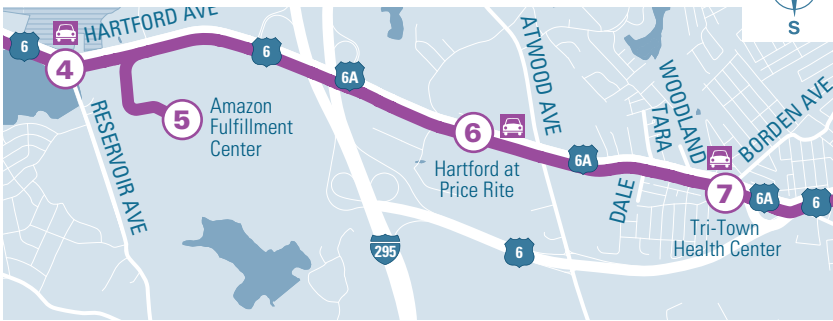

☎ 401-781-9400 📞 711 or 800-745-5555

✉ CustomerService@RIPTA.com 📘 RideRIPTA

📱 RIPTA.com/mobile-applications 🐦 RIPTA_RI

10X

Amazon/Foster/Scituate Park & Ride

EXPRESS SERVICE

MAJOR STOPS

- ① Foster Center Baptist Church
- ② Chopmist Hill Fire Station
- ③ Danielson Pike & Rockland Road
- ④ Hartford & Reservoir Road
- ⑤ Amazon Fulfillment Center
- ⑥ Hartford at Price Rite
- ⑦ Tri-Town Health Center
- ⑧ RI Convention Center
- ⑨ Empire & Westminster
- ⑩ Weybosset & Eddy
- ⑪ Turk's Head

See Back for Details

INFO

401-781-9400

RIPTA.COM

RHODE ISLAND PUBLIC TRANSIT AUTHORITY

10X AMAZON/FOSTER/SCITUATE

- BUS ROUTE NUMBER
- SUPER STOPS
- TIMEPOINT STOPS
- TRANSIT HUB
- FARE PRODUCTS
- BUILDINGS
- TRANSFER POINT
- PARKS
- PARK & RIDE
- WATER

INBOUND SERVICE TO PROVIDENCE

Timepoint Stops	Foster Ctr Baptist Church	Chopmist Hill Fire Station	Danielson Pk & Rockland Rd	Hartford & Reservoir Rd	Amazon Fulfillment Center	Hartford at Price Rite	Tri-Town Health Ctr	RI Convention Center	Empire & Westminister	Weybosset & Eddy	Turk's Head	EXCHANGE TERRACE STOP X
TRANSFER												HUB

OUTBOUND SERVICE TO FOSTER AND AMAZON

Timepoint Stops	RI Convention Center	Empire & Westminister	Weybosset & Eddy	Turk's Head	EXCHANGE TERRACE STOP X	Tri-Town Health Ctr	Hartford at Job Lot	Amazon Fulfillment Center	Hartford & Reservoir Rd	Danielson Pk & Rockland Rd	Chopmist Hill Fire Station	Foster Ctr Baptist Church
TRANSFER					HUB							