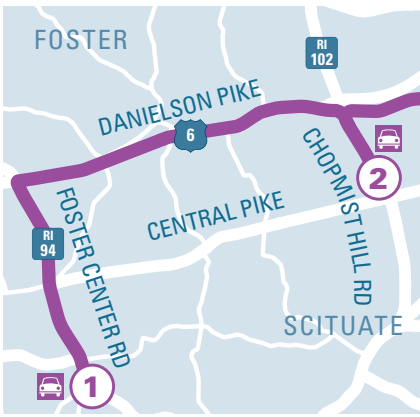

☎ 401-781-9400 📞 711 or 800-745-5555

✉ CustomerService@RIPTA.com 📘 RideRIPTA

📱 RIPTA.com/mobile-applications 🐦 RIPTA_RI

10X

Amazon/Foster/Scituate Park & Ride

EXPRESS SERVICE

MAJOR STOPS

- ① Foster Center Baptist Church
- ② Chopmist Hill Fire Station
- ③ Danielson Pike & Rockland Road
- ④ Hartford & Reservoir Road
- ⑤ Amazon Fulfillment Center
- ⑥ Hartford at Price Rite
- ⑦ Tri-Town Health Center
- ⑧ RI Convention Center
- ⑨ Empire & Westminster
- ⑩ Weybosset & Eddy
- ⑪ Turk's Head

See Back for Details

INFO

401-781-9400

RIPTA.COM

RHODE ISLAND PUBLIC TRANSIT AUTHORITY

10X AMAZON/FOSTER/SCITUATE

- BUS ROUTE NUMBER
- SUPER STOPS
- TIMEPOINT STOPS
- TRANSIT HUB
- FARE PRODUCTS
- BUILDINGS
- TRANSFER POINT
- PARKS
- PARK & RIDE
- WATER

INBOUND SERVICE TO PROVIDENCE

Timepoint Stops	Foster Ctr Baptist Church	Chopmist Hill Fire Station	Danielson Pk & Rockland Rd	Hartford & Reservoir Rd	Amazon Fulfillment Center	Hartford at Price Rite	Tri-Town Health Ctr	RI Convention Center	Empire & Westminister	Weybosset & Eddy	Turk's Head	EXCHANGE TERRACE STOP X
TRANSFER												HUB

OUTBOUND SERVICE TO FOSTER AND AMAZON

Timepoint Stops	RI Convention Center	Empire & Westminister	Weybosset & Eddy	Turk's Head	EXCHANGE TERRACE STOP X	Tri-Town Health Ctr	Hartford at Job Lot	Amazon Fulfillment Center	Hartford & Reservoir Rd	Danielson Pk & Rockland Rd	Chopmist Hill Fire Station	Foster Ctr Baptist Church
TRANSFER					HUB							