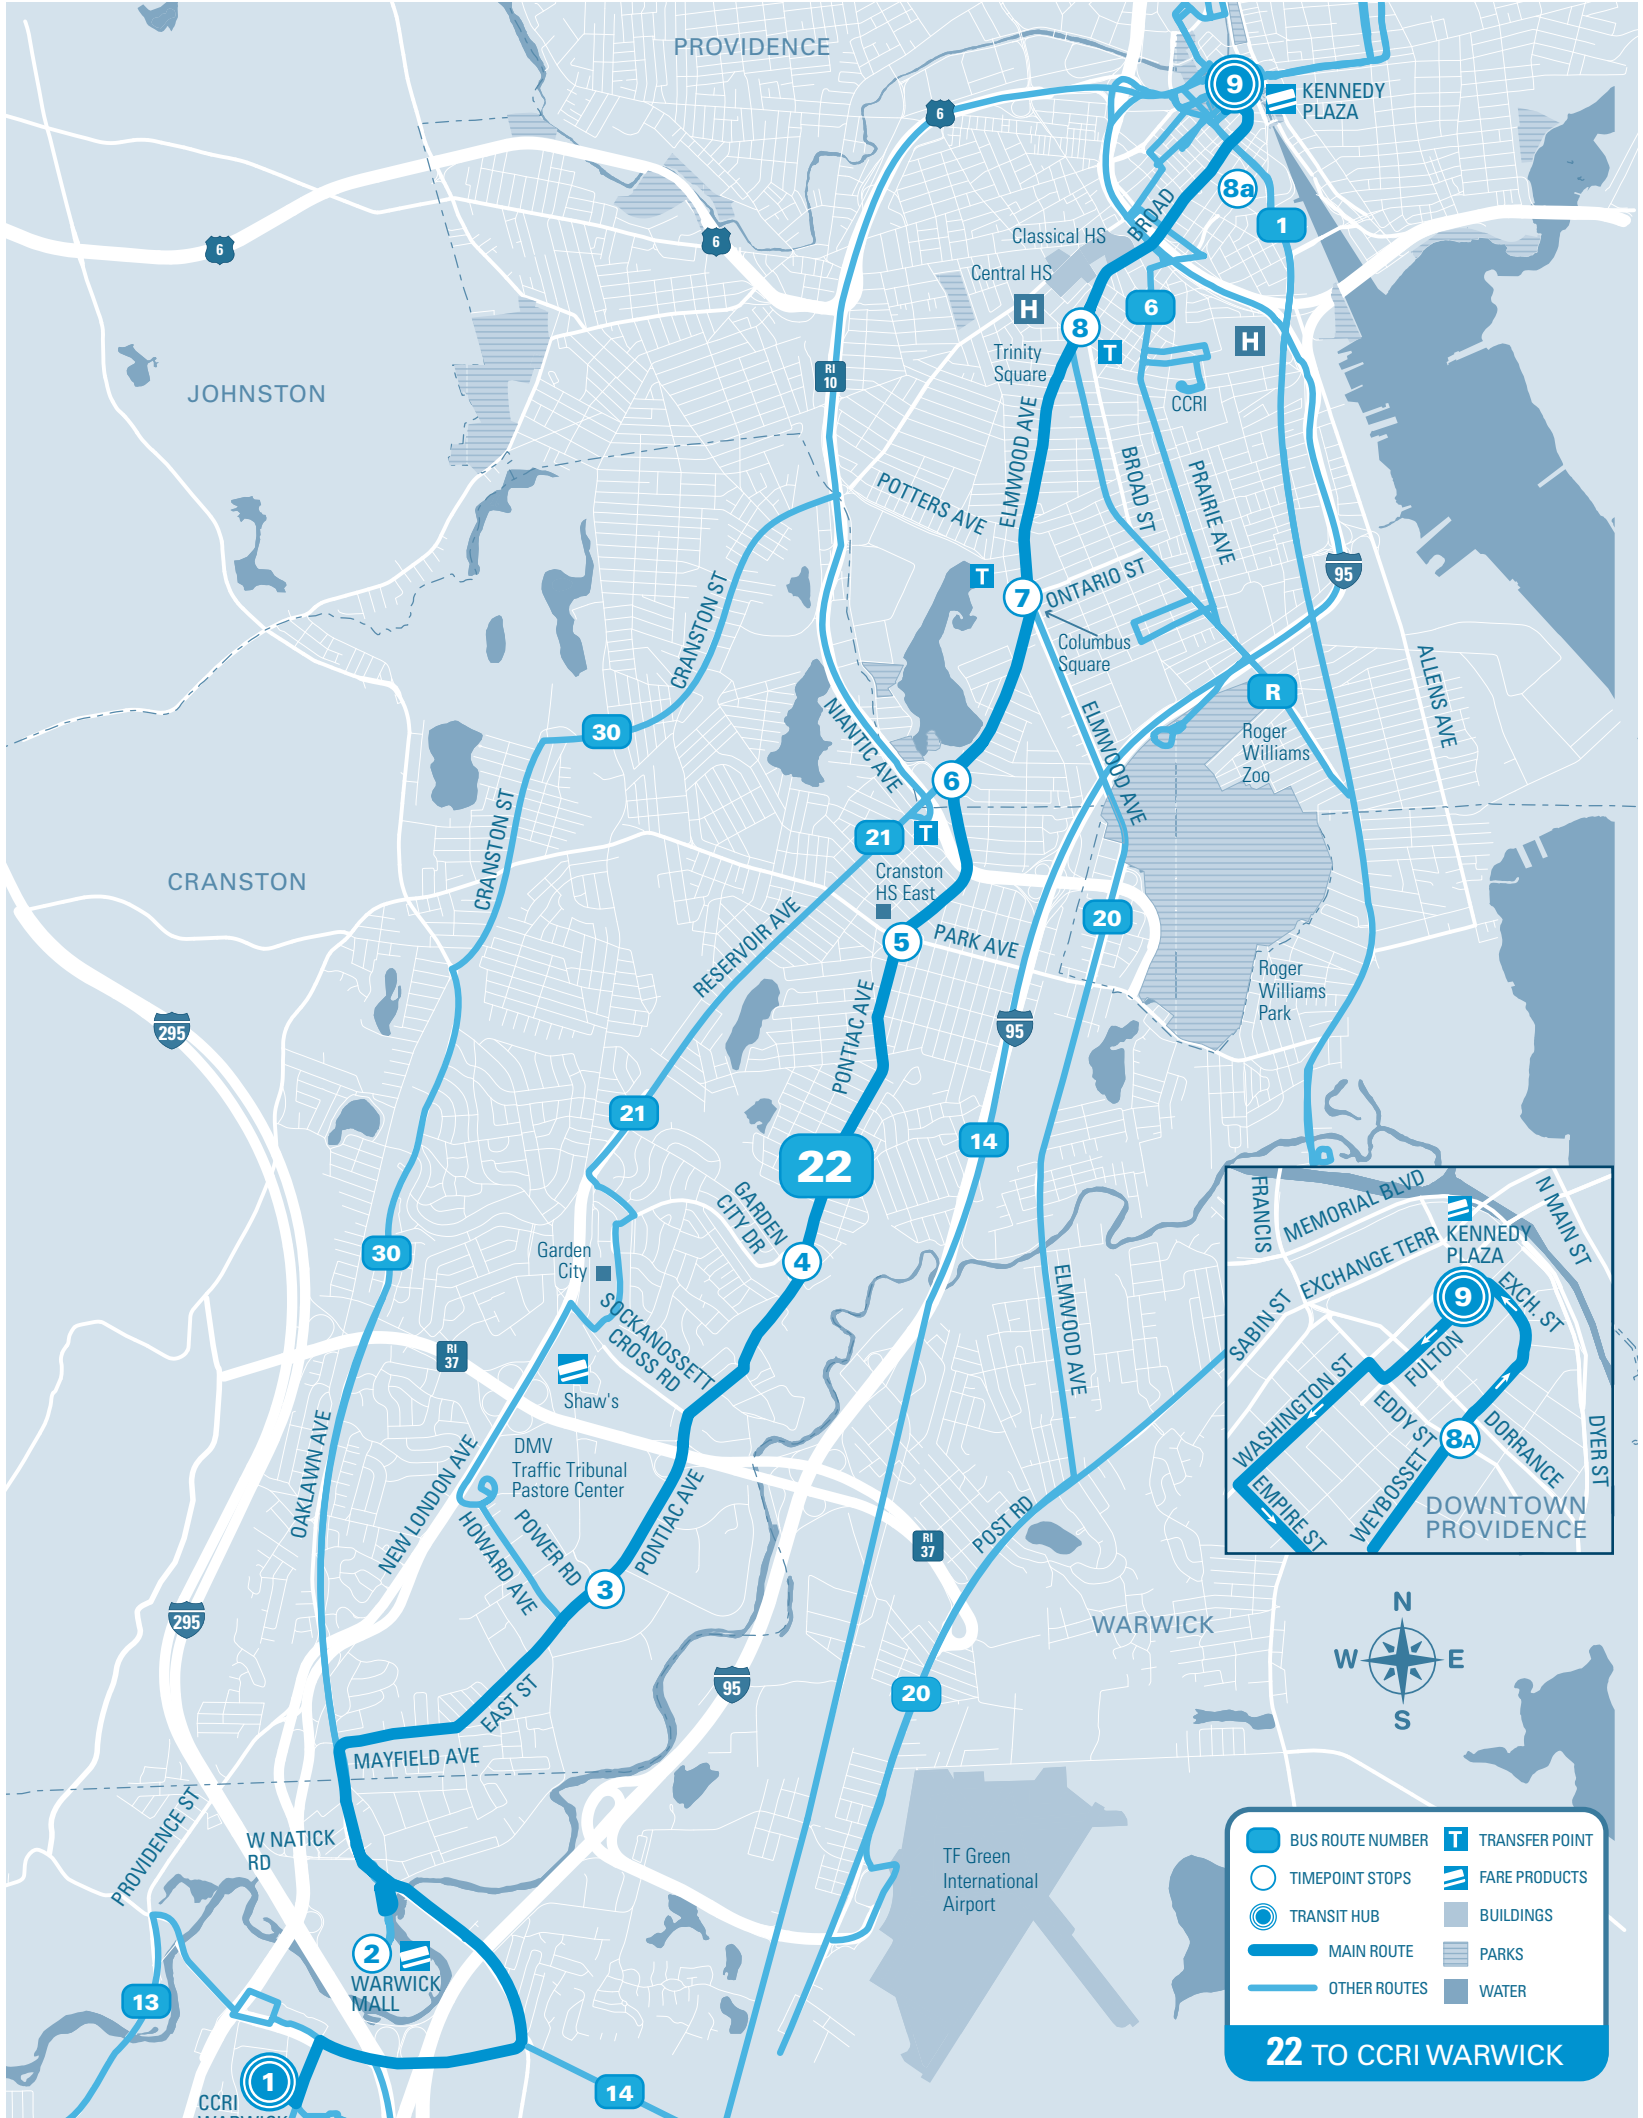

MONDAY TO FRIDAY

Timepoint Stops	TRANSFER	HUB	KENNEDY PLAZA	Elmwood & Broad	Elmwood & Reservoir	Pontiac & Reservoir	Pontiac & Park	Pontiac & Garden City Dr	Pontiac & Power	Warwick Mall	Warwick	CCRI	WARWICK
AM		5:50	5:55	6:00	6:04	6:07	6:11	6:16	6:22	6:28			
		6:20	6:25	6:30	6:34	6:37	6:41	6:46	6:52	6:58			
		6:58	7:03	7:08	7:13	7:16	7:20	7:25	7:31	7:37			
		7:21	7:28	7:33	7:35*			
		7:33	7:40	7:45	7:50	7:53	7:57	8:02	8:08	8:14			
		8:08	8:16	8:22	8:27	8:30	8:34	8:39	8:45	8:51			
		8:48	8:56	9:02	9:07	9:10	9:14	9:19	9:25	9:31			
		9:23	9:31	9:37	9:42	9:45	9:49	9:54	10:00	10:06			
		9:58	10:06	10:12	10:17	10:20	10:24	10:29	10:35	10:41			
		10:38	10:46	10:52	10:57	11:00	11:04	11:09	11:15	11:21			
		11:13	11:19	11:26	11:31	11:34	11:38	11:43	11:49	11:55			
		11:48	11:54	12:01	12:06	12:09	12:13	12:18	12:24	12:30			
		12:28	12:34	12:41	12:46	12:49	12:53	12:58	1:04	1:11			
		1:03	1:09	1:16	1:21	1:24	1:28	1:33	1:39	1:46			
		1:40	1:46	1:53	1:58	2:01	2:05	2:09	2:15	2:22			
		2:20	2:26	2:33	2:39	2:42	2:46	2:50	2:56	3:03			
		3:00	3:06	3:13	3:19	3:22	3:26	3:30	3:36	3:43			
		3:40	3:46	3:53	3:59	4:02	4:06	4:10	4:16	4:23			
		4:20	4:26	4:33	4:39	4:42	4:46	4:50	4:56	5:03			
		5:00	5:06	5:13	5:19	5:22	5:26	5:30	5:36	5:43			
		5:40	5:46	5:53	5:59	6:02	6:06	6:10	6:15	6:22			
		6:20	6:26	6:33	6:38	6:41	6:45	6:49	6:54	7:01			
		7:05	7:11	7:18	7:23	7:26	7:30	7:34	7:39	7:46			
		7:55	8:01	8:08	8:12	8:15	8:18	8:22	8:27	8:33			
		8:40	8:46	8:53	8:57	9:00	9:03	9:07	9:12	9:18			
		9:25	9:31	9:38	9:42	9:45	9:48	9:52	9:57	10:03			
		10:10	10:16	10:23	10:27	10:30	10:33	10:37	10:42	10:48			
PM													

(a) Trip operates when Public Schools are in session.
(*) Trip ends at Alvarez School.

OUTBOUND TO CCRI WARWICK

22 TO CCRI WARWICK

- BUS ROUTE NUMBER
- TIMEPOINT STOPS
- TRANSIT HUB
- MAIN ROUTE
- OTHER ROUTES
- TRANSFER POINT
- FARE PRODUCTS
- BUILDINGS
- PARKS
- WATER