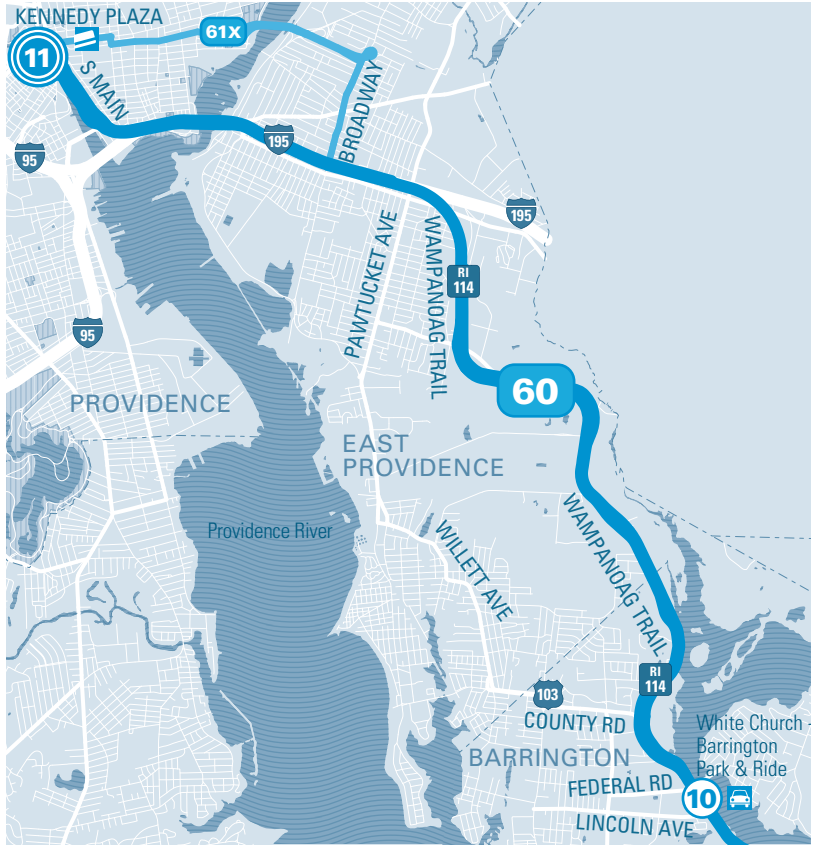

transit
Trip planning made simple.
Planificación de viajes simplificada.

Download on the App Store | GET IT ON Google Play

MAJOR STOPS

- 1 NEWPORT TRANSPORTATION CENTER
- 2 West Main & East Main
- 3 East Main & Turnpike
- 4 Greene Lane (Middletown)
- 5 Portsmouth Senior Center (RI-114)
- 6 East Main - Portsmouth Park & Ride
- 7 Roger Williams University (Bristol)
- 8 Hope & State (Bristol)
- 9 Main & Joyce (Warren)
- 10 White Church - Barrington Park & Ride
- 11 KENNEDY PLAZA STOP Y