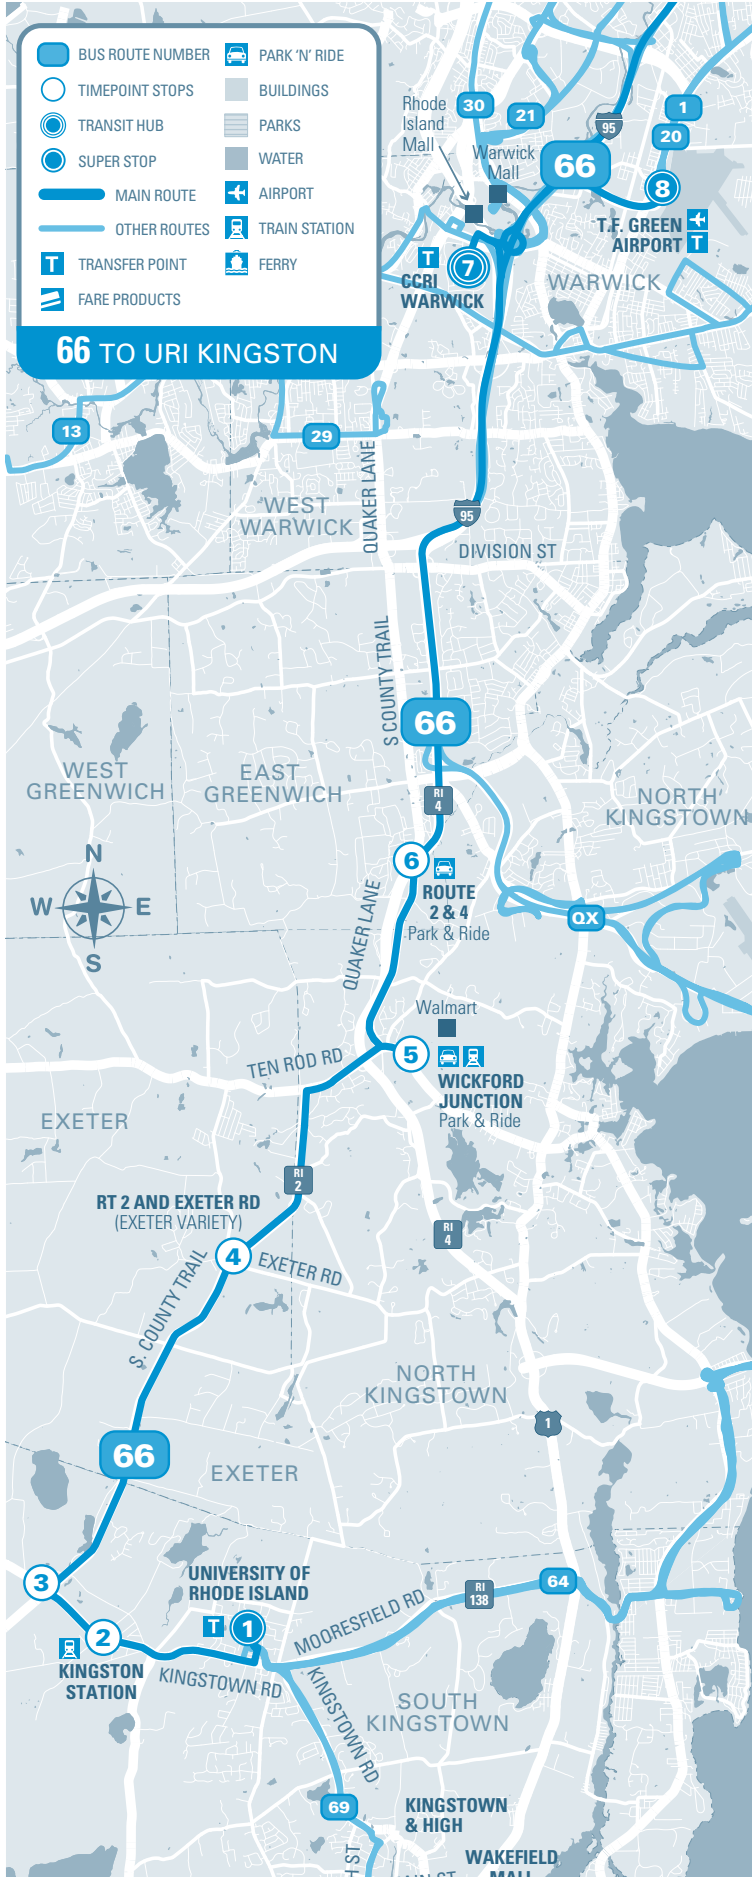

RIPTA Cash Fares* (Farebox)

Full Fare • Tarifa Básica.....$2.00
Children under 5 ride free when accompanied by an adult.
Children 12 years of age and under must be accompanied by an adult.

RIPTA Wave Fares

Wave is RIPTA's smart fare collection system. It's a convenient way for passengers to ride RIPTA with either a smart card or their smart phone.

Full Fare (1 hour of unlimited rides) •
Tarifa Básica (1 hora de viajes ilimitados).....$2.00
Day Pass • Pase de Día.....$6.00
Monthly Pass • Pase Mensual.....$70.00
Route 24-L • Ruta 24L.....$4.00

Visit RIPTA.com/wave for more information.

Holidays

RIPTA will operate Sunday / Holiday service on the following days:

- New Year's Day
- Dr. Martin Luther King, Jr. Day
- Memorial Day
- Independence Day
- Victory Day
- Labor Day
- Columbus Day
- Veterans Day
- Thanksgiving Day
- Christmas Day

RIPTA offers a Reduced Fare Bus Pass Program for Seniors, People with Disabilities, and Medicare Card Holders. Please visit www.RIPTA.com for details.

RIPTA ofrece un Pase de Tarifa Reducida a los Adultos Mayores, Personas con Discapacidades y cualquier persona con una Tarjeta de Identificación de Medicare. Para más información, visite www.RIPTA.com.

Bus Schedule Information

Para información llame:

401-781-9400 or

TDD RI Relay: 1-800-745-5555 and 711

www.ripta.com

*Subject to change

Outbound Providence Station to URI

Timepoint Stops	PROVIDENCE STATION	KENNEDY PLAZA STOP X	T.F. GREEN AIRPORT	CCRI WARWICK	Route 2 & Route 4 Park-n-Ride	Wickford Junction	Rte. 2 & Exeter Rd (Exeter Variety)	Rte. 2 & 138	Kingston RR Station	URI KINGSTON Route 66 Arr. URI	Route 69 Departs URI	Route 69 Arrives Galilee
TRANSFER	R, 3, 4, 51, 54, 58, 72	HUB	1, 20	13, 14, 21, 22, 29, 30				64	64, 69, 203 Flex			
MONDAY TO FRIDAY												
AM												
	6:04	6:06	6:21	6:30	6:41	6:47	6:54	7:01	7:04	7:10	T 69	7:15
	6:33	6:35	6:50	6:59	7:10	7:17	7:24	7:31	7:34	7:40		
	7:01	7:04	7:19	7:29	7:40	7:47	7:54	8:01	8:04	8:10	T 69	8:15
	7:31	7:34	7:49	7:59	8:10	8:17	8:24	8:31	8:34	8:40		
	8:00	8:03	8:18	8:28	8:39	8:46	8:53	9:00	9:03	9:10	T 69	9:15
	8:30	8:33	8:48	8:58	9:09	9:16	9:23	9:30	9:33	9:40		
	8:59	9:02	9:17	9:27	9:39	9:46	9:53	10:00	10:03	10:10	T 69	10:15
	9:29	9:32	9:47	9:57	10:09	10:16	10:23	10:30	10:33	10:40		
	10:00	10:03	10:18	10:27	10:39	10:46	10:53	11:00	11:03	11:10	T 69	11:15
	10:30	10:33	10:48	10:57	11:09	11:16	11:23	11:30	11:33	11:40		
	11:00	11:03	11:18	11:27	11:39	11:46	11:53	12:00	12:03	12:10	T 69	12:15
	11:30	11:33	11:48	11:57	12:09	12:16	12:23	12:30	12:33	12:40		
	12:00	12:03	12:18	12:27	12:39	12:46	12:53	1:00	1:03	1:10	T 69	1:15
	12:30	12:33	12:48	12:57	1:09	1:16	1:23	1:30	1:33	1:40		
	1:00	1:03	1:18	1:27	1:39	1:46	1:53	2:00	2:03	2:10	T 69	2:15
	1:30	1:33	1:48	1:57	2:09	2:16	2:23	2:30	2:33	2:40		
	2:00	2:03	2:18	2:27	2:39	2:46	2:53	3:00	3:03	3:10	T 69	3:15
	2:30	2:33	2:48	2:57	3:09	3:16	3:23	3:30	3:33	3:40		
	2:58	3:01	3:16	3:26	3:39	3:46	3:53	4:00	4:03	4:10	T 69	4:15
	3:27	3:30	3:45	3:55	4:08	4:15	4:23	4:30	4:33	4:40		
	3:54	3:57	4:15	4:25	4:38	4:45	4:53	5:00	5:03	5:10	→	5:10
	4:24	4:27	4:45	4:55	5:08	5:15	5:23	5:30	5:33	5:40		
	4:54	4:57	5:15	5:25	5:38	5:45	5:53	6:00	6:03	6:10	→	6:10
	5:26	5:28	5:46	5:56	6:09	6:15	6:23	6:30	6:33	6:40		
	6:13	6:15	6:30	6:39	6:50	6:56	7:04	7:11	7:14	7:20	→	7:20
	6:44	6:46	7:01	7:10	7:21	7:27	7:34	7:41	7:44	7:50		
	7:24	7:26	7:41	7:50	8:01	8:07	8:14	8:21	8:24	8:30	→	8:30
	8:24	8:26	8:41	8:50	9:01	9:07	9:14	9:21	9:24	9:30	→	9:30
	9:24	9:26	9:41	9:50	10:01	10:07	10:14	10:21	10:24	10:30	→	10:30
	10:24	10:26	10:41	10:50	11:01	11:07	11:14	11:21	11:24	11:30	→	11:30
	11:24	11:26	11:41	11:50	12:01	12:07	12:14	12:21	12:24	12:30	→	12:30