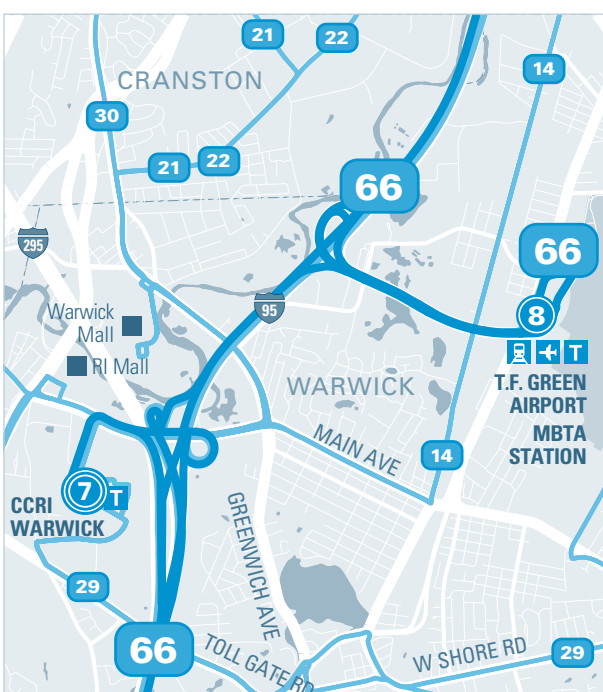

Timepoint Stops	PROVIDENCE STATION	KENNEDY PLAZA STOP X	T.F. GREEN AIRPORT	CCRI WARWICK	Route 2 & Route 4 Park-n-Ride	Wickford Junction	Rte. 2 & Exeter Rd (Exeter Variety)	Rte. 2 & 138	Kingston RR Station	URI KINGSTON Route 66 Arr. URI	Route 69 Departs URI	Route 69 Arrives Galilee
TRANSFER	R, 3, 4, 51, 54, 58, 72	HUB	1, 20	13, 14, 21, 22, 29, 30				64	64, 69, 203 Flex			
SATURDAY												
AM												
	7:45	7:48	8:03	8:11	8:22	8:28	8:35	8:41	8:44	8:50	T 69	9:00
	8:45	8:48	9:03	9:11	9:22	9:28	9:35	9:41	9:44	9:50	T 69	10:00
	9:45	9:48	10:03	10:11	10:22	10:28	10:35	10:41	10:44	10:50	T 69	11:00
	10:44	10:47	11:02	11:10	11:21	11:28	11:35	11:41	11:44	11:50	T 69	12:00
	11:42	11:45	12:02	12:10	12:21	12:28	12:35	12:41	12:44	12:50	T 69	1:00
	12:42	12:45	1:02	1:10	1:21	1:28	1:35	1:41	1:44	1:50	T 69	2:00
	1:42	1:45	2:02	2:10	2:21	2:28	2:35	2:41	2:44	2:50	T 69	3:00
	2:42	2:45	3:02	3:10	3:21	3:28	3:35	3:41	3:44	3:50	T 69	4:00
	3:42	3:45	4:02	4:10	4:21	4:28	4:35	4:41	4:44	4:50	T 69	5:00
	4:42	4:45	5:02	5:10	5:21	5:28	5:35	5:41	5:44	5:50	T 69	6:00
	5:43	5:46	6:03	6:11	6:22	6:28	6:35	6:41	6:44	6:50	T 69	7:00
	6:43	6:46	7:03	7:11	7:22	7:28	7:35	7:41	7:44	7:50	T 69	8:00
	7:45	7:48	8:03	8:11	8:22	8:28	8:35	8:41	8:44	8:50	T 69	9:00
	8:45	8:48	9:03	9:11	9:22	9:28	9:35	9:41	9:44	9:50	→	9:50
	9:45	9:48	10:03	10:11	10:22	10:28	10:35	10:41	10:44	10:50	→	10:50