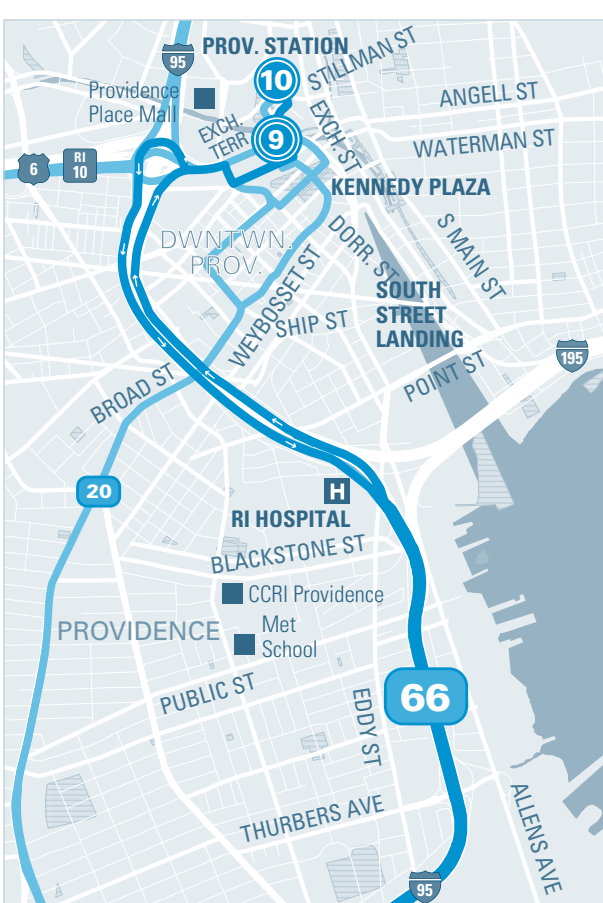

Timepoint Stops	PROVIDENCE STATION	KENNEDY PLAZA STOP X	T.F. GREEN AIRPORT	CCRI WARWICK	Route 2 & Route 4 Park-n-Ride	Wickford Junction	Rte. 2 & Exeter Rd (Exeter Variety)	Rte. 2 & 138	Kingston RR Station	URI KINGSTON Route 66 Arr. URI	Route 69 Departs URI	Route 69 Arrives Galilee
TRANSFER	R, 3, 4, 51, 54, 58, 72	HUB	1, 20	13, 14, 21, 22, 29, 30				64	64, 69, 203 Flex			
SATURDAY												
AM												
	7:45	7:48	8:03	8:11	8:22	8:28	8:35	8:41	8:44	8:50	T 69	9:00
	8:45	8:48	9:03	9:11	9:22	9:28	9:35	9:41	9:44	9:50	T 69	10:00
	9:45	9:48	10:03	10:11	10:22	10:28	10:35	10:41	10:44	10:50	T 69	11:00
	10:44	10:47	11:02	11:10	11:21	11:28	11:35	11:41	11:44	11:50	T 69	12:00
	11:42	11:45	12:02	12:10	12:21	12:28	12:35	12:41	12:44	12:50	T 69	1:00
	12:42	12:45	1:02	1:10	1:21	1:28	1:35	1:41	1:44	1:50	T 69	2:00
	1:42	1:45	2:02	2:10	2:21	2:28	2:35	2:41	2:44	2:50	T 69	3:00
	2:42	2:45	3:02	3:10	3:21	3:28	3:35	3:41	3:44	3:50	T 69	4:00
	3:42	3:45	4:02	4:10	4:21	4:28	4:35	4:41	4:44	4:50	T 69	5:00
	4:42	4:45	5:02	5:10	5:21	5:28	5:35	5:41	5:44	5:50	T 69	6:00
	5:43	5:46	6:03	6:11	6:22	6:28	6:35	6:41	6:44	6:50	T 69	7:00
	6:43	6:46	7:03	7:11	7:22	7:28	7:35	7:41	7:44	7:50	T 69	8:00
	7:45	7:48	8:03	8:11	8:22	8:28	8:35	8:41	8:44	8:50	T 69	9:00
	8:45	8:48	9:03	9:11	9:22	9:28	9:35	9:41	9:44	9:50	→	9:50
	9:45	9:48	10:03	10:11	10:22	10:28	10:35	10:41	10:44	10:50	→	10:50